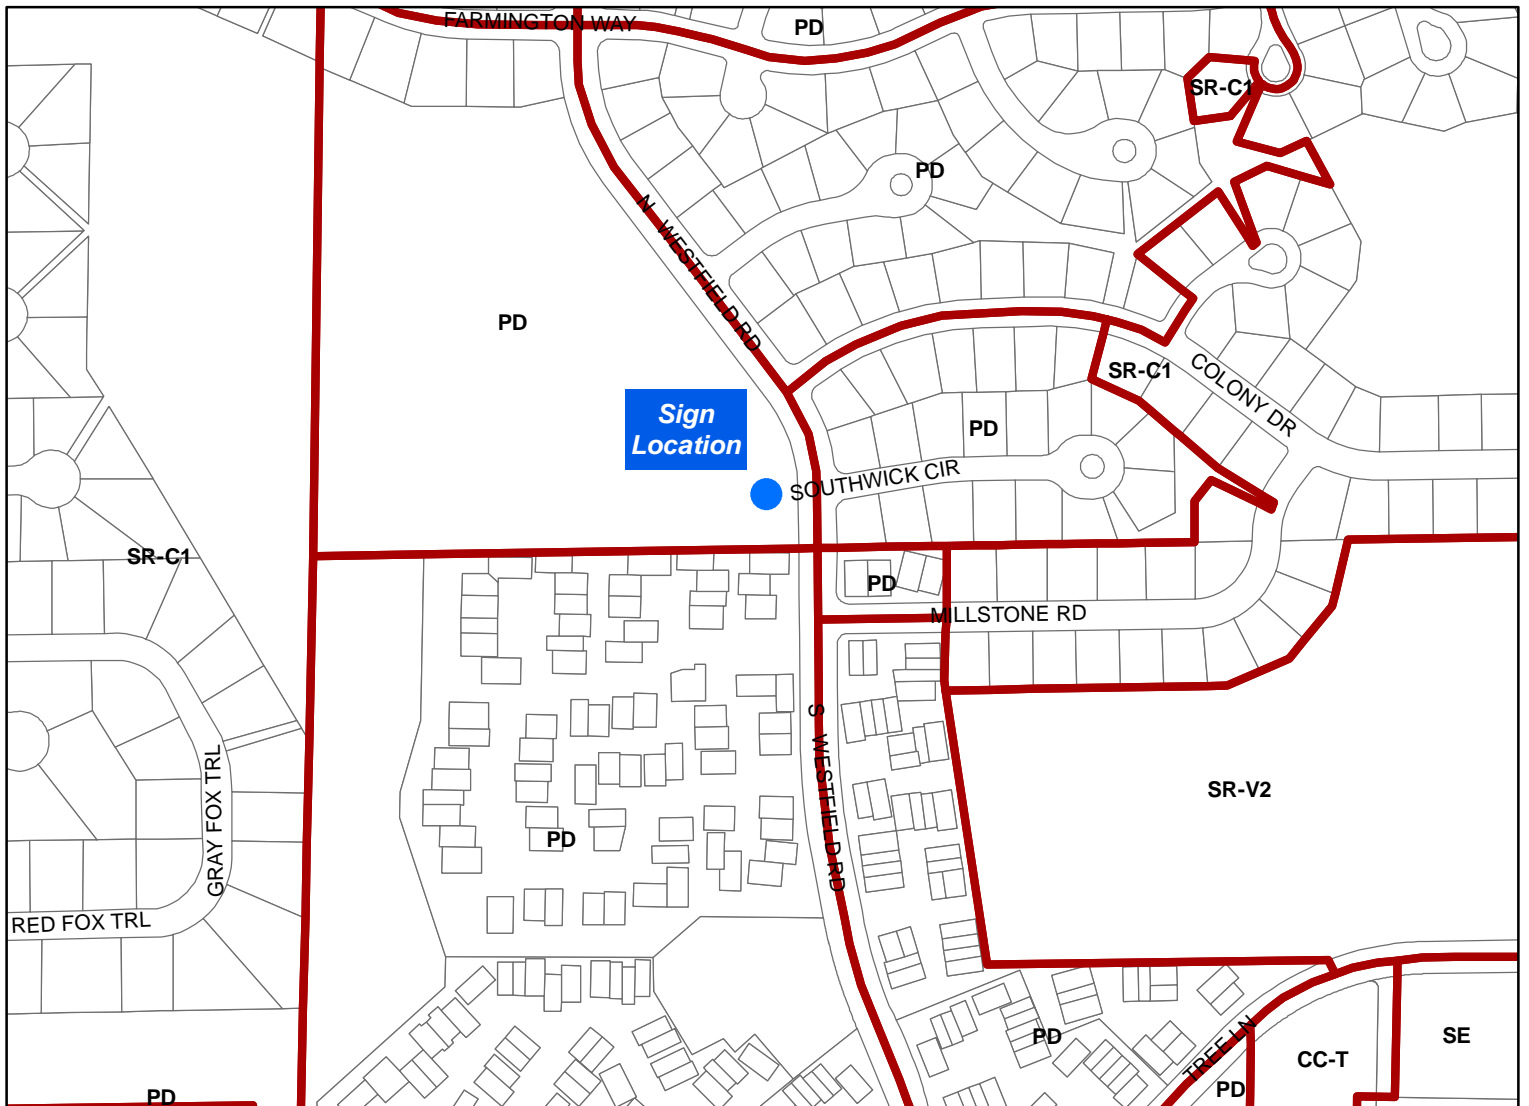

File ID
67093

Title
Authorizing the City's acceptance of ownership from the Walnut Grove Homes Association of the existing Walnut Grove neighborhood sign and decorative landscape garden located within Walnut Grove Park near the N. Westfield Road and Southwick Circle intersection. (9th AD)

Scale : 1" = 400'

Walnut Grove Park

Sign
Location

GREENHAVEN CIR

COLONY DR

N WESTFIELD RD

SOUTHWICK CIR

MILLSTONE RD

S WESTFIELD RD

ID 67093
Walnut Grove NA Sign
at Walnut Grove Park