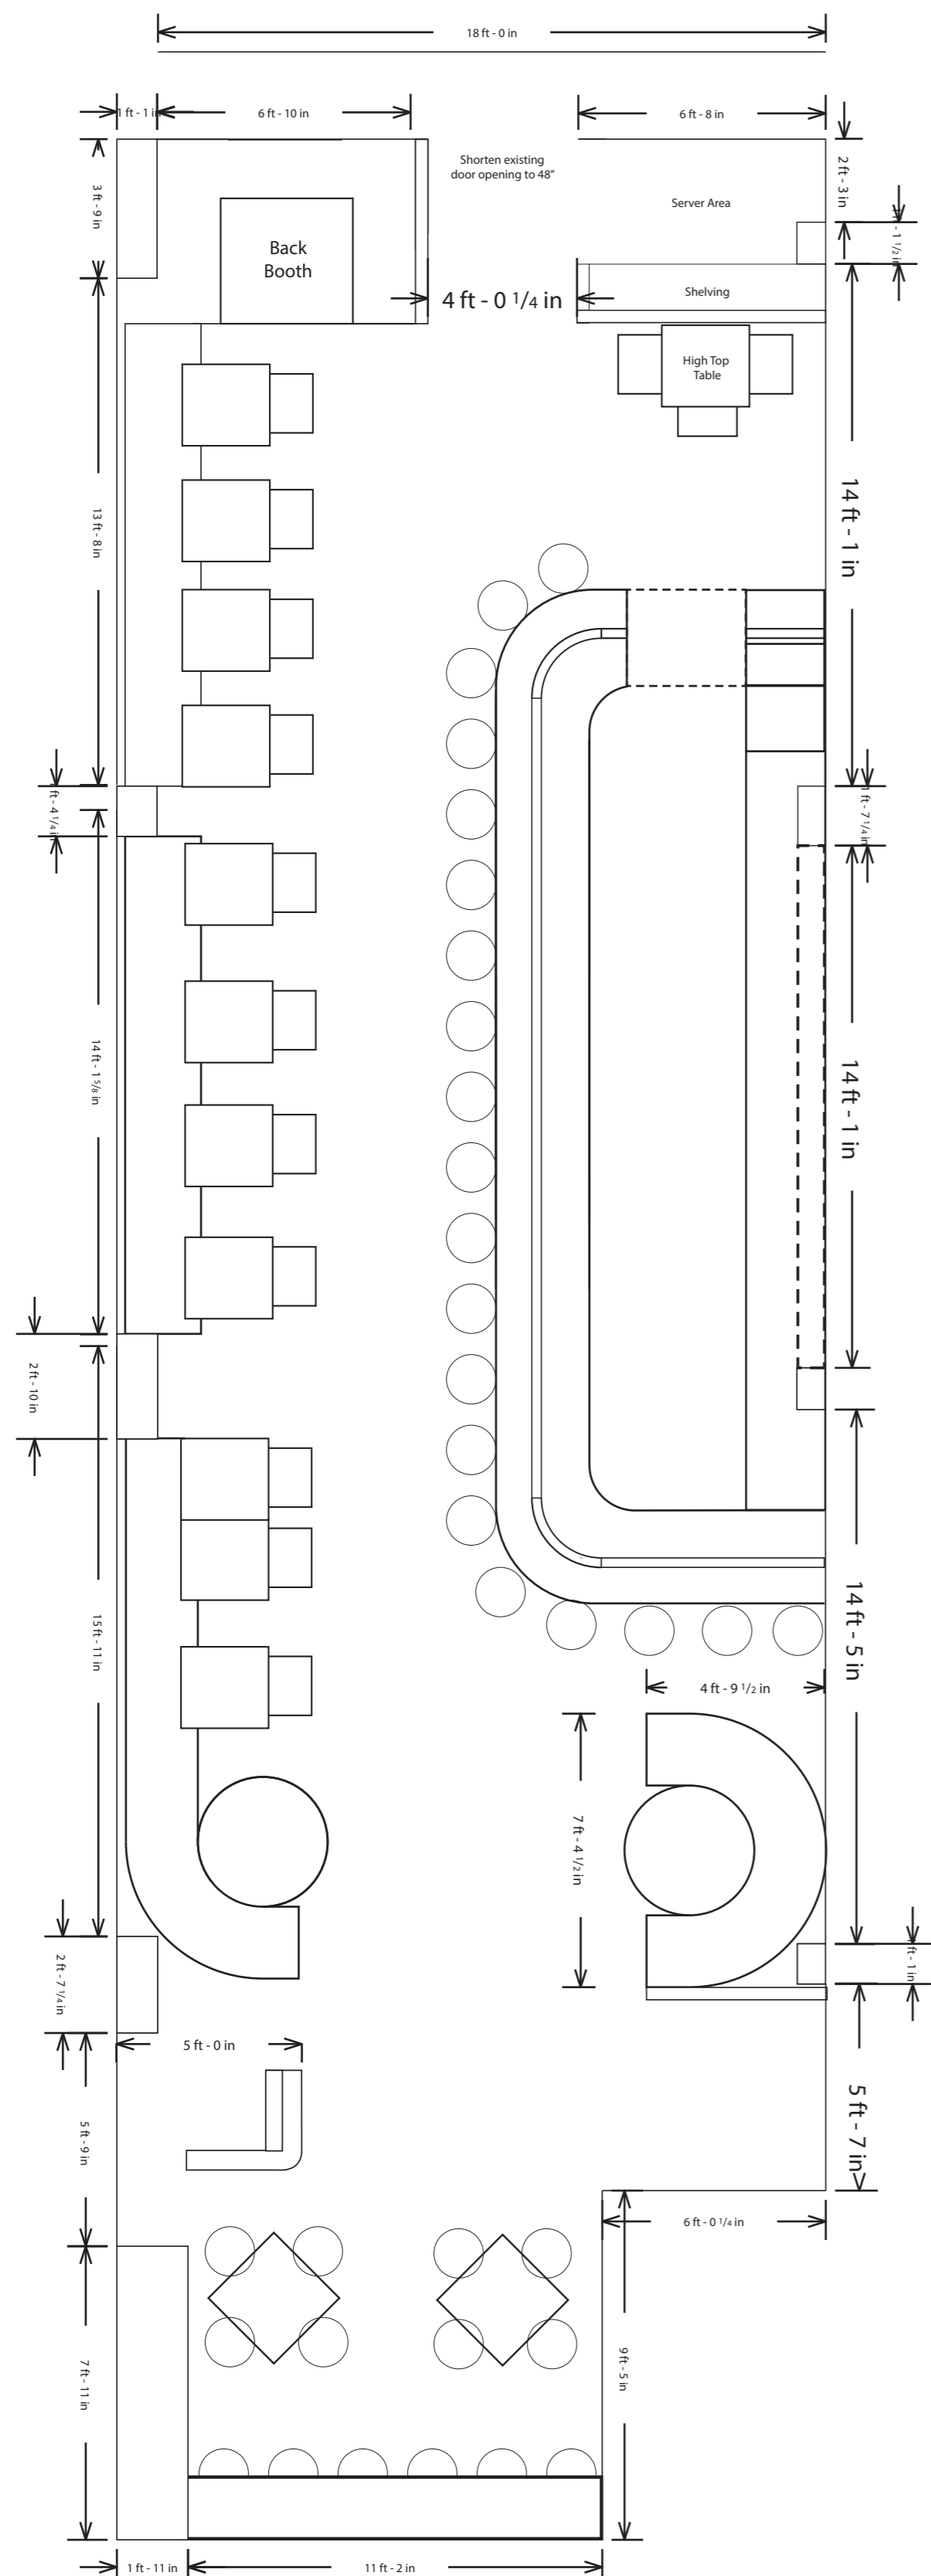

Botanist Social Dimensions

Occupancy

Bar = 20

Front = 14

Dining = 34

Total = 68