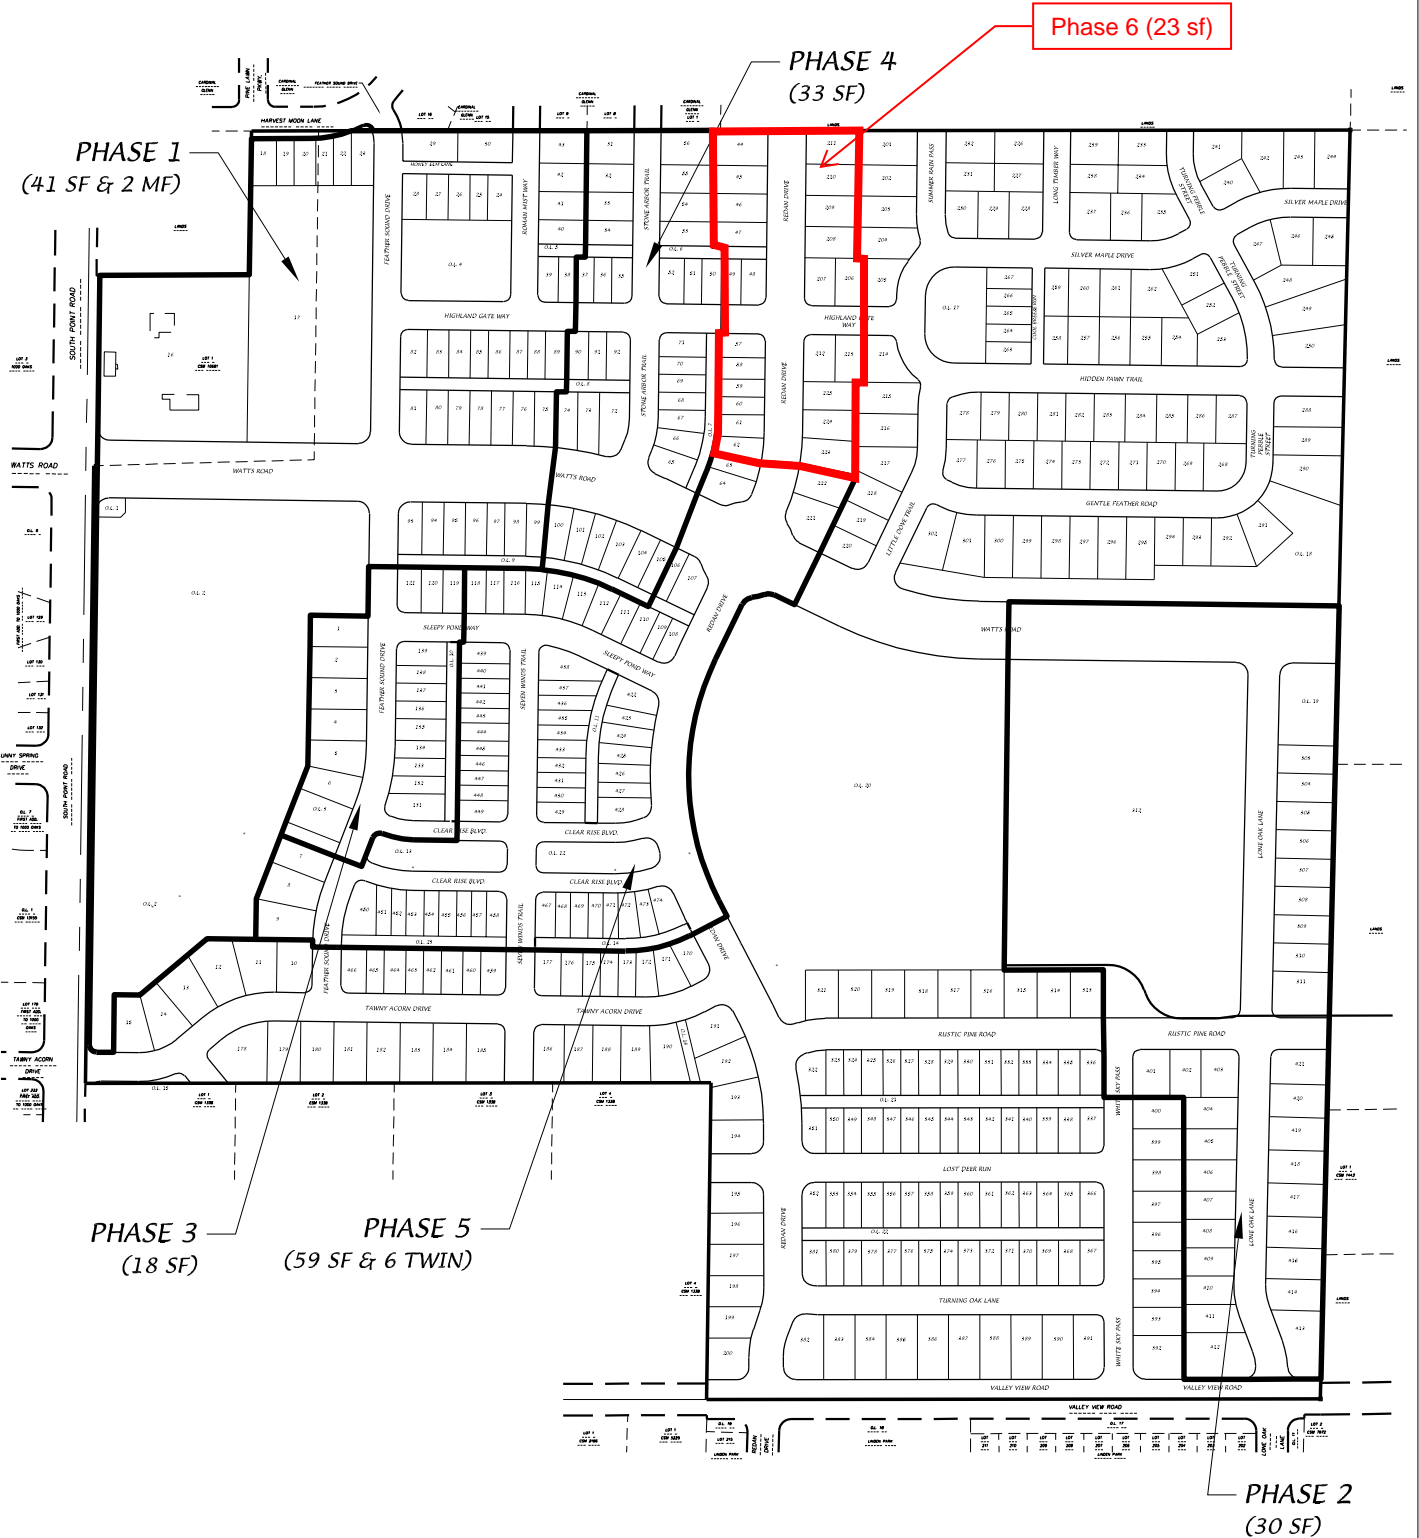

**Time:** 7/3/2018 2:22:06 PM

**Session:** C:\GTViewer\_Sessions\Deming & Fourier SW.gts

**City of Madison, WI - GIS/Mapping data**

Printed By: entnt

Disclaimer: The City makes no representation about the accuracy of these records and shall not be liable for any damages

# Acacia Ridge- Phase Map

Phase 6 (23 sf)

**D'ONOFRIO KOTTKE AND ASSOCIATES, INC.**  
 7530 Westward Way, Madison, WI 53717  
 Phone: 608.833.7530 • Fax: 608.833.1089  
**YOUR NATURAL RESOURCE FOR LAND DEVELOPMENT**

DATE: 08-31-20  
 REV.:  
 F.N.: 19-05-133  
 DRAWN BY: JMS