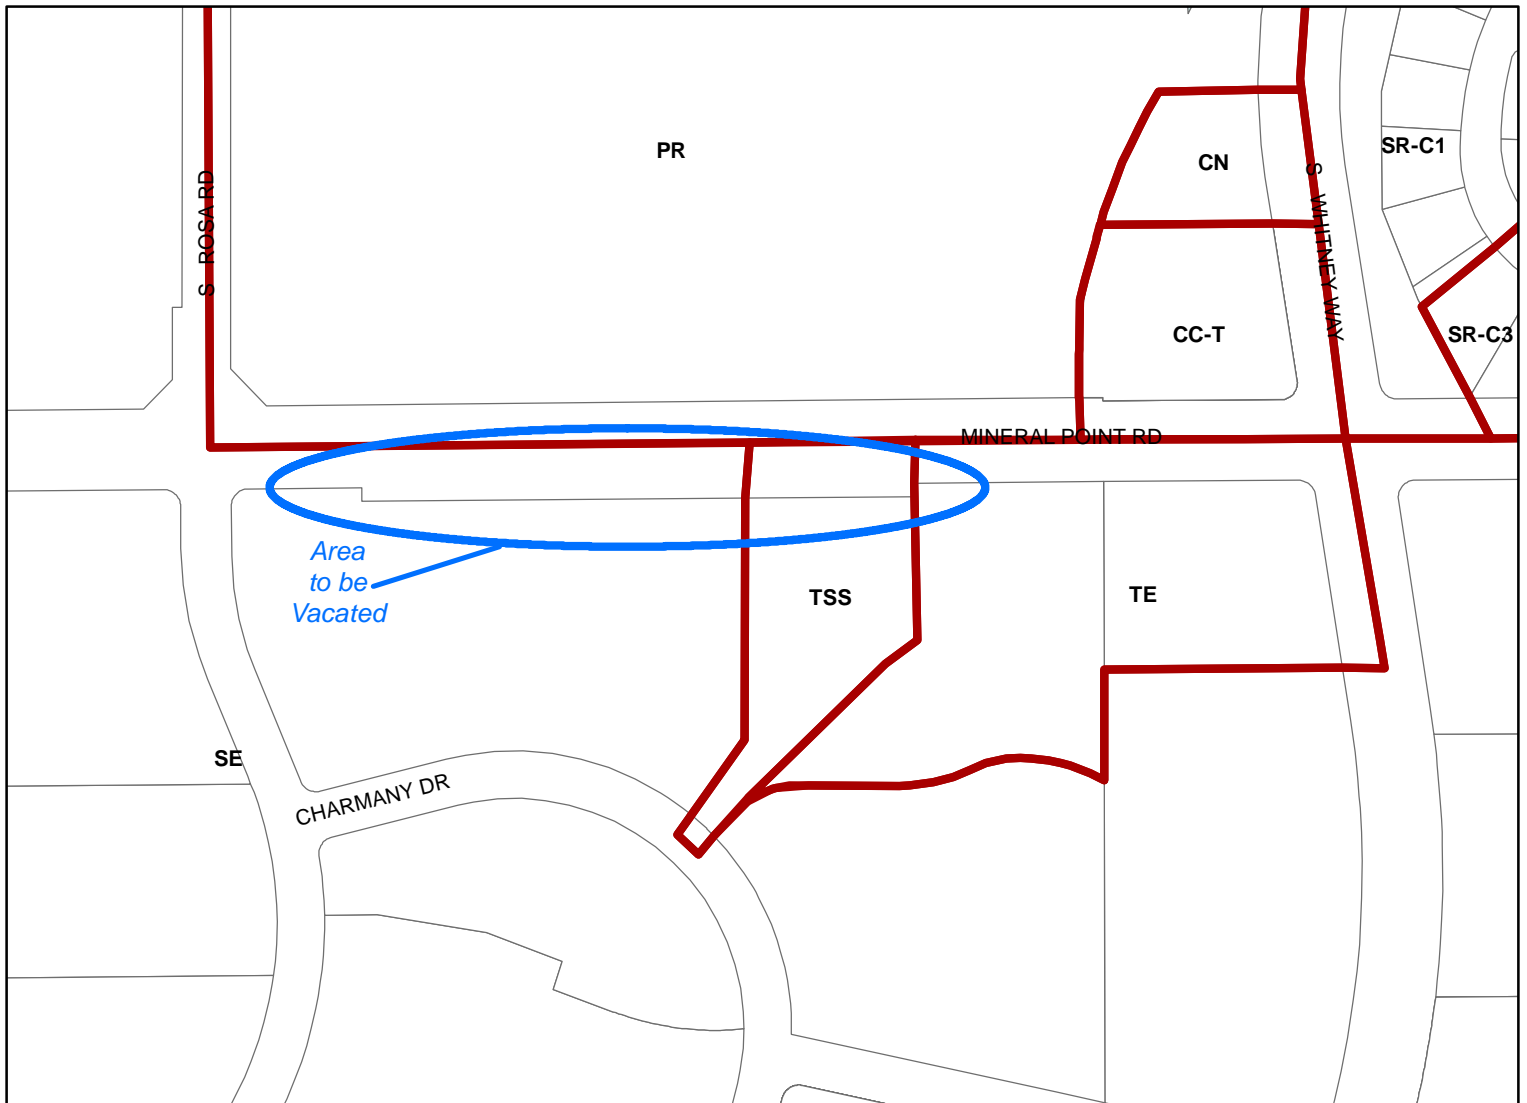

File ID
65031

Title
Discontinuing and vacating a portion of the public road right-of-way of Mineral Point Road adjacent to the UW Research Park, being located in part of the NE ¼ of the NW ¼ of Section 30, Township 7 North, Range 9 East, City of Madison, Dane County, Wisconsin. (19th Ald. Dist.)

Scale : 1" = 400'

City of Madison, Planning Division : TP: Date : 3-16-21

Garner Park

S ROSA RD

MINERAL POINT RD

CHARMANY DR

ID 65031
Partial Vacation of
Mineral Point Road