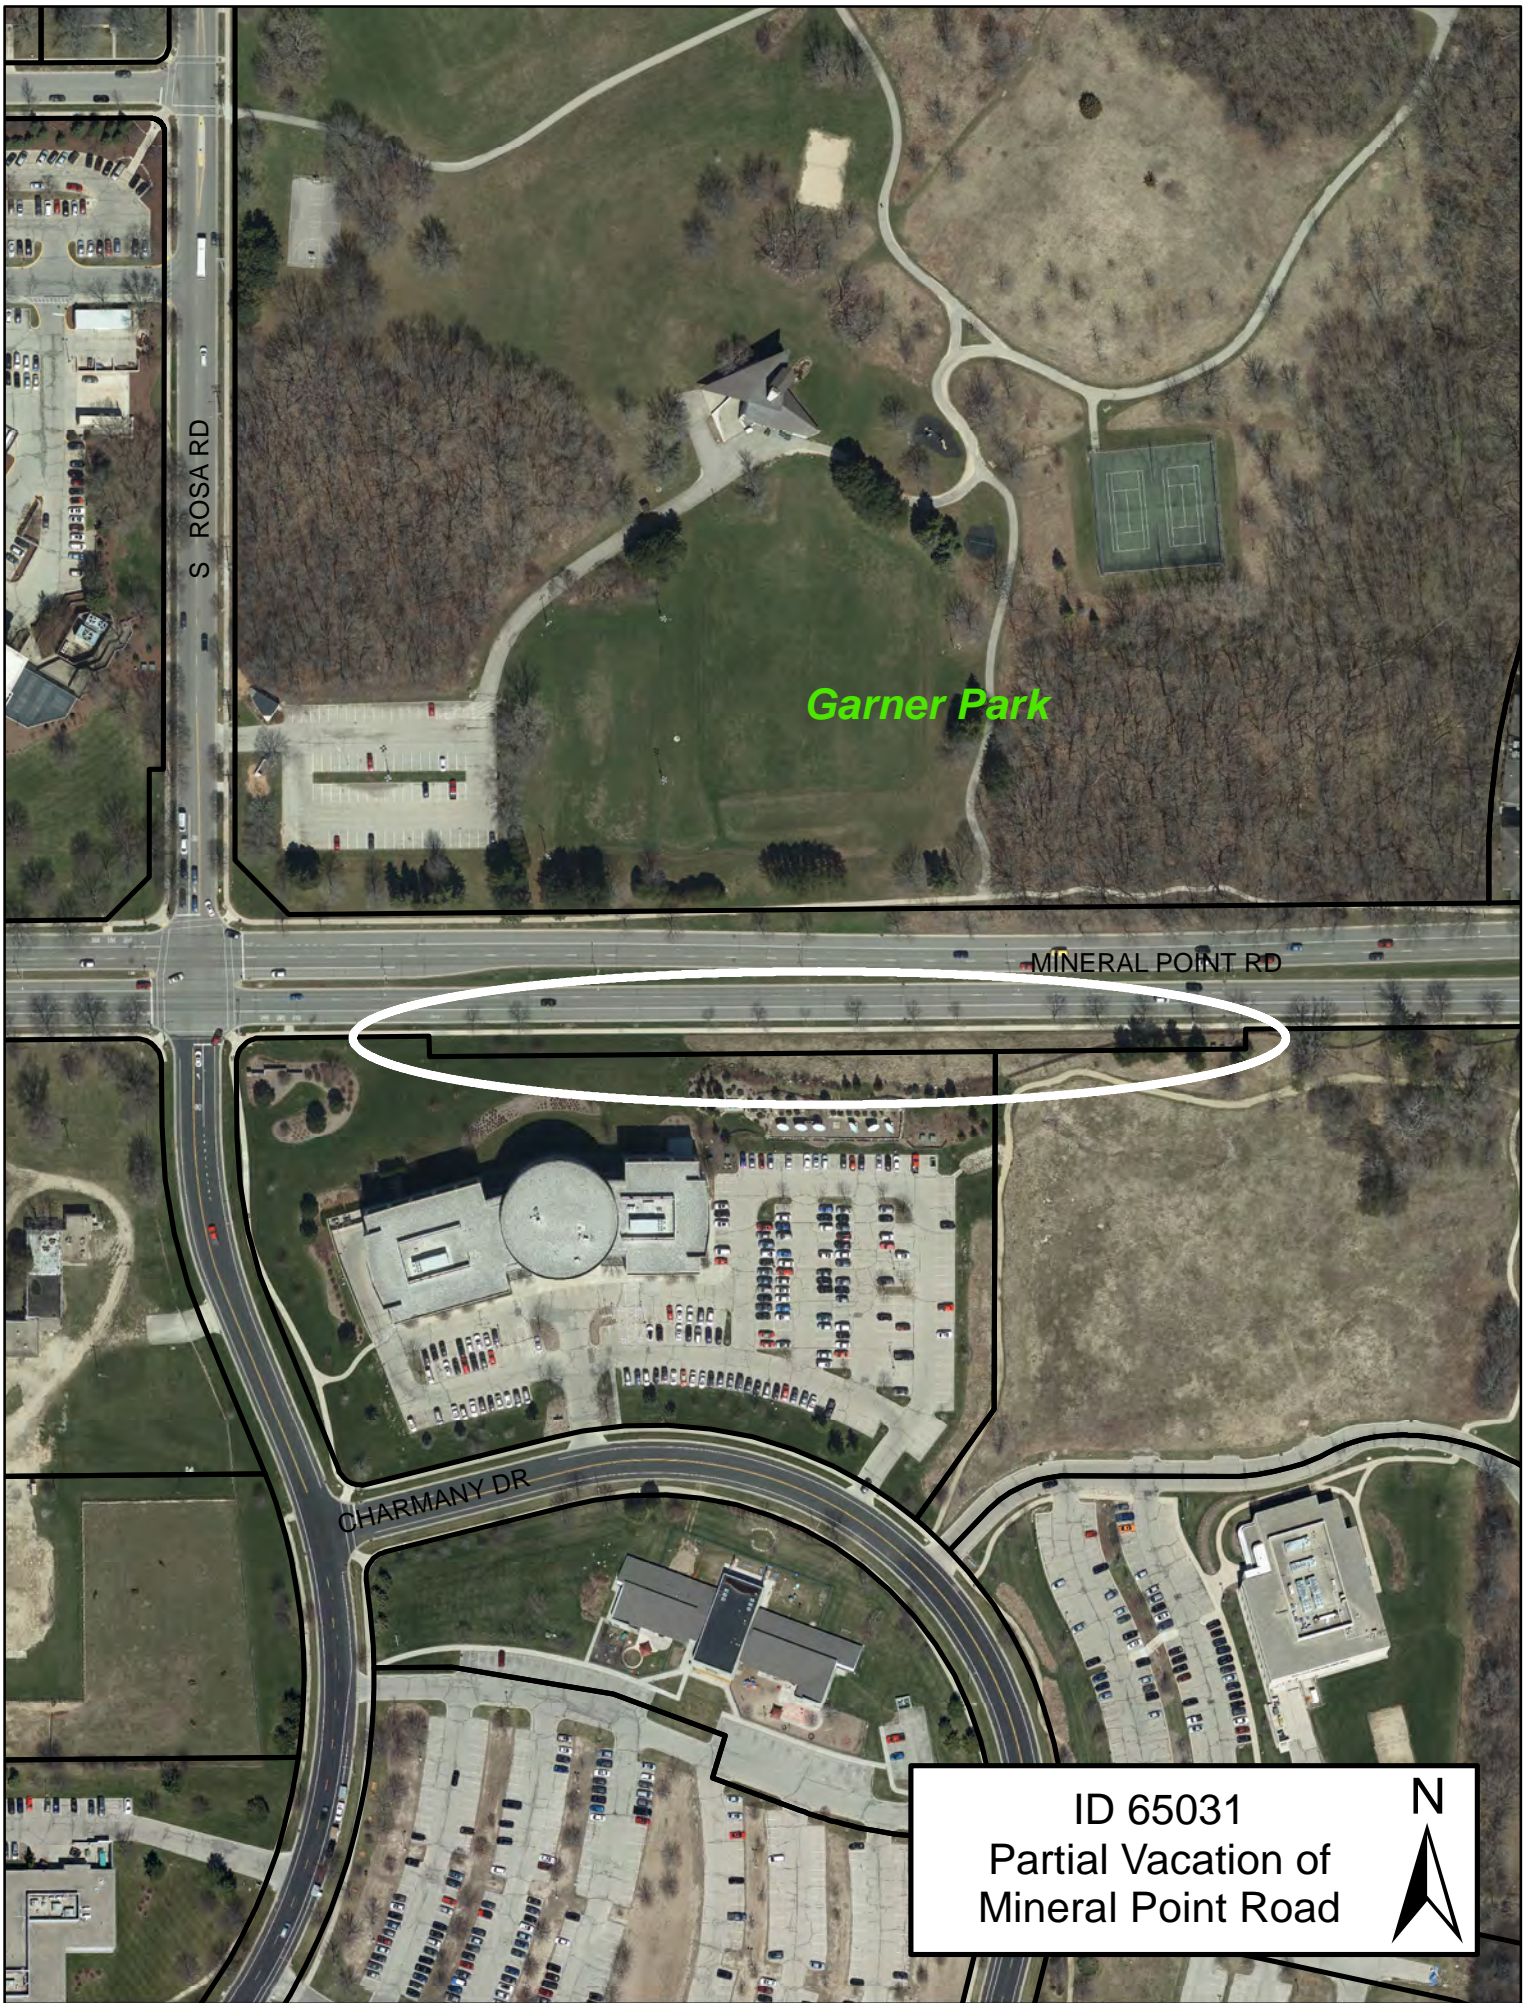

File ID
65031

Title
Discontinuing and vacating a portion of the public road right-of-way of Mineral Point Road adjacent to the UW Research Park, being located in part of the NE ¼ of the NW ¼ of Section 30, Township 7 North, Range 9 East, City of Madison, Dane County, Wisconsin. (19th Ald. Dist.)

Scale : 1" = 400'

City of Madison, Planning Division : TP: Date : 3-16-21

Garner Park

S ROSA RD

MINERAL POINT RD

CHARMANY DR

ID 65031
Partial Vacation of
Mineral Point Road