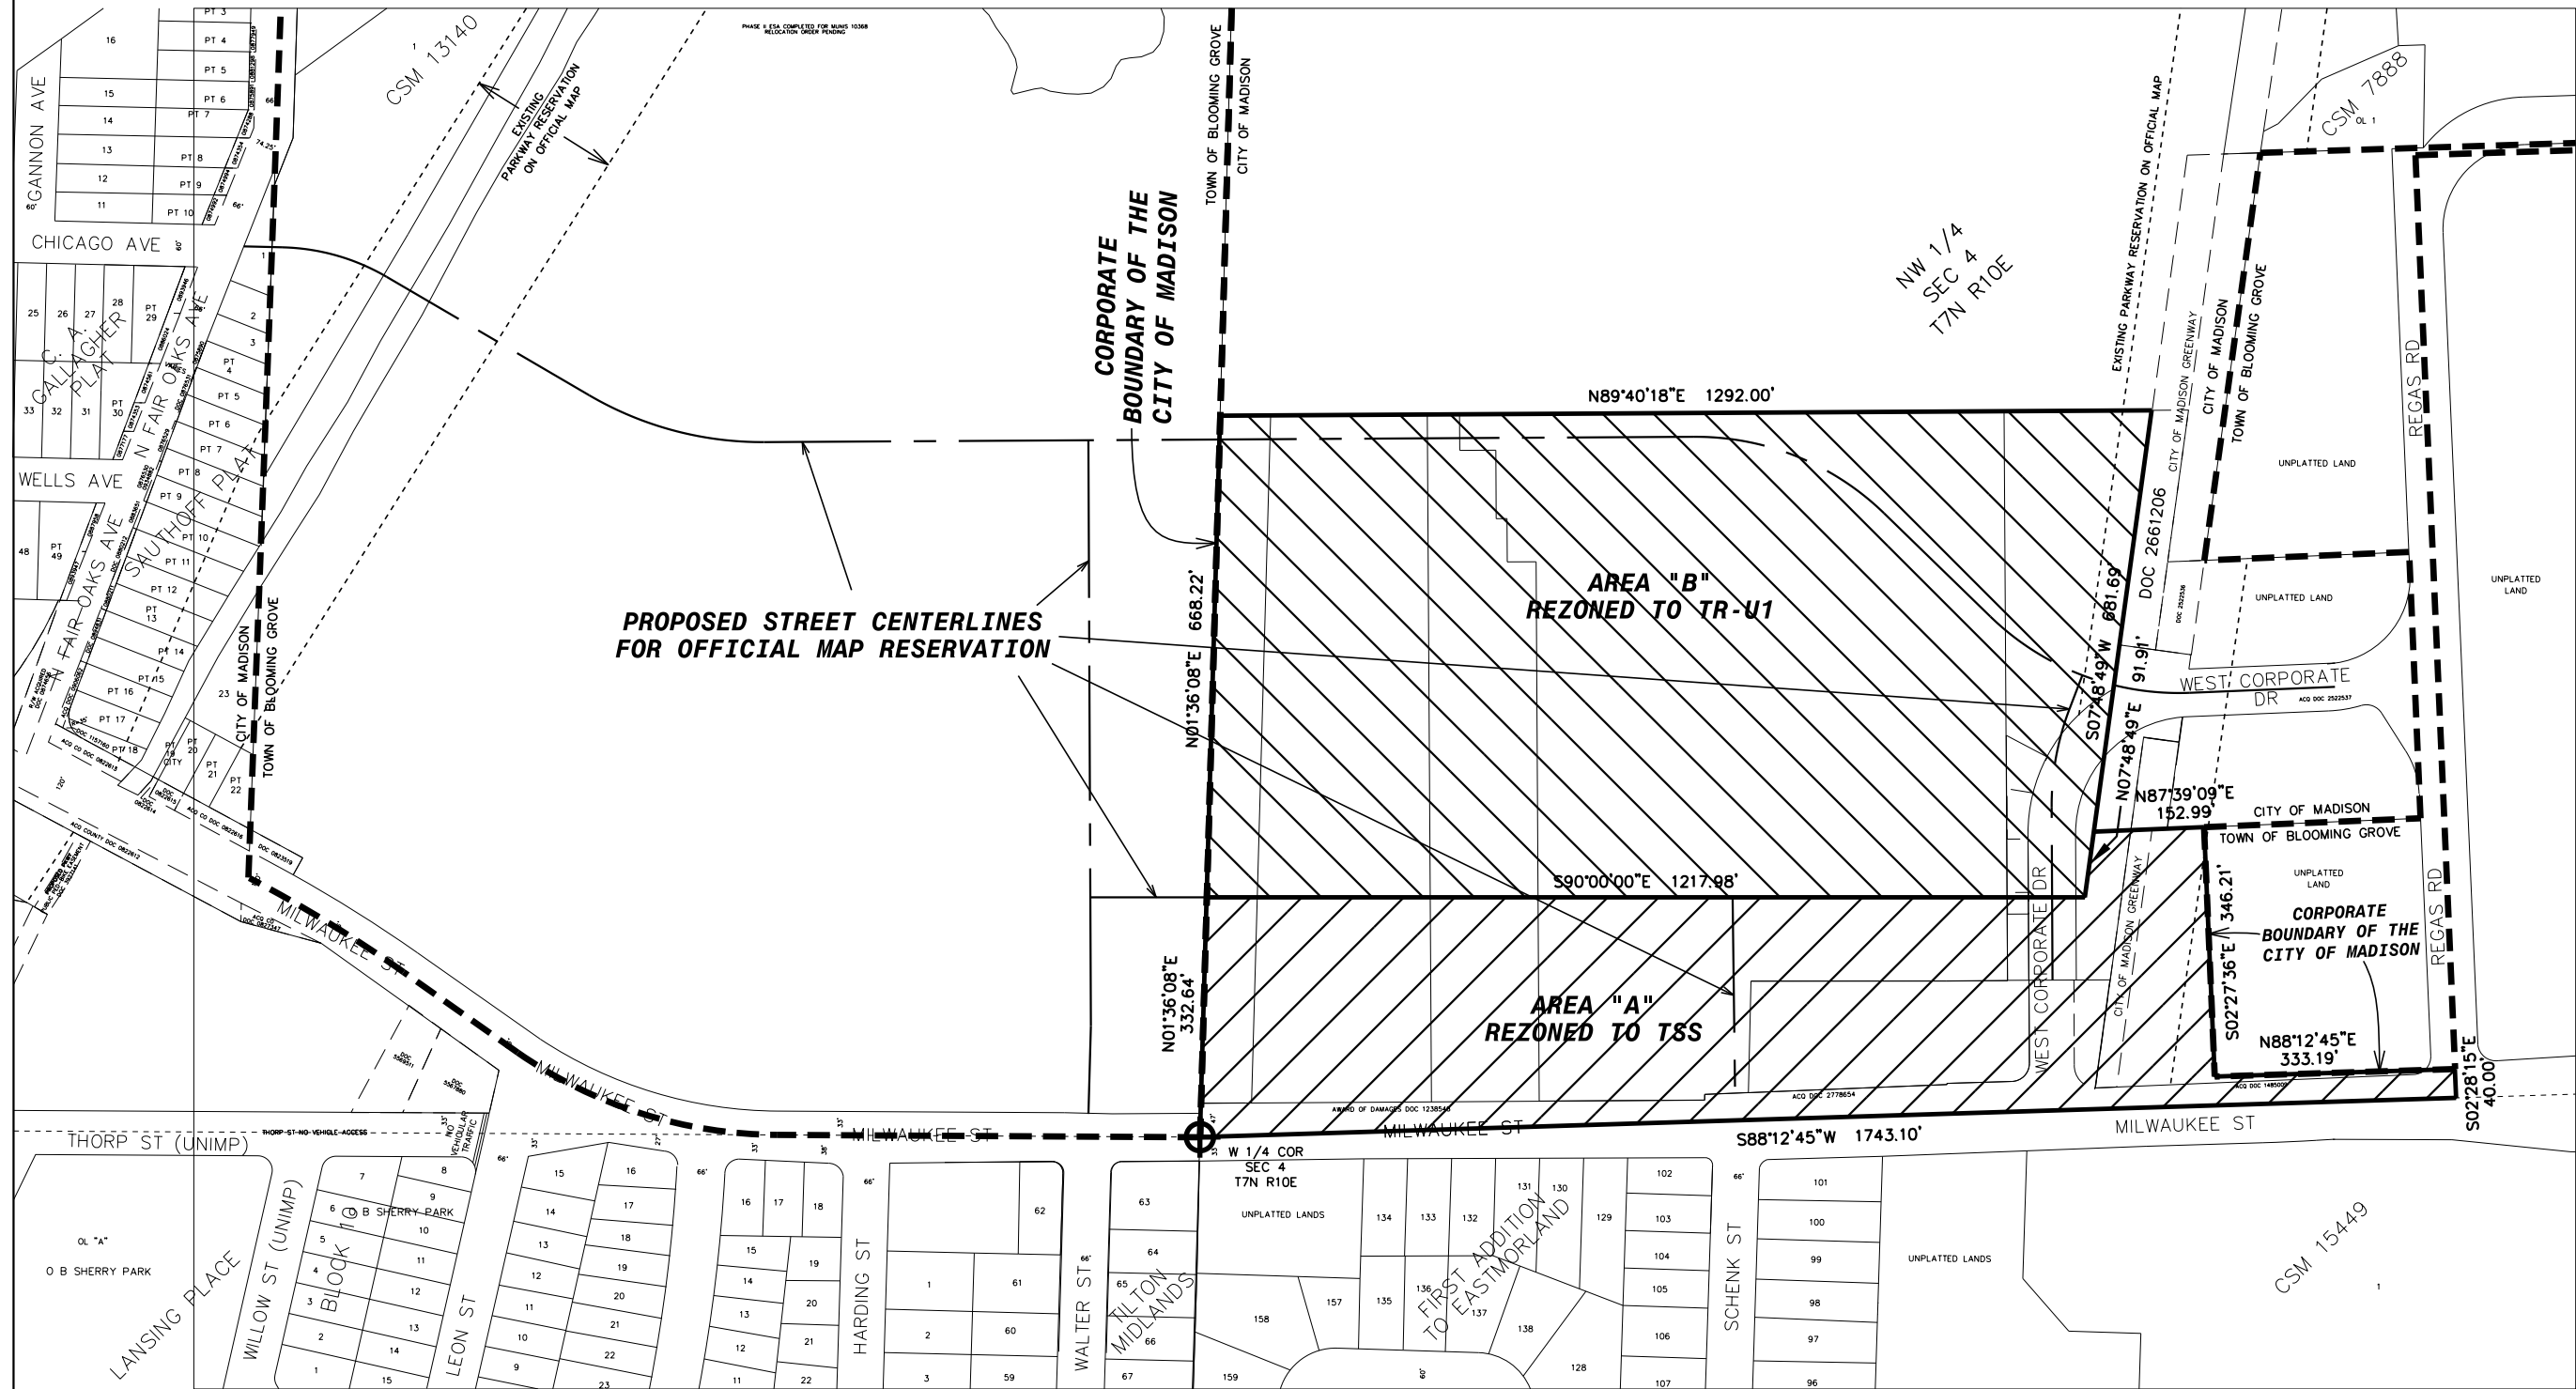

OFFICIAL MAP RESERVATION REZONING MAP

REZONED TO TSS
10.62 ACRES

REZONED TO TR-U1
19.35 ACRES

SCALE: 1"=250 FEET

GRAPHIC SCALE (feet)