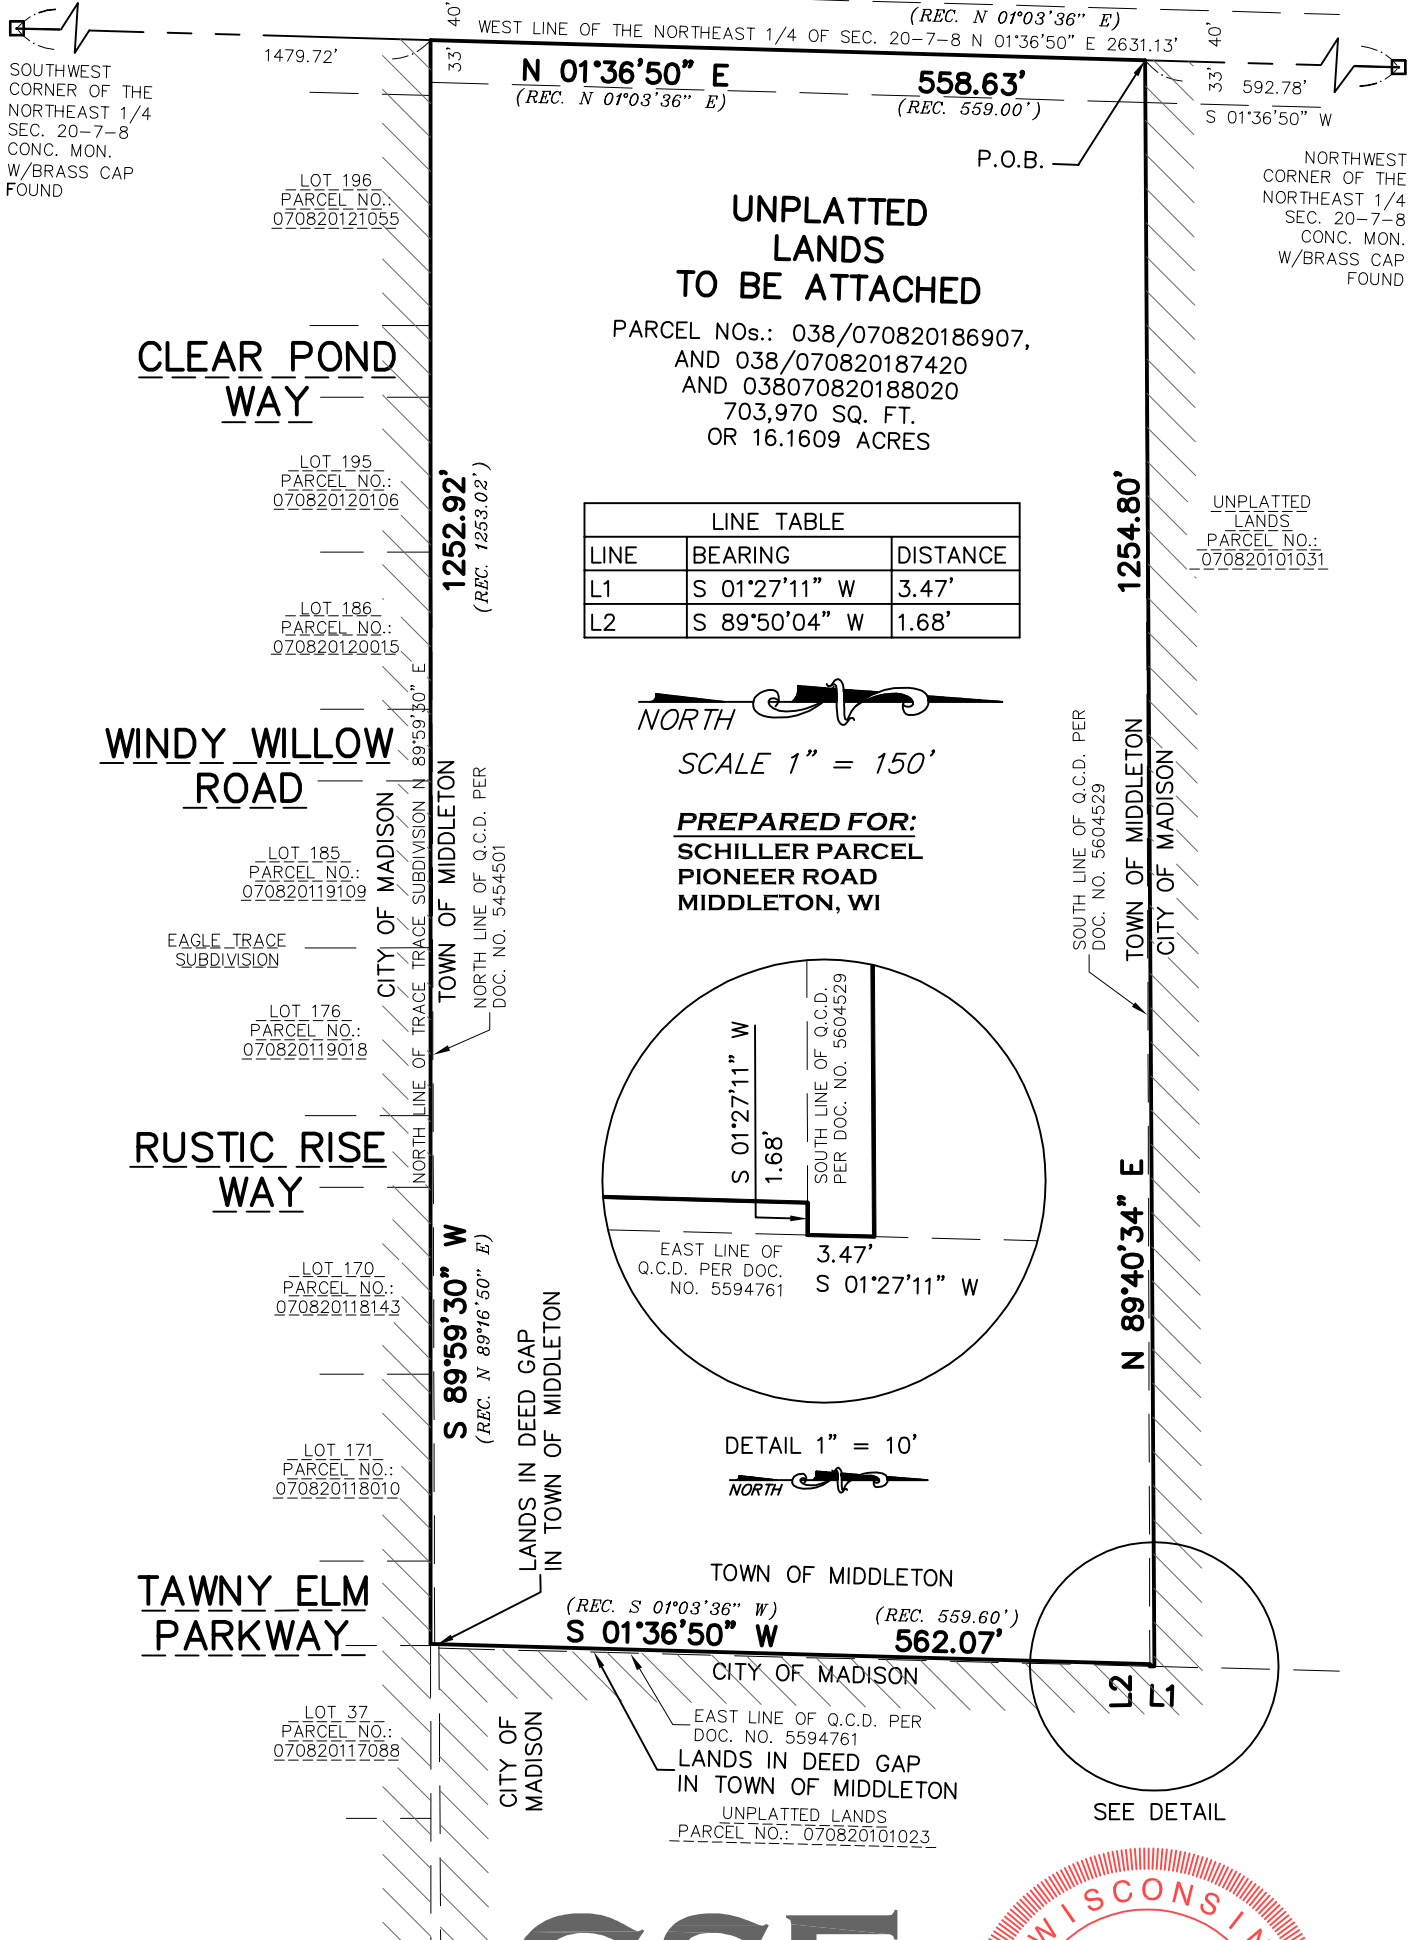

# ATTACHMENT EXHIBIT "A"

## PIONEER ROAD

(72' WIDE PUBLIC RIGHT OF WAY)

**CAPITOL SURVEY ENTERPRISES**  
237 SOUTH CURTIS ROAD  
MILWAUKEE, WI 53214  
PH: (414) 727-7510  
FAX: (414) 727-7518  
WWW.CAPITOLSURVEY.COM