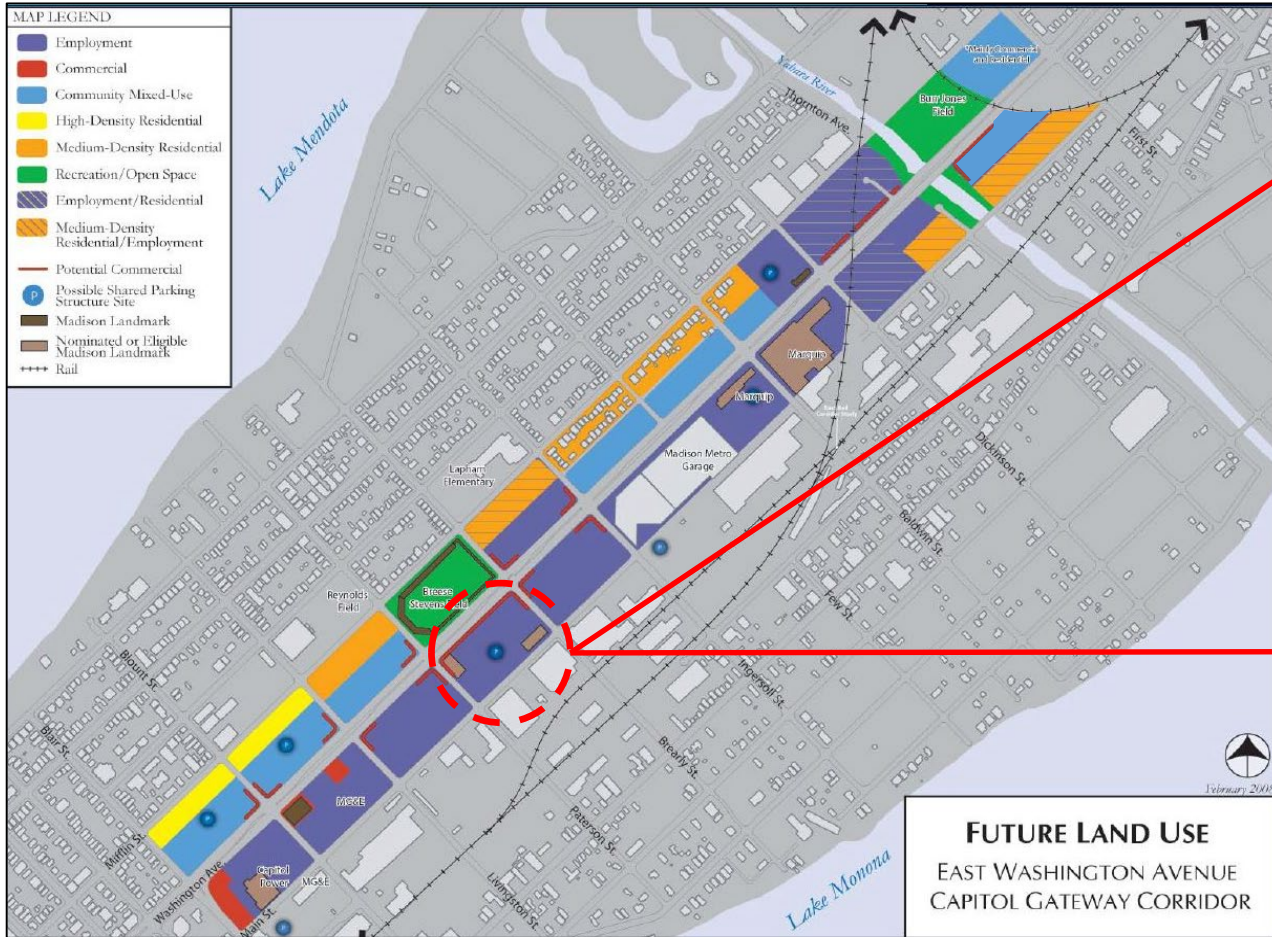

2020 Proposed Amendment to the Capitol Gateway Corridor Plan

Capitol Gateway Corridor Plan Future Land Use Map
(Adopted 2008, Amended 2016)

2008 Recommendation for
900 South Block of E Washington Ave

Employment

2020 Recommendation for
900 South Block of E Washington Ave

Employment/Residential