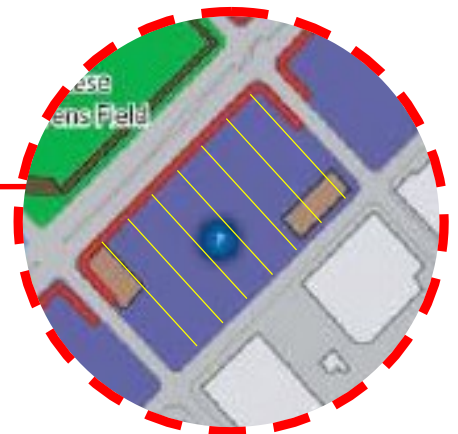

2020 Proposed Amendment to the Capitol Gateway Corridor Plan

Capitol Gateway Corridor Plan Future Land Use Map
(Adopted 2008, Amended 2016)

2008 Recommendation for
900 South Block of E Washington Ave

Employment

2020 Recommendation for
900 South Block of E Washington Ave

Employment/Residential