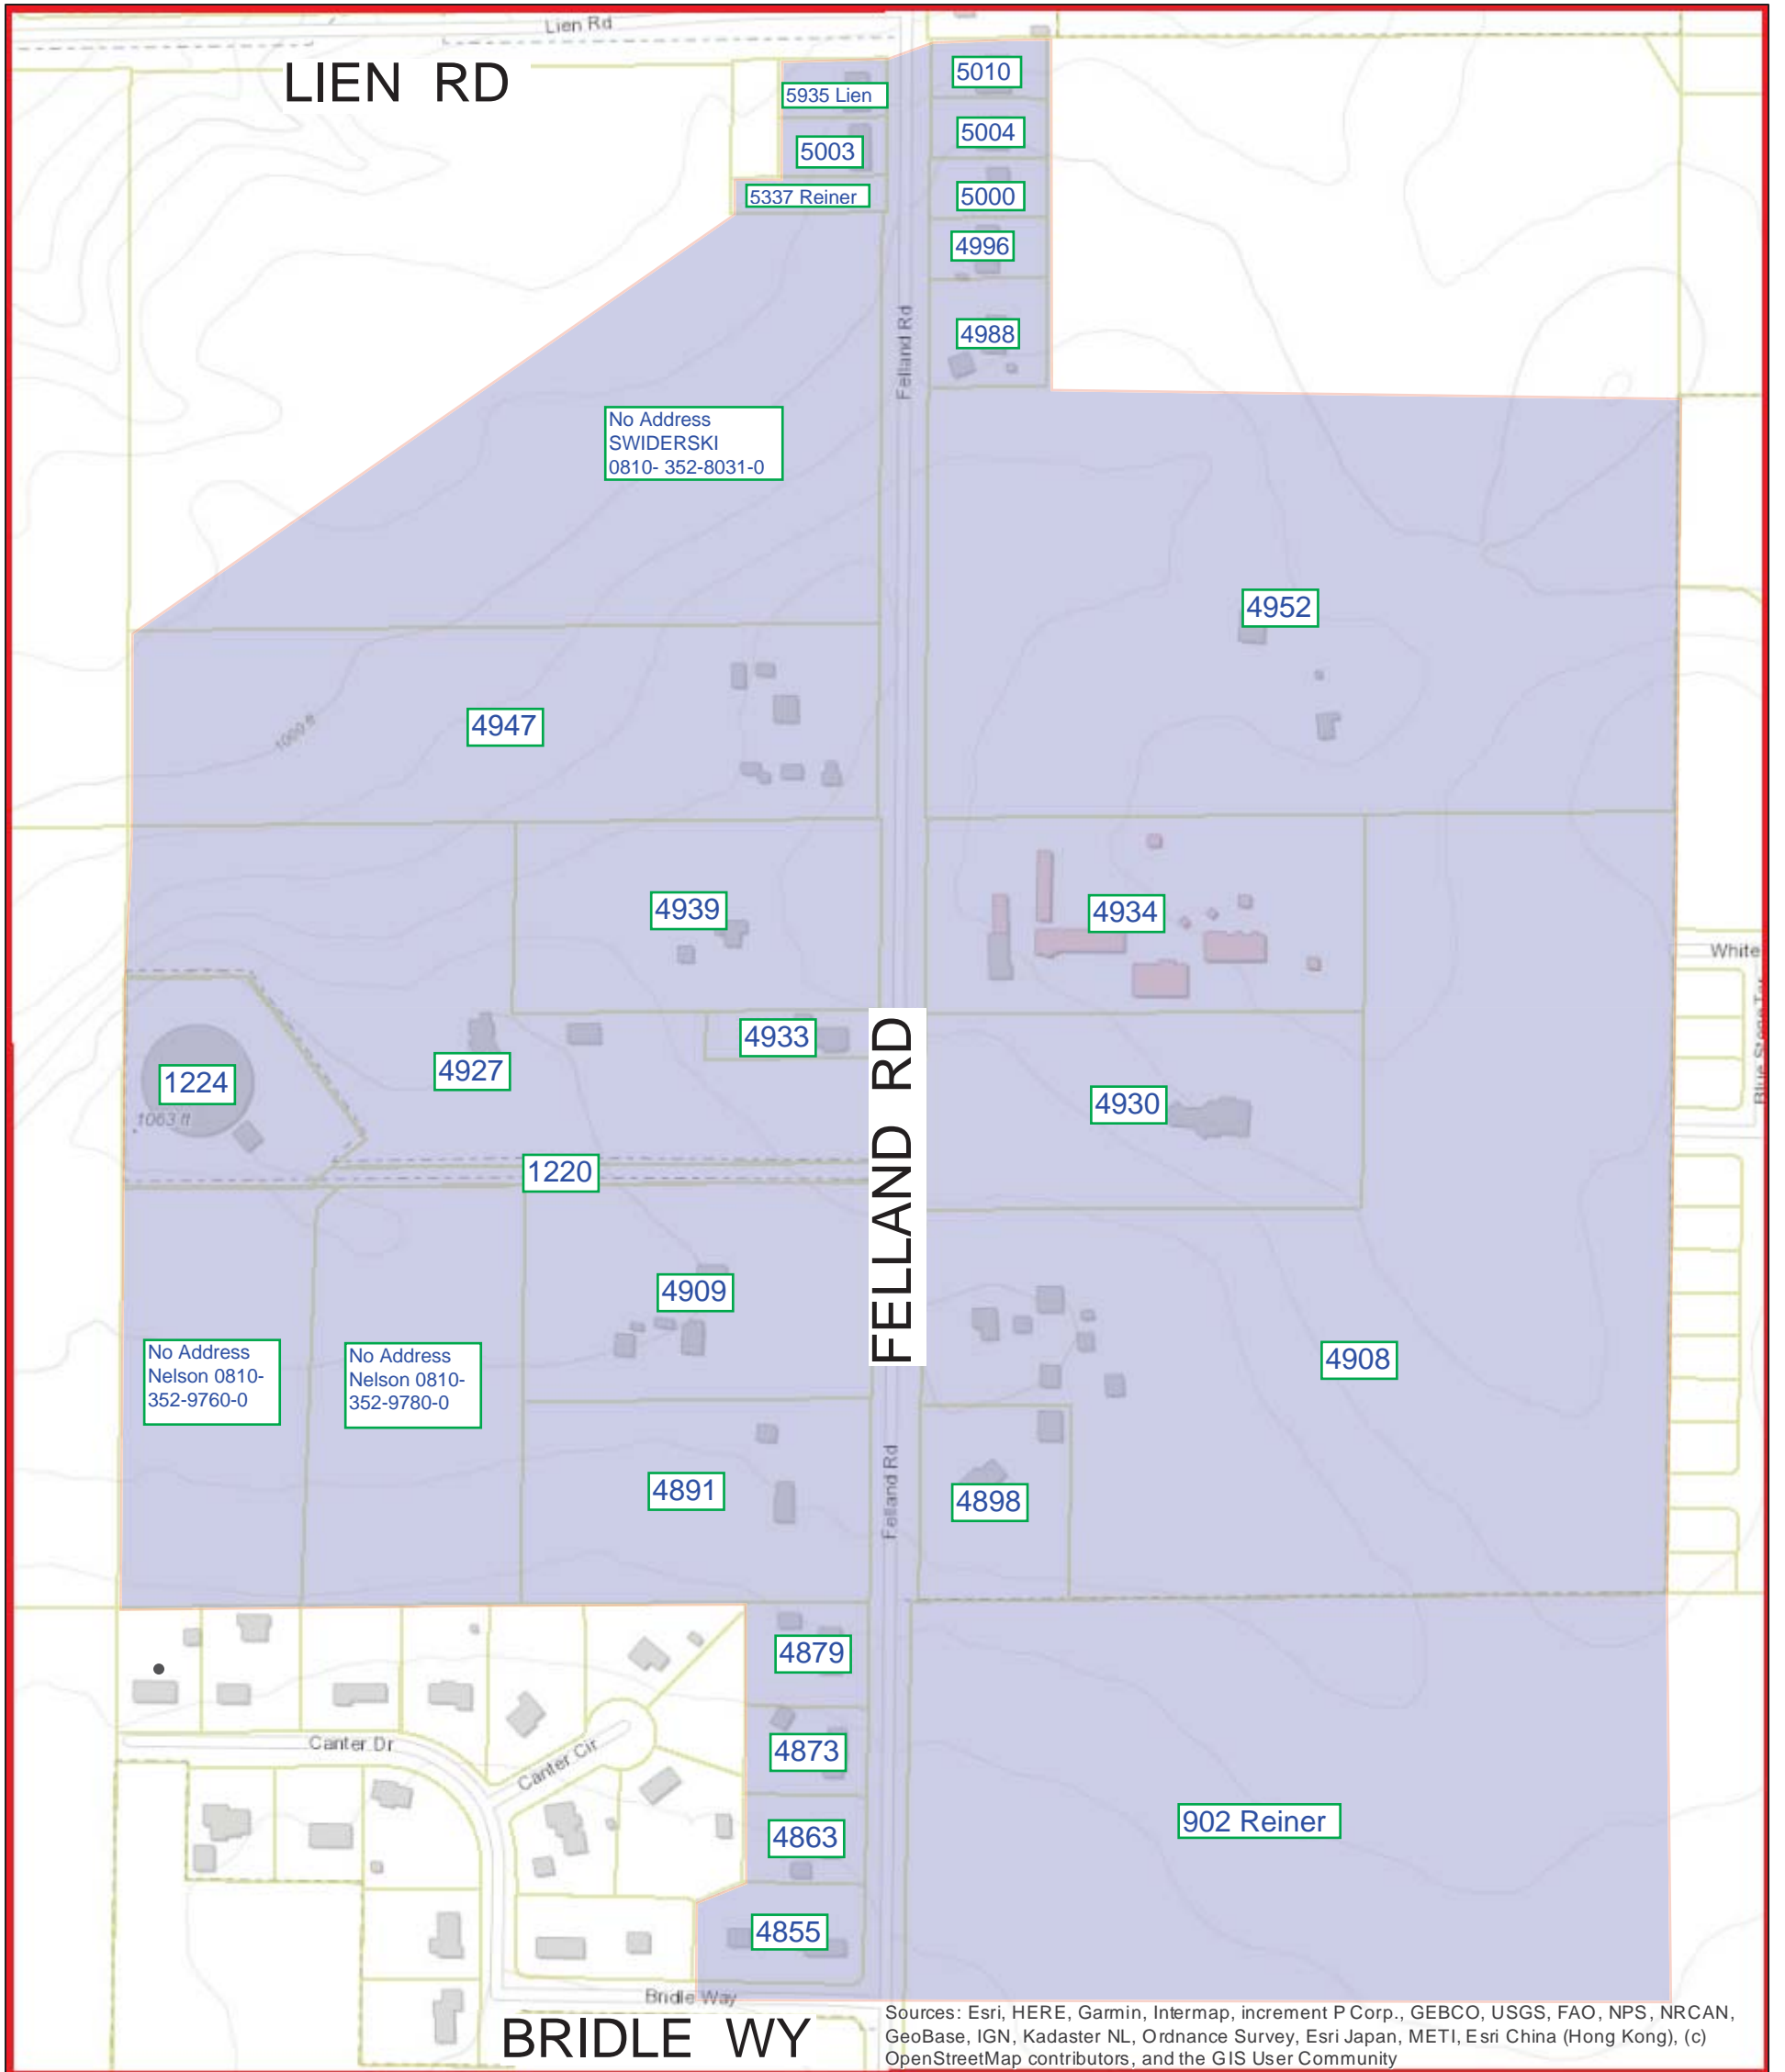

Dane County Map

FELLAND ROAD WATER MAIN EXTENSION DISTRICT - 2020