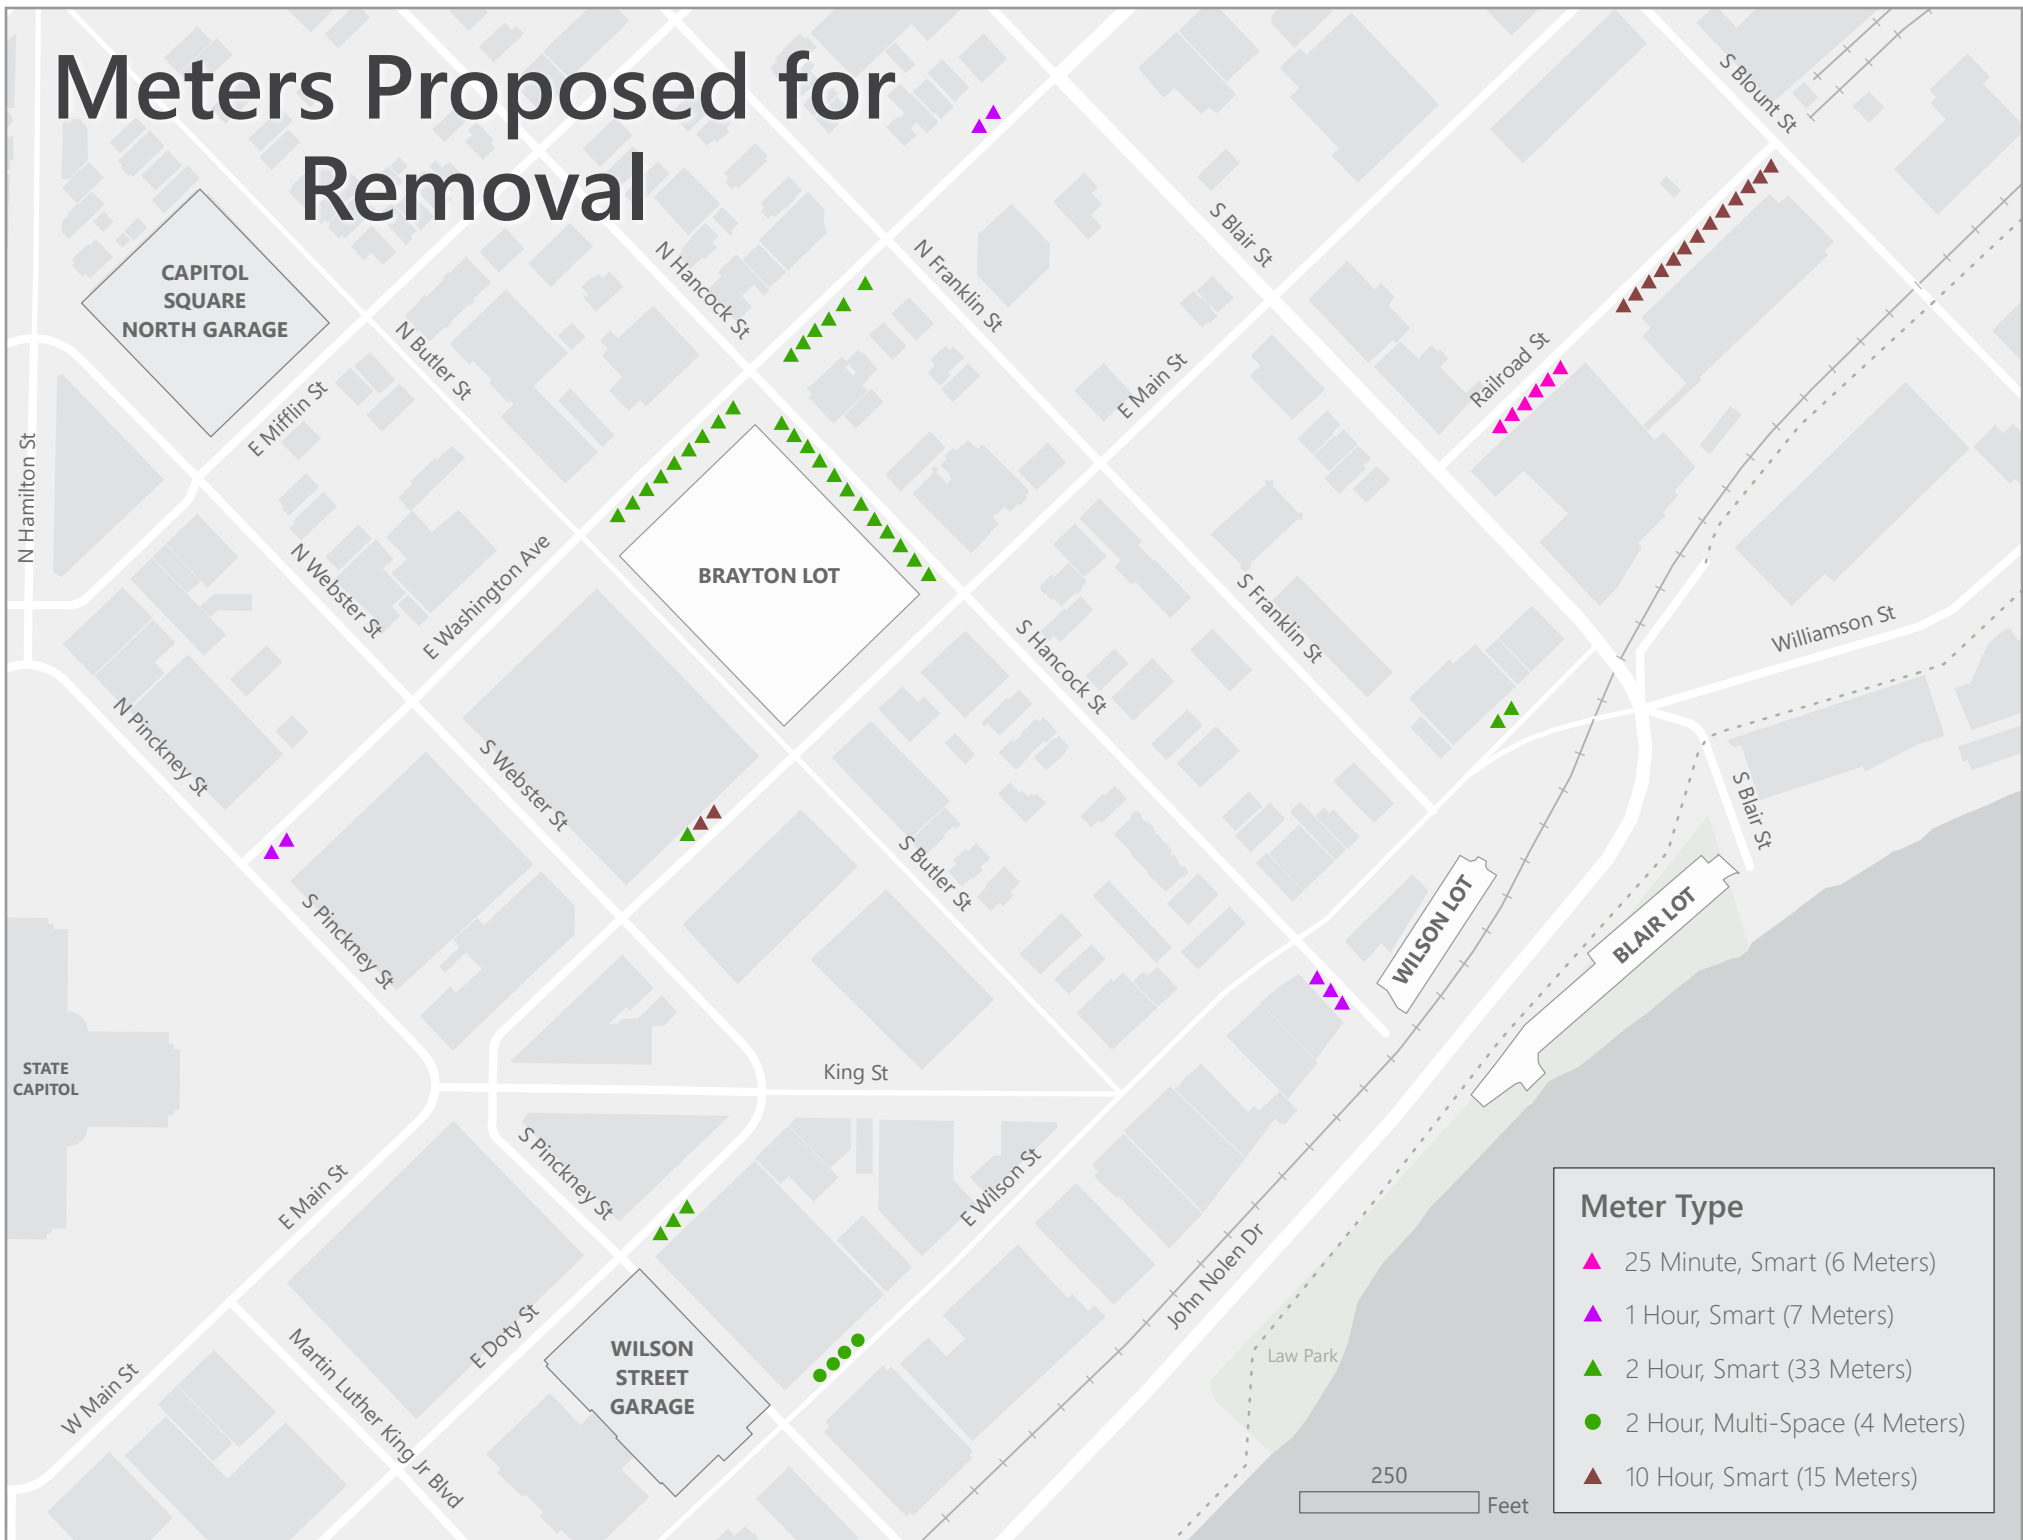

Meters Proposed for Removal

Meters Proposed for Removal

Meter Type

- ▲ 1 Hour, Smart (7 Meters)
- ▲ 2 Hour, Smart (10 Meters)
- 2 Hour, Multi-Space (3 Meters)
- ▲ 10 Hour, Smart (2 Meters)

250 Feet

Meters Proposed for Removal

Meters Proposed for Removal