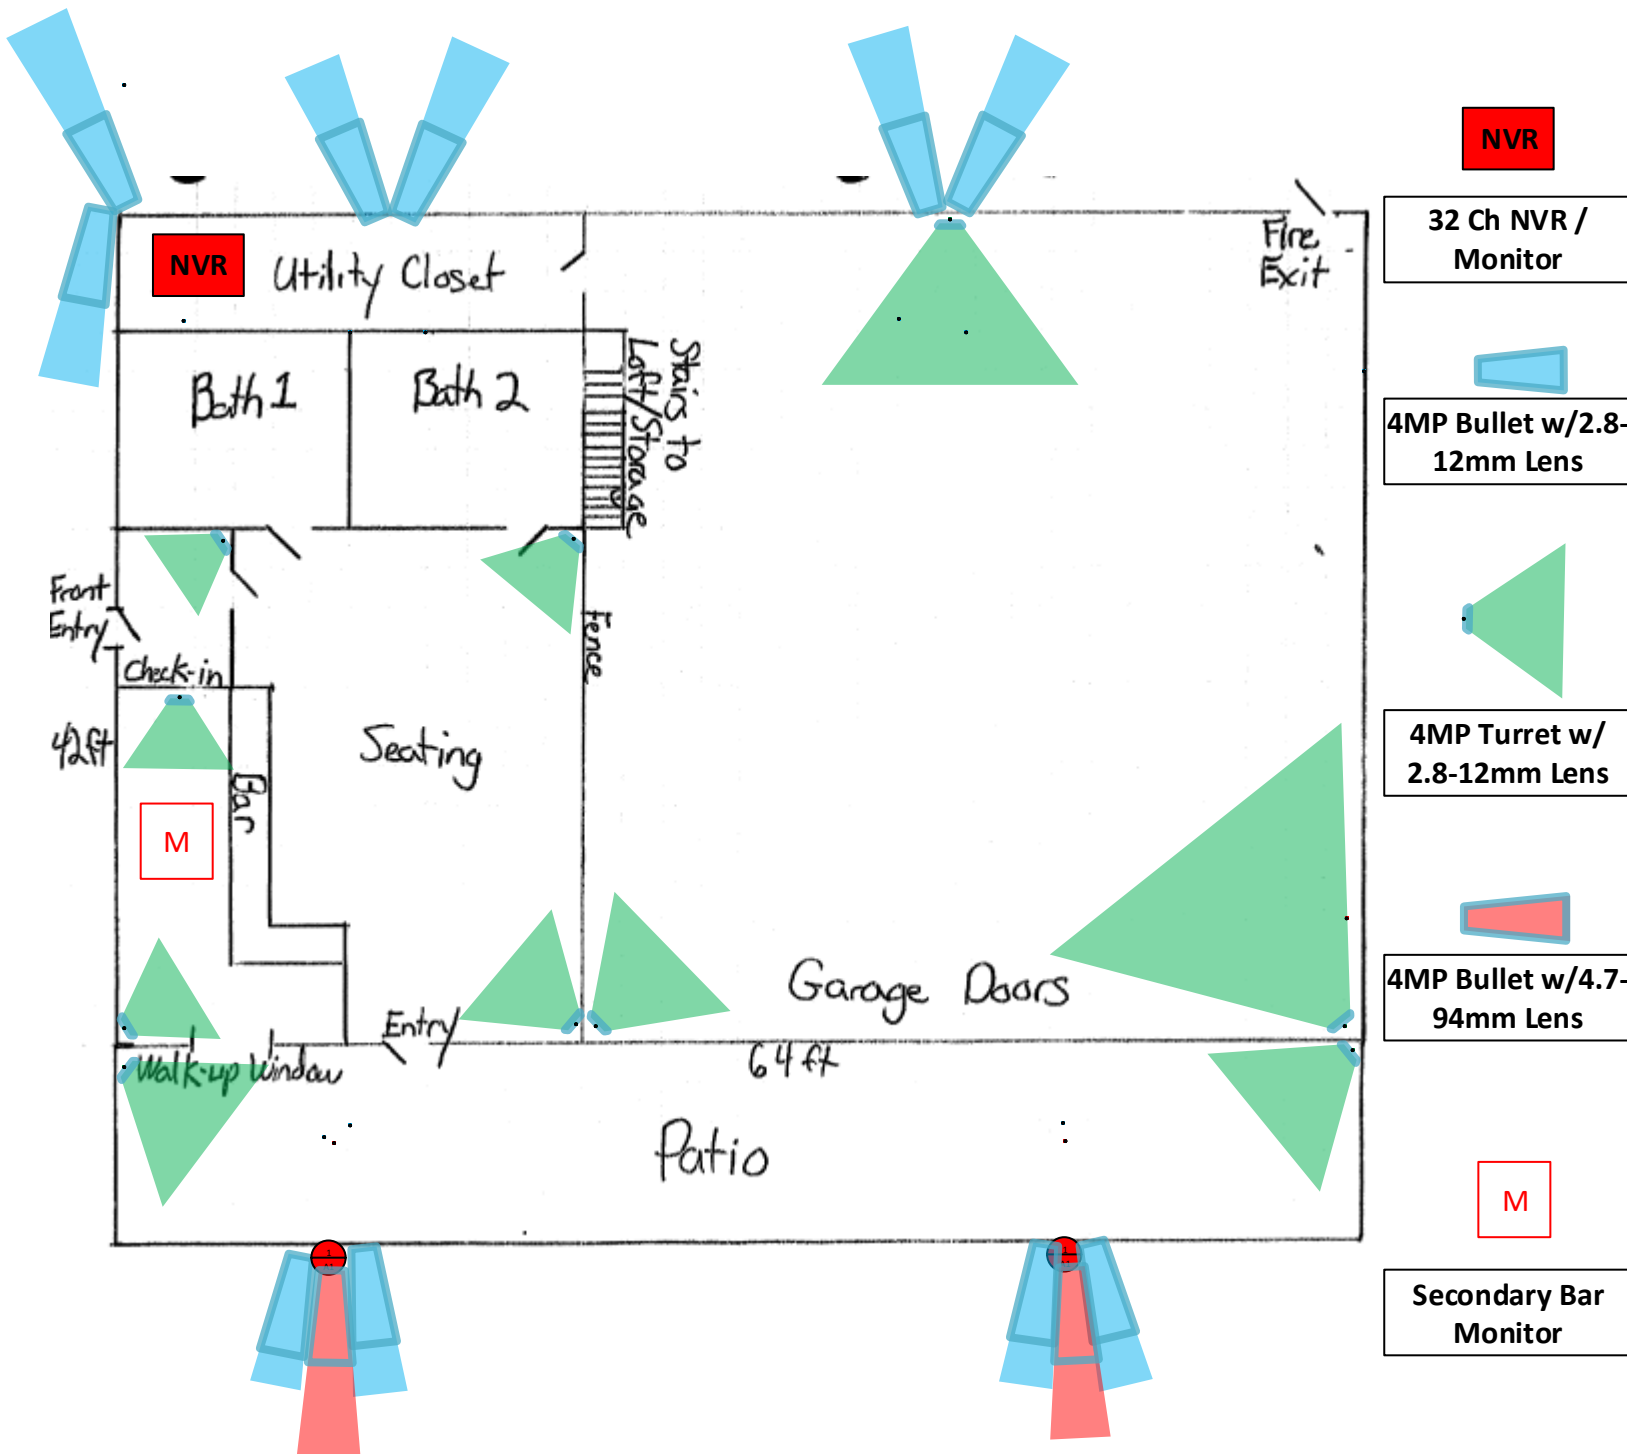

1018 & 034 WALSH ROAD
MADISON, WISCONSIN

VIDEO SPECIFICATIONS
PREPARED FOR
THE BONE YARD

DRAWN BY: SJB
REVISION: 8/11/2020

- NVR**
32 Ch NVR / Monitor
- 4MP Bullet w/2.8-12mm Lens
- 4MP Turret w/2.8-12mm Lens
- 4MP Bullet w/4.7-94mm Lens
- M**
Secondary Bar Monitor