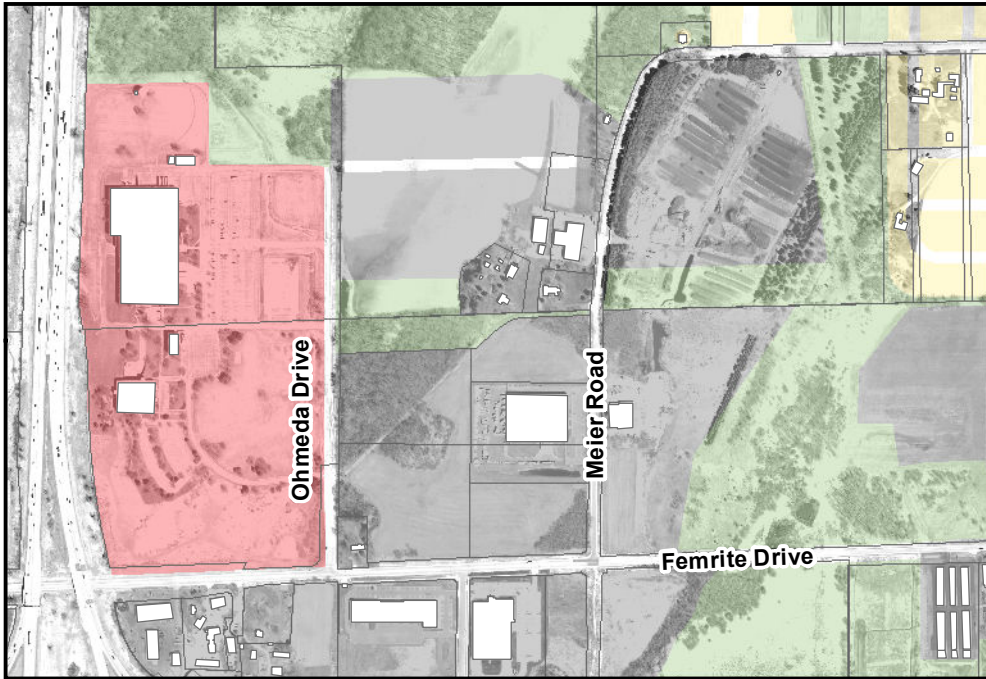

AMENDMENT to the YAHARA HILLS NEIGHBORHOOD DEVELOPMENT PLAN Land Use and Street Plan

Yahara Hills Neighborhood Development Plan as Adopted January 2017

PROPOSED LAND USE

-  Housing Mix 1 (0-8 du/ac)
-  Employment
-  Industrial
-  Stormwater and Other Open Space

Proposed Yahara Hills Neighborhood Development Plan Amendment

AMENDMENT to the YAHARA HILLS NEIGHBORHOOD DEVELOPMENT PLAN Land Use and Street Plan

Yahara Hills Neighborhood Development Plan as Adopted January 2017