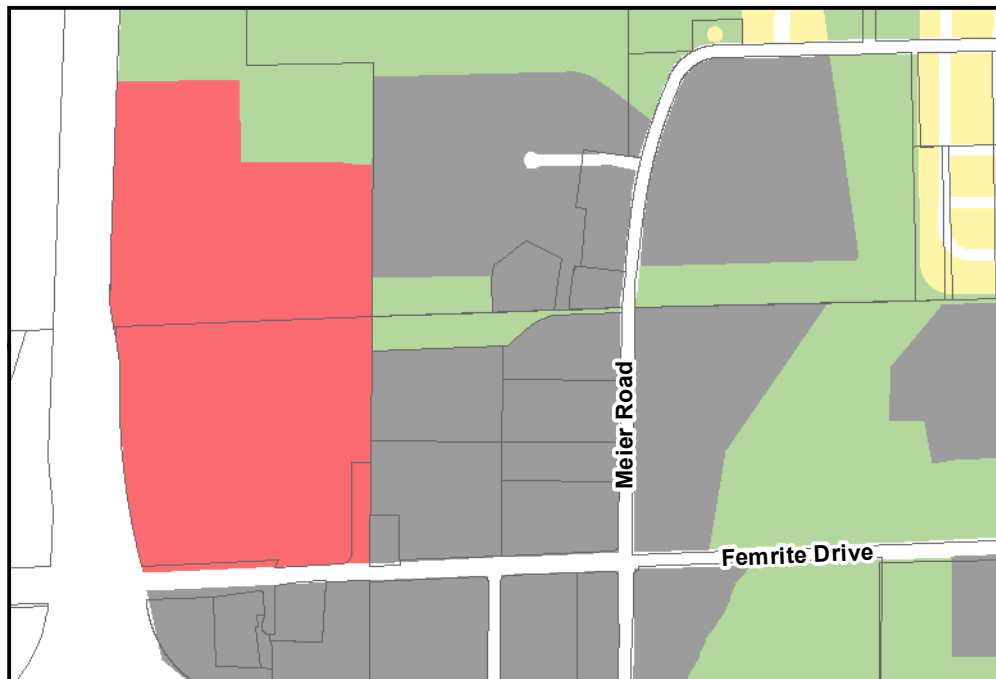

AMENDMENT to the YAHARA HILLS NEIGHBORHOOD DEVELOPMENT PLAN Land Use and Street Plan

Yahara Hills Neighborhood Development Plan as Adopted January 2017

PROPOSED LAND USE

-  Housing Mix 1 (0-8 du/ac)
-  Employment
-  Industrial
-  Stormwater and Other Open Space

Proposed Yahara Hills Neighborhood Development Plan Amendment

AMENDMENT to the YAHARA HILLS NEIGHBORHOOD DEVELOPMENT PLAN Land Use and Street Plan

Yahara Hills Neighborhood Development Plan as Adopted January 2017