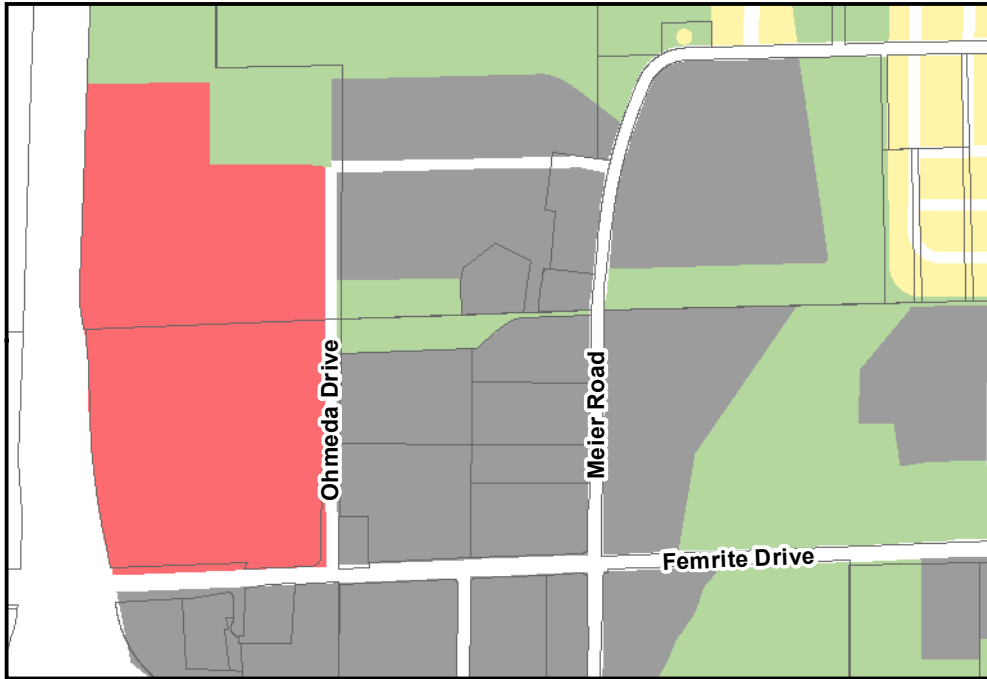

AMENDMENT to the YAHARA HILLS NEIGHBORHOOD DEVELOPMENT PLAN Land Use and Street Plan

Yahara Hills Neighborhood Development Plan as Adopted January 2017

PROPOSED LAND USE

-  Housing Mix 1 (0-8 du/ac)
-  Employment
-  Industrial
-  Stormwater and Other Open Space

Proposed Yahara Hills Neighborhood Development Plan Amendment

AMENDMENT to the YAHARA HILLS NEIGHBORHOOD DEVELOPMENT PLAN Land Use and Street Plan

Yahara Hills Neighborhood Development Plan as Adopted January 2017