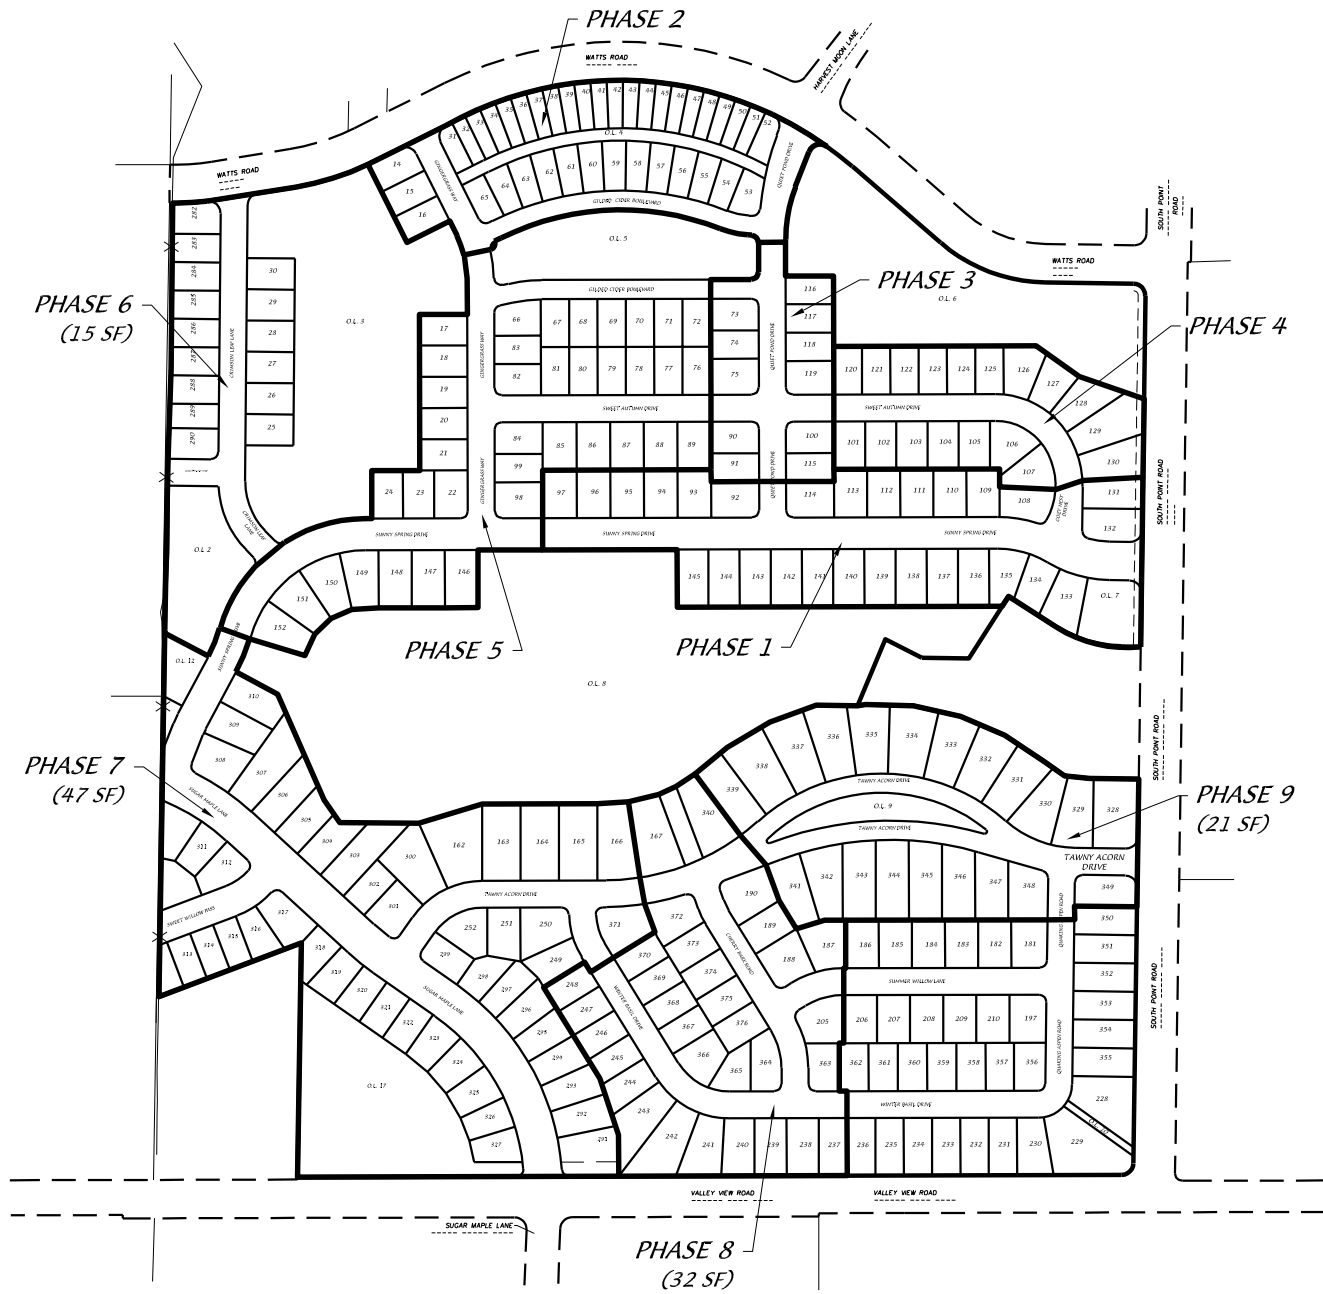

1000 OAKS

D'ONOFRIO KOTTKE AND ASSOCIATES, INC.

7530 Westward Way, Madison, WI 53717
 Phone: 608.833.7530 • Fax: 608.833.1089

YOUR NATURAL RESOURCE FOR LAND DEVELOPMENT

0 400

Scale 1" = 400'

DATE: 07-10-20

F.N.: 19-05-132

REV.

DRAWN BY:

U: /USER/1305152/DRAWINGS/PHASE MAP.DWG

FIRST ADDITION TO 1000 OAKS:

~~PHASE 8~~ PHASE 9

O.L. 1
CSM 13155

PHASE 9
~~PHASE 8~~