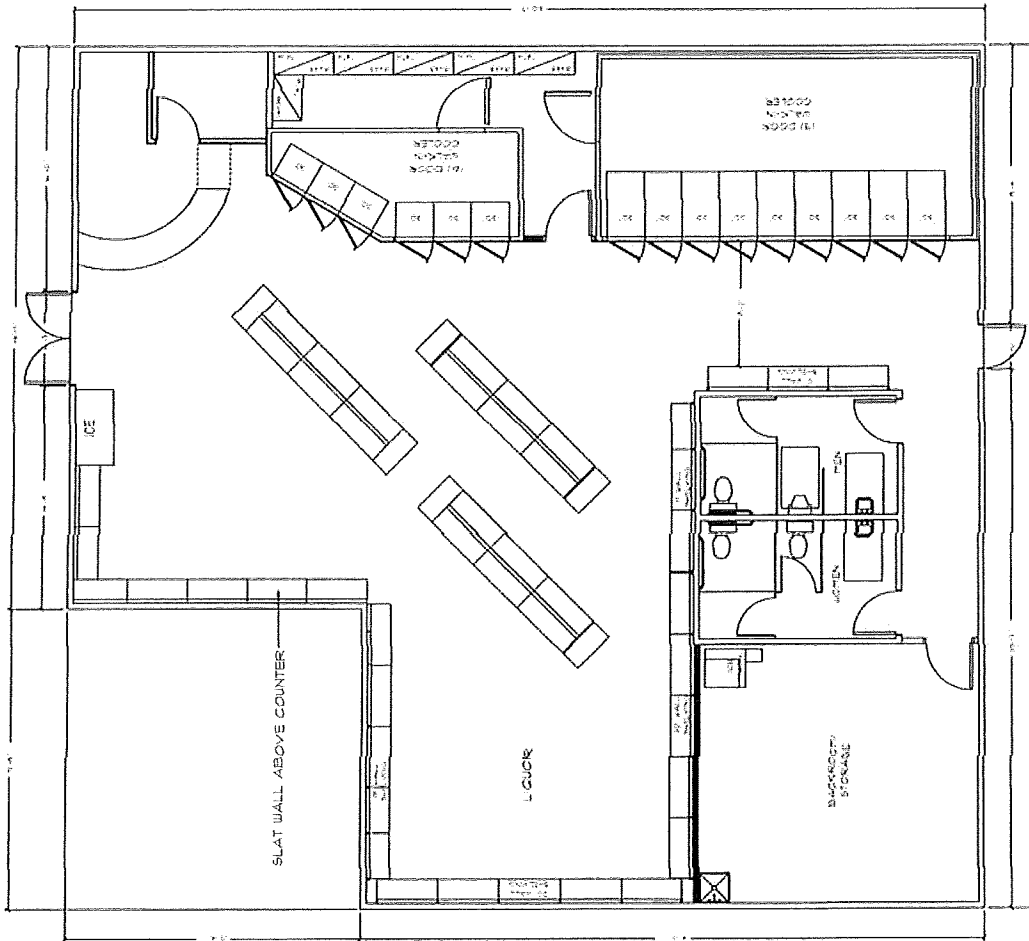

THIS DRAWING AND DETAILS ON IT ARE THE SOLE PROPERTY OF SUPREME STRUCTURES INC. AND MAY BE USED FOR THIS SPECIFIED PROJECT ONLY. IT SHALL NOT BE LOANED, COPIED OR REPRODUCED IN WHOLE OR IN PART, OR FOR ANY OTHER PURPOSE OR PROJECT WITHOUT THE WRITTEN CONSENT OF SUPREME STRUCTURES INC.