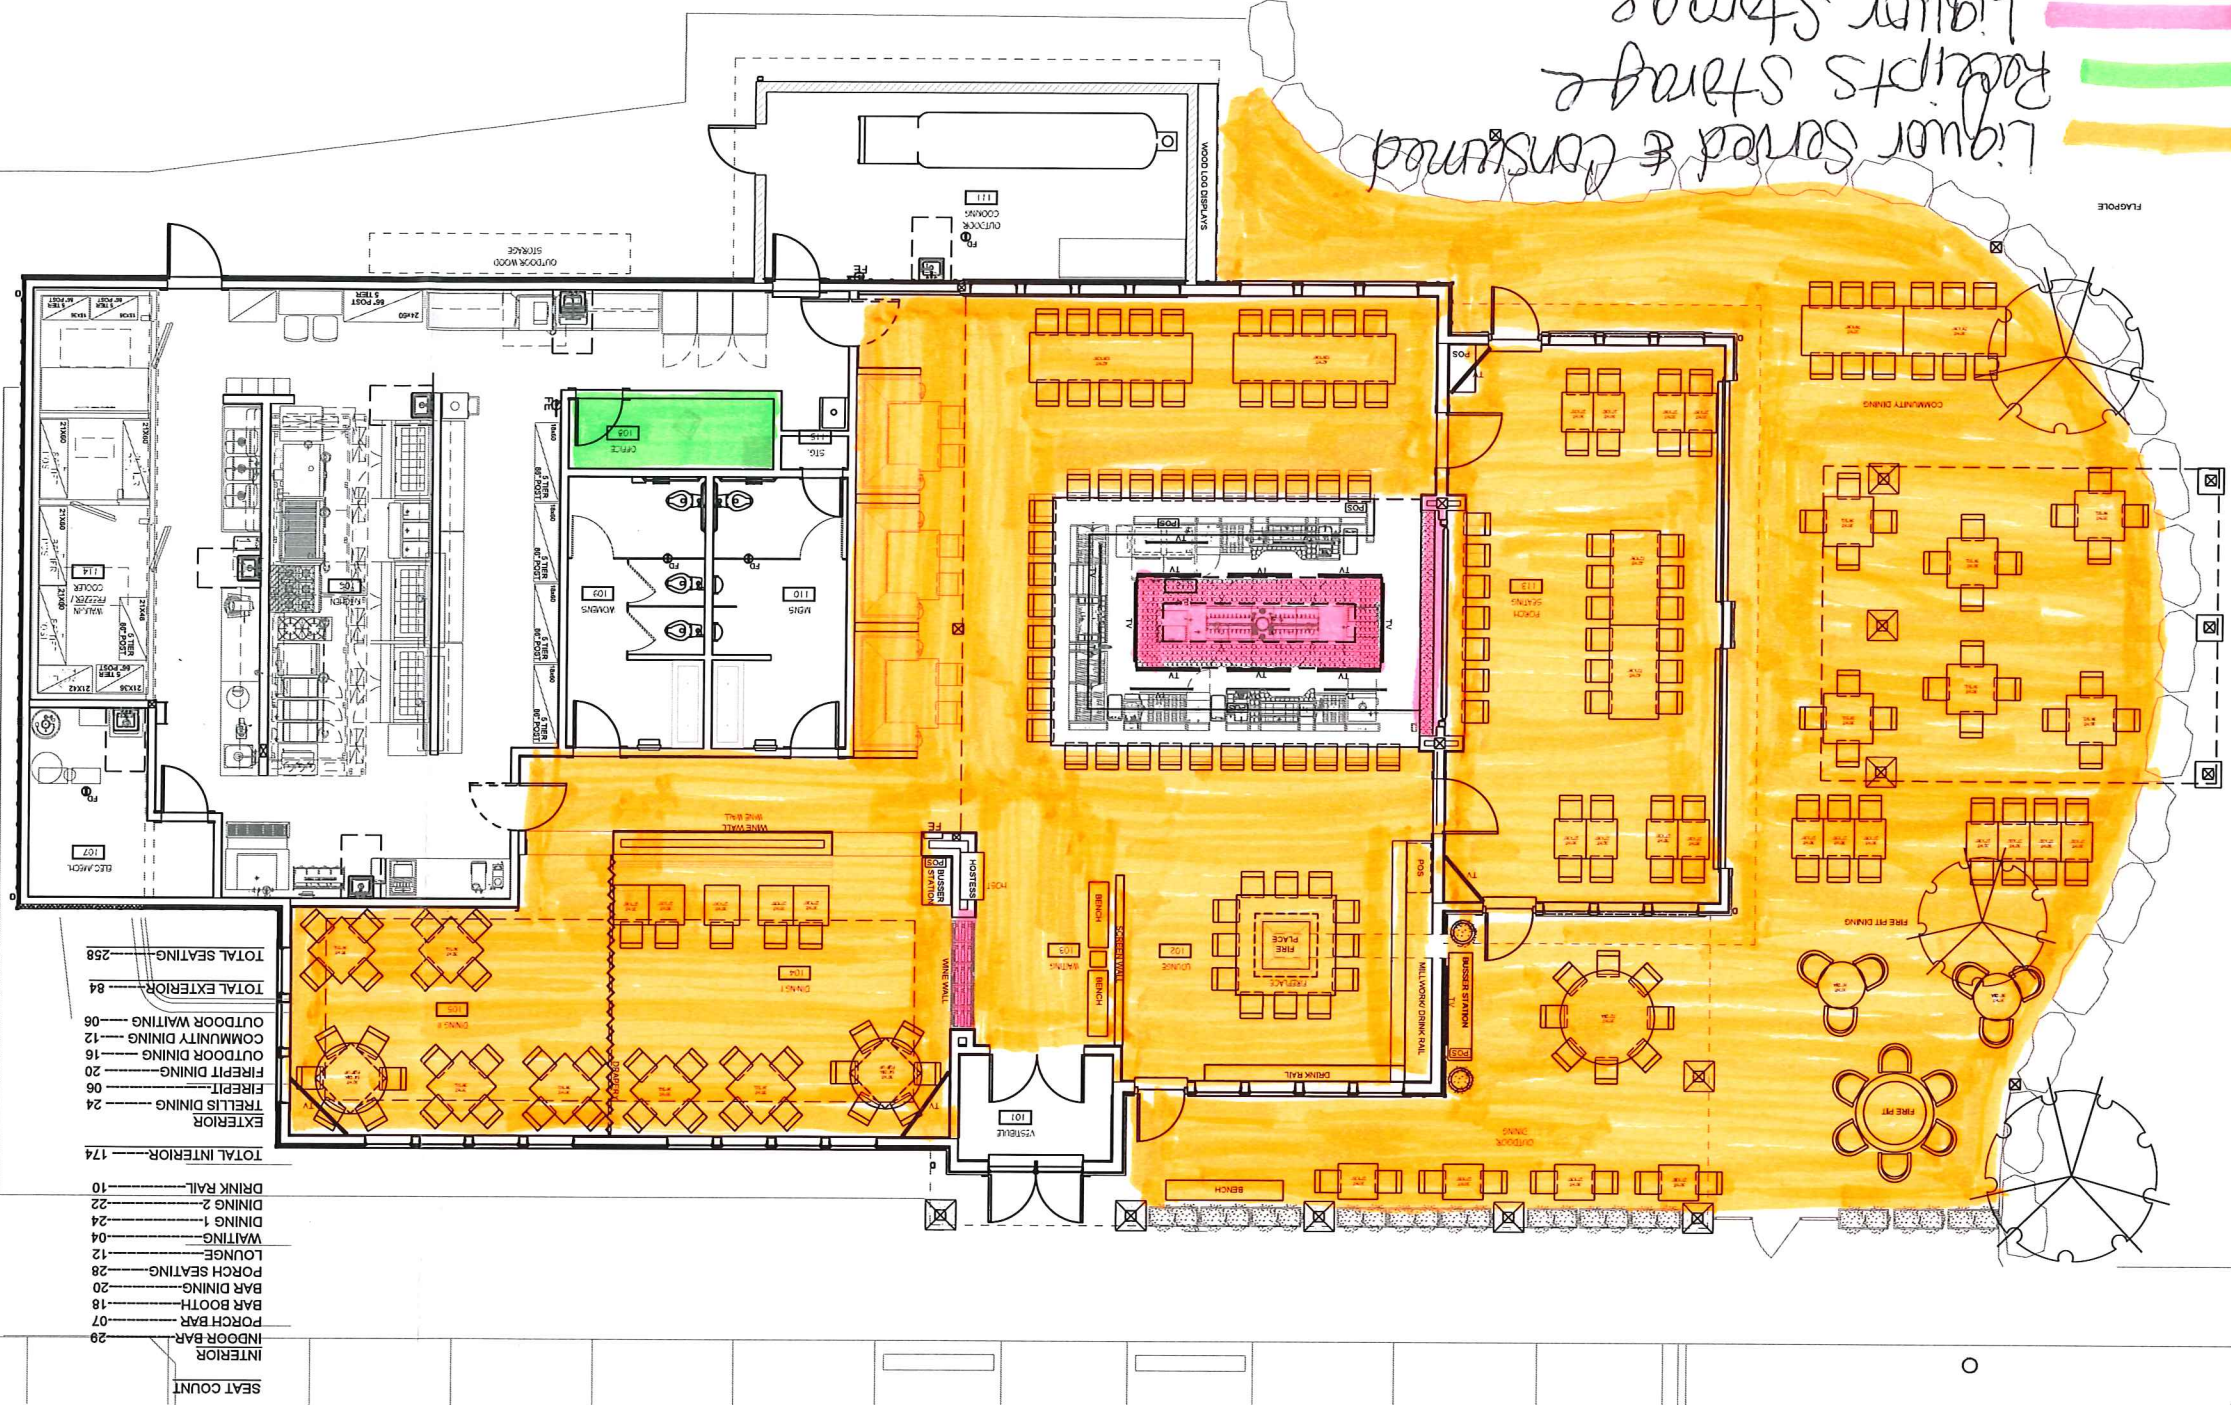

Liquor served & consumed
 Receipts storage
 Liquor storage

SEAT COUNT

INTERIOR	29
INDOOR BAR	07
PORCH BAR	18
BAR BOOTH	20
BAR DINING	28
PORCH SEATING	12
LUNGE	04
WAITING	24
DINING 1	22
DINING 2	10
DRINK RAIL	174
TOTAL INTERIOR	174
EXTERIOR	24
TRELIS DINING	06
FIREPIT	20
FIREPIT DINING	16
OUTDOOR DINING	12
COMMUNITY DINING	06
OUTDOOR WAITING	84
TOTAL EXTERIOR	84
TOTAL SEATING	258