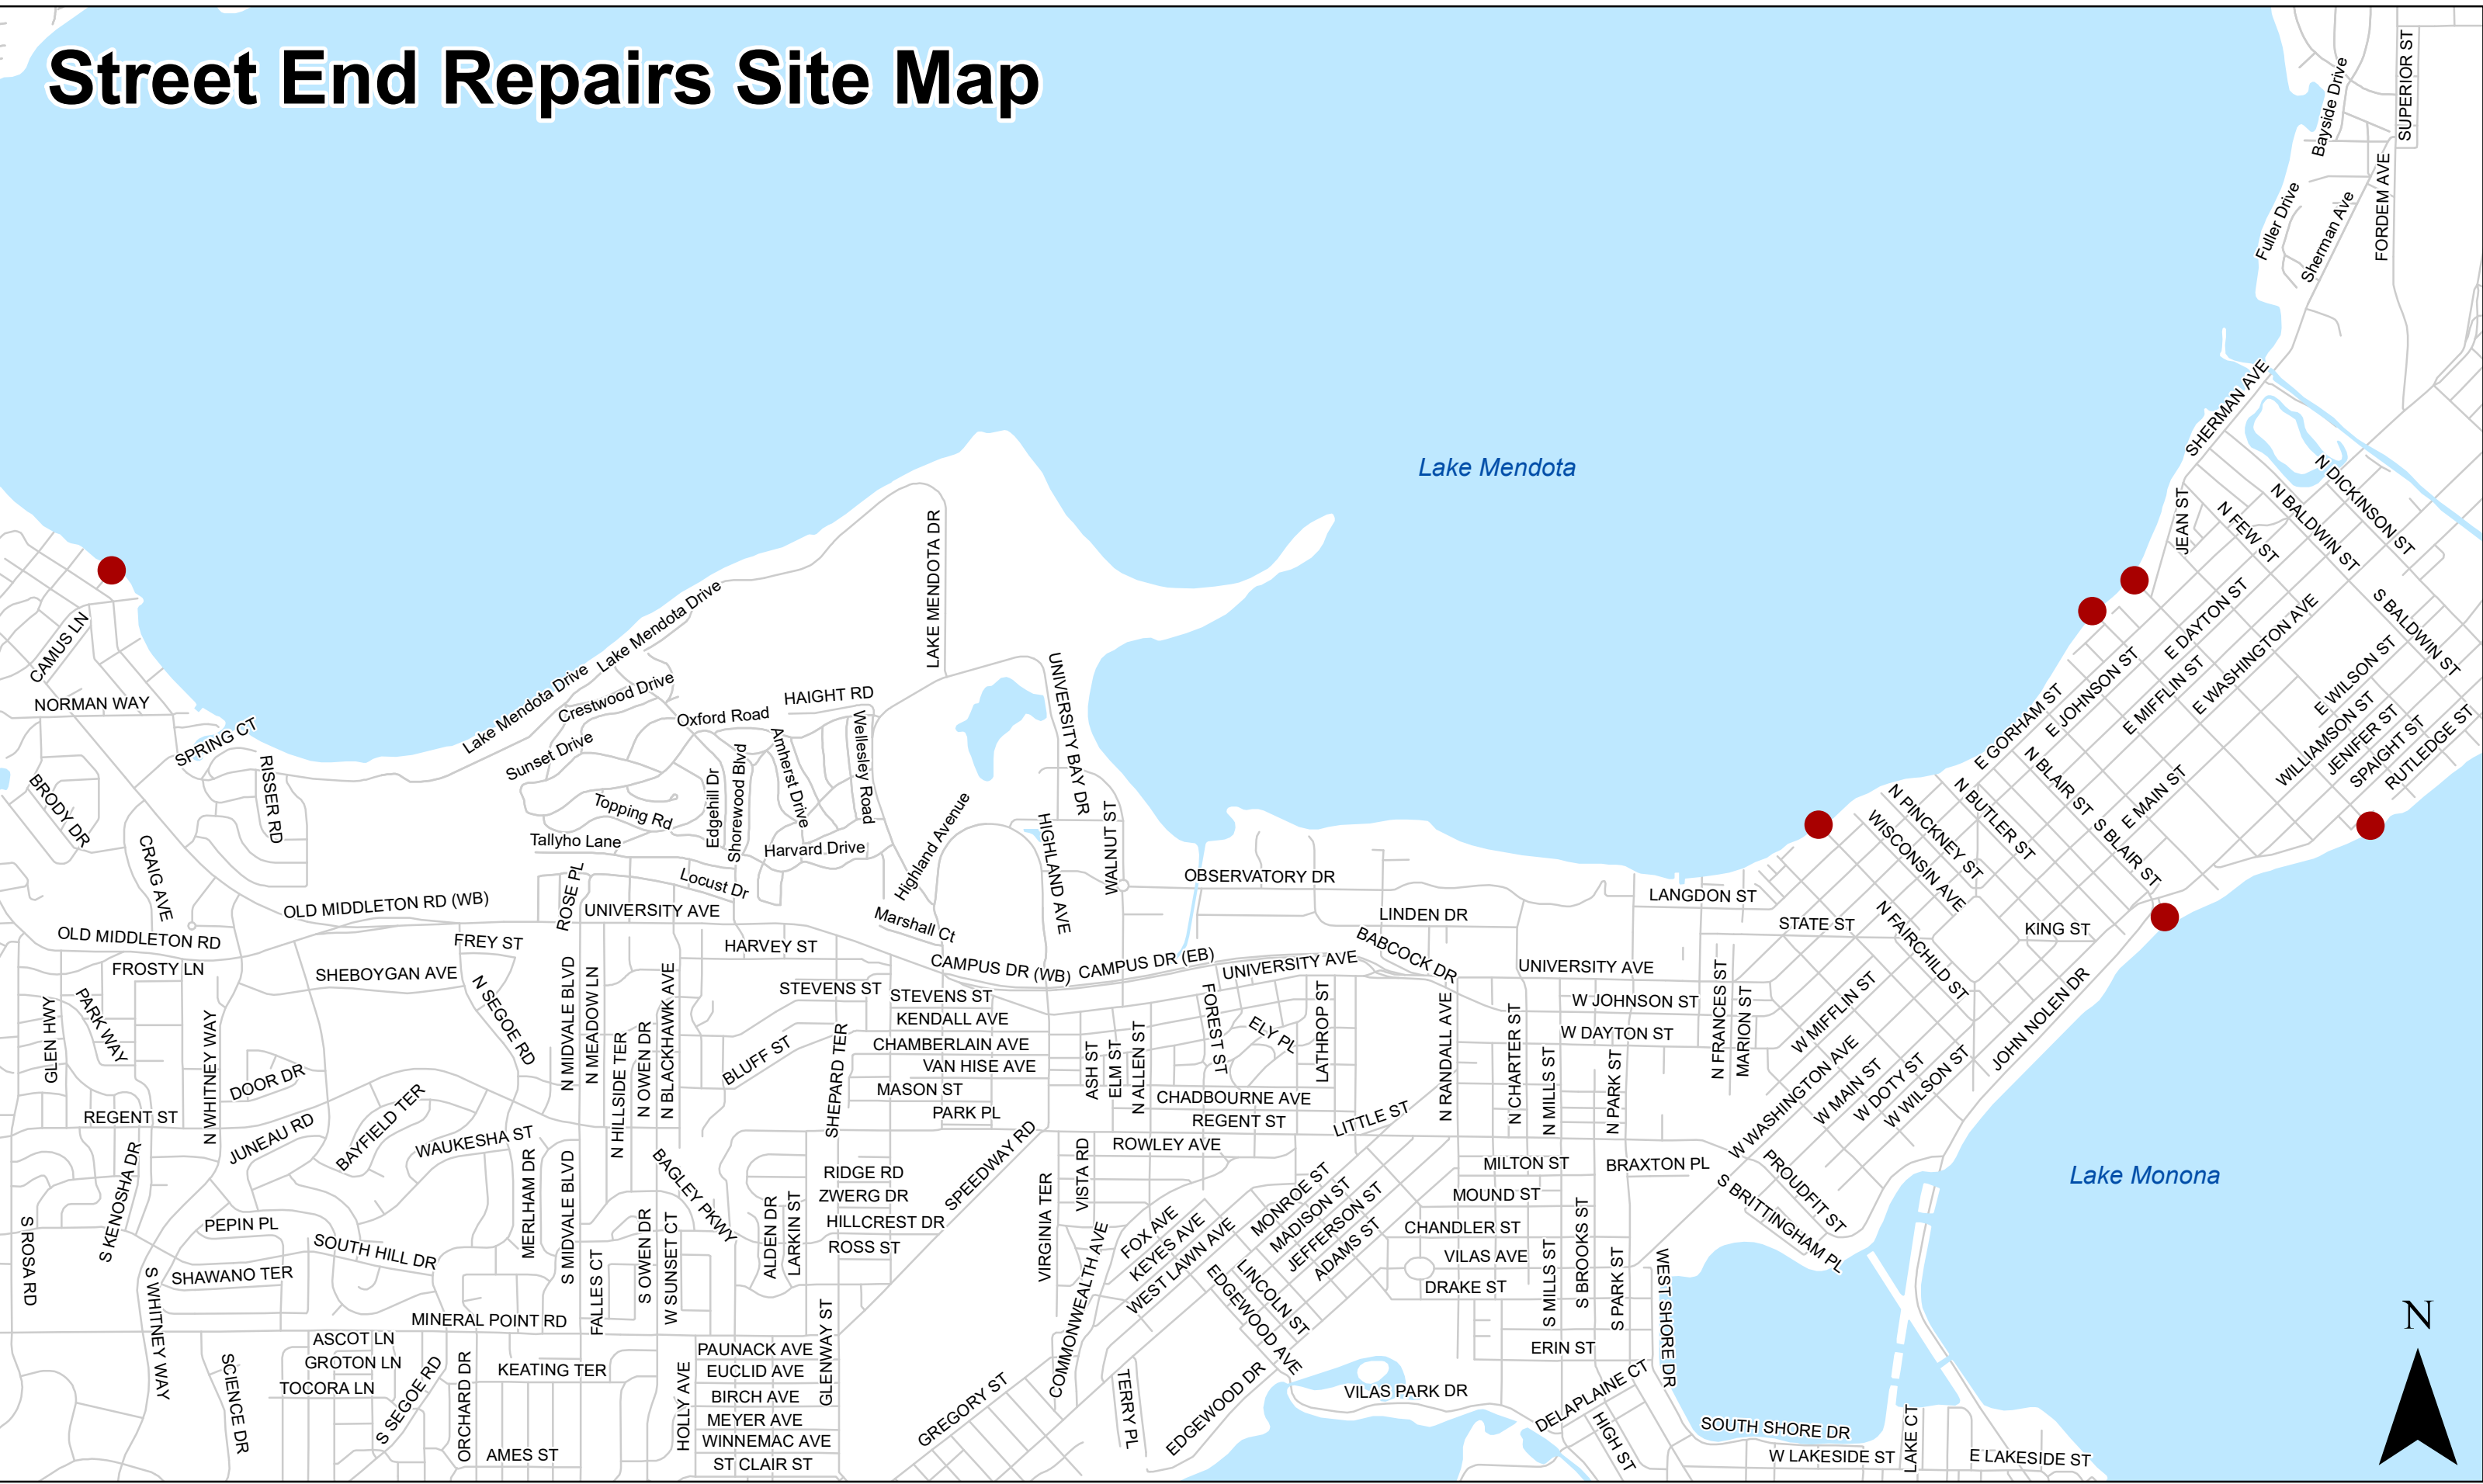

Street End Repairs Site Map

● Street End Repair Locations

Date: 9/12/2019 Time: 2:36:47 PM