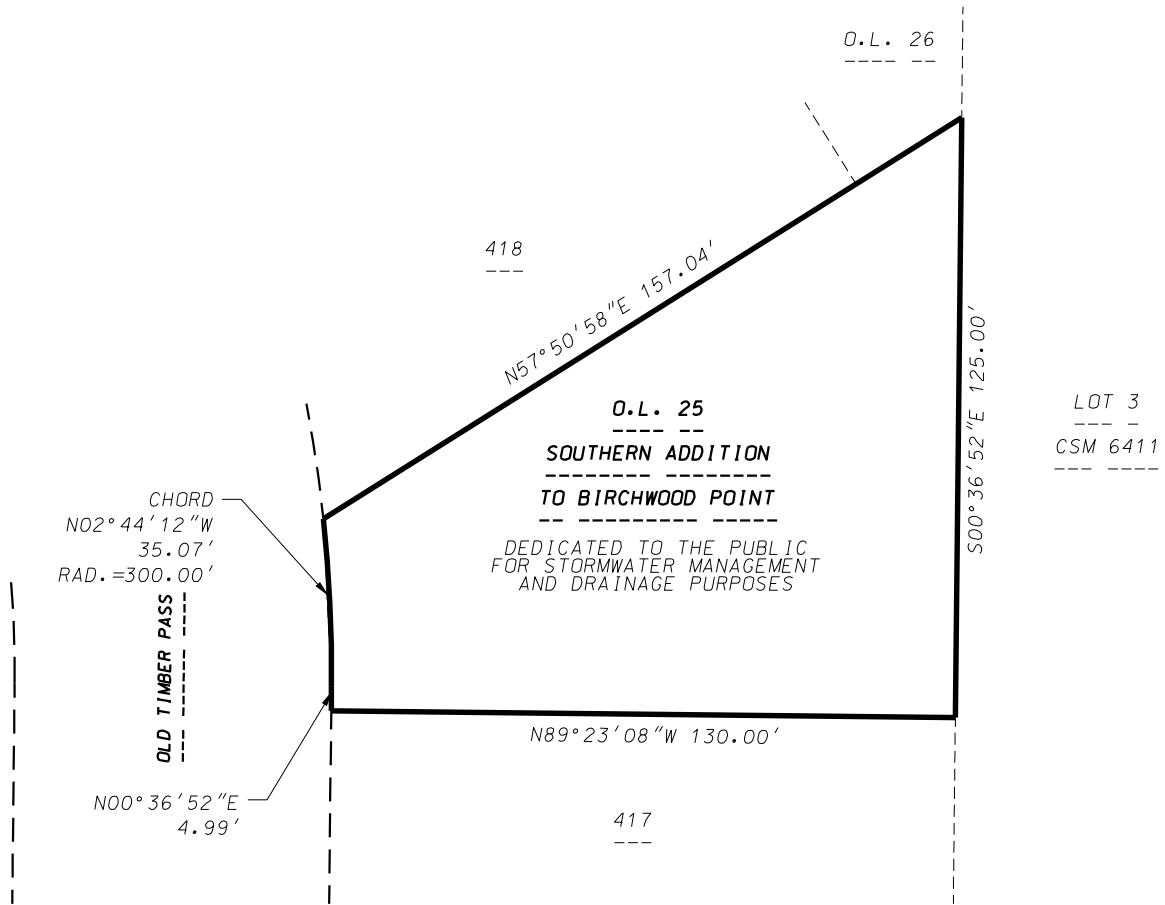

Scale 1" = 40'

SHEET 1 OF 4
DATE: 09-16-19
F.N.: 18-07-115

EXHIBIT "A"

LANDS SUBJECT TO RELIEF FROM CONDITIONS OF
GIFTS AND DEDICATIONS

D'ONOFRIO KOTTKE AND ASSOCIATES, INC.

7530 Westward Way, Madison, WI 53717
Phone: 608.833.7530 • Fax: 608.833.1089

0 100
 Scale 1" = 100'

SHEET 3 OF 4
 DATE: 09-16-19
 F.N.: 18-07-115

EXHIBIT "A"

LANDS SUBJECT TO RELIEF FROM CONDITIONS OF GIFTS AND DEDICATIONS

D'ONOFRIO KOTTKE AND ASSOCIATES, INC.
 7530 Westward Way, Madison, WI 53717
 Phone: 608.833.7530 • Fax: 608.833.1089
 YOUR NATURAL RESOURCE FOR LAND DEVELOPMENT

0 150
 Scale 1" = 150'

SHEET 4 OF 4
 DATE: 09-16-19
 F.N.: 18-07-115