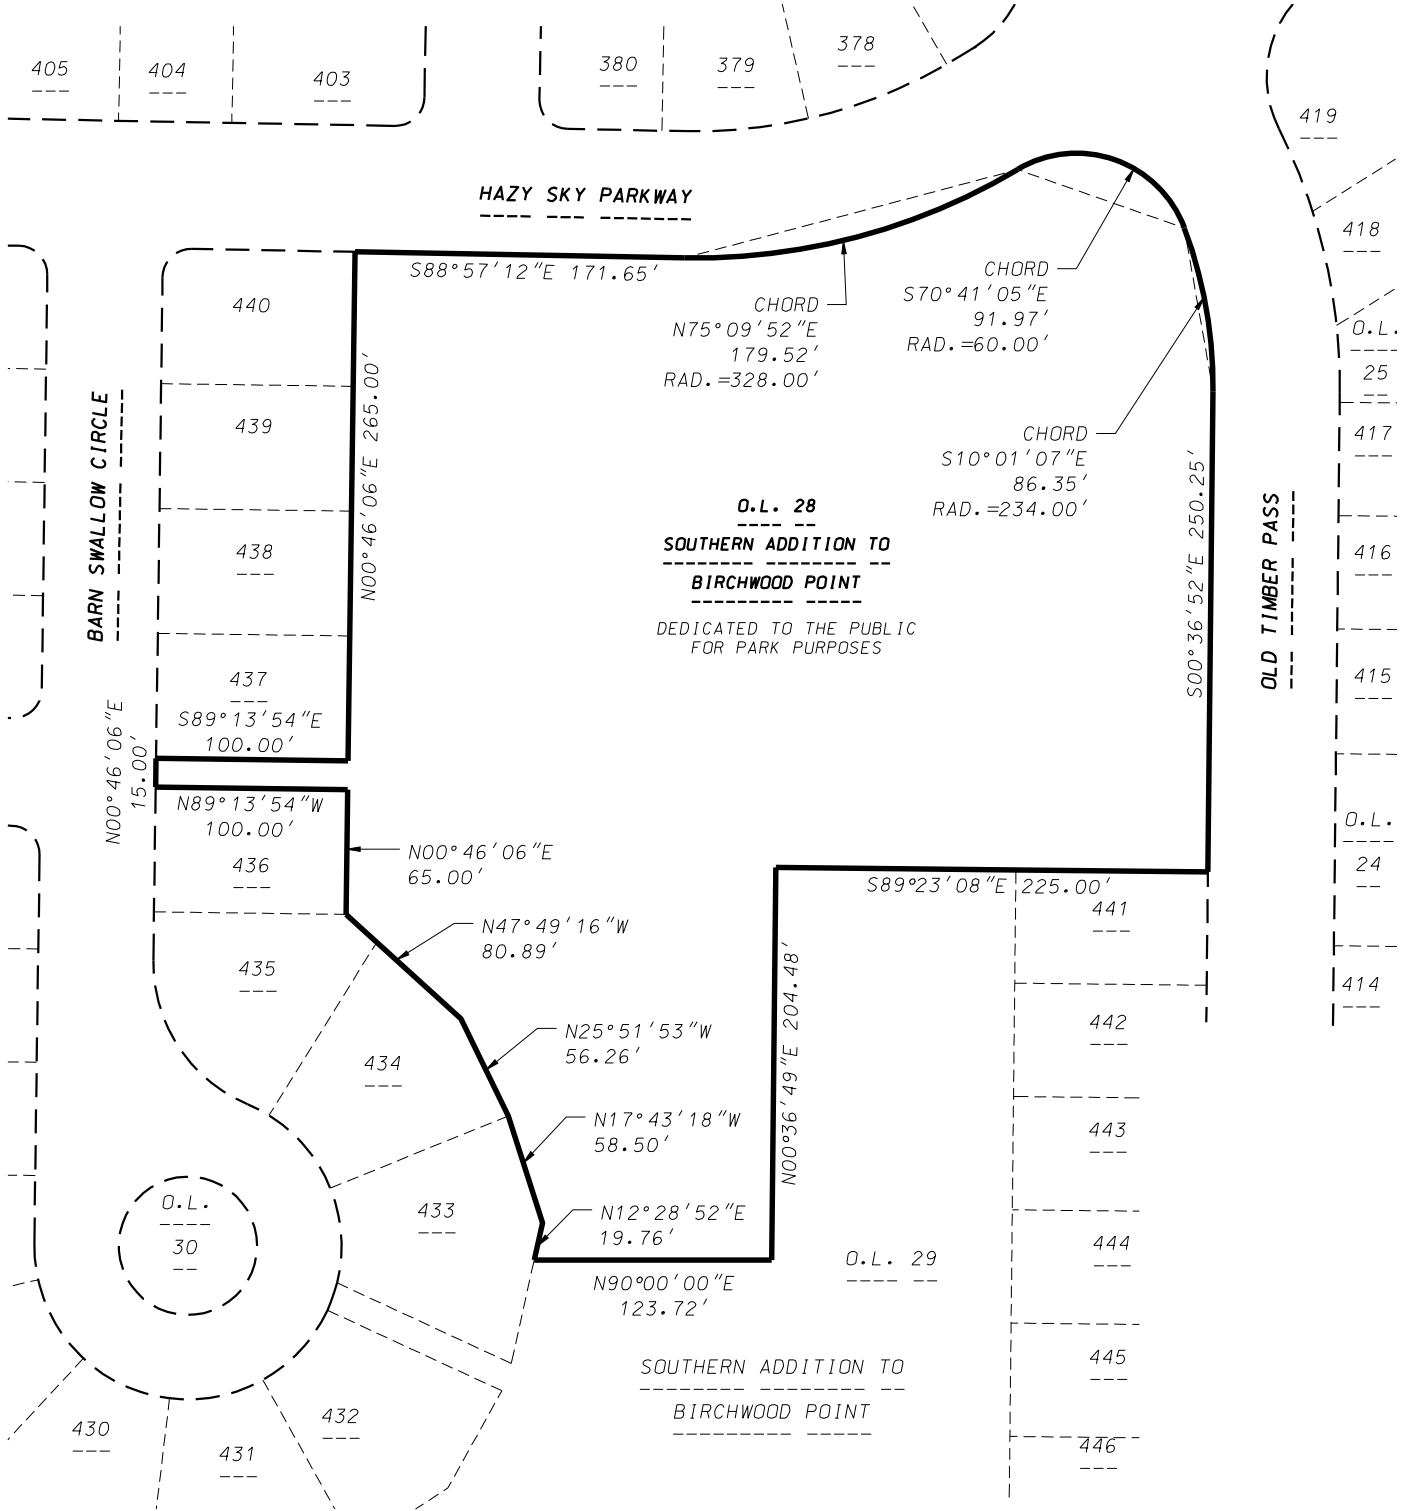

EXHIBIT "A"

LANDS SUBJECT TO RELIEF FROM CONDITIONS OF GIFTS AND DEDICATIONS

D'ONOFRIO KOTTKE AND ASSOCIATES, INC.
7530 Westward Way, Madison, WI 53717
Phone: 608.833.7530 • Fax: 608.833.1089
YOUR NATURAL RESOURCE FOR LAND DEVELOPMENT

0 100
Scale 1" = 100'

SHEET 3 OF 4
DATE: 09-16-19
F.N.: 18-07-115