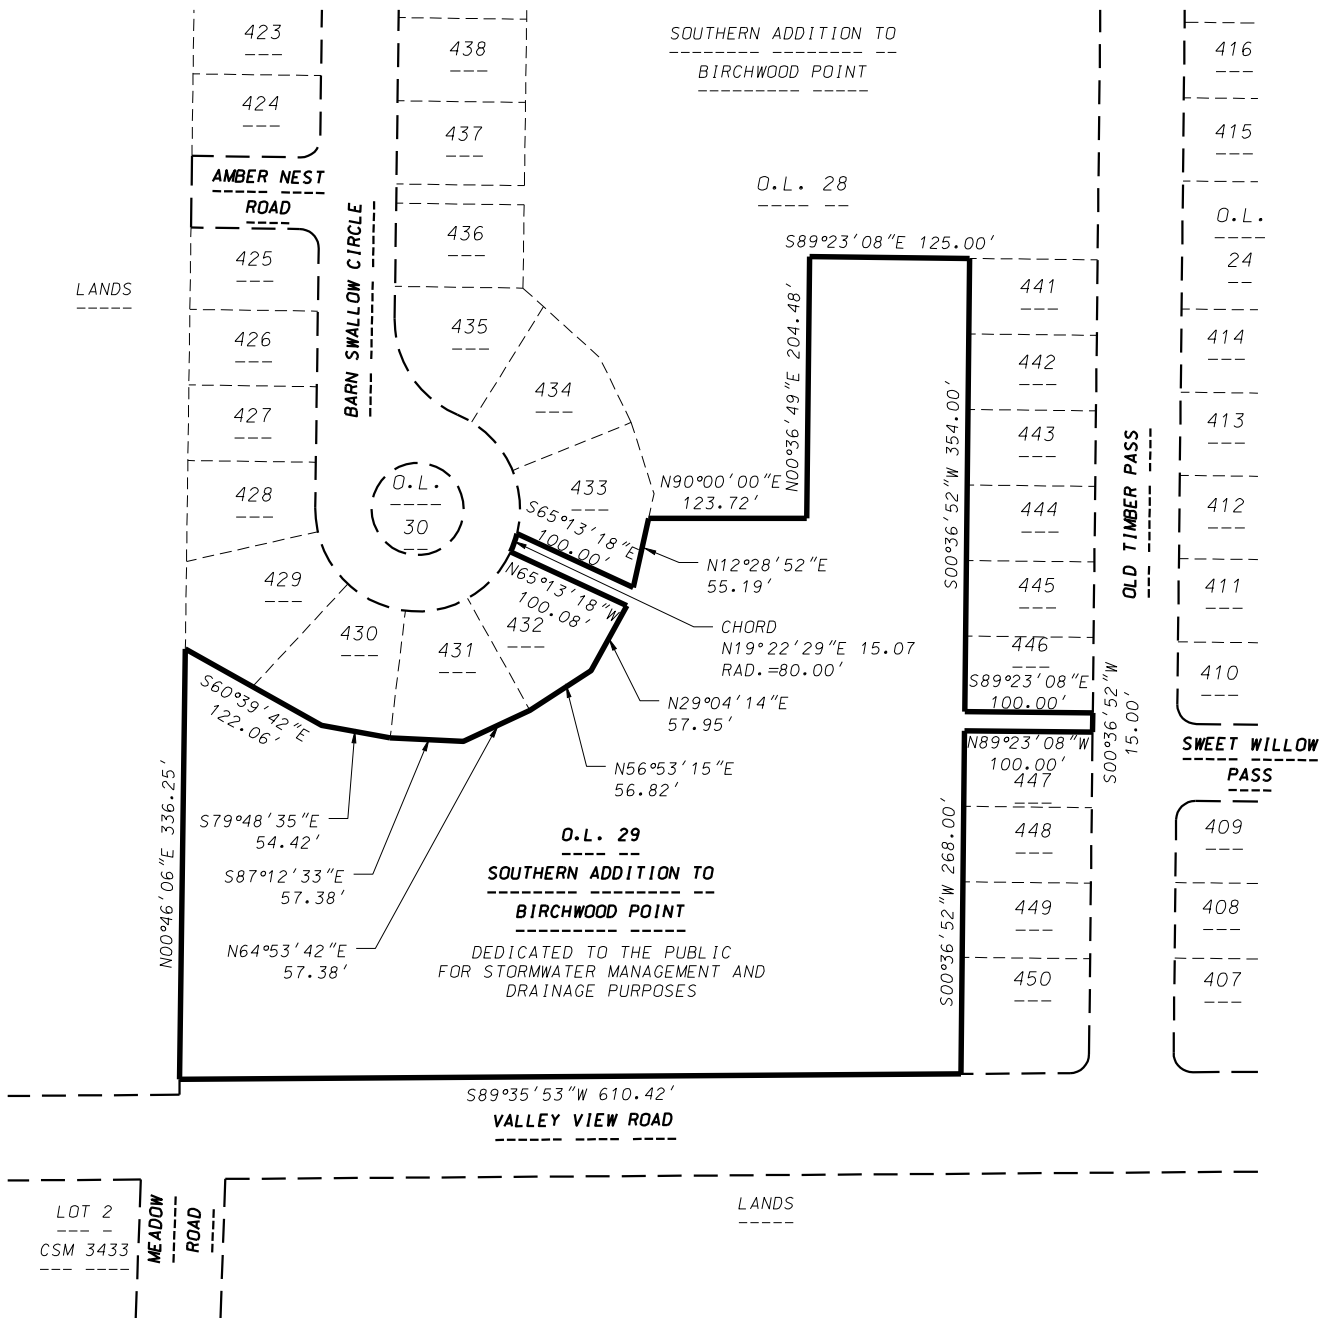

Scale 1" = 40'

SHEET 1 OF 4
DATE: 09-16-19
F.N.: 18-07-115

EXHIBIT "A"

LANDS SUBJECT TO RELIEF FROM CONDITIONS OF
GIFTS AND DEDICATIONS

D'ONOFRIO KOTTKE AND ASSOCIATES, INC.

7530 Westward Way, Madison, WI 53717
Phone: 608.833.7530 • Fax: 608.833.1089

0 100
 Scale 1" = 100'

SHEET 3 OF 4
 DATE: 09-16-19
 F.N.: 18-07-115

EXHIBIT "A"

LANDS SUBJECT TO RELIEF FROM CONDITIONS OF GIFTS AND DEDICATIONS

D'ONOFRIO KOTTKE AND ASSOCIATES, INC.
 7530 Westward Way, Madison, WI 53717
 Phone: 608.833.7530 • Fax: 608.833.1089
 YOUR NATURAL RESOURCE FOR LAND DEVELOPMENT

0 150
 Scale 1" = 150'

SHEET 4 OF 4
 DATE: 09-16-19
 F.N.: 18-07-115