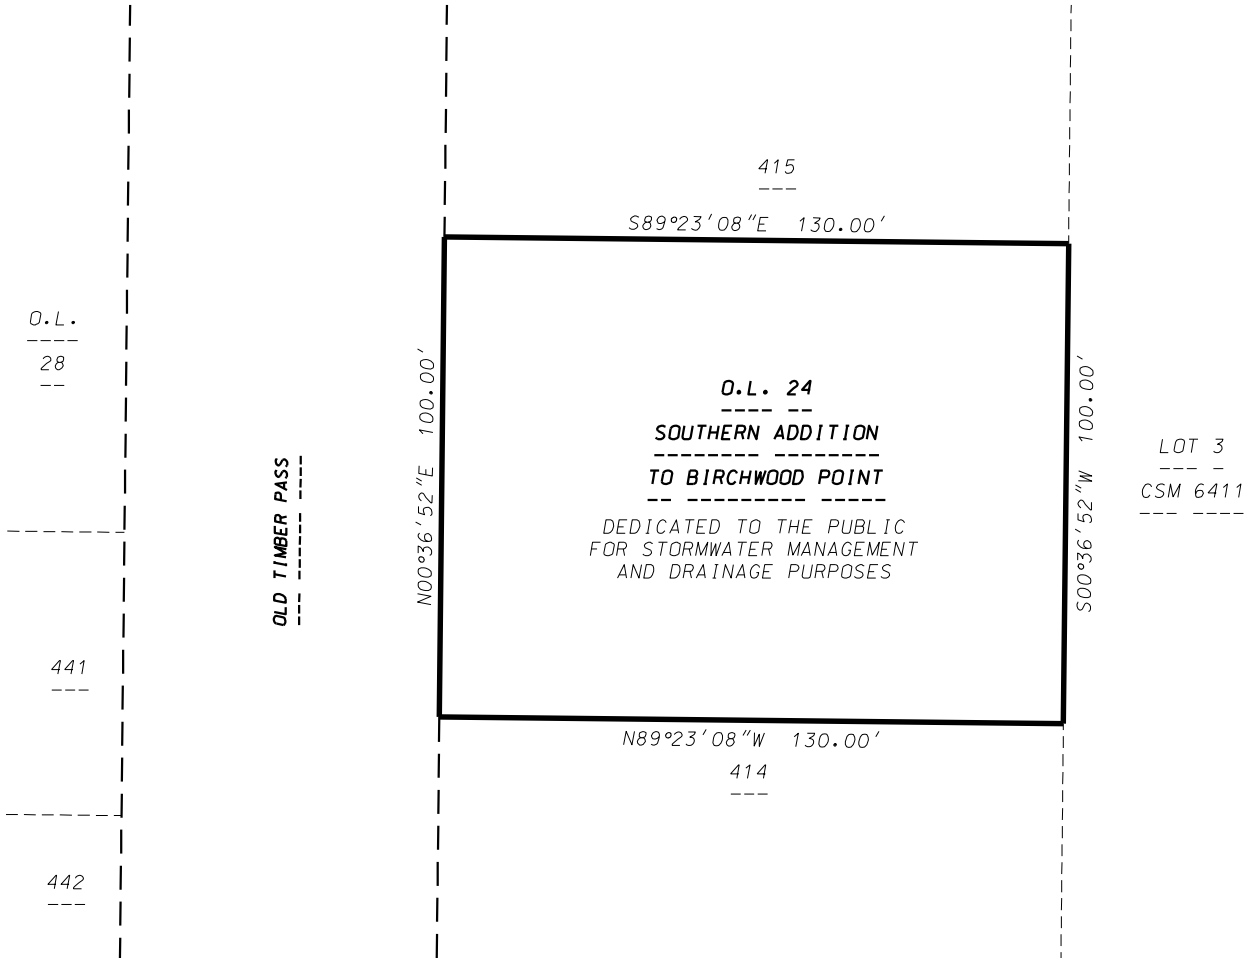

EXHIBIT "A"

LANDS SUBJECT TO RELIEF FROM CONDITIONS OF
GIFTS AND DEDICATIONS

D'ONOFRIO KOTTKE AND ASSOCIATES, INC.

7530 Westward Way, Madison, WI 53717
Phone: 608.833.7530 • Fax: 608.833.1089

YOUR NATURAL RESOURCE FOR LAND DEVELOPMENT

Scale 1" = 40'

SHEET 1 OF 4
DATE: 09-16-19
F.N.: 18-07-115