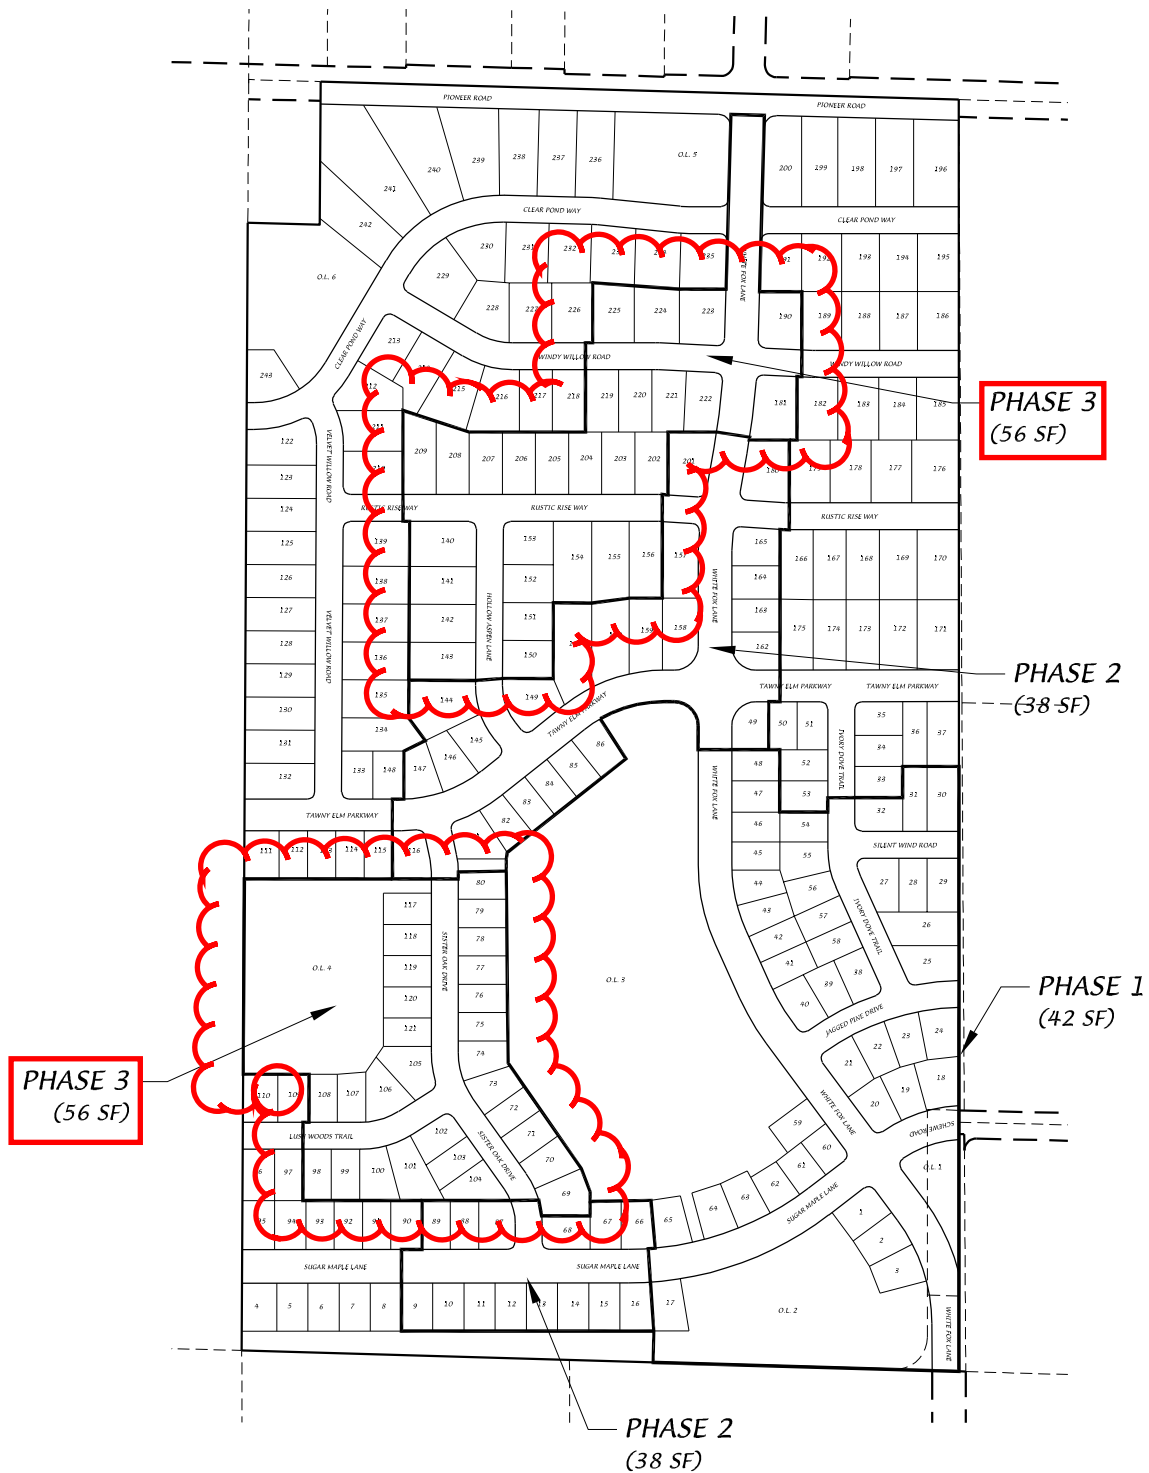

Eagle Trace Phase Map

D'ONOFRIO KOTTKE AND ASSOCIATES, INC.
 7530 Westward Way, Madison, WI 53717
 Phone: 608.833.7530 • Fax: 608.833.1089
YOUR NATURAL RESOURCE FOR LAND DEVELOPMENT

DATE: 02-28-19
 F.N.: 18-05-160
 REV.

DRAWN BY:

DIMENSIONS ARE FROM FACE OF CURB TO FACE OF CURB AND RIGHT OF WAY WIDTH.

EAGLE TRACE PHASE 3 LIMITS.

EAGLE TRACE PHASE 3 LIMITS.