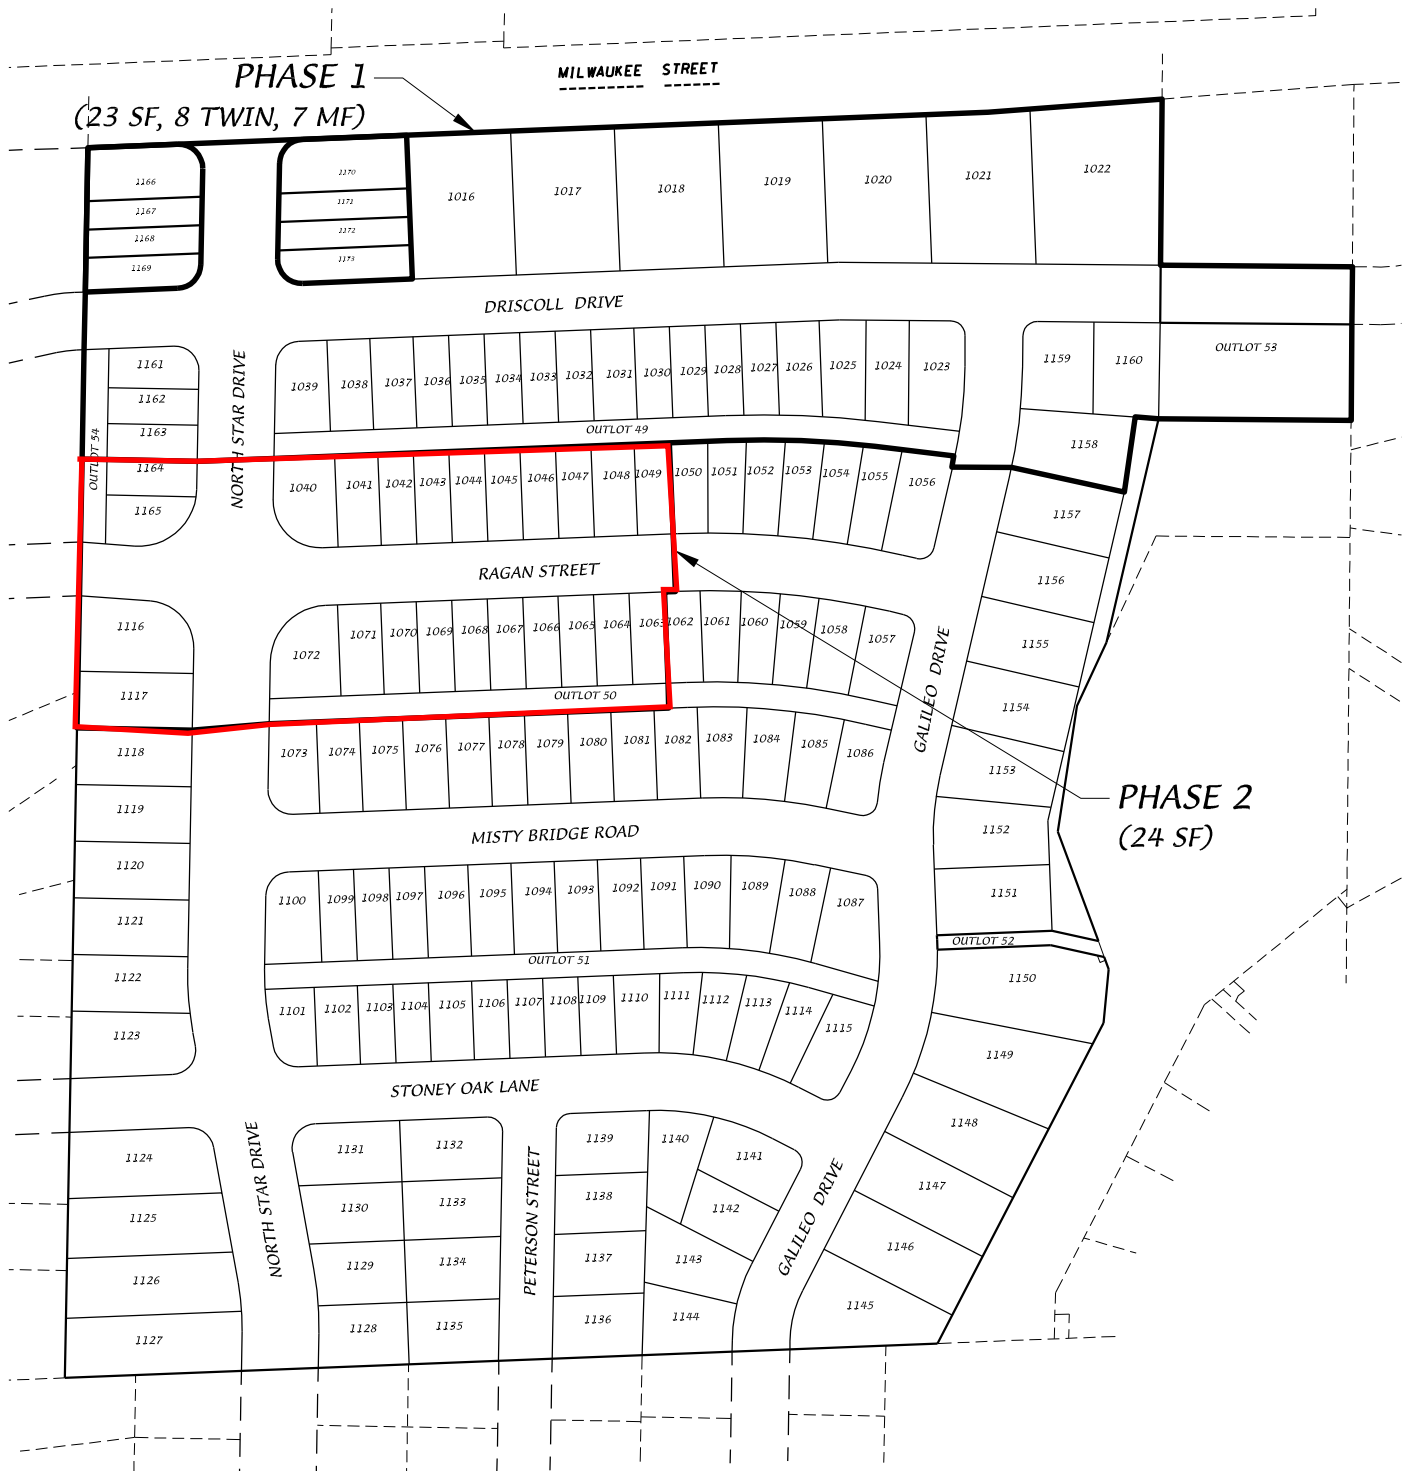

Grandview Commons Northeast Addition - Phase Map

D'ONOFRIO KOTTKE AND ASSOCIATES, INC.

7530 Westward Way, Madison, WI 53717
 Phone: 608.833.7530 • Fax: 608.833.1089
 YOUR NATURAL RESOURCE FOR LAND DEVELOPMENT

0 200

Scale 1" = 200'

DATE: 03-06-19
 F.N.: 18-05-162
 REV.

DRAWN BY:

U:/USER/1707115/DRAWINGS/PHASE MAP.DWG