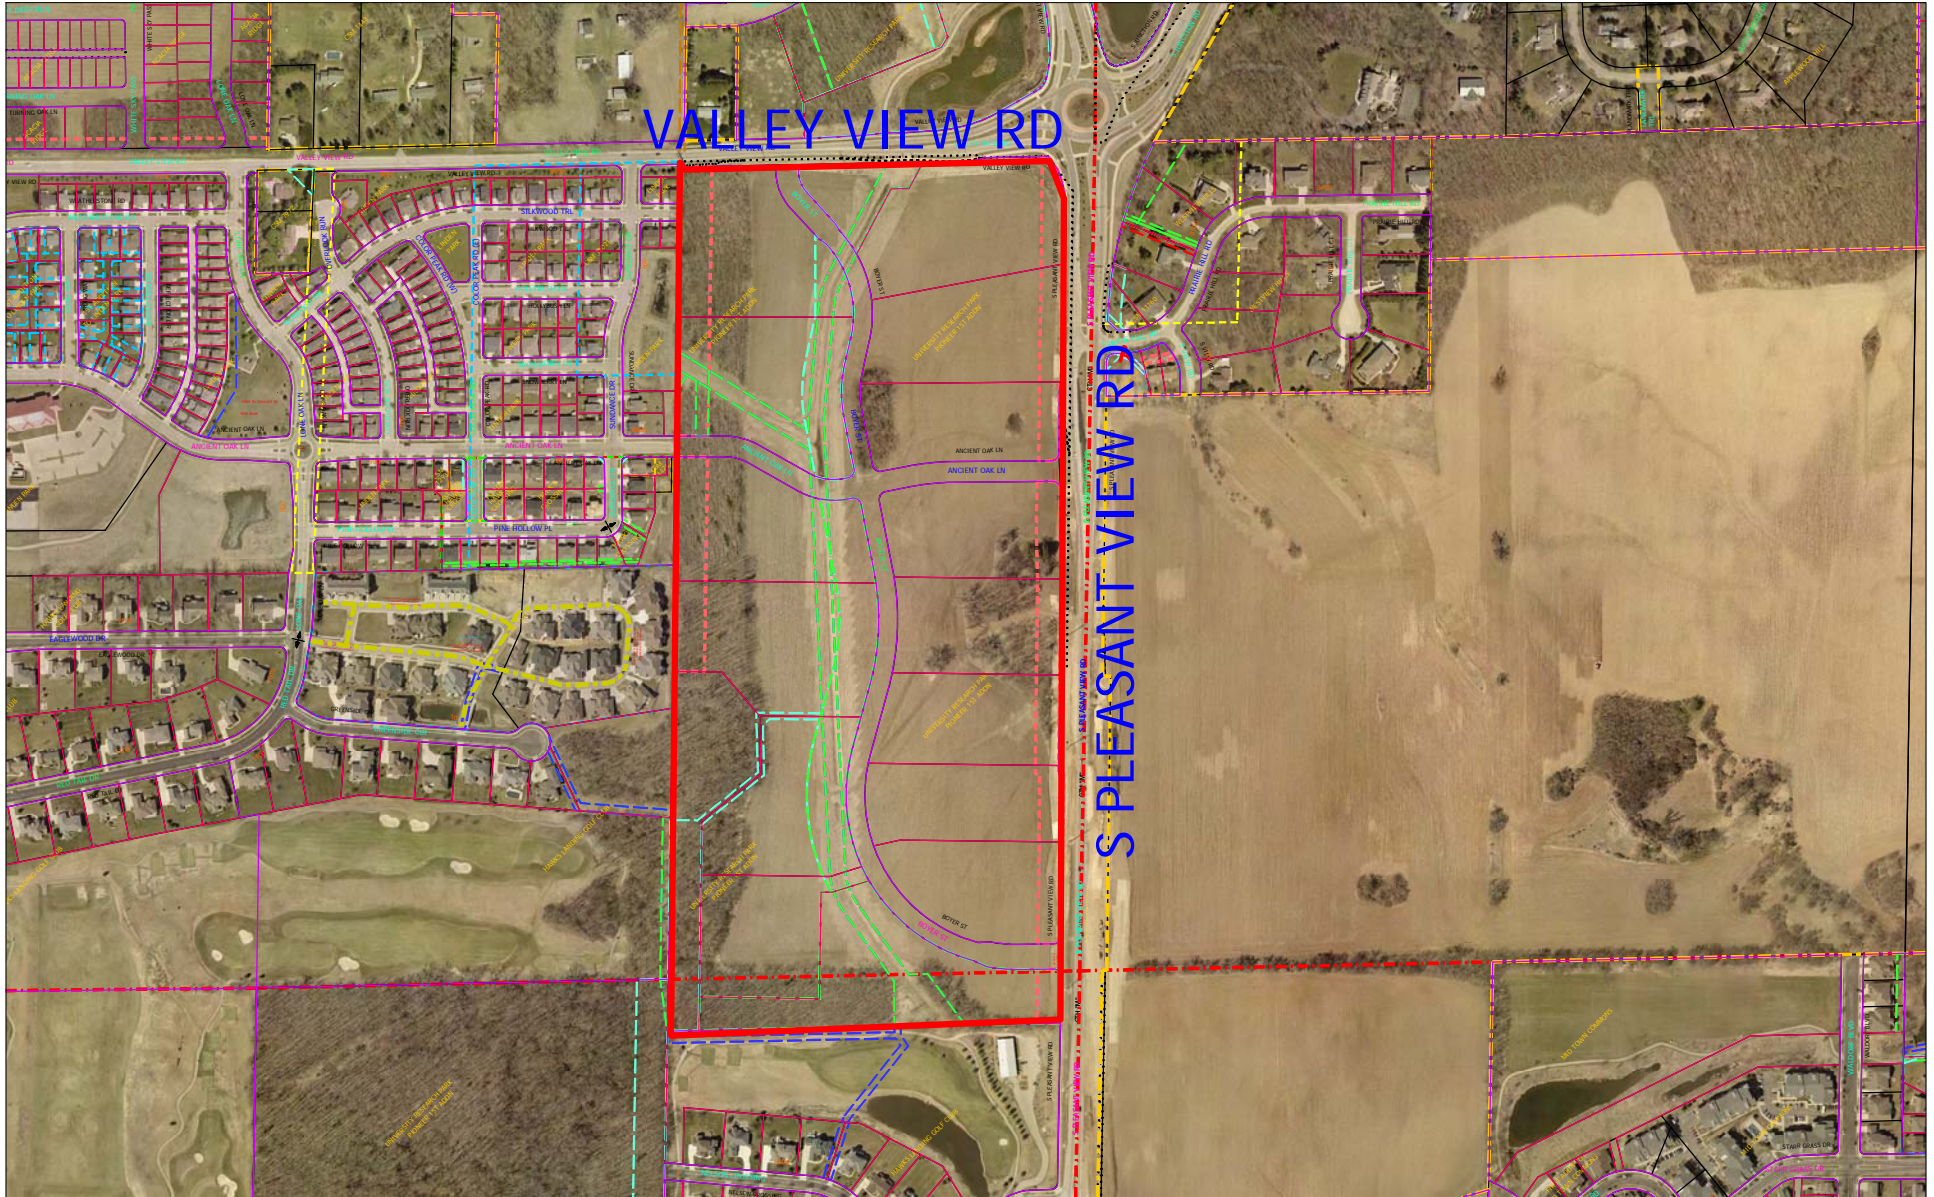

UNIVERSY RESEARCH PARK – PIONEER 1ST ADDITION

Time: 3/25/2019 2:18:29 PM

Session: C:\GTViewer_Sessions\Deming & Fourier SW.gts

City of Madison, WI - GIS/Mapping data

Printed By: entnt

Disclaimer: The City makes no representation about the accuracy of these records and shall not be liable for any damages