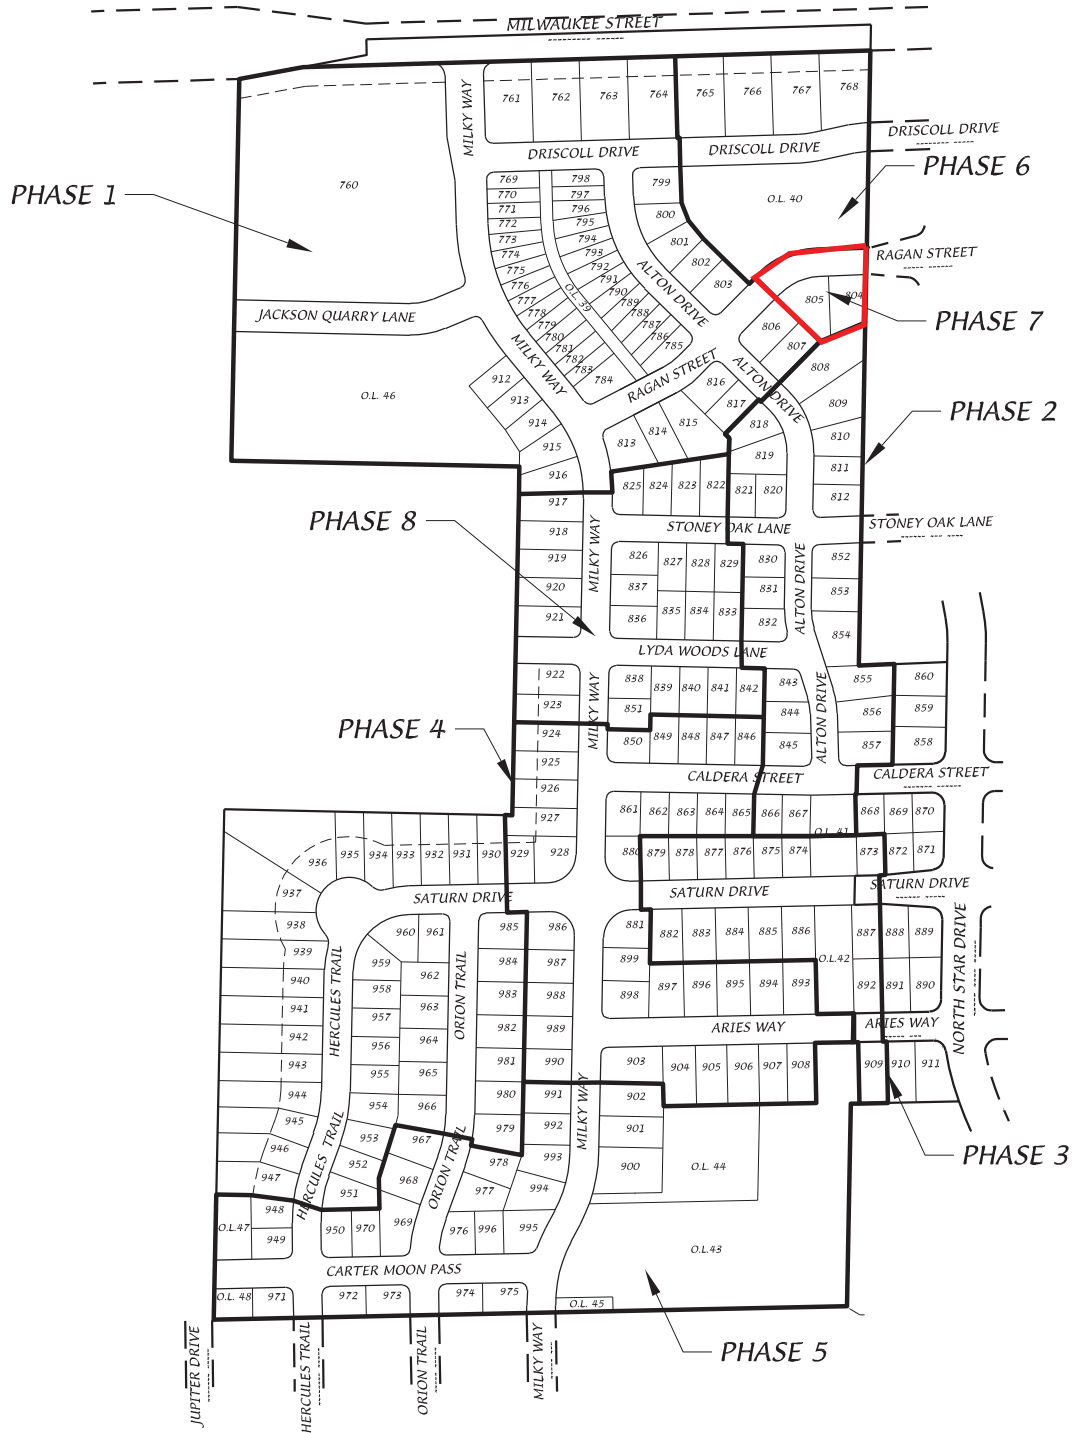

Grandview Commons North Addition- Phase Map

D'ONOFRIO KOTTKE AND ASSOCIATES, INC.

7530 Westward Way, Madison, WI 53717
 Phone: 608.833.7530 • Fax: 608.833.1089
YOUR NATURAL RESOURCE FOR LAND DEVELOPMENT

0 400
 Scale 1" = 400'

DATE: 10-23-18
 REV.:
 F.N.: 18-05-161
 DRAWN BY: JMS

U:/USER/1207105/DRAWINGS/Phase Map.DWG