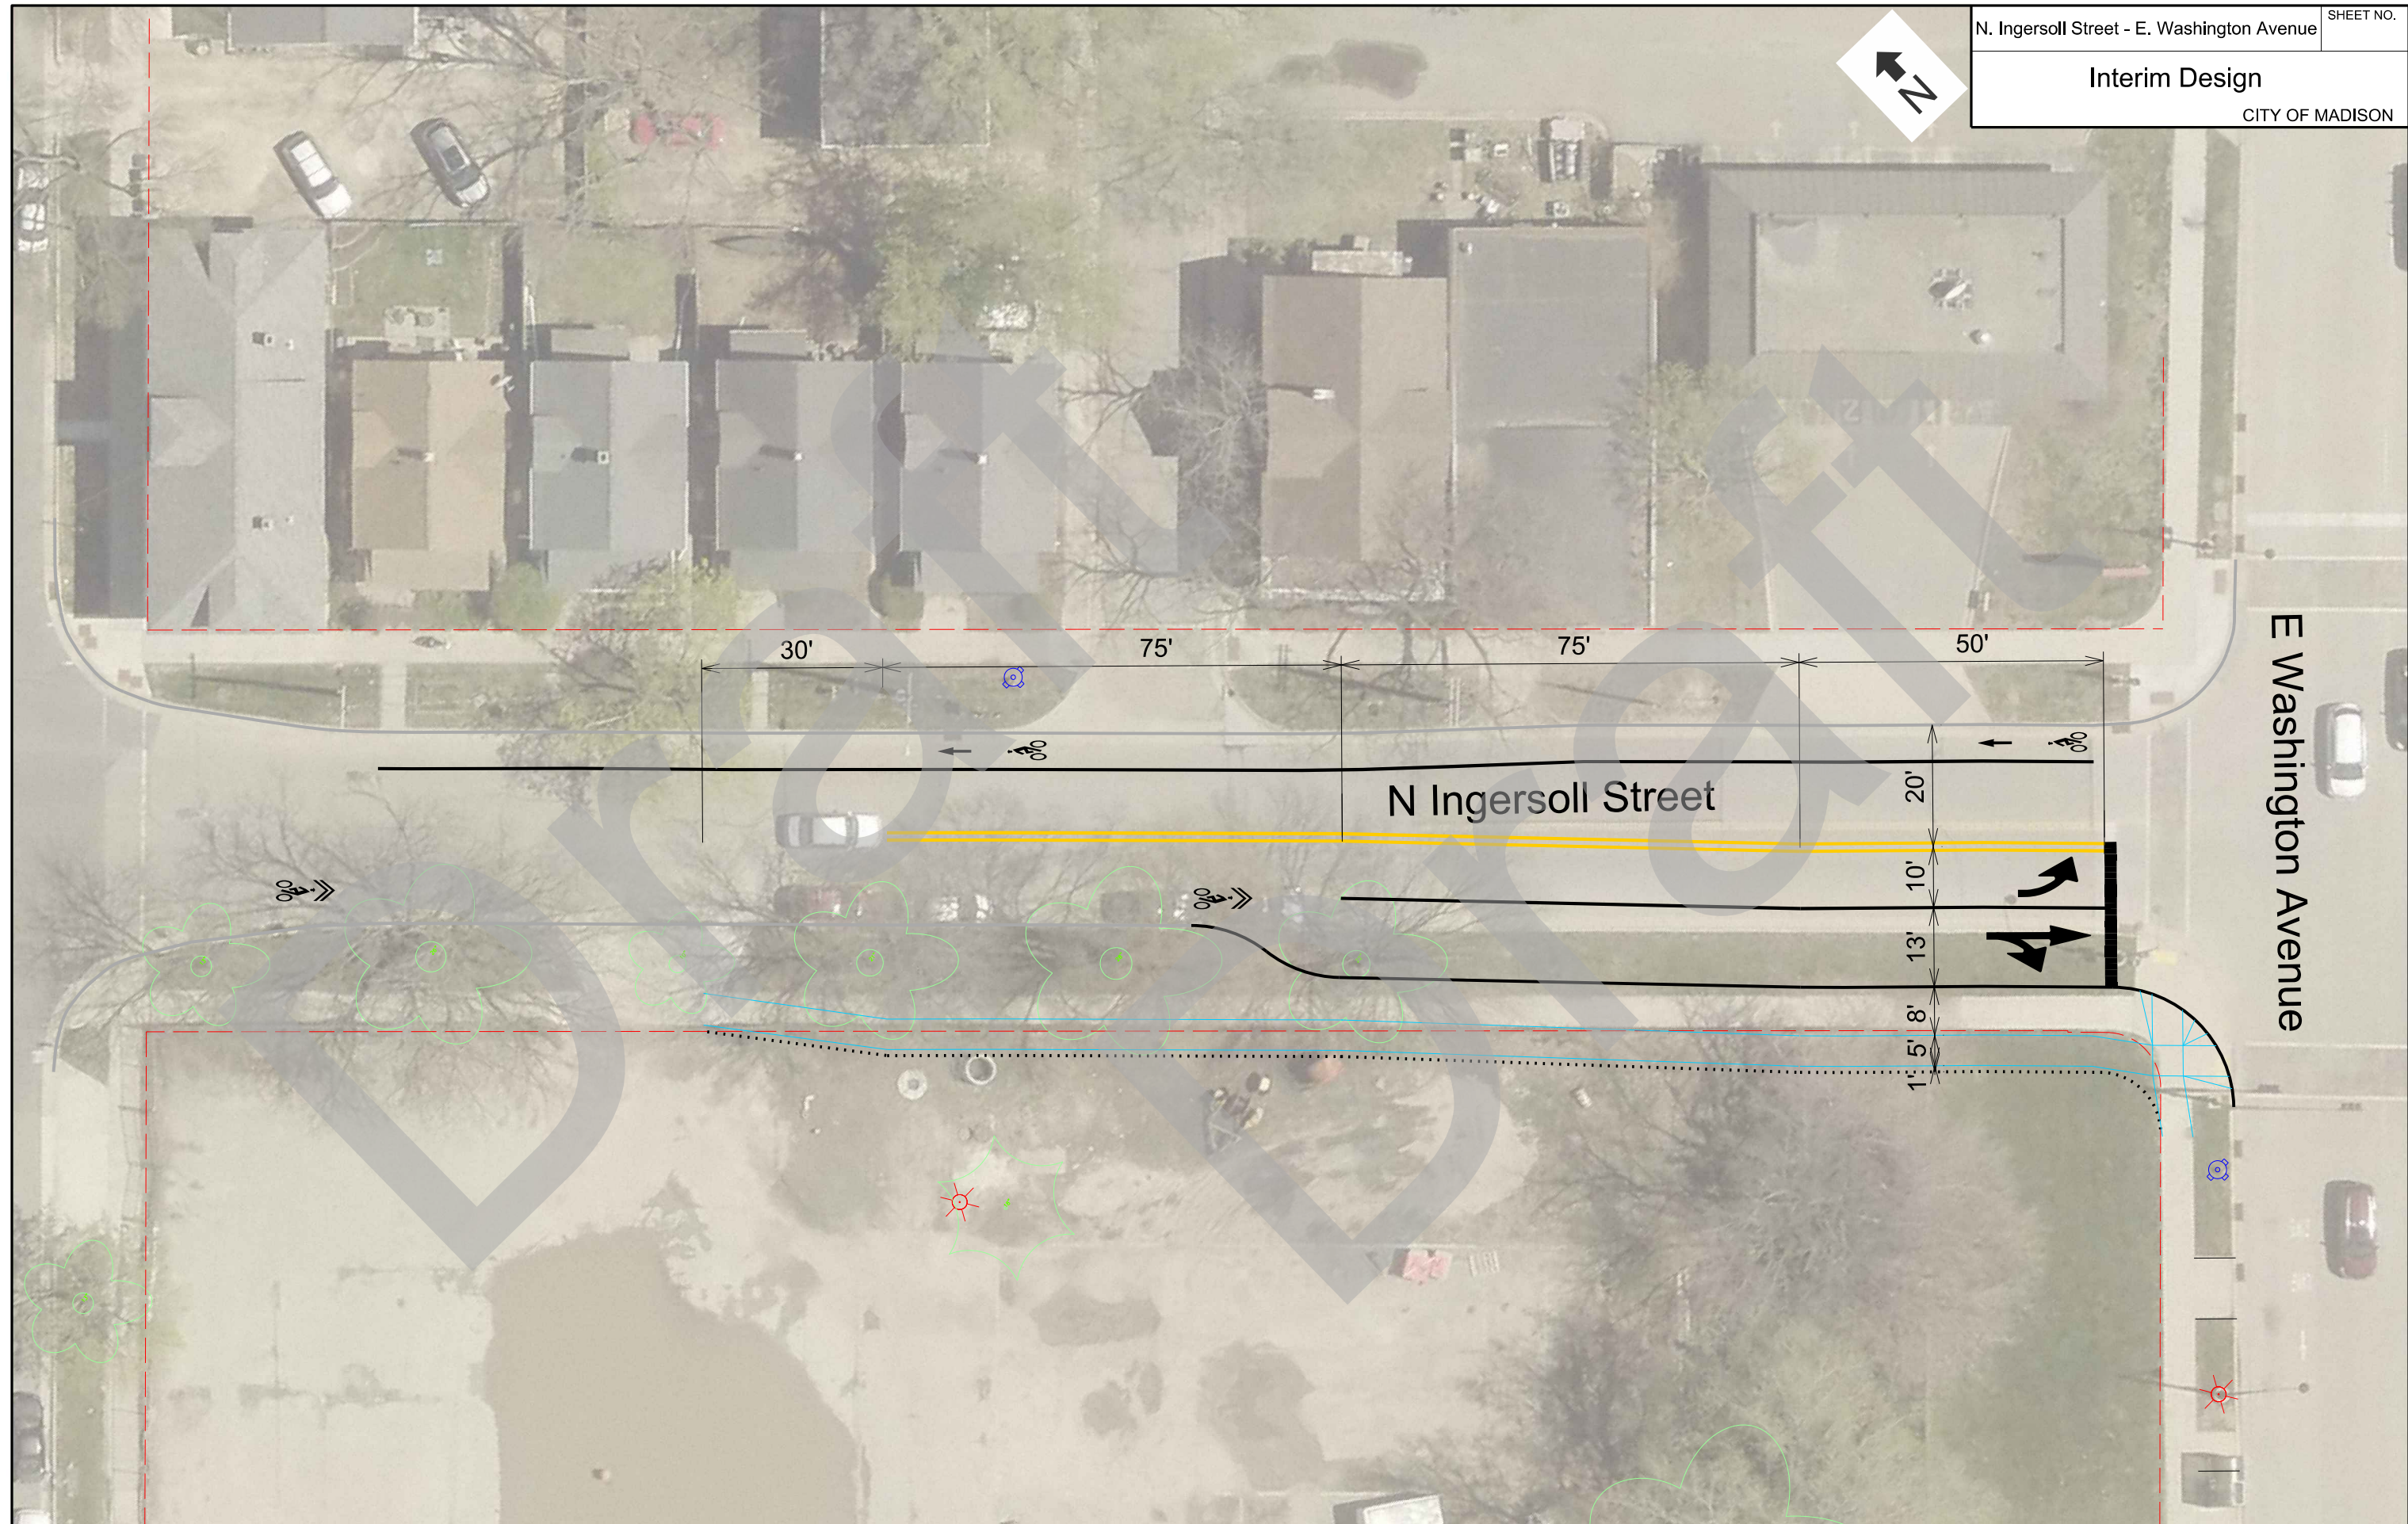

ORIGINATOR: CITY OF MADISON, TRAFFIC ENG. DIV.
REV. DATE:
PLOT NAME:
PLOT SCALE:

Long Range Design

CITY OF MADISON

ORIGINATOR: CITY OF MADISON, TRAFFIC ENG. DIV.
REV. DATE:
PLOT NAME:
PLOT SCALE: