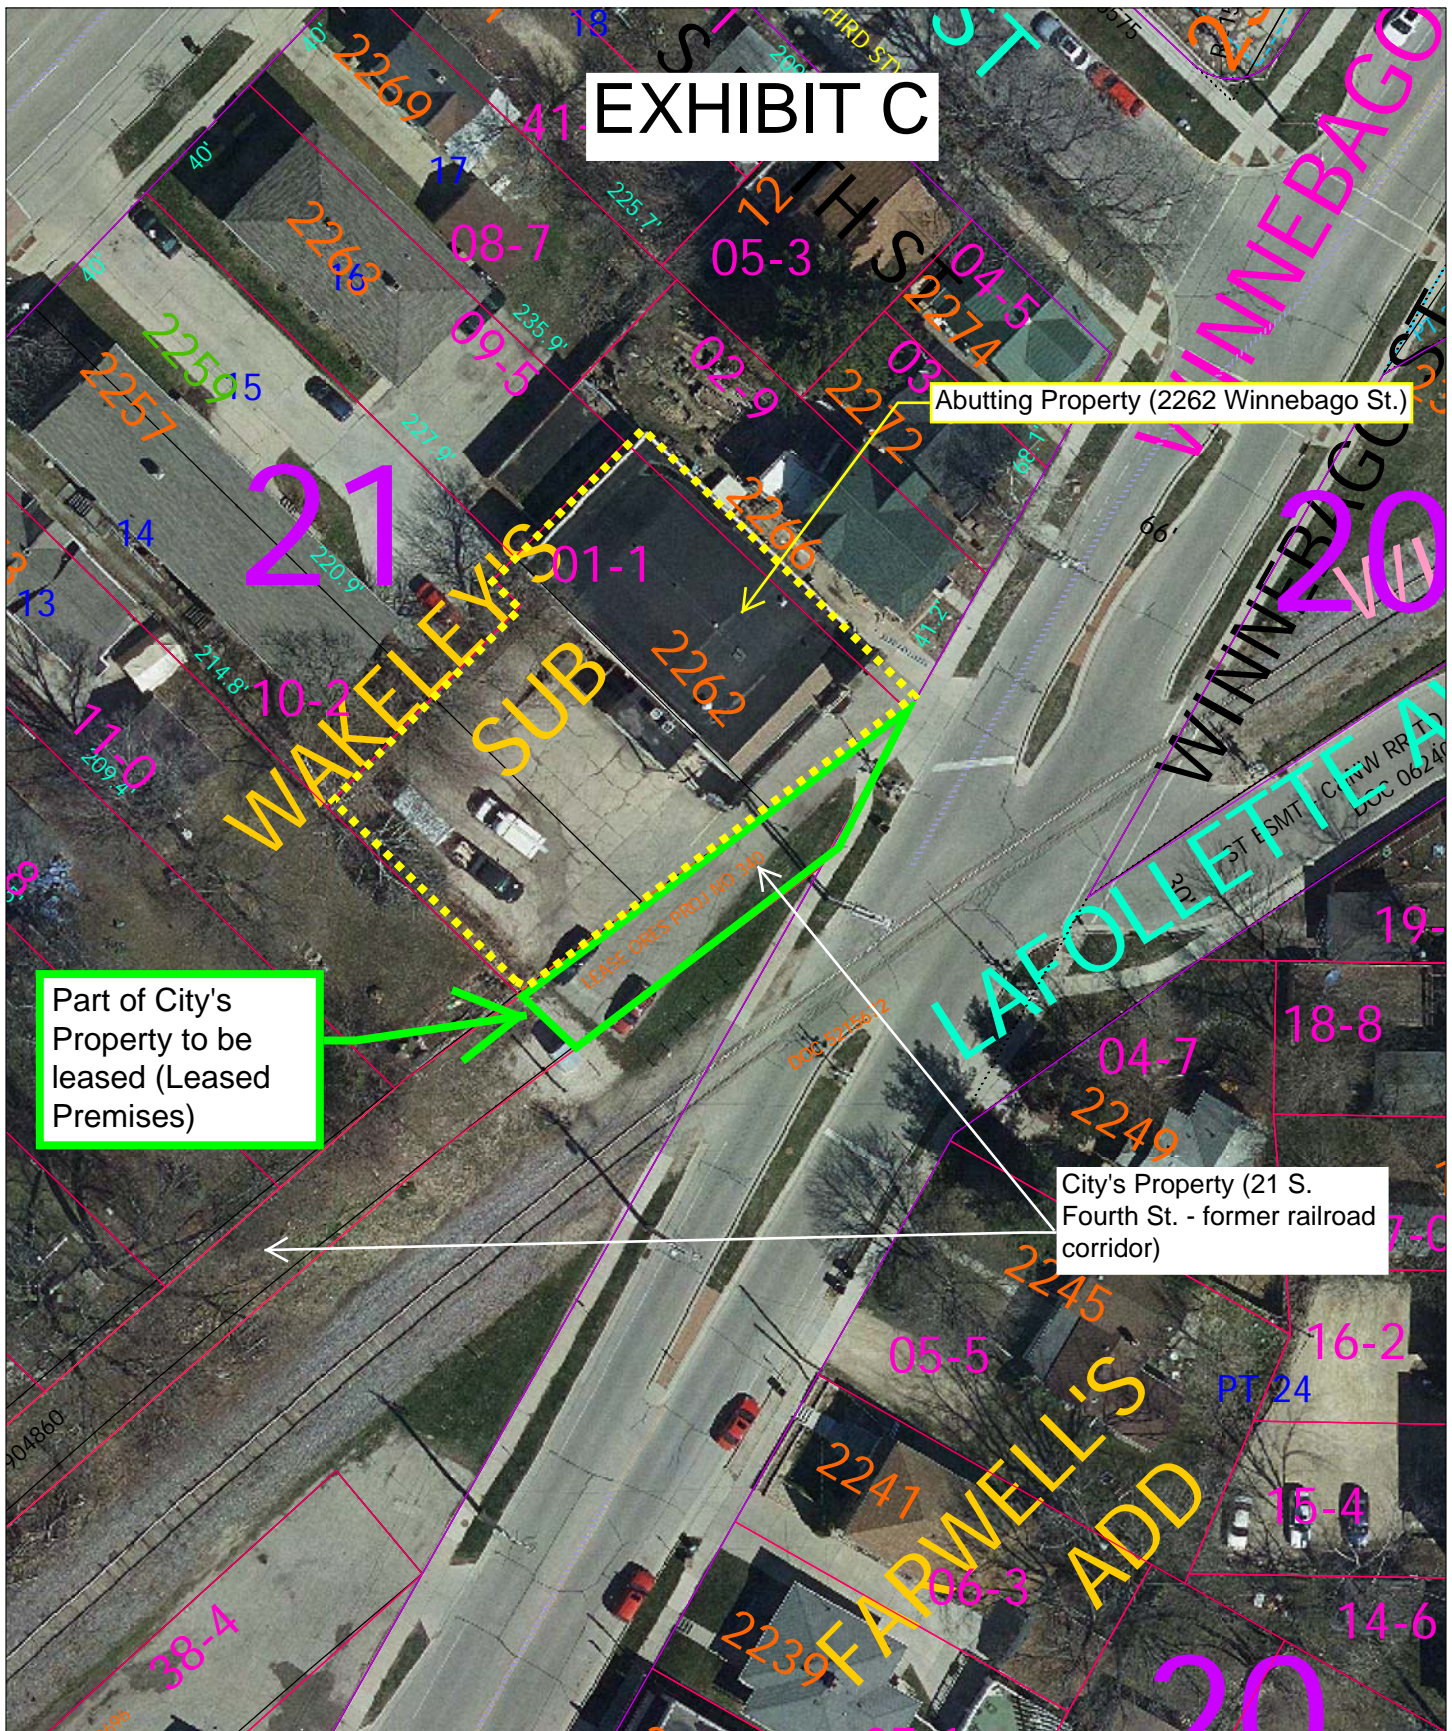

EXHIBIT C

Time: 4/24/2018 9:19:17 AM

Session: C:\Users\rehjf\Desktop\GT Viewer.gts

City of Madison, WI - GIS/Mapping data

Printed By: rehjf

Disclaimer: The City makes no representation about the accuracy of these records and shall not be liable for any damages