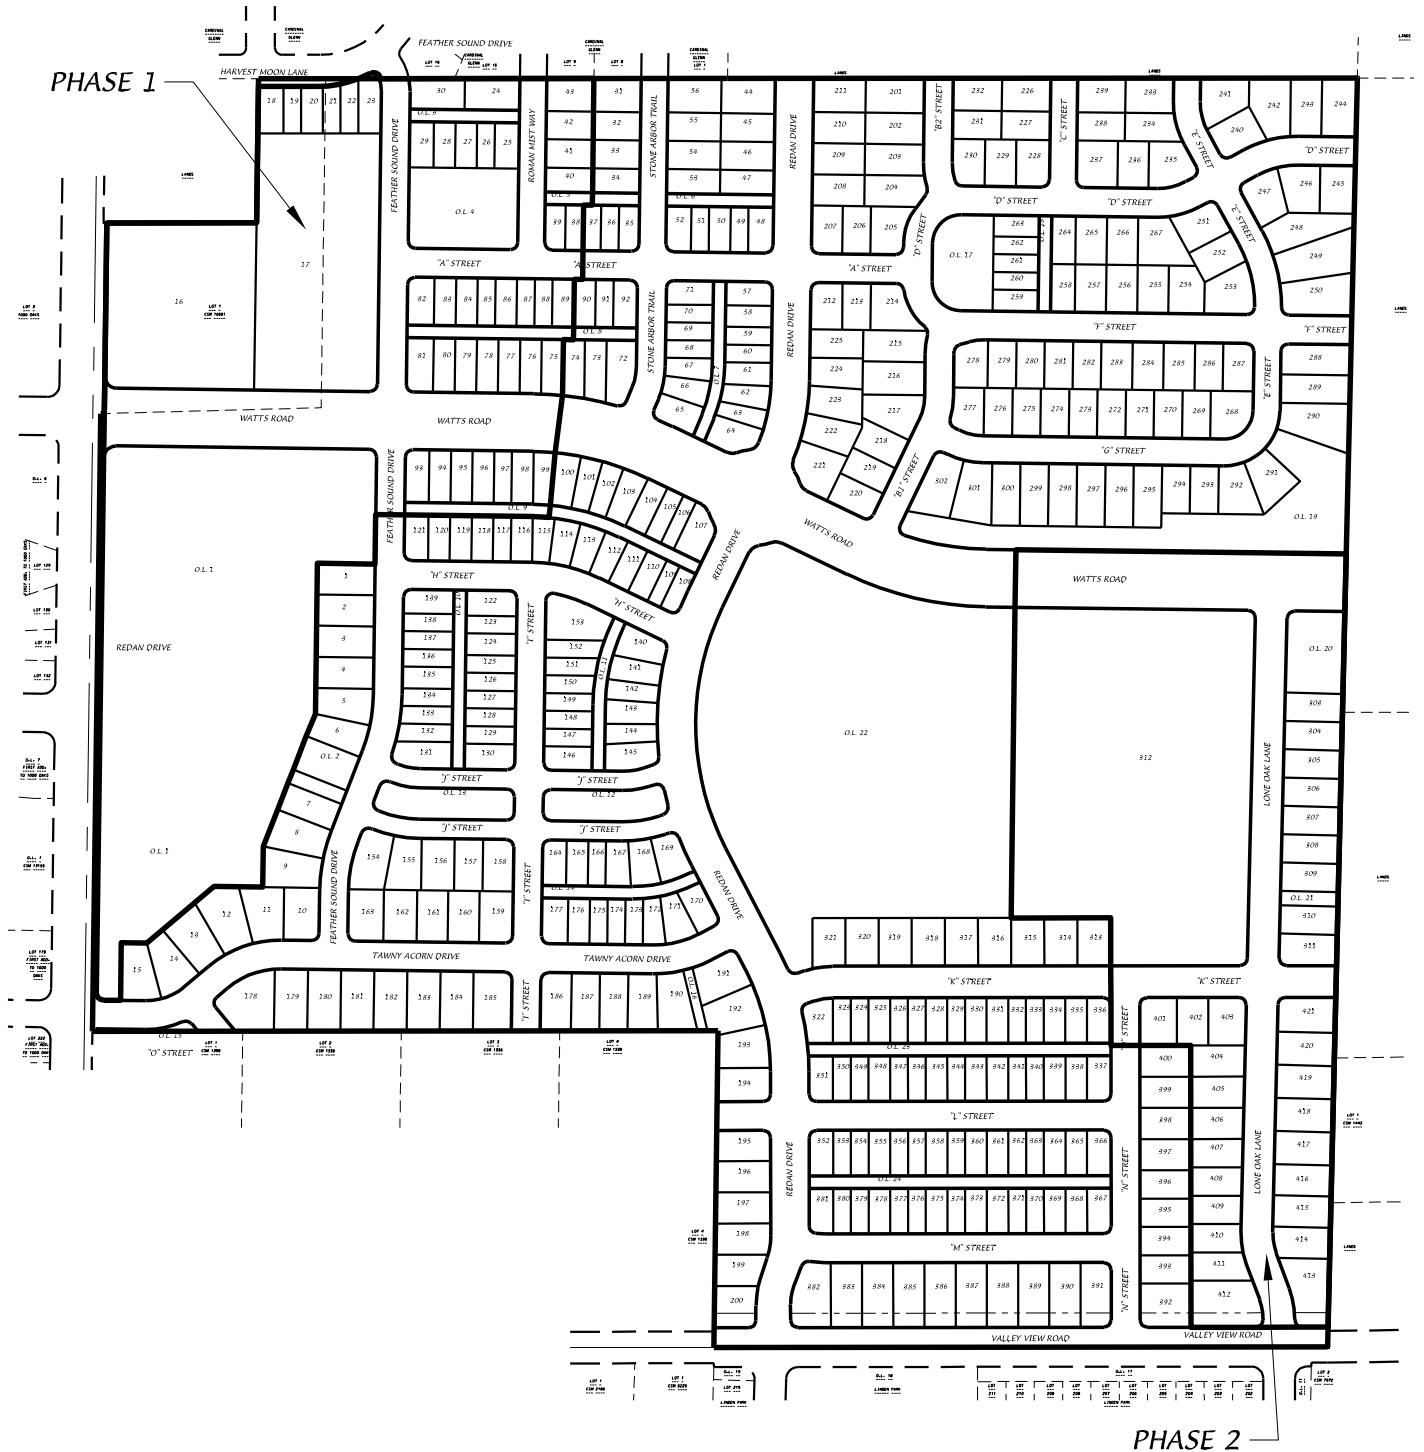

# Acacia Ridge- Phase Map

**D'ONOFRIO KOTTKE AND ASSOCIATES, INC.**

7530 Westward Way, Madison, WI 53717  
 Phone: 608.833.7530 • Fax: 608.833.1089  
**YOUR NATURAL RESOURCE FOR LAND DEVELOPMENT**

0 400  
  
 Scale 1" = 400'

DATE: 03-23-18

REV.:

F.N.: 15-07-133

DRAWN BY: JMS

U:/USER/1507133/DRAWINGS/Phase Map.DWG