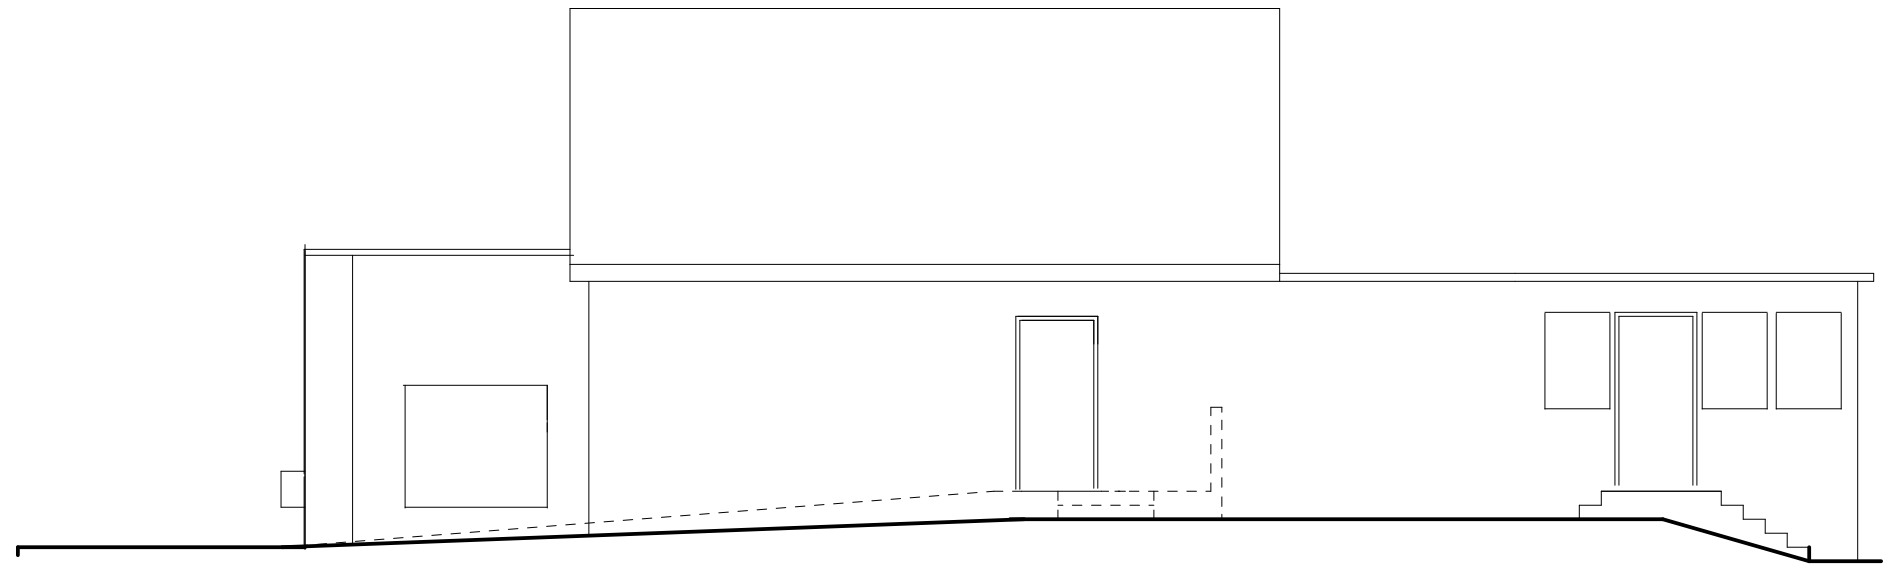

Existing Site Plan

Proposed Site Plan

Location @ 1' = 50'

Existing & Proposed Site Plans @ 1/16"=1'-0"
 New Deck for Grandpa's Restaurant
 1374-80 Williamson Street
 May 18, 2018

Project Data:
 Deck Area 422 SF
 Deck Seating 30
 Bike Stalls 7

Existing Northt

Existing South

Proposed North

Proposed South

Existing East

Proposed East