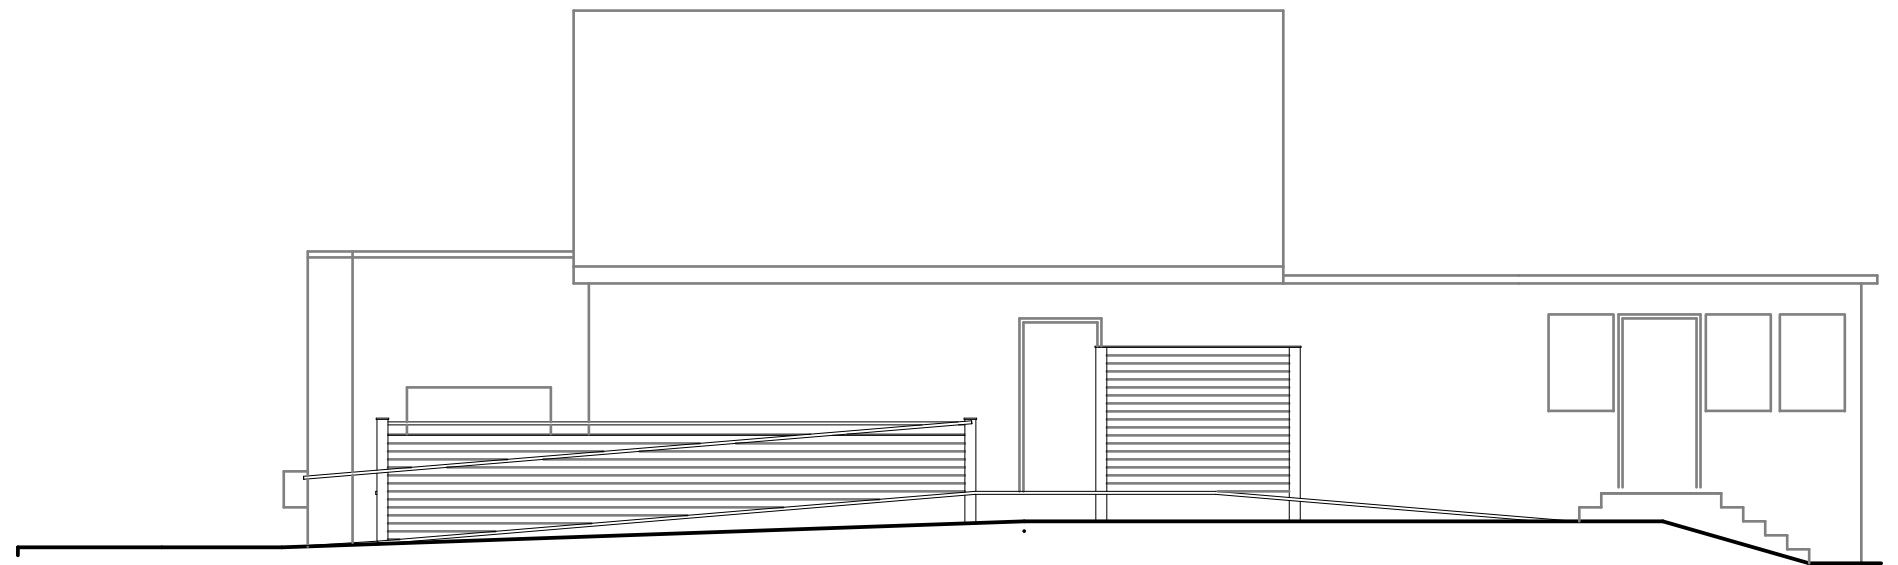

Existing Site Plan

Proposed Site Plan

Location @ 1' = 50'

Existing & Proposed Site Plans @ 1/16"=1'-0"
 New Deck for Grandpa's Restaurant
 1374-80 Williamson Street
 May 18, 2018

Project Data:
 Deck Area 422 SF
 Deck Seating 30
 Bike Stalls 7

Existing Northt

Existing South

Proposed North

Proposed South

Existing East

Proposed East