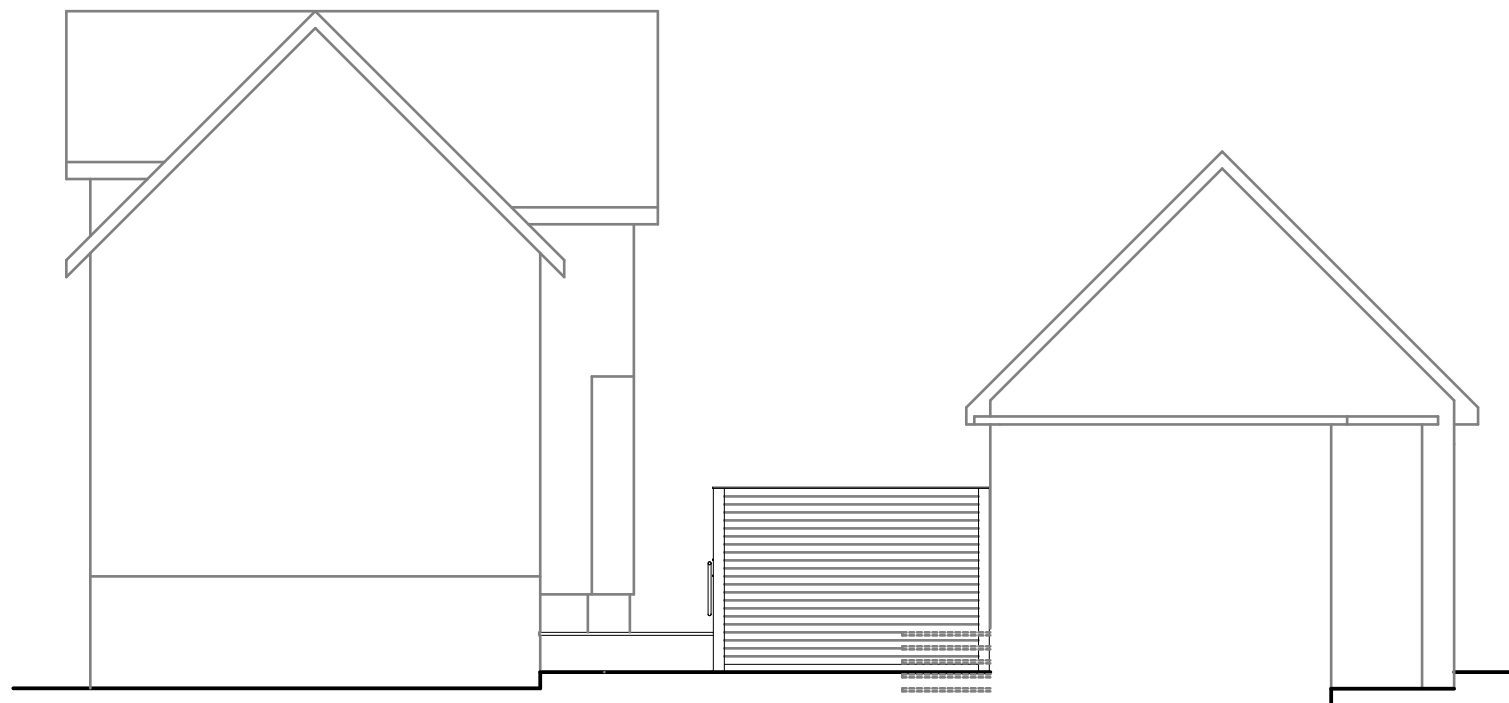

Existing Site Plan

Proposed Site Plan

Location @ 1' = 50'

Existing & Proposed Site Plans @ 1/16"=1'-0"
 New Deck for Grandpa's Restaurant
 1374-80 Williamson Street
 May 18, 2018

Project Data:
 Deck Area 422 SF
 Deck Seating 30
 Bike Stalls 7

Existing Northt

Existing South

Proposed North

Proposed South

Existing East

Proposed East