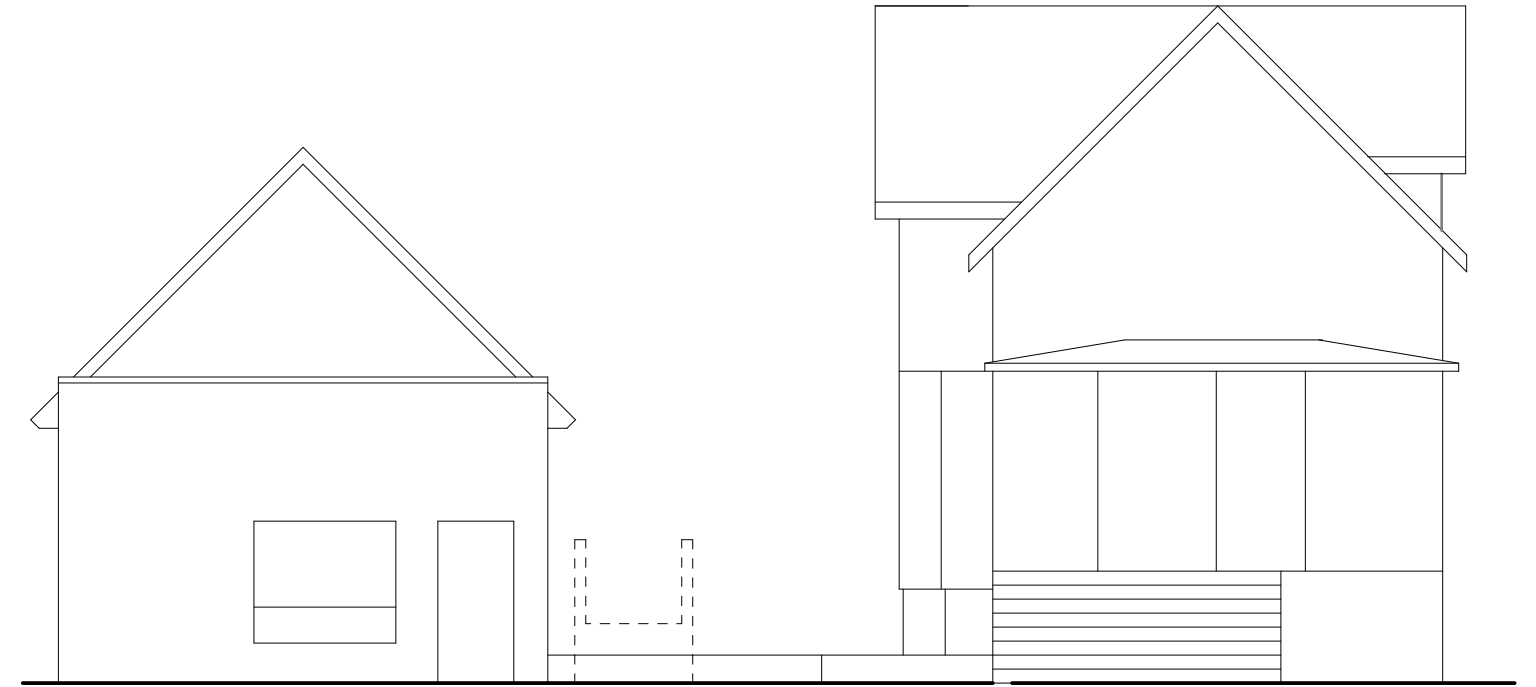

Existing Site Plan

Proposed Site Plan

Location @ 1' = 50'

Existing & Proposed Site Plans @ 1/16"=1'-0"
 New Deck for Grandpa's Restaurant
 1374-80 Williamson Street
 May 18, 2018

Project Data:
 Deck Area 422 SF
 Deck Seating 30
 Bike Stalls 7

Existing Northt

Existing South

Proposed North

Proposed South

Existing East

Proposed East