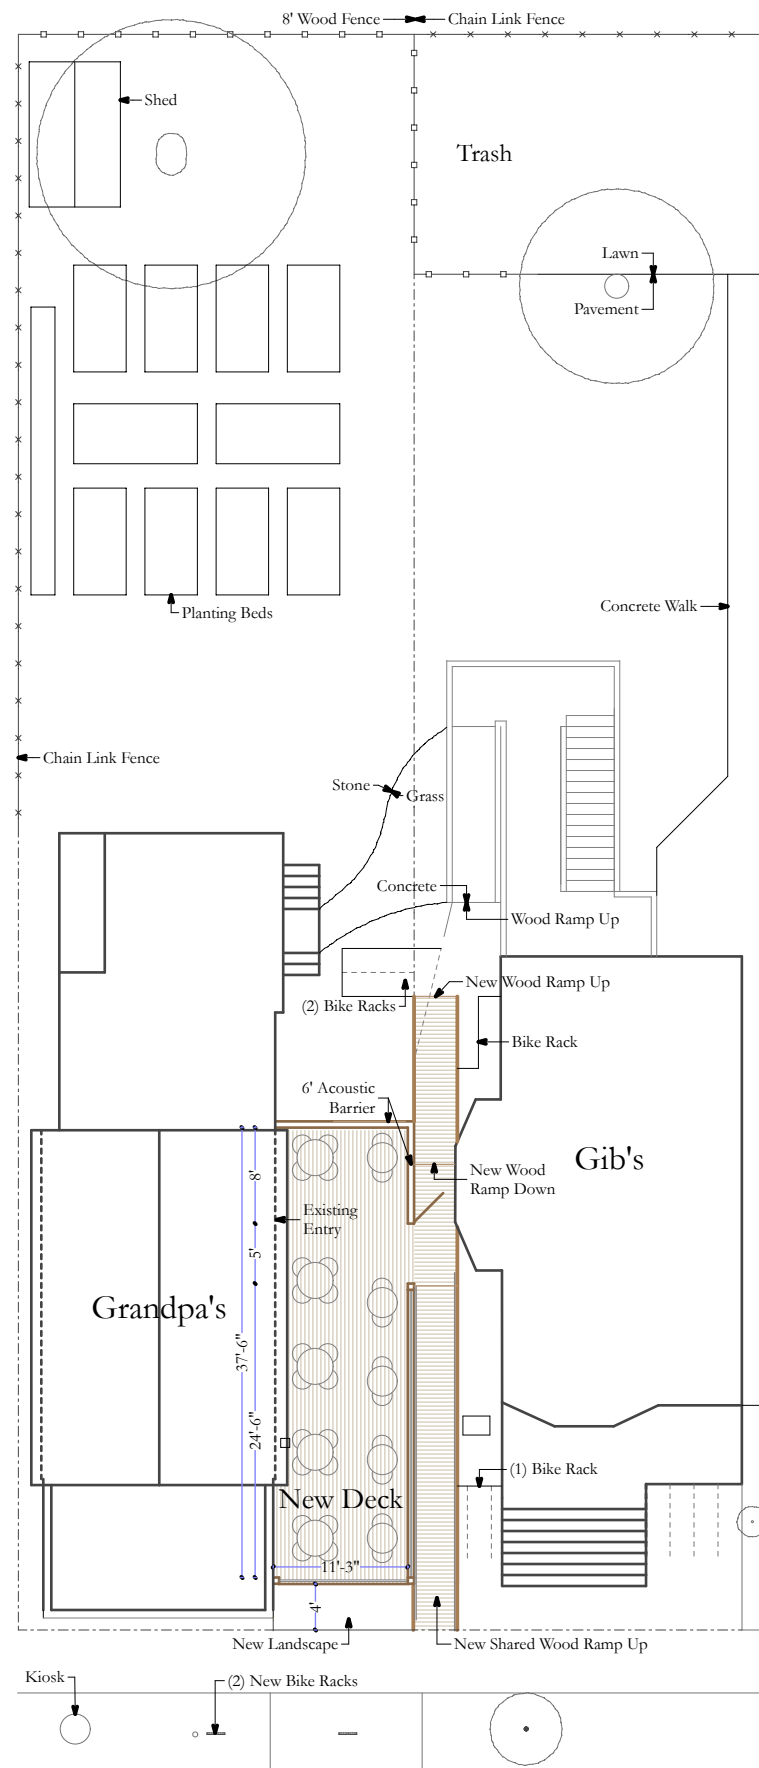

Existing Site Plan

Proposed Site Plan

Location @ 1' = 50'

Existing & Proposed Site Plans @ 1/16"=1'-0"
 New Deck for Grandpa's Restaurant
 1374-80 Williamson Street
 May 18, 2018

Project Data:
 Deck Area 422 SF
 Deck Seating 30
 Bike Stalls 7

Existing Northt

Existing South

Proposed North

Proposed South

Existing East

Proposed East