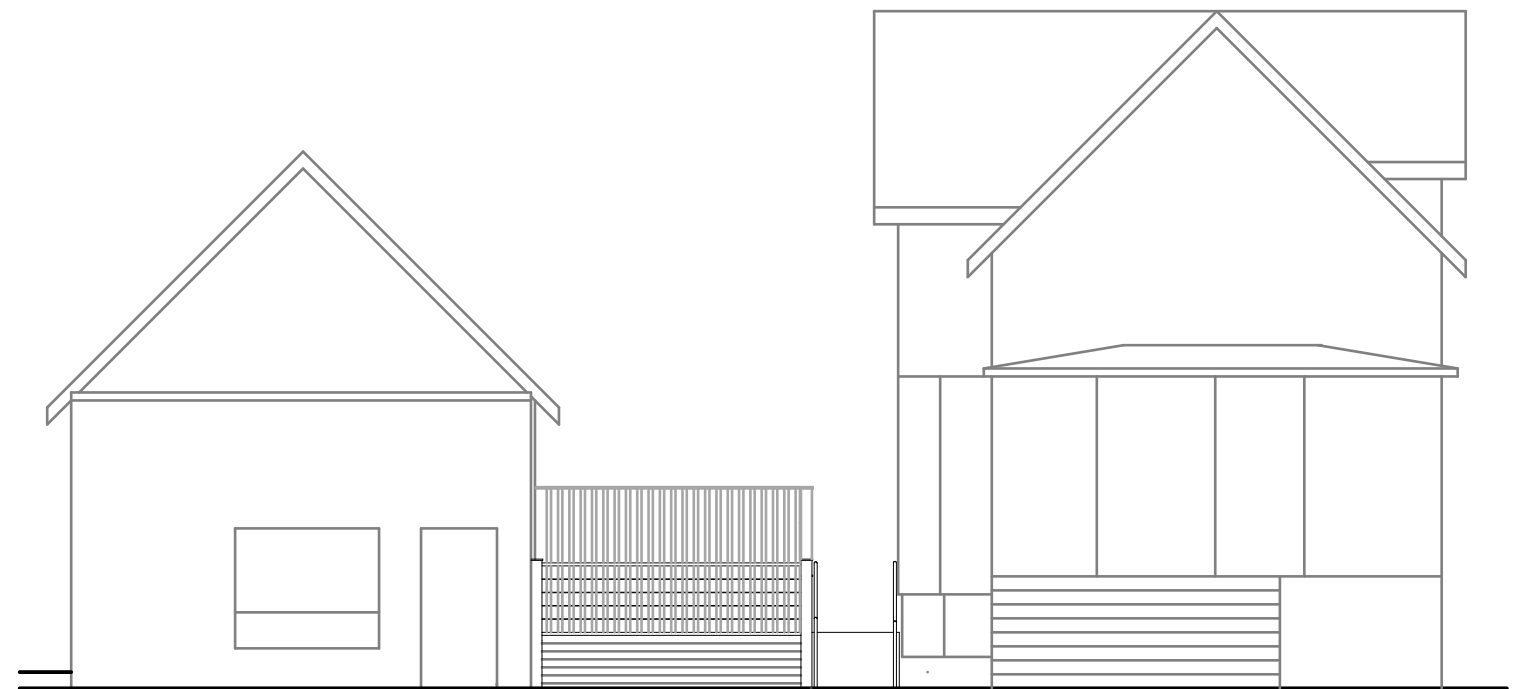

Existing Site Plan

Proposed Site Plan

Location @ 1' = 50'

Existing & Proposed Site Plans @ 1/16"=1'-0"
 New Deck for Grandpa's Restaurant
 1374-80 Williamson Street
 May 18, 2018

Project Data:
 Deck Area 422 SF
 Deck Seating 30
 Bike Stalls 7

Existing Northt

Existing South

Proposed North

Proposed South

Existing East

Proposed East