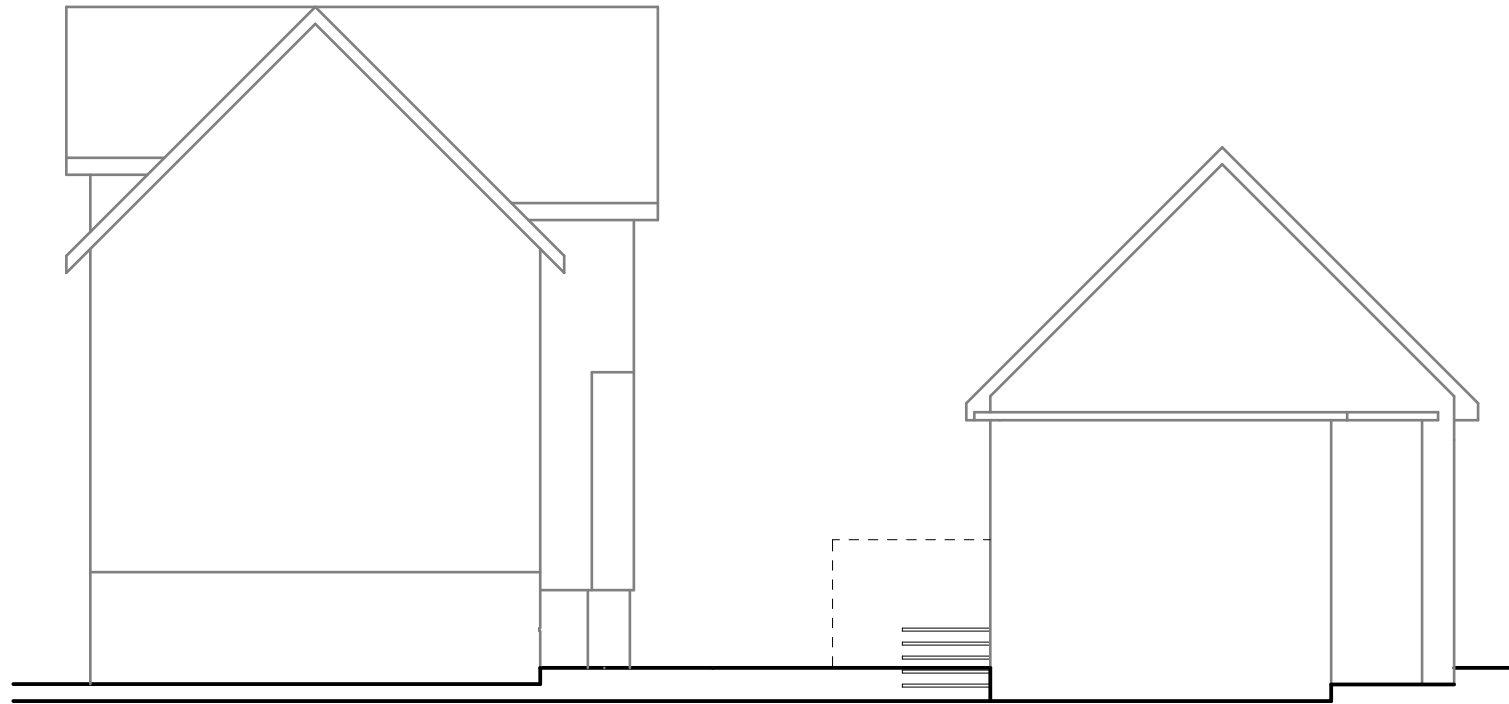

Existing Site Plan

Proposed Site Plan

Location @ 1' = 50'

Existing & Proposed Site Plans @ 1/16"=1'-0"
 New Deck for Grandpa's Restaurant
 1374-80 Williamson Street
 May 18, 2018

Project Data:
 Deck Area 422 SF
 Deck Seating 30
 Bike Stalls 7

Existing Northt

Existing South

Proposed North

Proposed South

Existing East

Proposed East