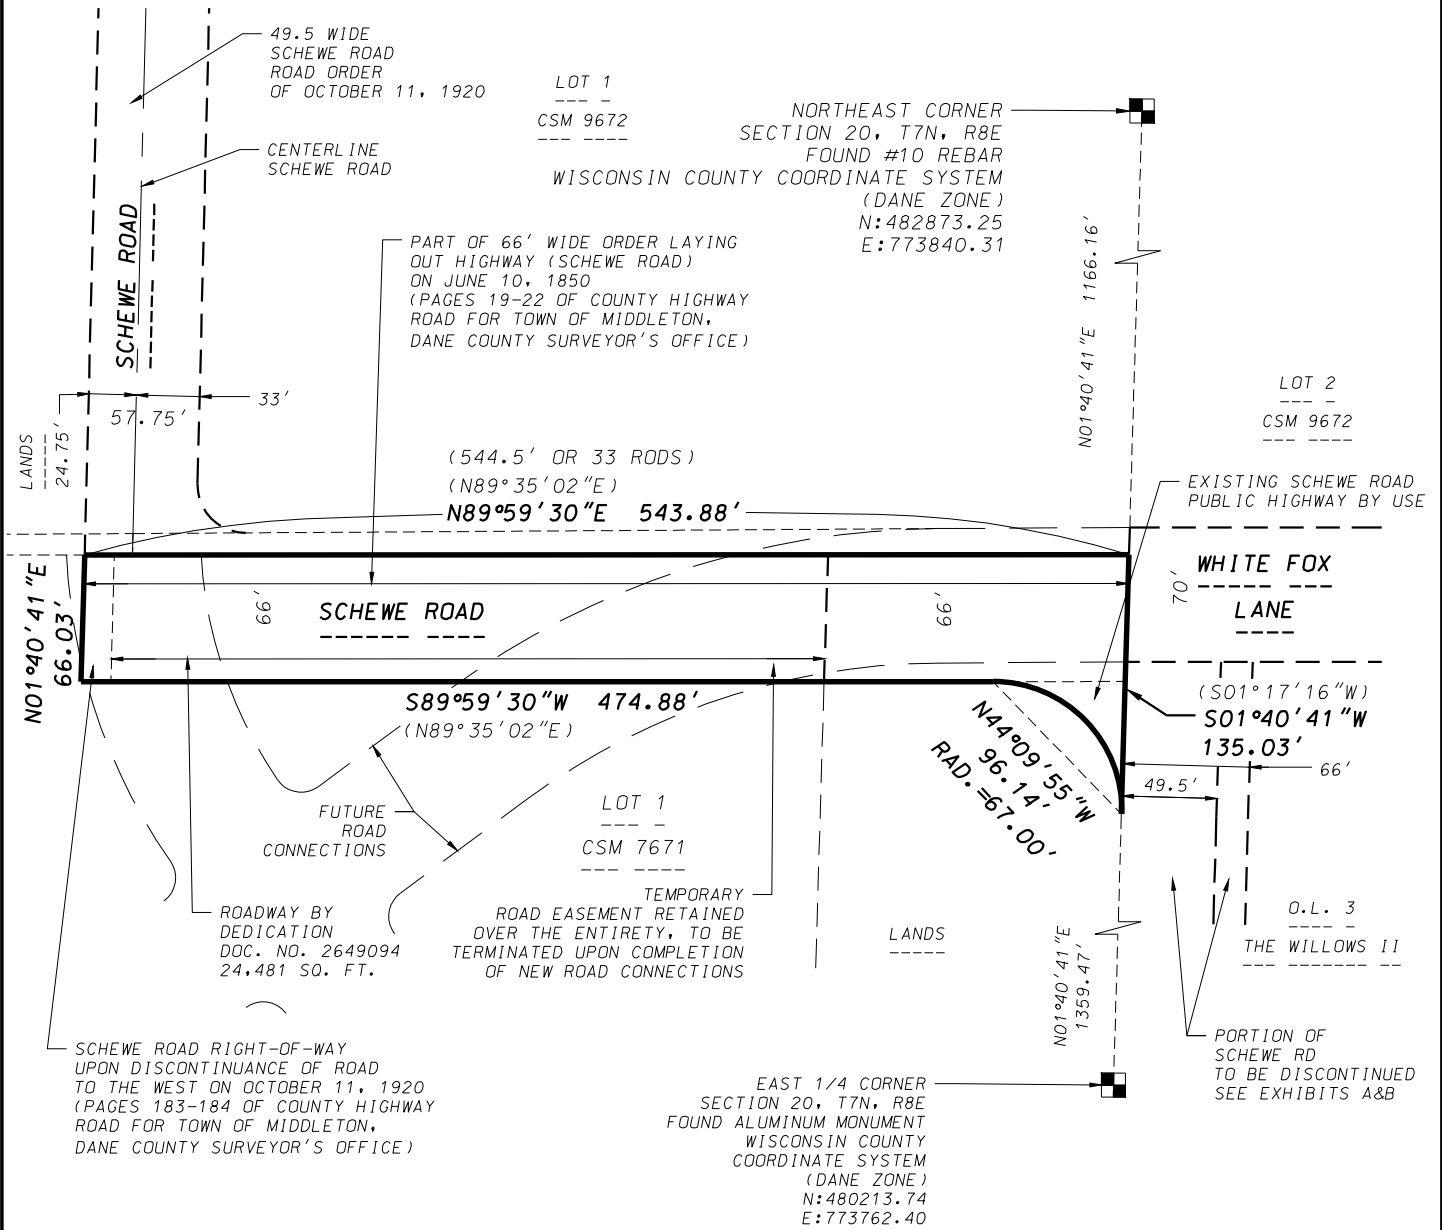

EXHIBIT "C"

GRID NORTH
WISCONSIN COUNTY COORDINATE SYSTEM
DANE ZONE

0 100

Scale 1" = 100'

DATE: 04-18-18

F.N.: 17-07-114

D'ONOFRIO KOTTKE AND ASSOCIATES, INC.

7530 Westward Way, Madison, WI 53717
Phone: 608.833.7530 • Fax: 608.833.1089