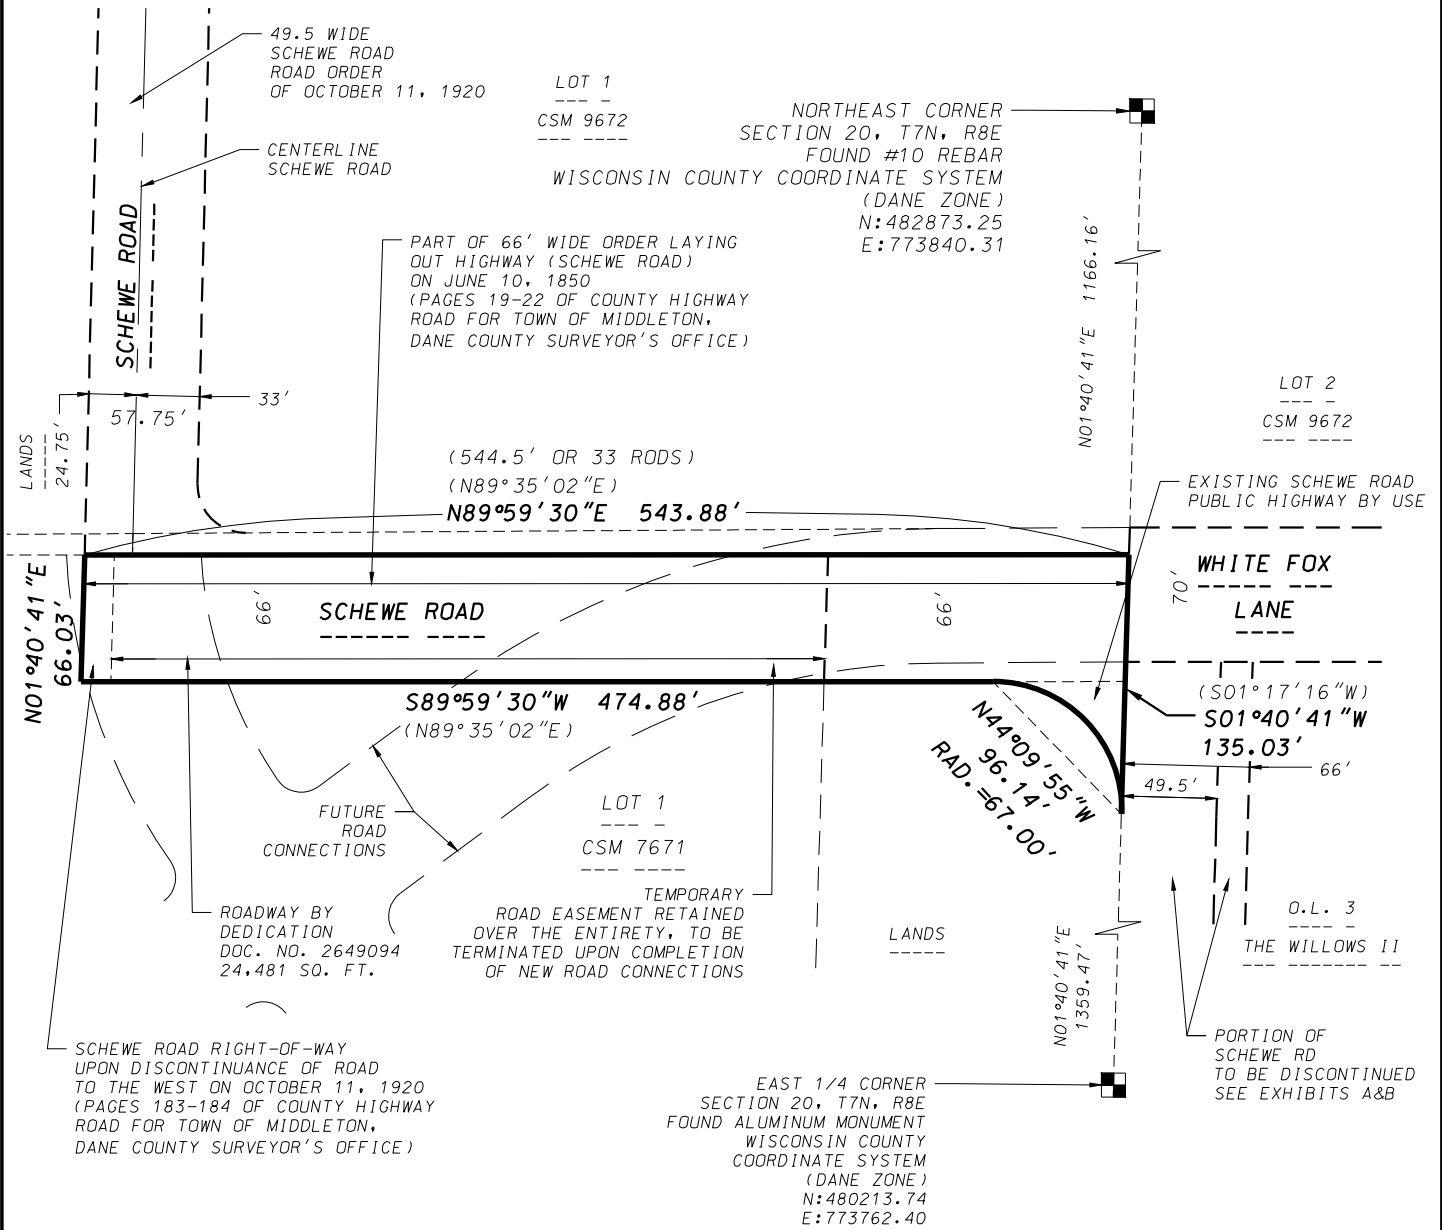

EXHIBIT "C"

GRID NORTH
WISCONSIN COUNTY COORDINATE SYSTEM
DANE ZONE

0 100

Scale 1" = 100'

DATE: 04-18-18

F.N.: 17-07-114

D'ONOFRIO KOTTKE AND ASSOCIATES, INC.

7530 Westward Way, Madison, WI 53717