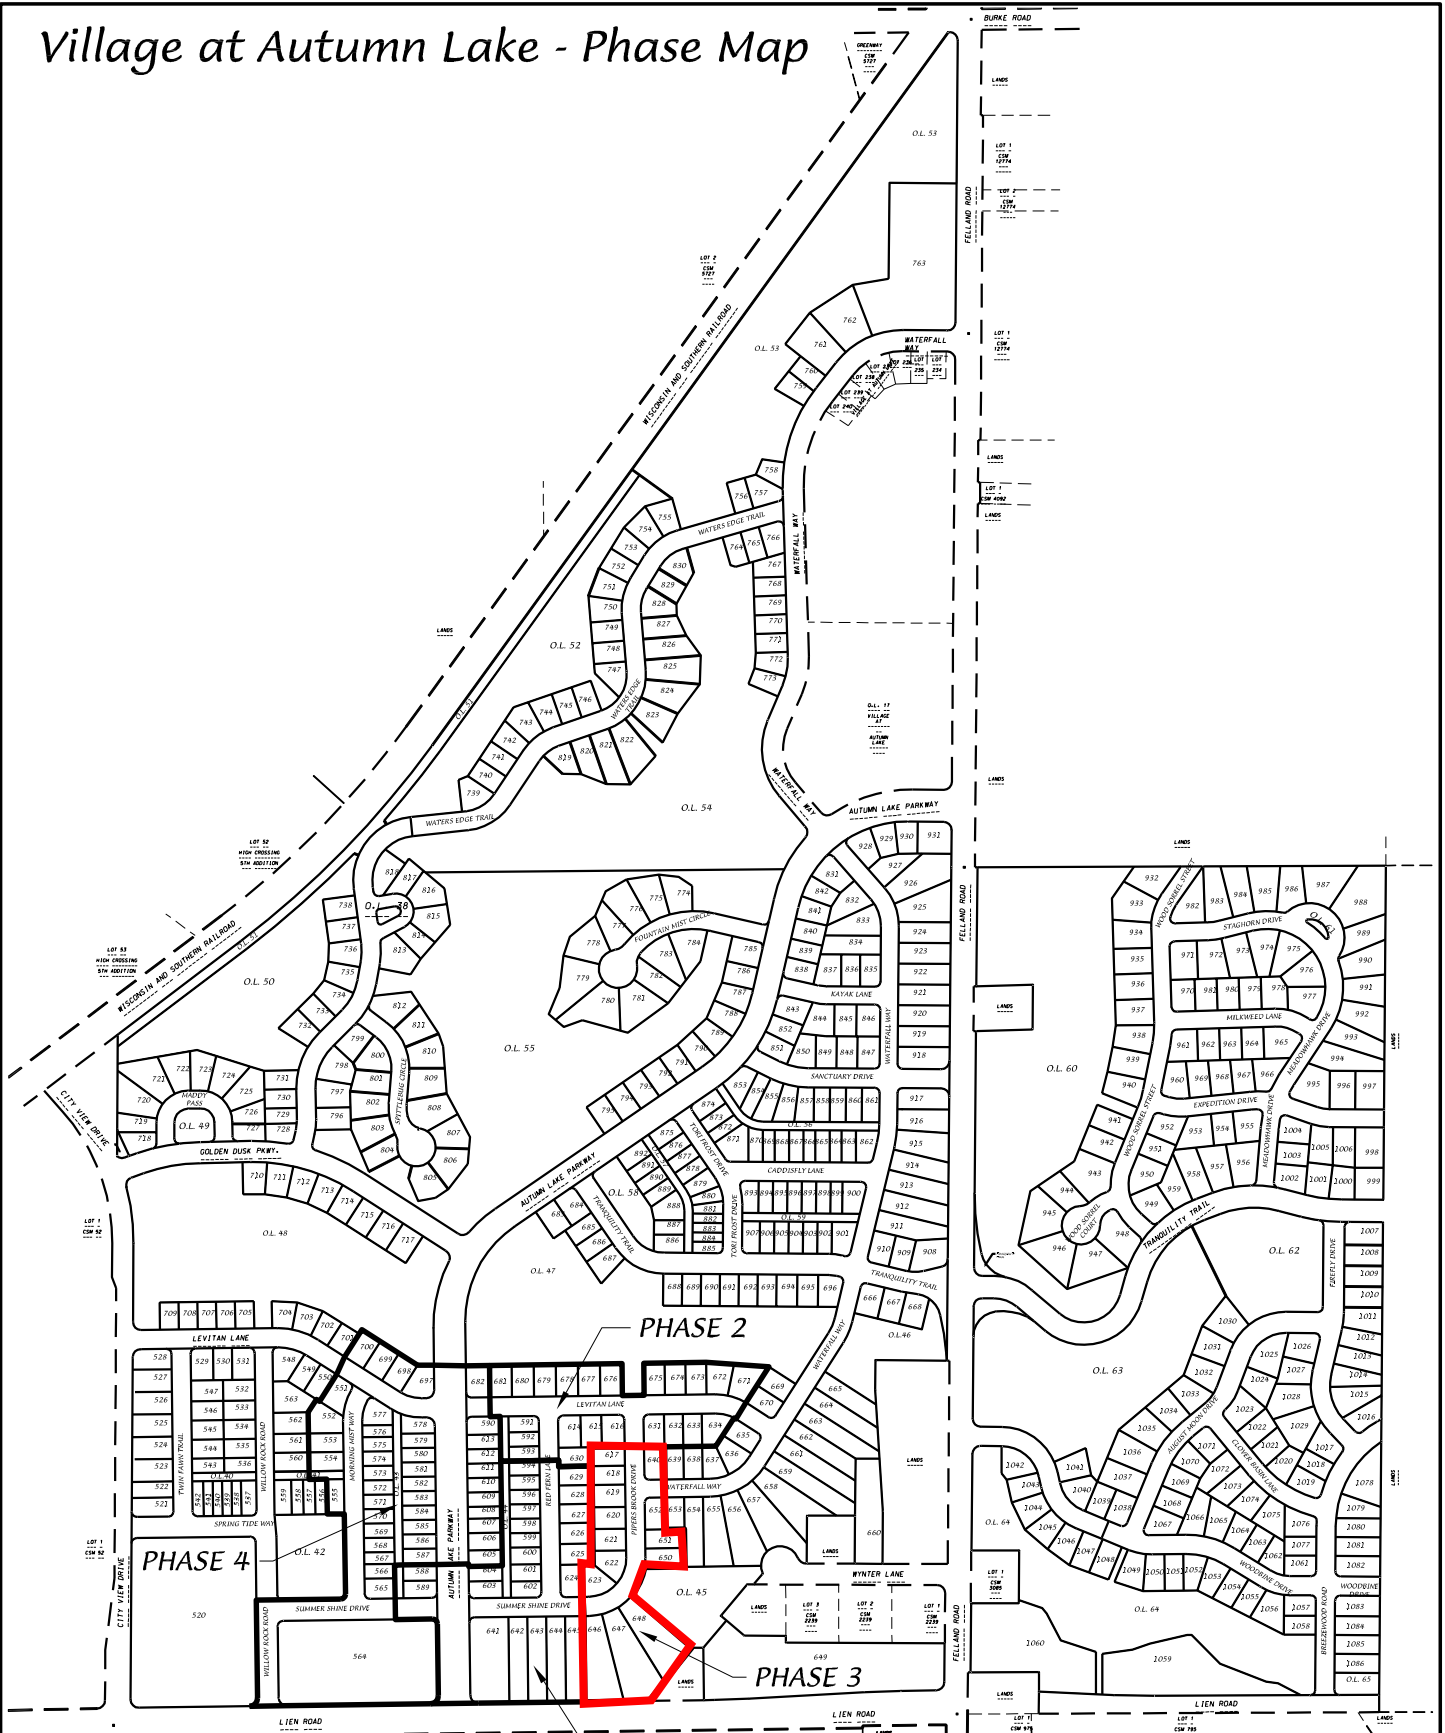

Village at Autumn Lake - Phase Map

D'ONOFRIO KOTTKE AND ASSOCIATES, INC.
 7530 Westward Way, Madison, WI 53717
 Phone: 608.833.7530 • Fax: 608.833.1089
 YOUR NATURAL RESOURCE FOR LAND DEVELOPMENT

DATE: 10-21-16

F.N.: 14-05-165

REV.

DRAWN BY: JMS

U:/USER/1407117/DRAWINGS/PHASE MAP.DWG