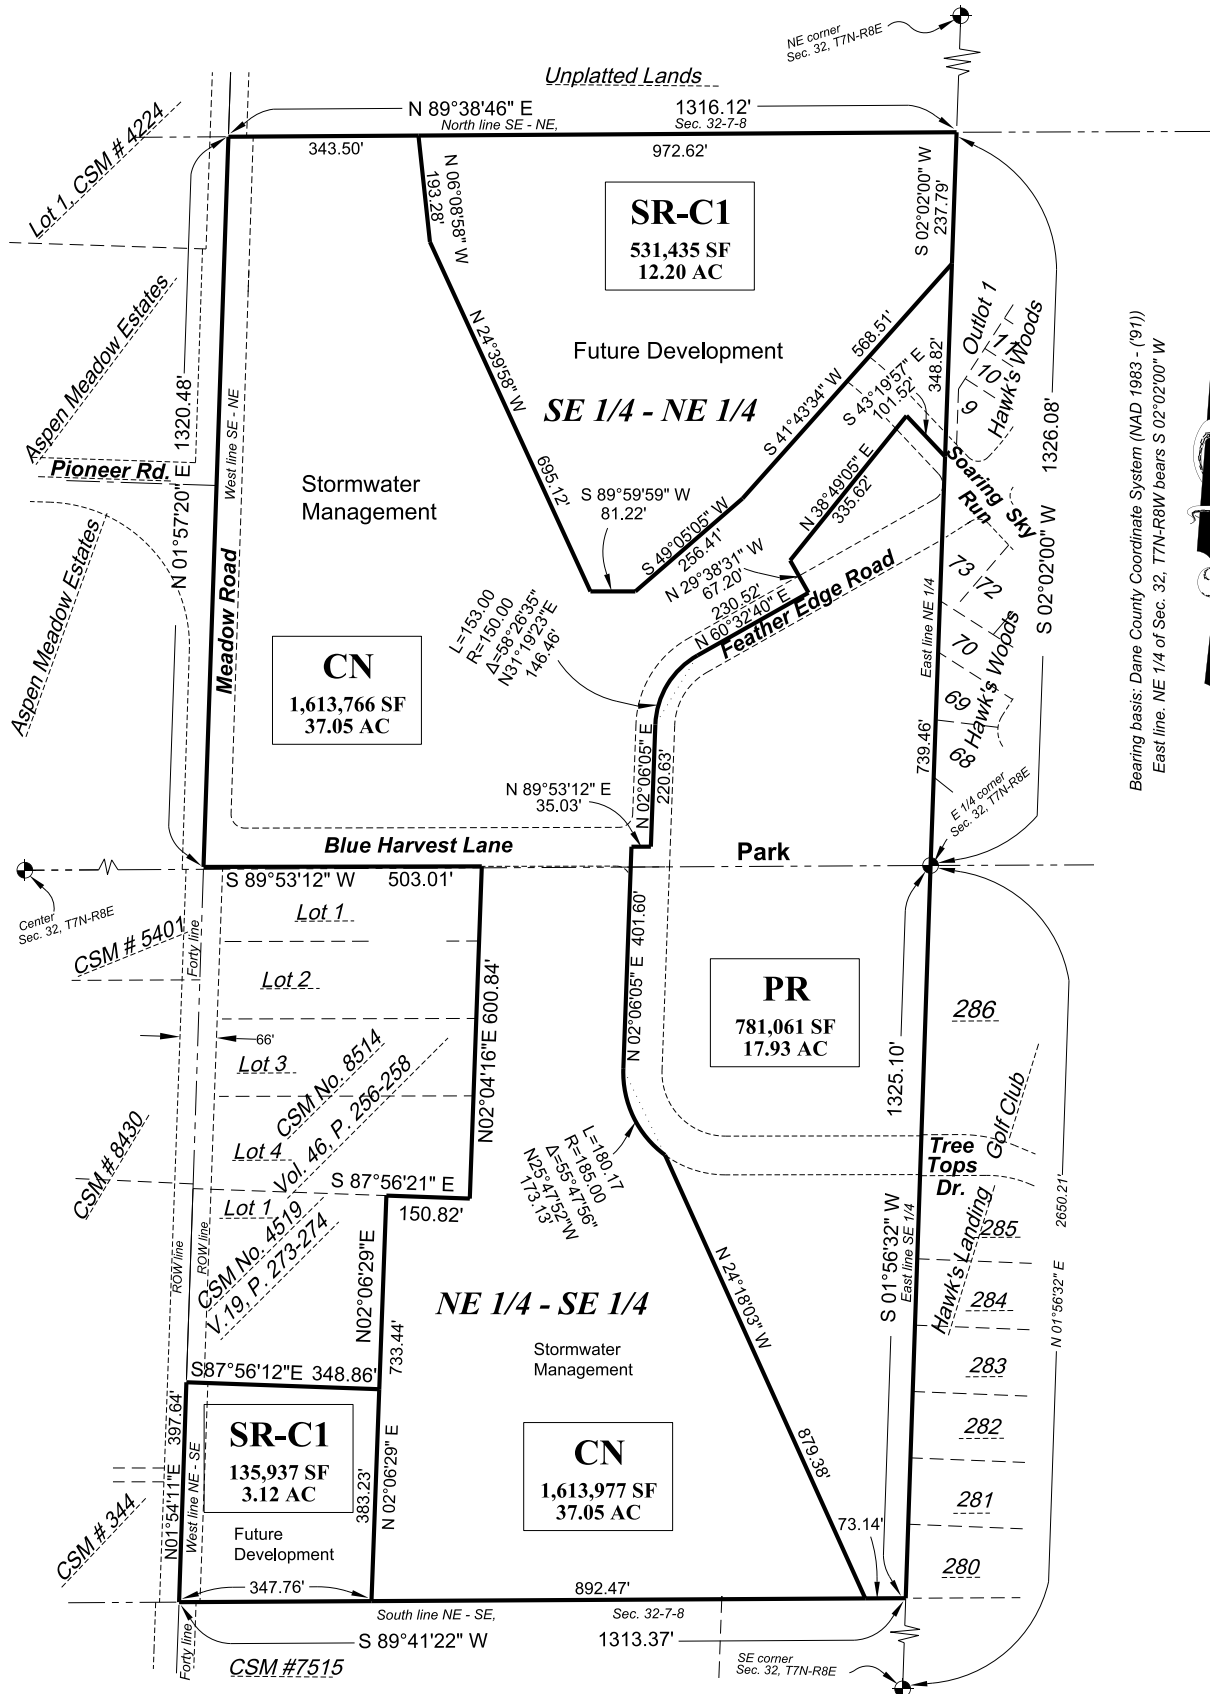

Note: ZONING VICINITY MAP

City of Madison, WI - GIS/Mapping data

Proposed Rezoning

Districts Exhibit

Part of the SE 1/4 - NE 1/4 and part of the NE 1/4 - SE 1/4,
Section 32, T7N-R8E, City of Madison, Dane County, Wis.

Bearing basis: Dane County Coordinate System (NAD 1983 - ('91))
East line, NE 1/4 of Sec. 32, T7N-R8W bears S 02°02'00" W