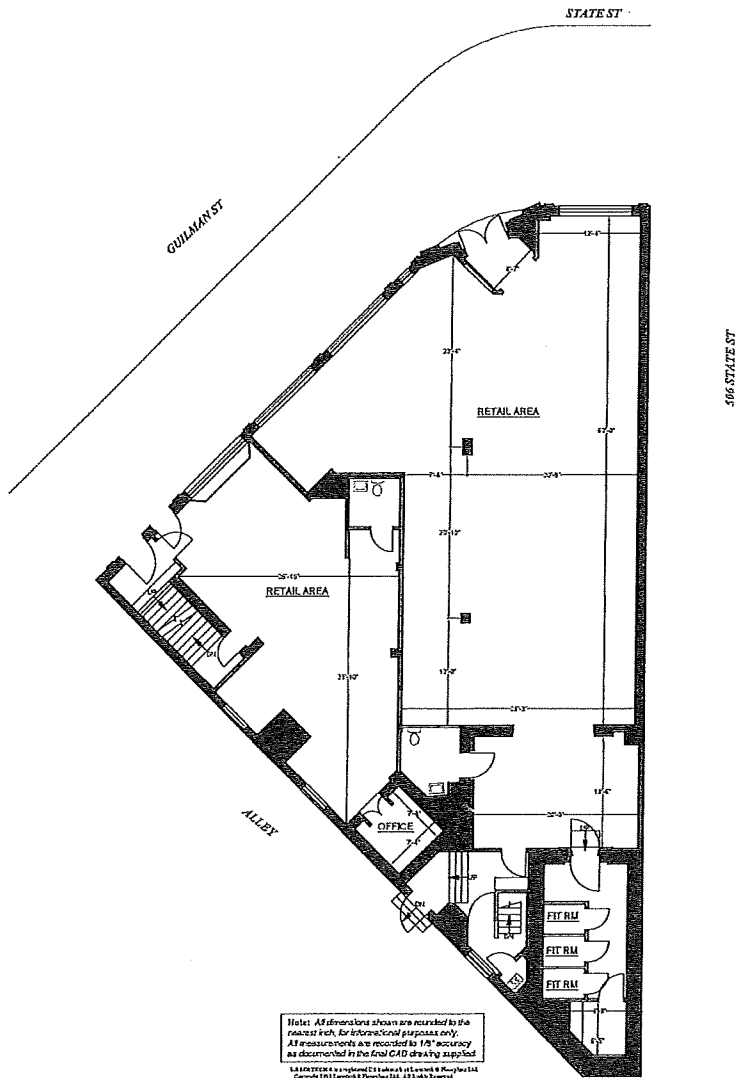

PREPARED FOR:
Iconica
901 Deming Way
Madison, WI 53717
Tel (608) 664-3550

Measured Area: 4,237 s.f.
Entry/Stair: 29 s.f.

502 STATE STREET
MADISON, WI
FIRST FLOOR
(As Measured March 2016)
FLOOR PLAN

Billing Summary	
Measured Area:	11,817 s.f.
Exterior:	29 s.f.
Roof Area:	989 s.f.

Survey Accuracy: +/- 0.16%

SCALE: 1/8" = 1'-0"

Tel: (414) 303-6555
Fax: 16-137