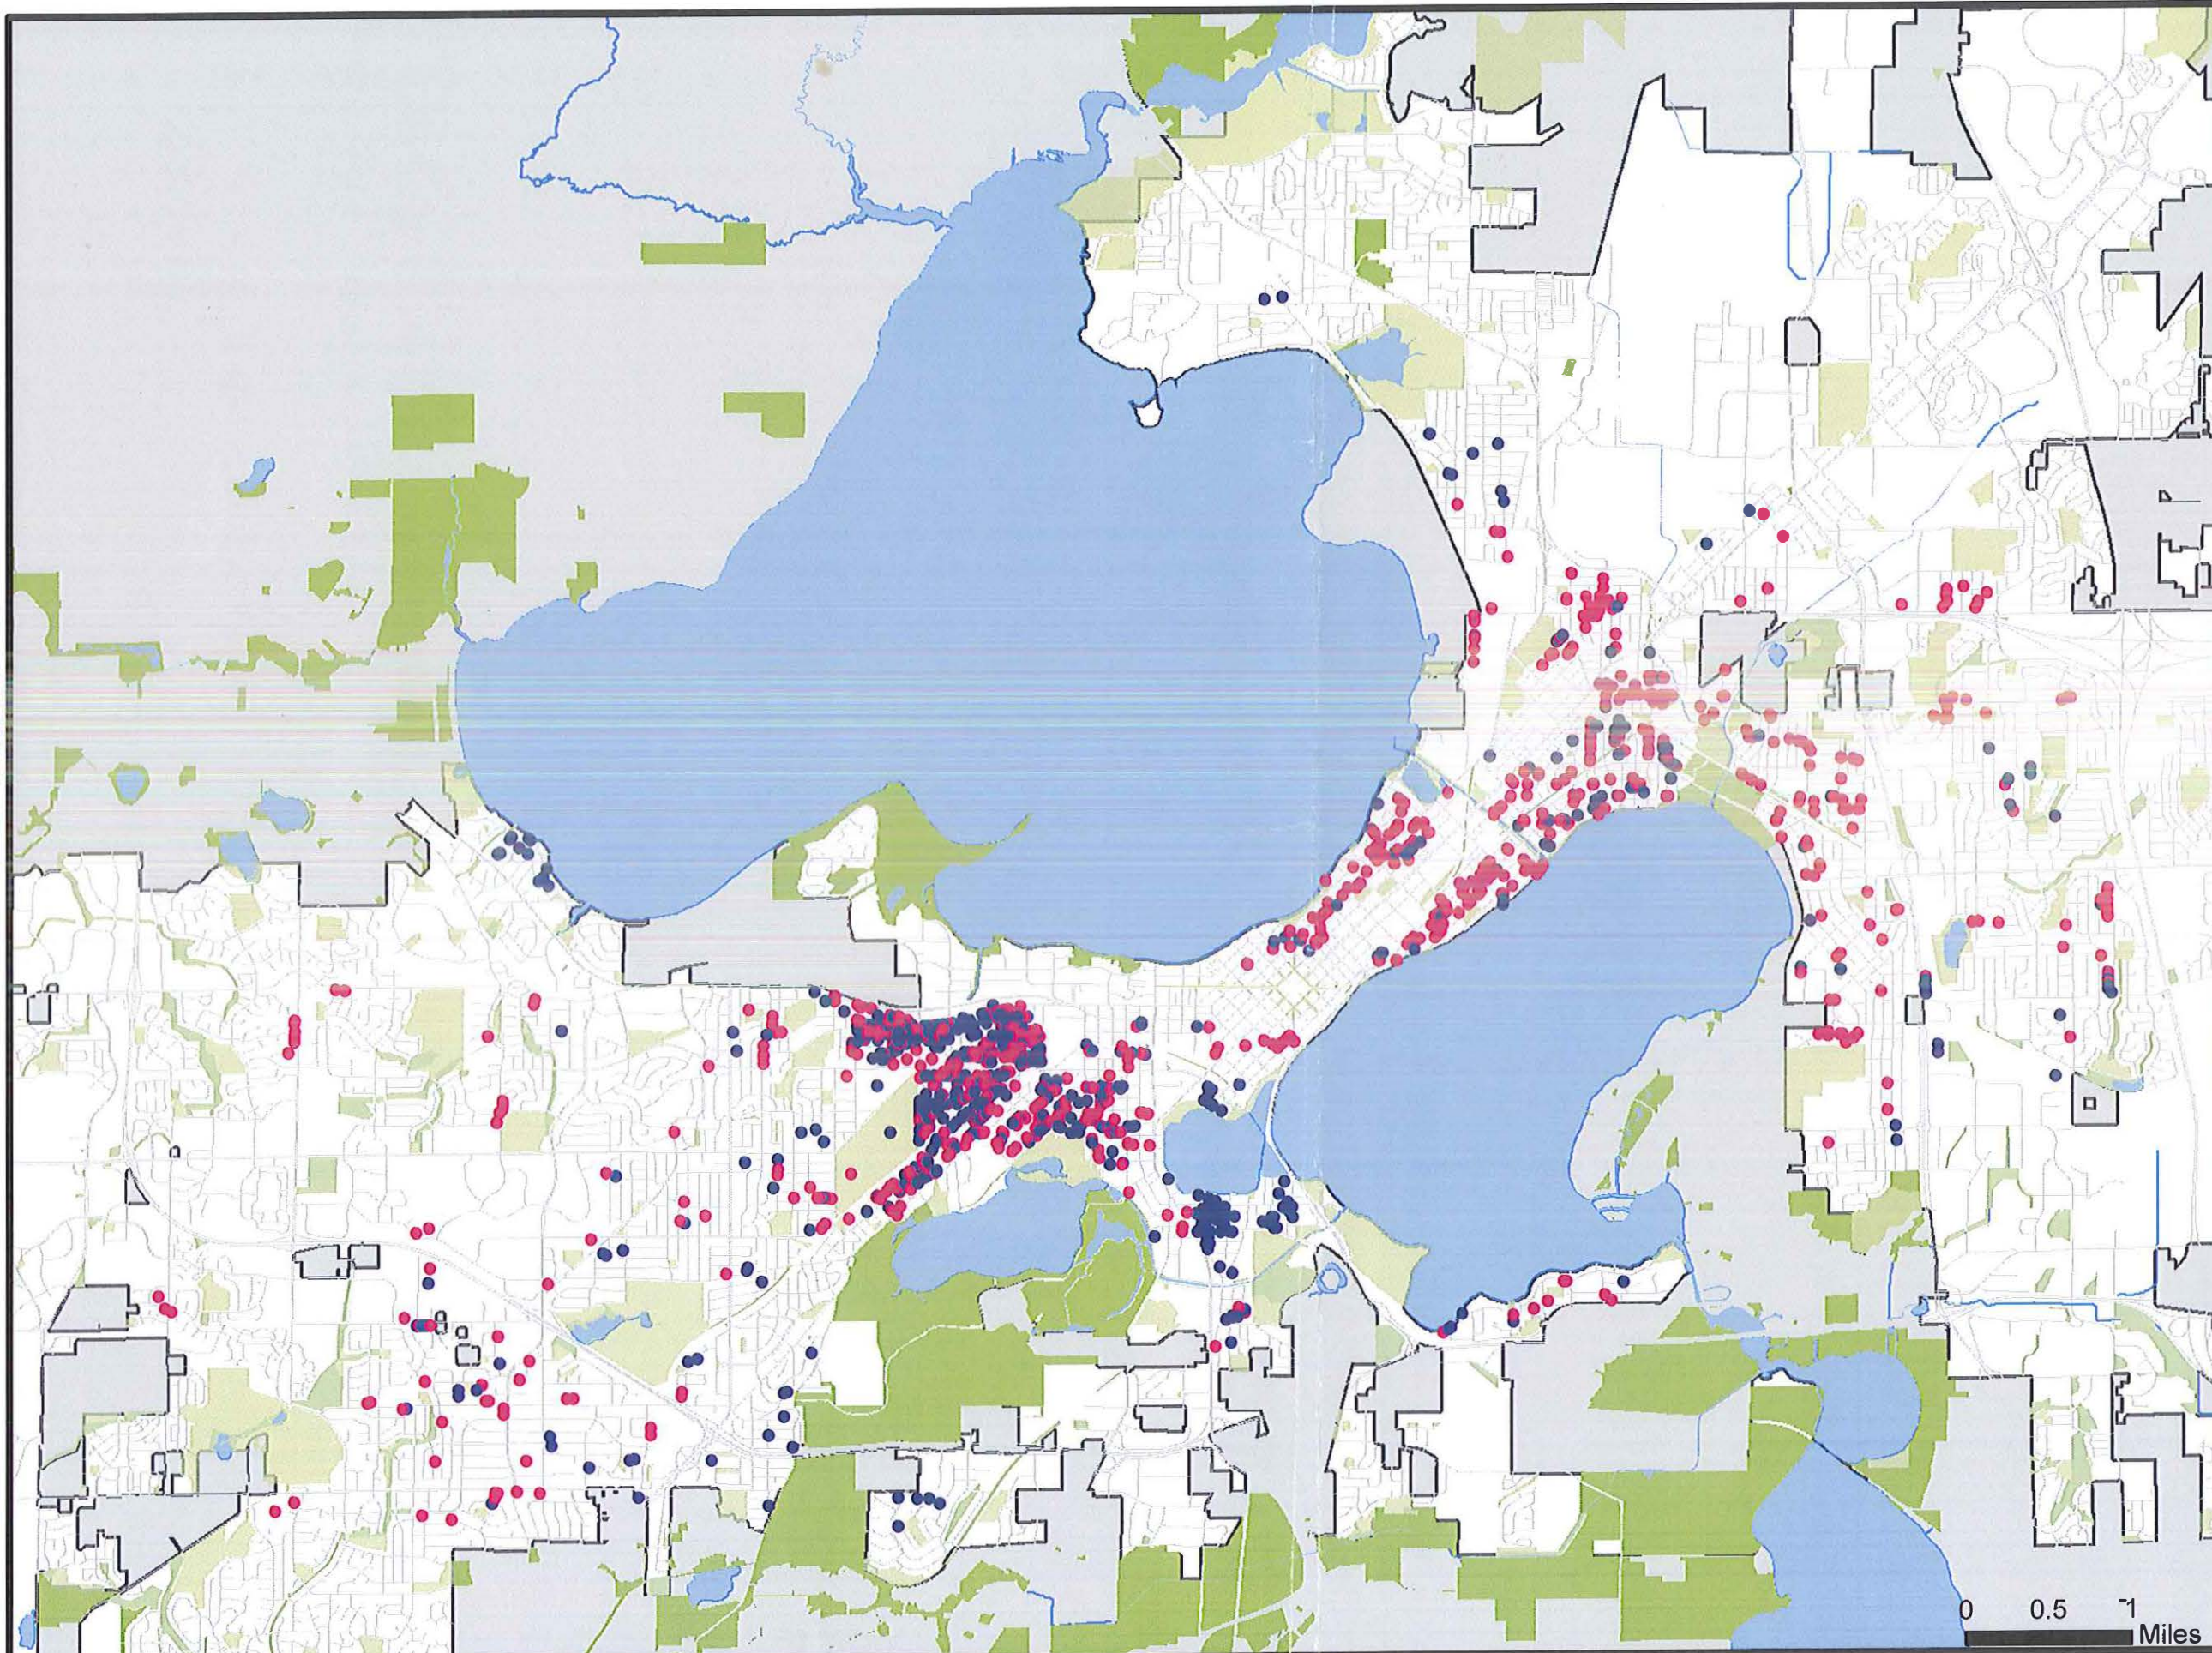

City of Madison Ash Street Tree Locations Under High Voltage Power Lines

Legend

Status (as of 1/20/2017)

- Power line ash tree to recheck
- Treated Ash Tree - Power Line Location

0 0.5 1 Miles

Date: 3/14/2017