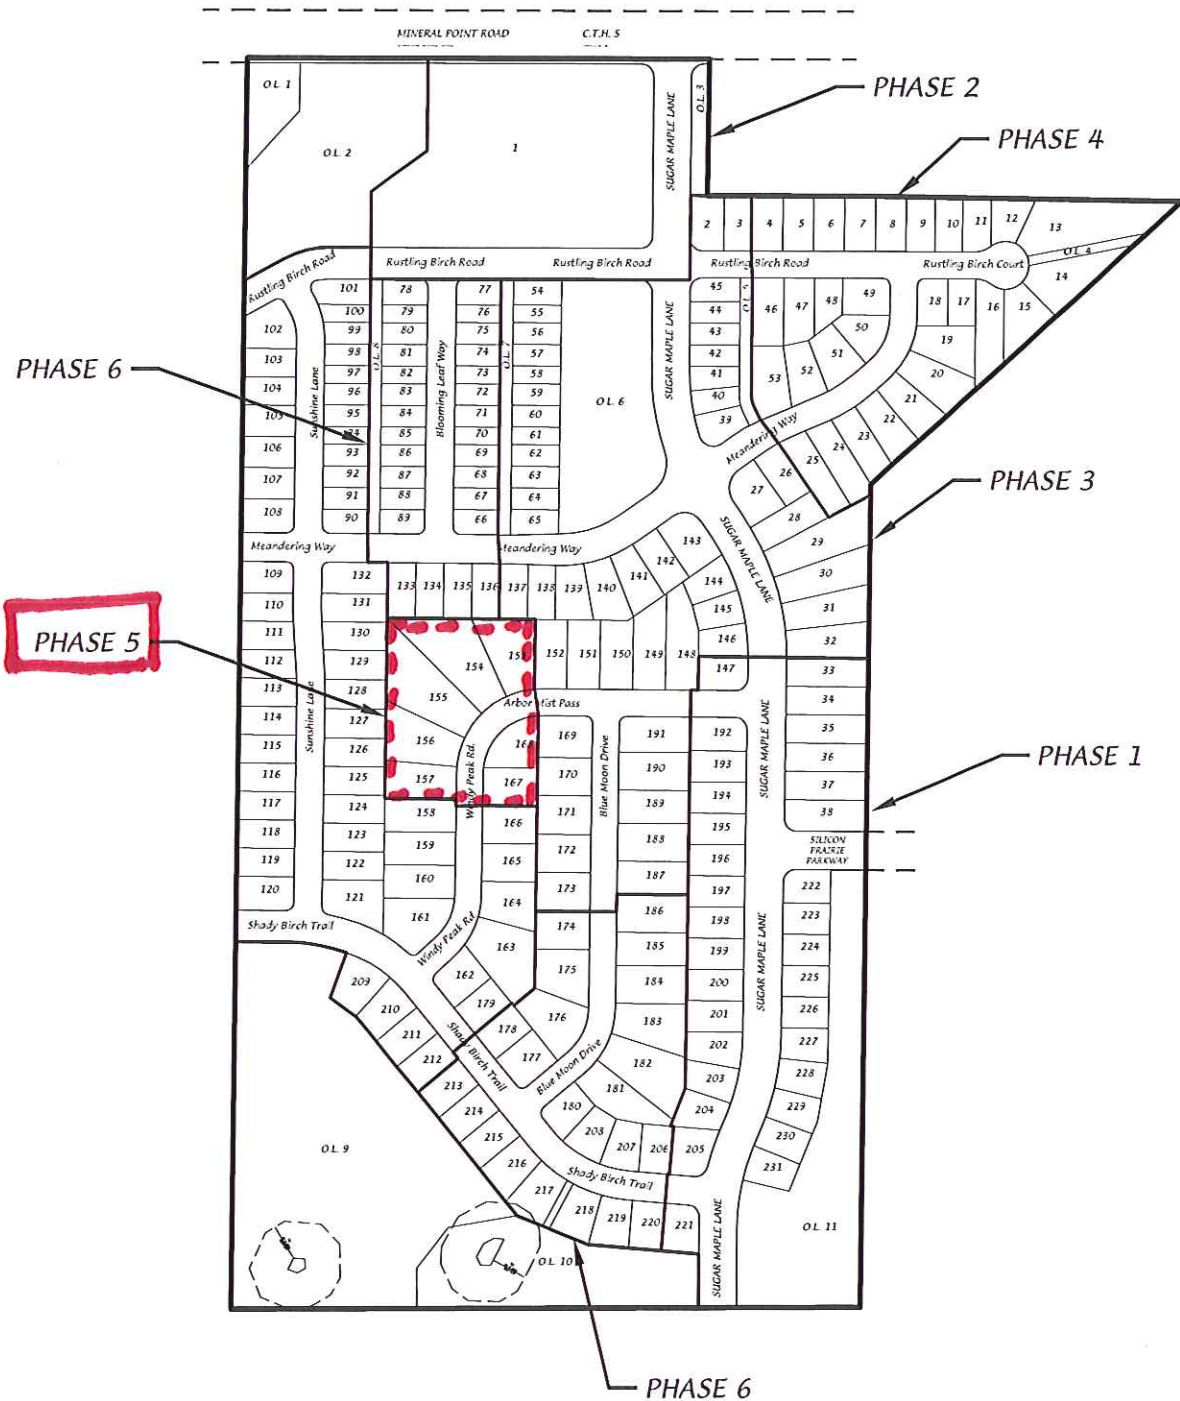

Birchwood Point - Phase Map

Phase 5

D'ONOFRIO KOTTKE AND ASSOCIATES, INC.

7530 Westward Way, Madison, WI 53717
 Phone: 608.833.7530 • Fax: 608.833.1089
YOUR NATURAL RESOURCE FOR LAND DEVELOPMENT

0 400

Scale 1" = 400'

DATE: 11-10-15

REV.:

F.N.: 13-07-111

DRAWN BY: JMS

U:/USER/1307111/DRAWINGS/Phase Map.DWG