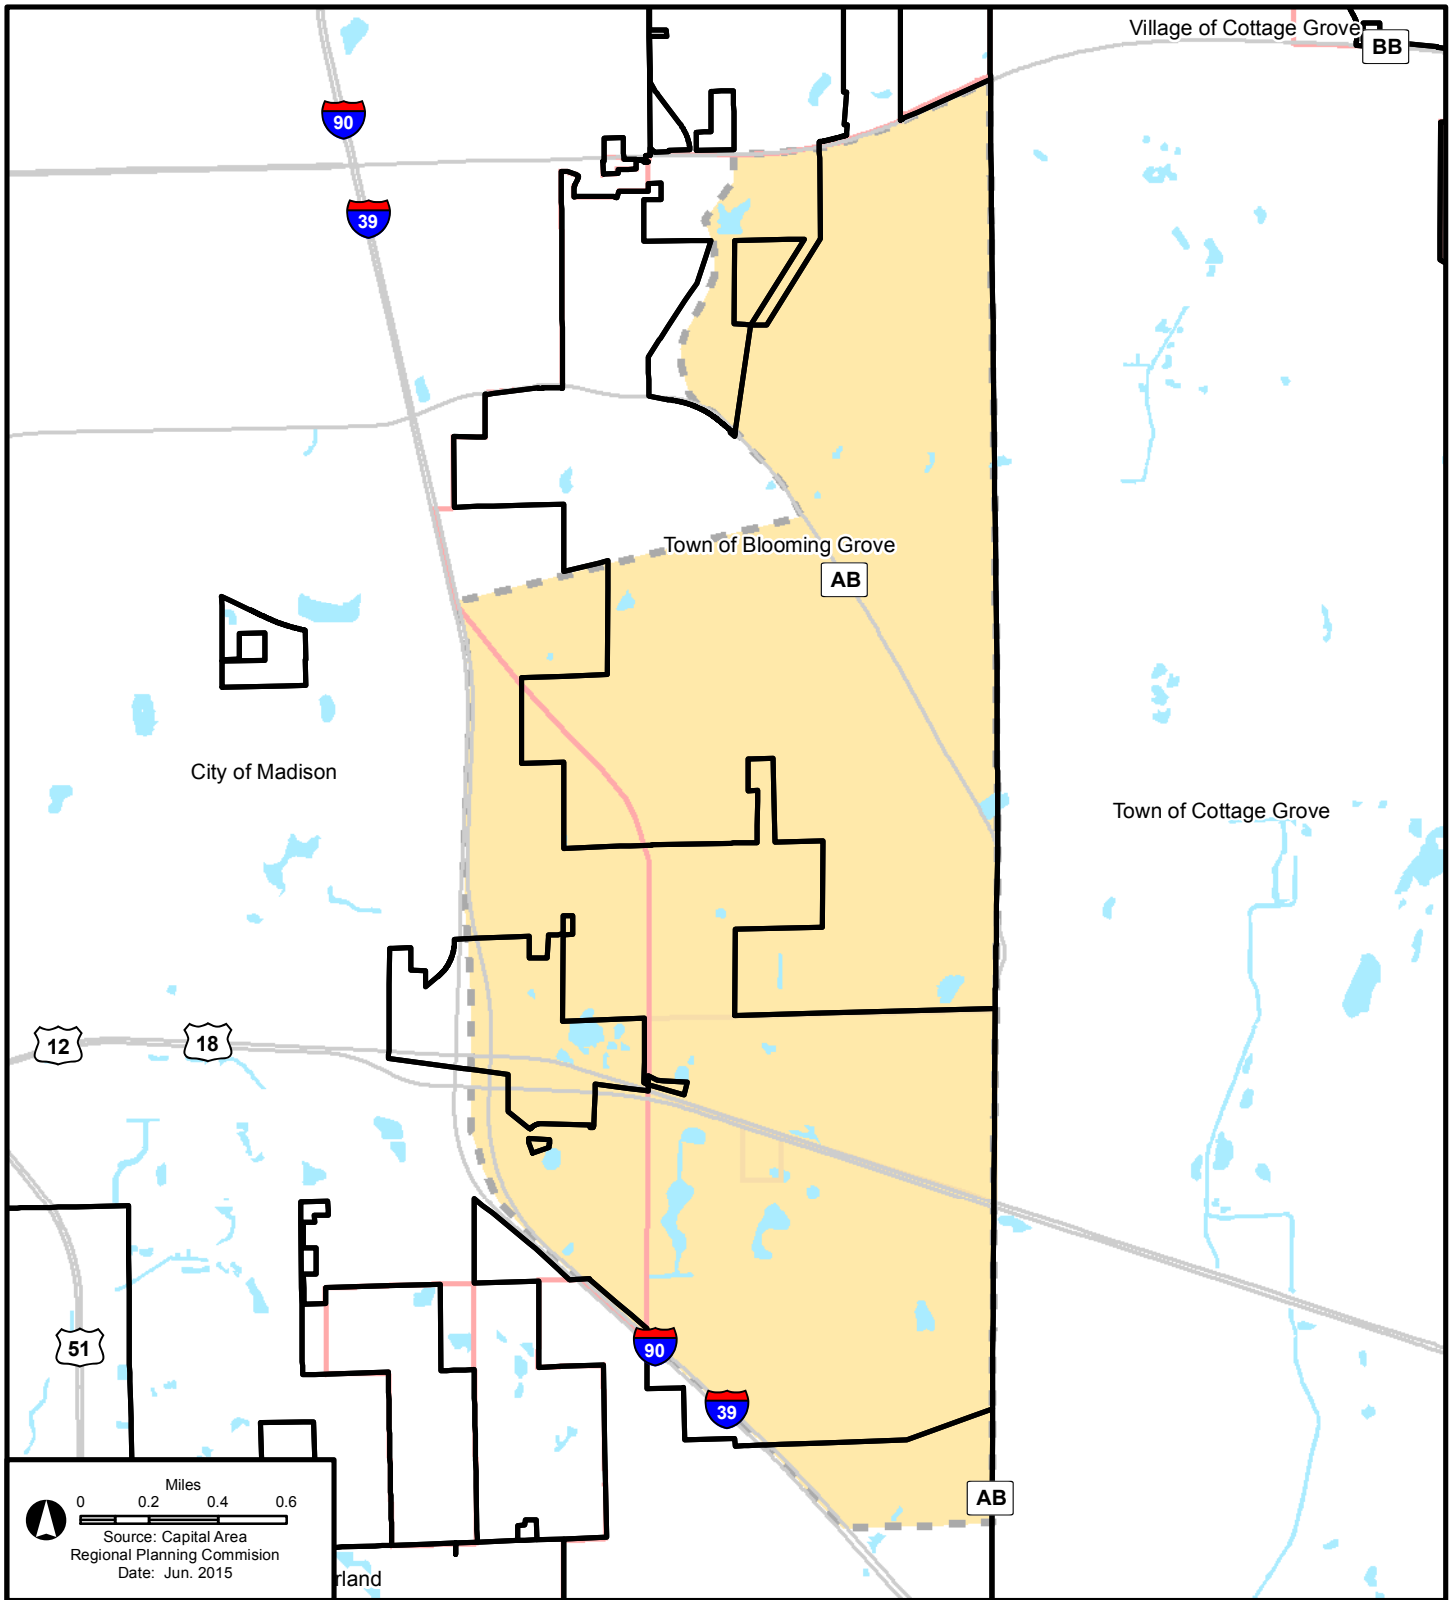

Map 1: Study Area

Madison SE FUDA, Dane County, WI

- FUDA Study Area
- Urban Service Area
- Municipal Boundary
- Limited Service Area

The study area was derived using cooperative plan boundaries and consultation with Madison staff.