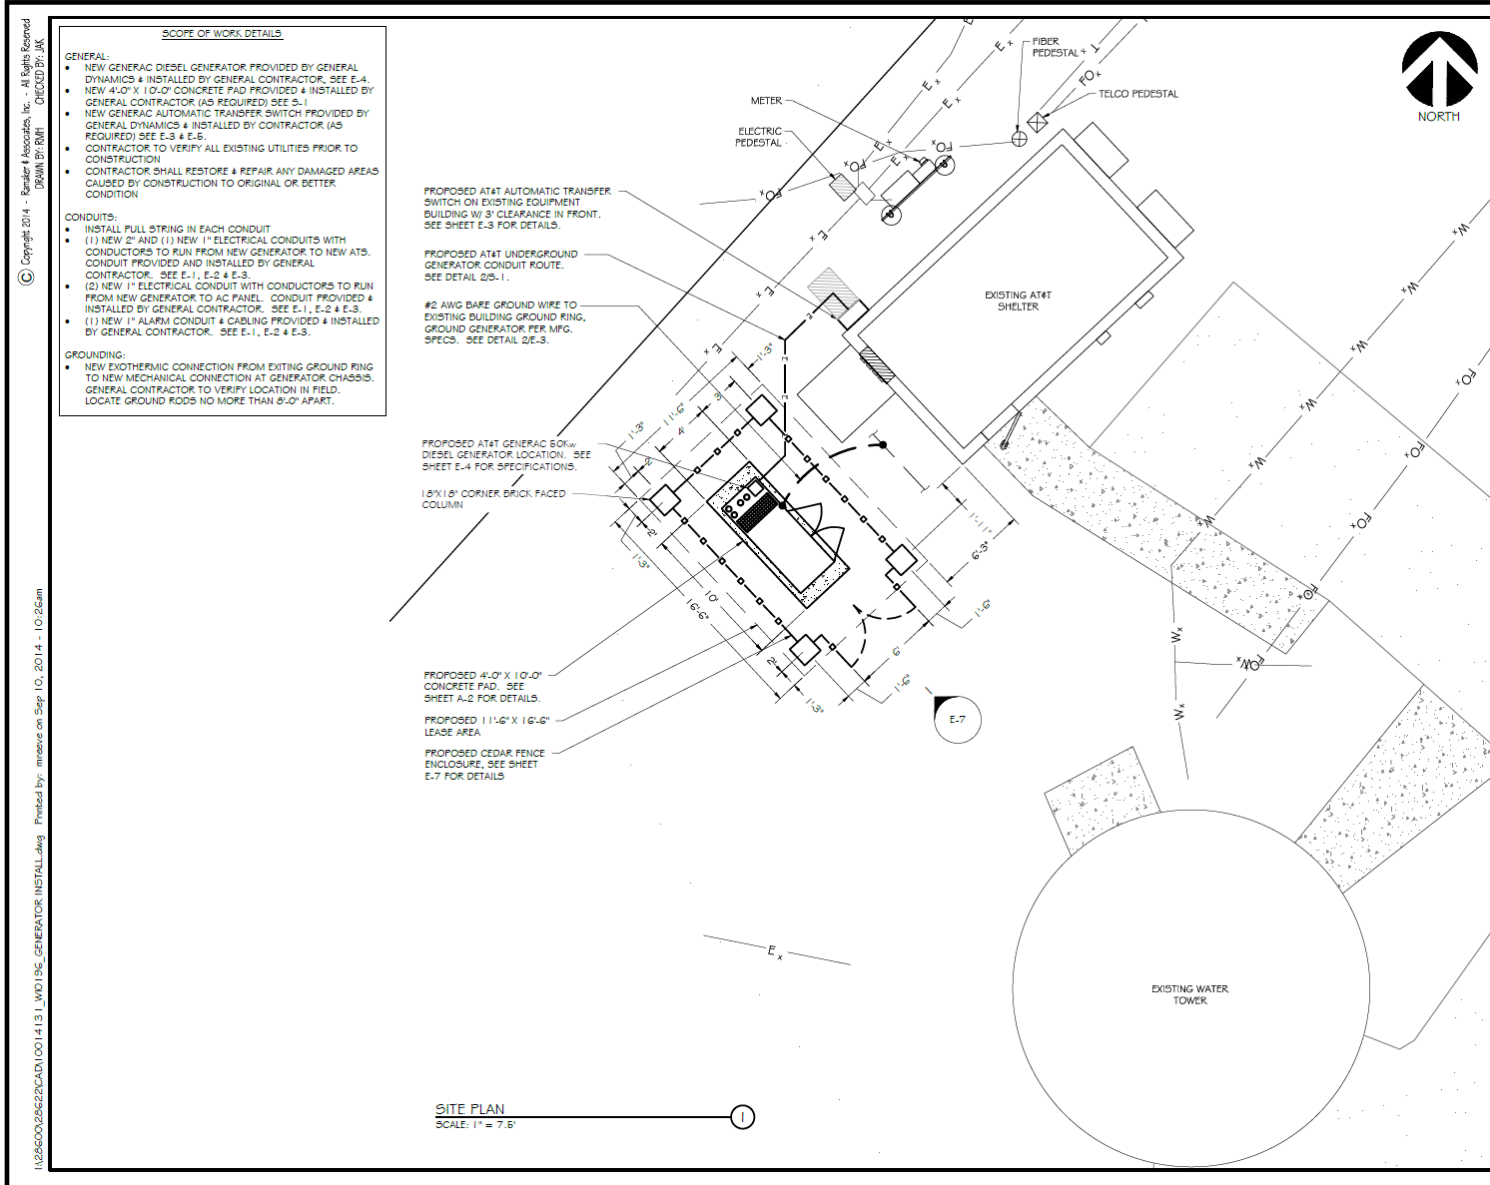

EXHIBIT A

Preliminary Site Plan

Copyright 2014 - Remaker & Associates, Inc. - All Rights Reserved
 DRAWN BY: RHM
 CHECKED BY: JAK
 1:\28600\28622\CAD\10014131_WD196_GENERATOR_INSTALL.dwg Printed by: mrose on 9/9/10, 2014 - 10:12:46am