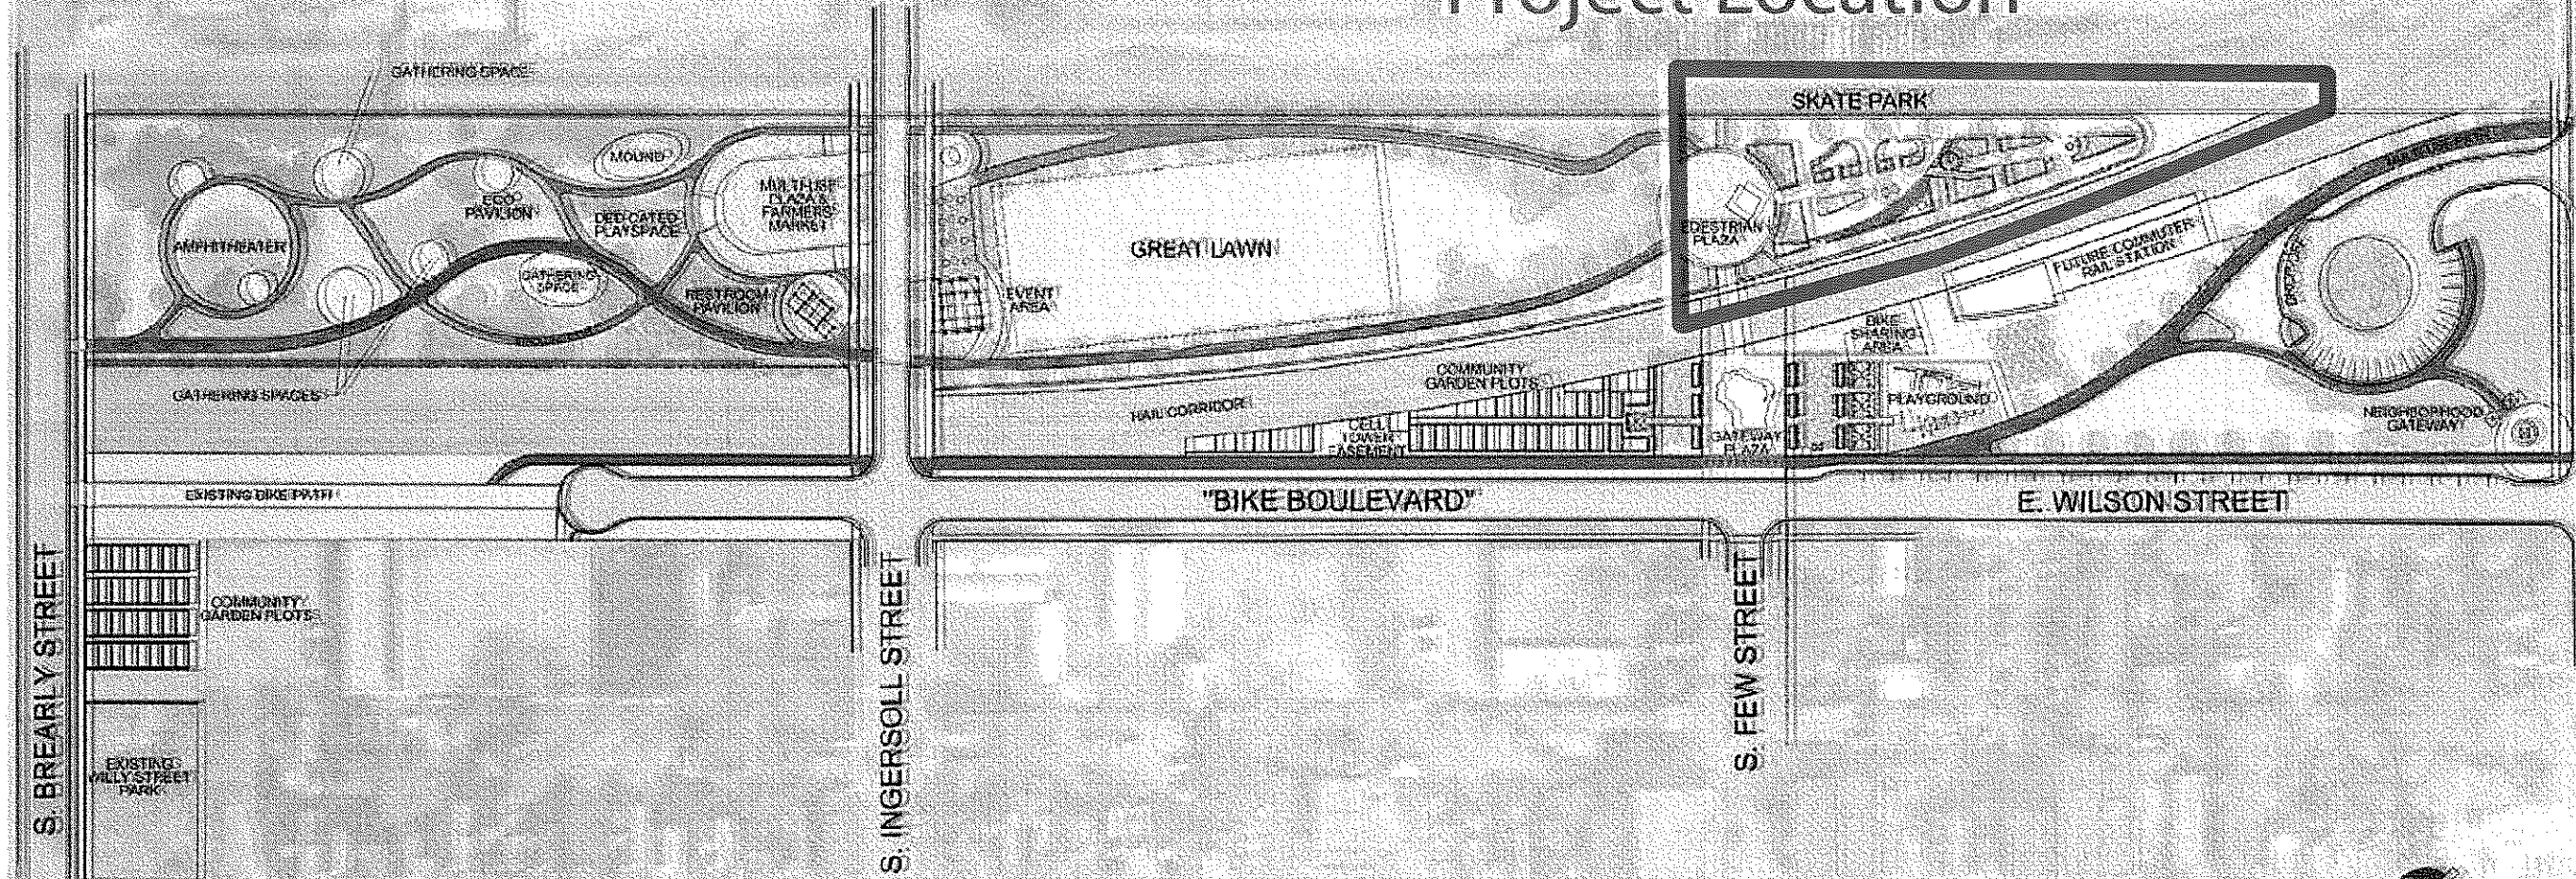

Project Location

Master Plan Central Park

January, 10th, 2012

This project is supported in part by an award from the National Endowment for the Arts.