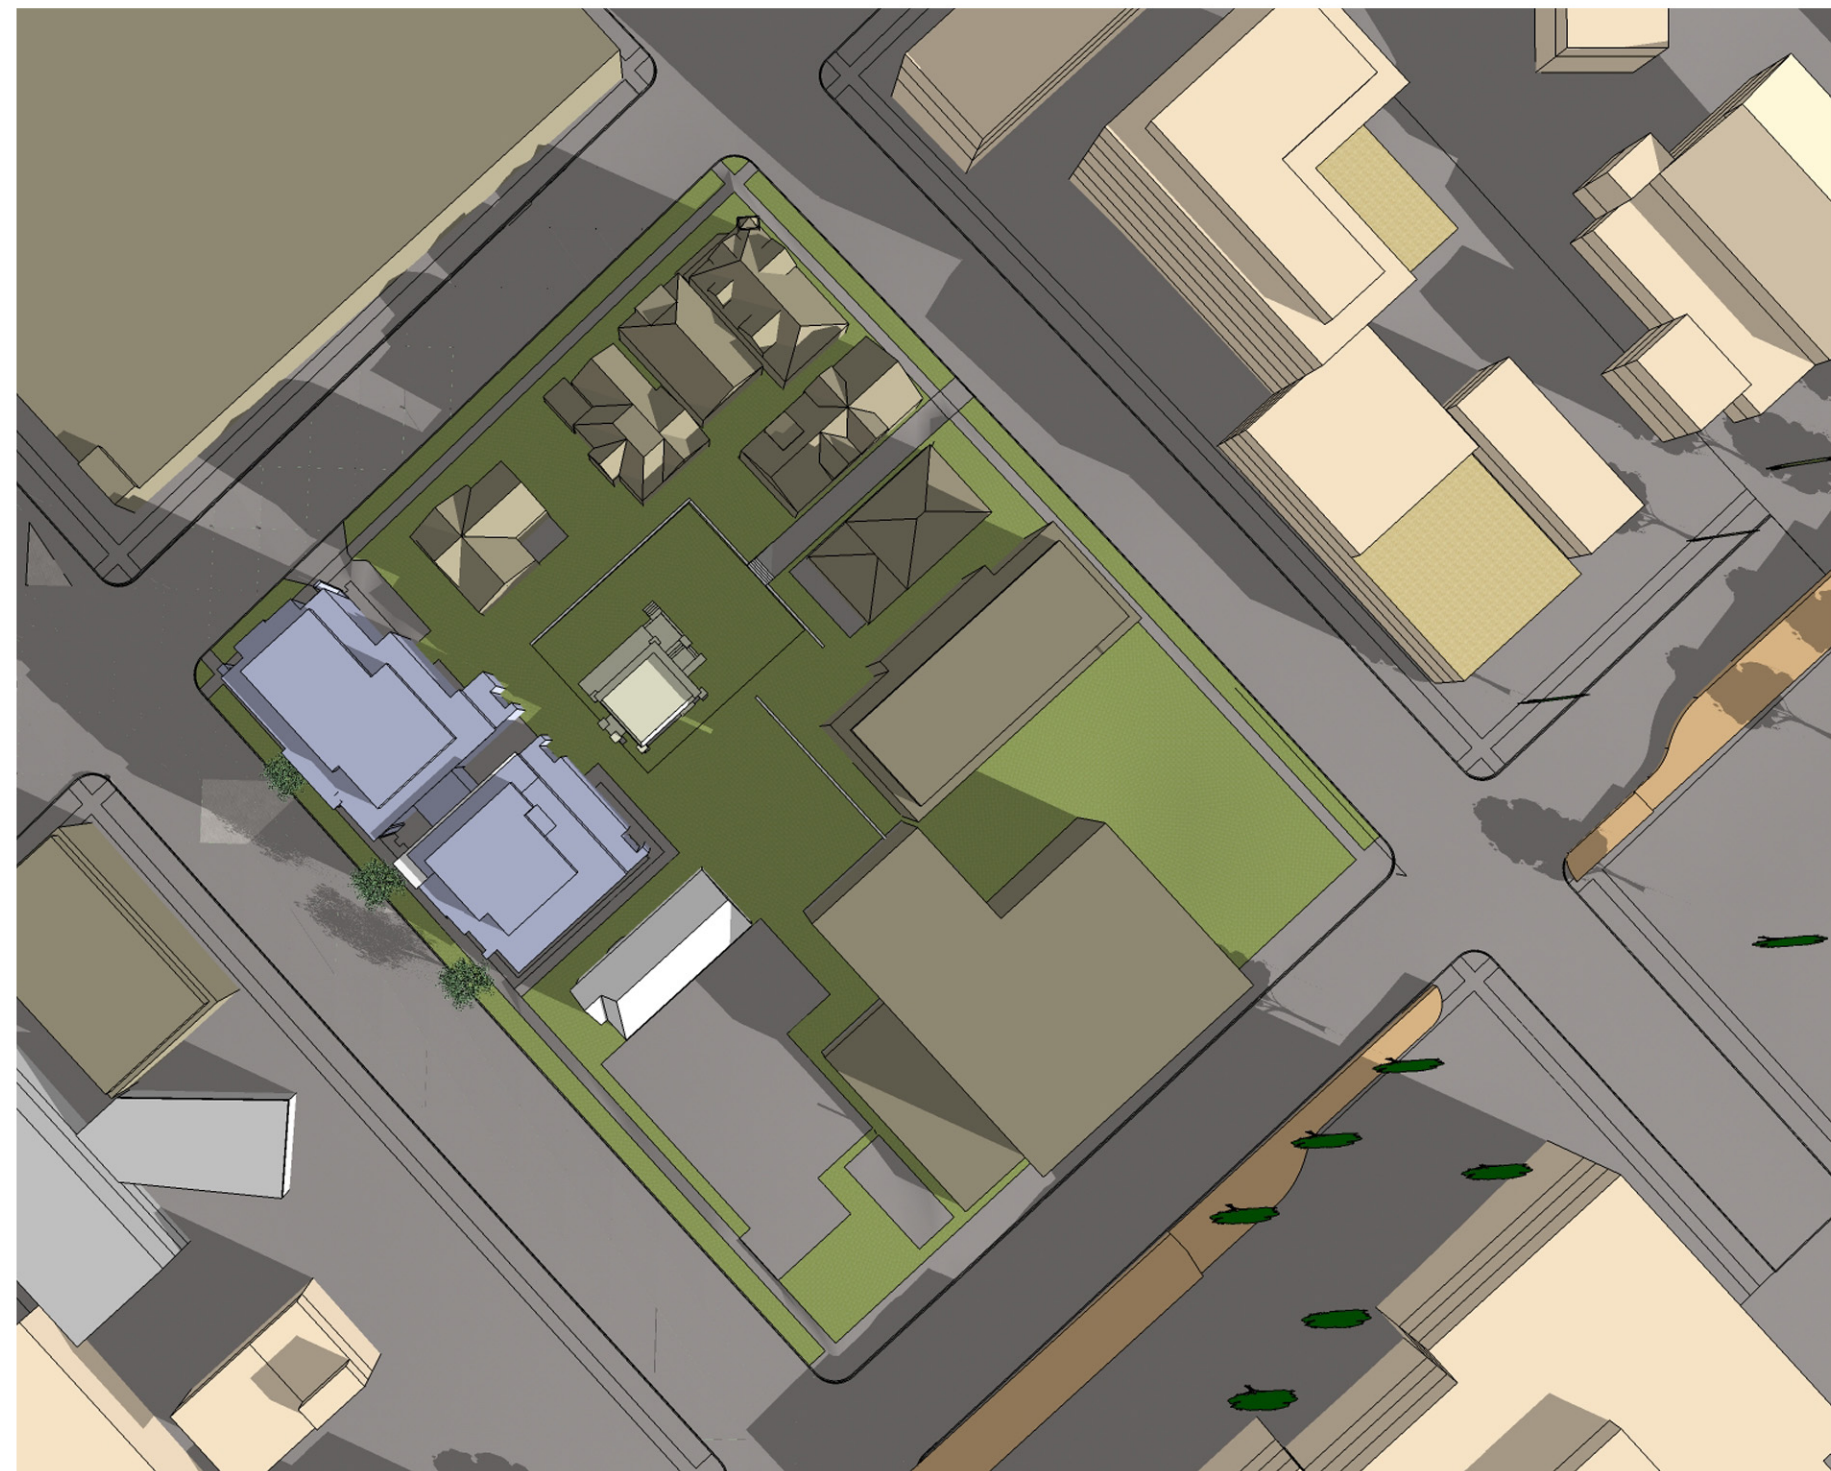

Webster Street
Shadow Study

February 17, 2014

September 21, 8:00 a.m.

September 21, 10:00 a.m.

September 21, 12:00 p.m.

September 21, 2:00 p.m.

September 21, 4:00 p.m.

September 21, 5:30 p.m.