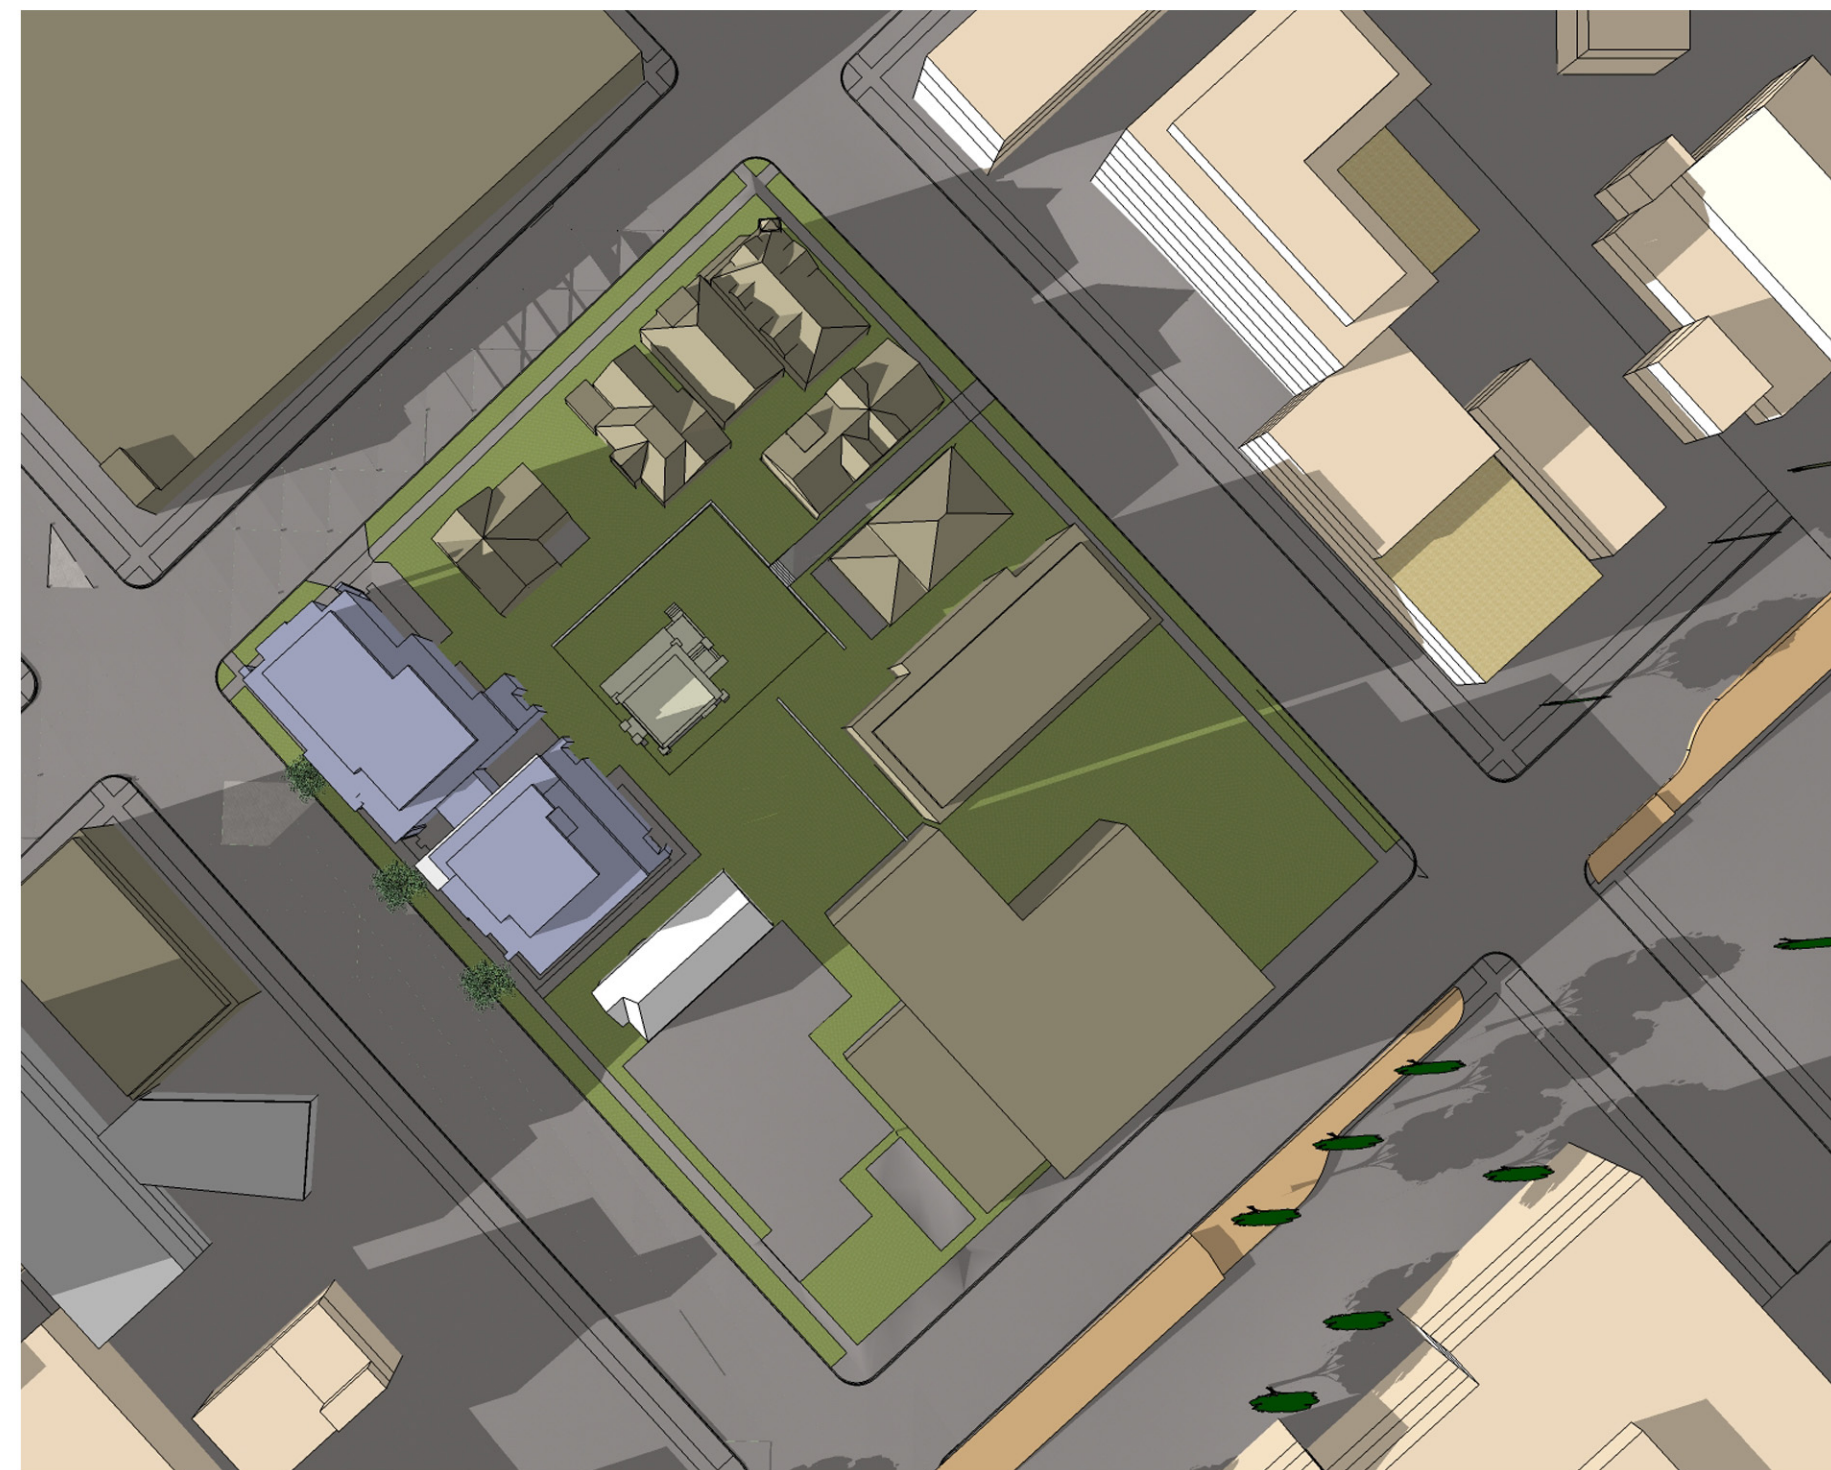

Webster Street
Shadow Study

February 17, 2014

September 21, 8:00 a.m.

September 21, 10:00 a.m.

September 21, 12:00 p.m.

September 21, 2:00 p.m.

September 21, 4:00 p.m.

September 21, 5:30 p.m.