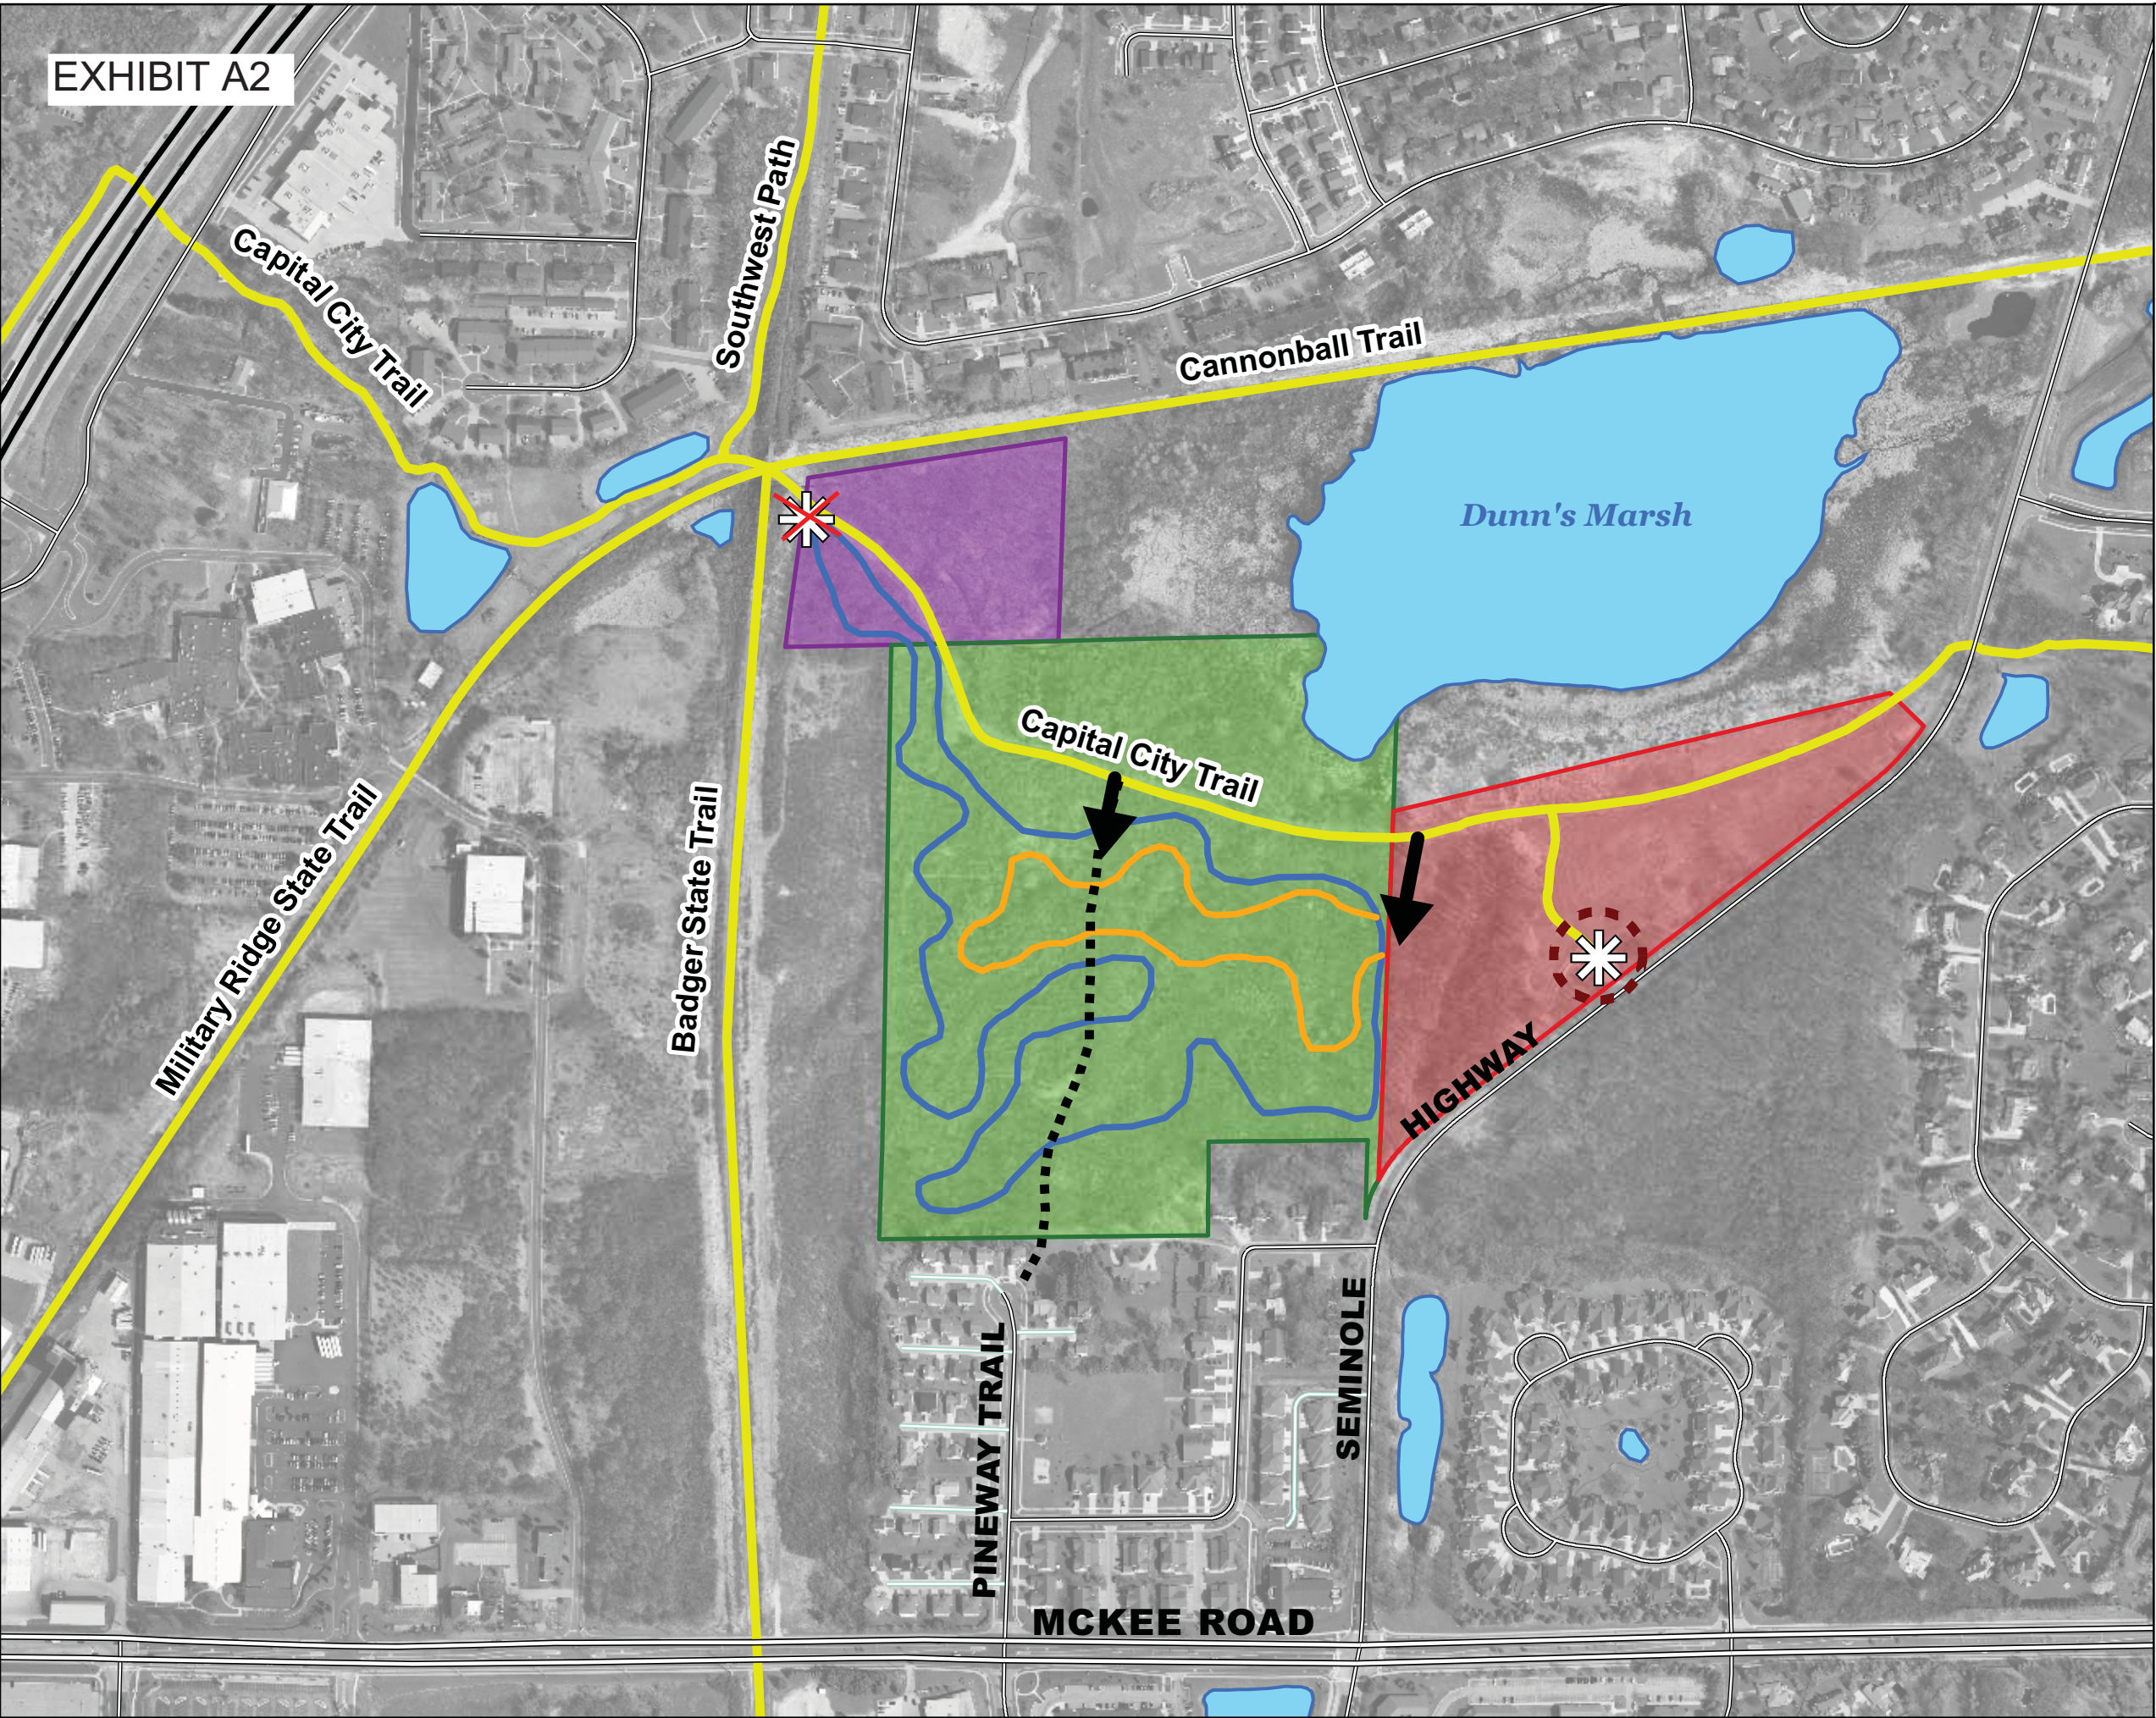

Proposed Seminole Mountain Bike Trails

OWNERSHIP

- City of Fitchburg
- City of Madison
- Dane County

PROPOSED TRAIL FEATURES

- Dawley Bike Hub
- Registration Kiosk
- Signed Access Points
- Easy Mtn Bike Trail
- More Difficult Mtn Bike Trail
- Existing Hiking Trail

Map created on 4/9/2013
 File path: H:\Parks\Mapping\TrailsLand\Seminole Mountain Bike Trails\
 Maps\SeminoleMtnBikeTrails.mxd