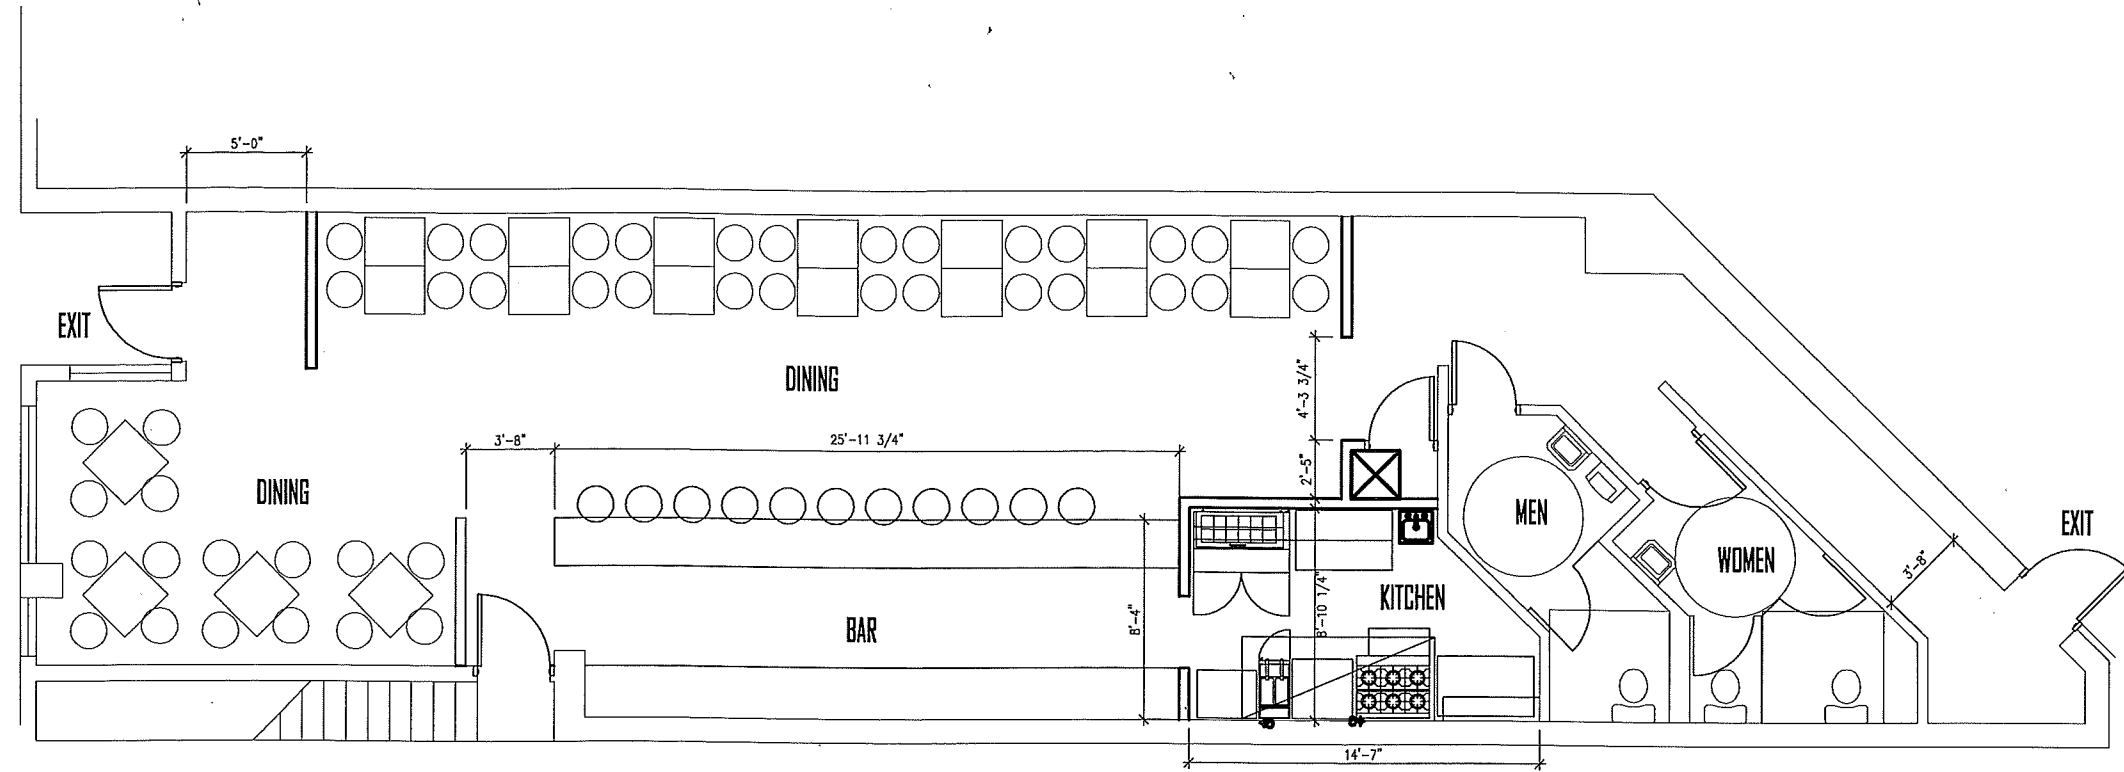

212 State Street

FLOOR PLAN $1/8" = 1'-0"$

ARD EBERLE ARCHITECTS

212 State Street
Restaurant

Not for construction
Preliminary

Date: 1/14/2013