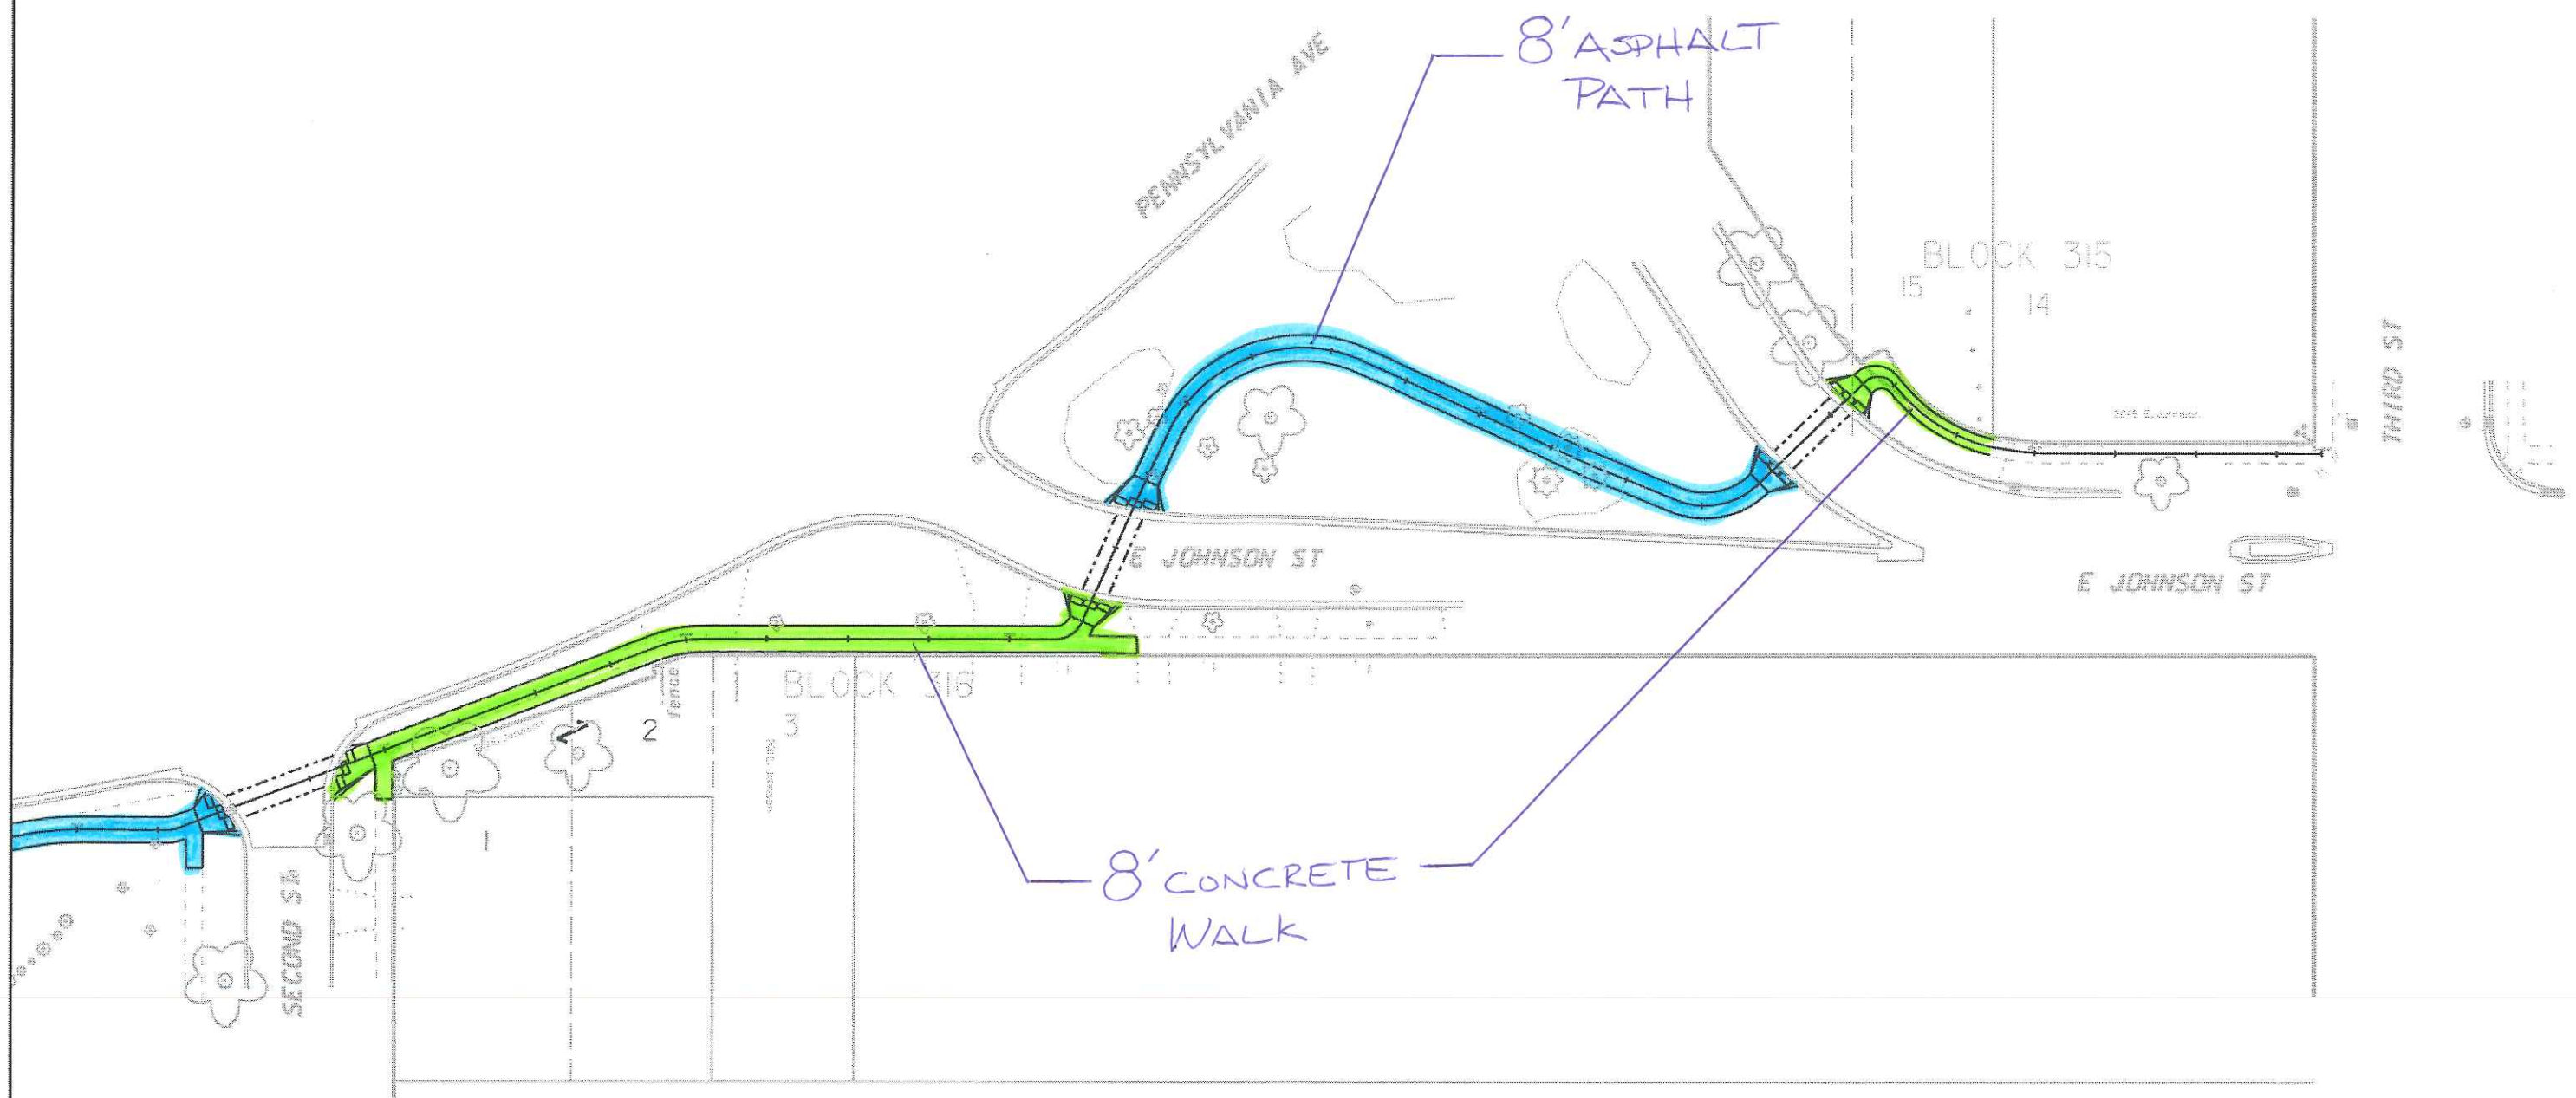

PLOT SCALE:

PLOT NAME:

REV. DATE:

ORIGINATOR: CITY OF MADISON, STREETS DIVISION

PLOT SCALE:

PLOT NAME:

REV. DATE:

ORIGINATOR: CITY OF MADISON, STREET'S DIVISION