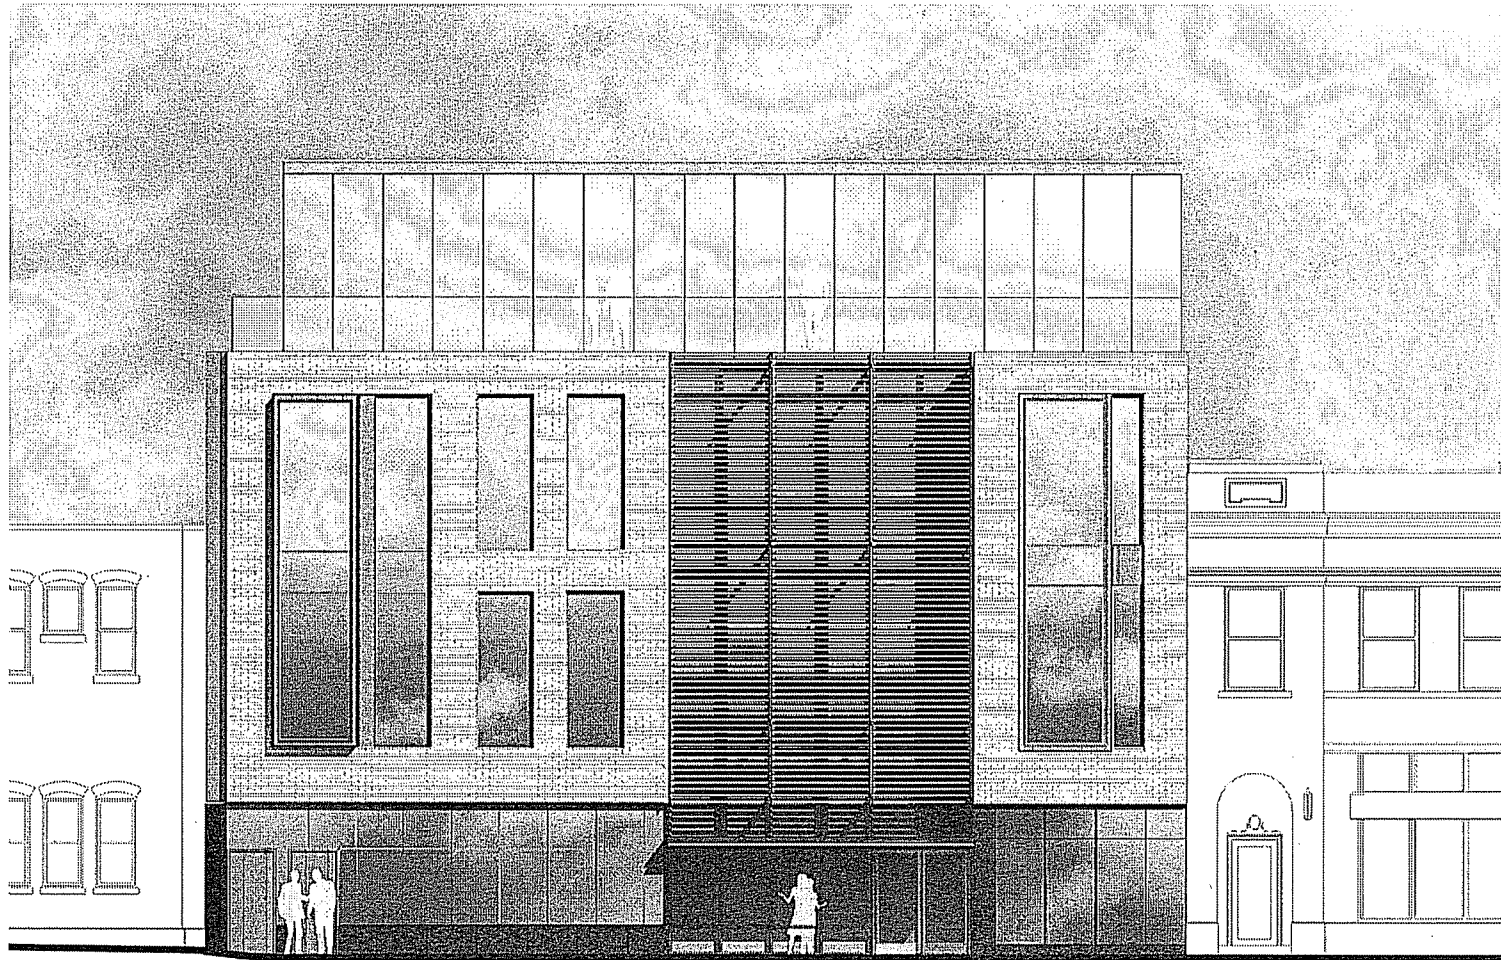

Basement Plan
2010.23 Block 100
July 23, 2012

Potter Lawson
Success by Design

Seating Count	
Bar:	27
Restaurant:	62
Additional Seating:	38
Total:	129

1st Floor Plan
 2010.23 Block 100
 July 23, 2012

Potter Lawson
 Success by Design

2nd Floor Plan
 2010.23 Block 100
 July 23, 2012

Potter Lawson
Success by Design

3rd Floor Plan
 2010.23 Block 100
 July 23, 2012

Potter Lawson
 Success by Design

0' 4' 8'

North Fairchild Street Elevation
Block 100
July 23, 2012