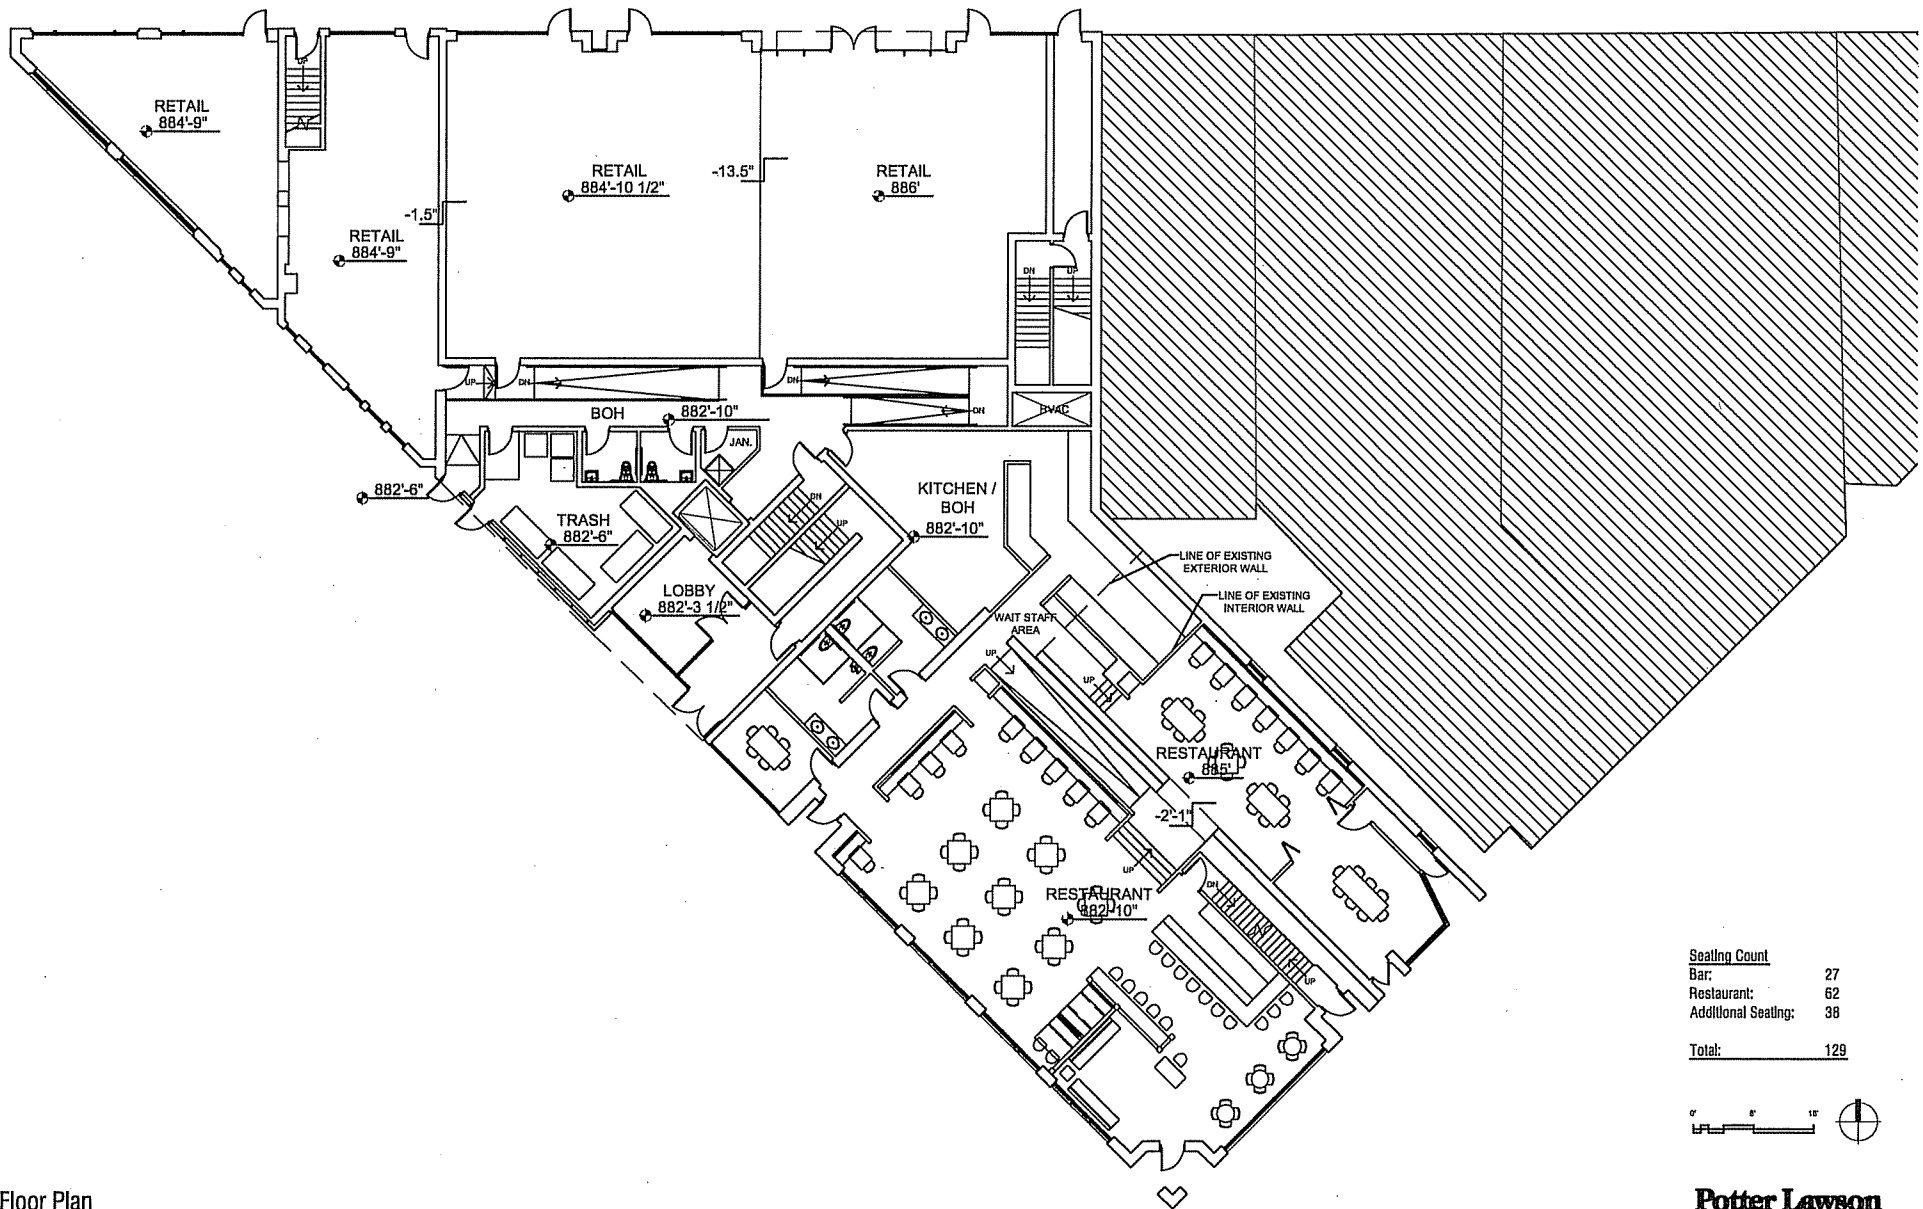

Basement Plan
2010.23 Block 100
July 23, 2012

Potter Lawson
Success by Design

Seating Count	
Bar:	27
Restaurant:	62
Additional Seating:	38
Total:	129

1st Floor Plan
 2010.23 Block 100
 July 23, 2012

Potter Lawson
 Success by Design

2nd Floor Plan
 2010.23 Block 100
 July 23, 2012

Potter Lawson
Success by Design

3rd Floor Plan
 2010.23 Block 100
 July 23, 2012

Potter Lawson
 Success by Design

0' 4' 8'

North Fairchild Street Elevation
Block 100
July 23, 2012