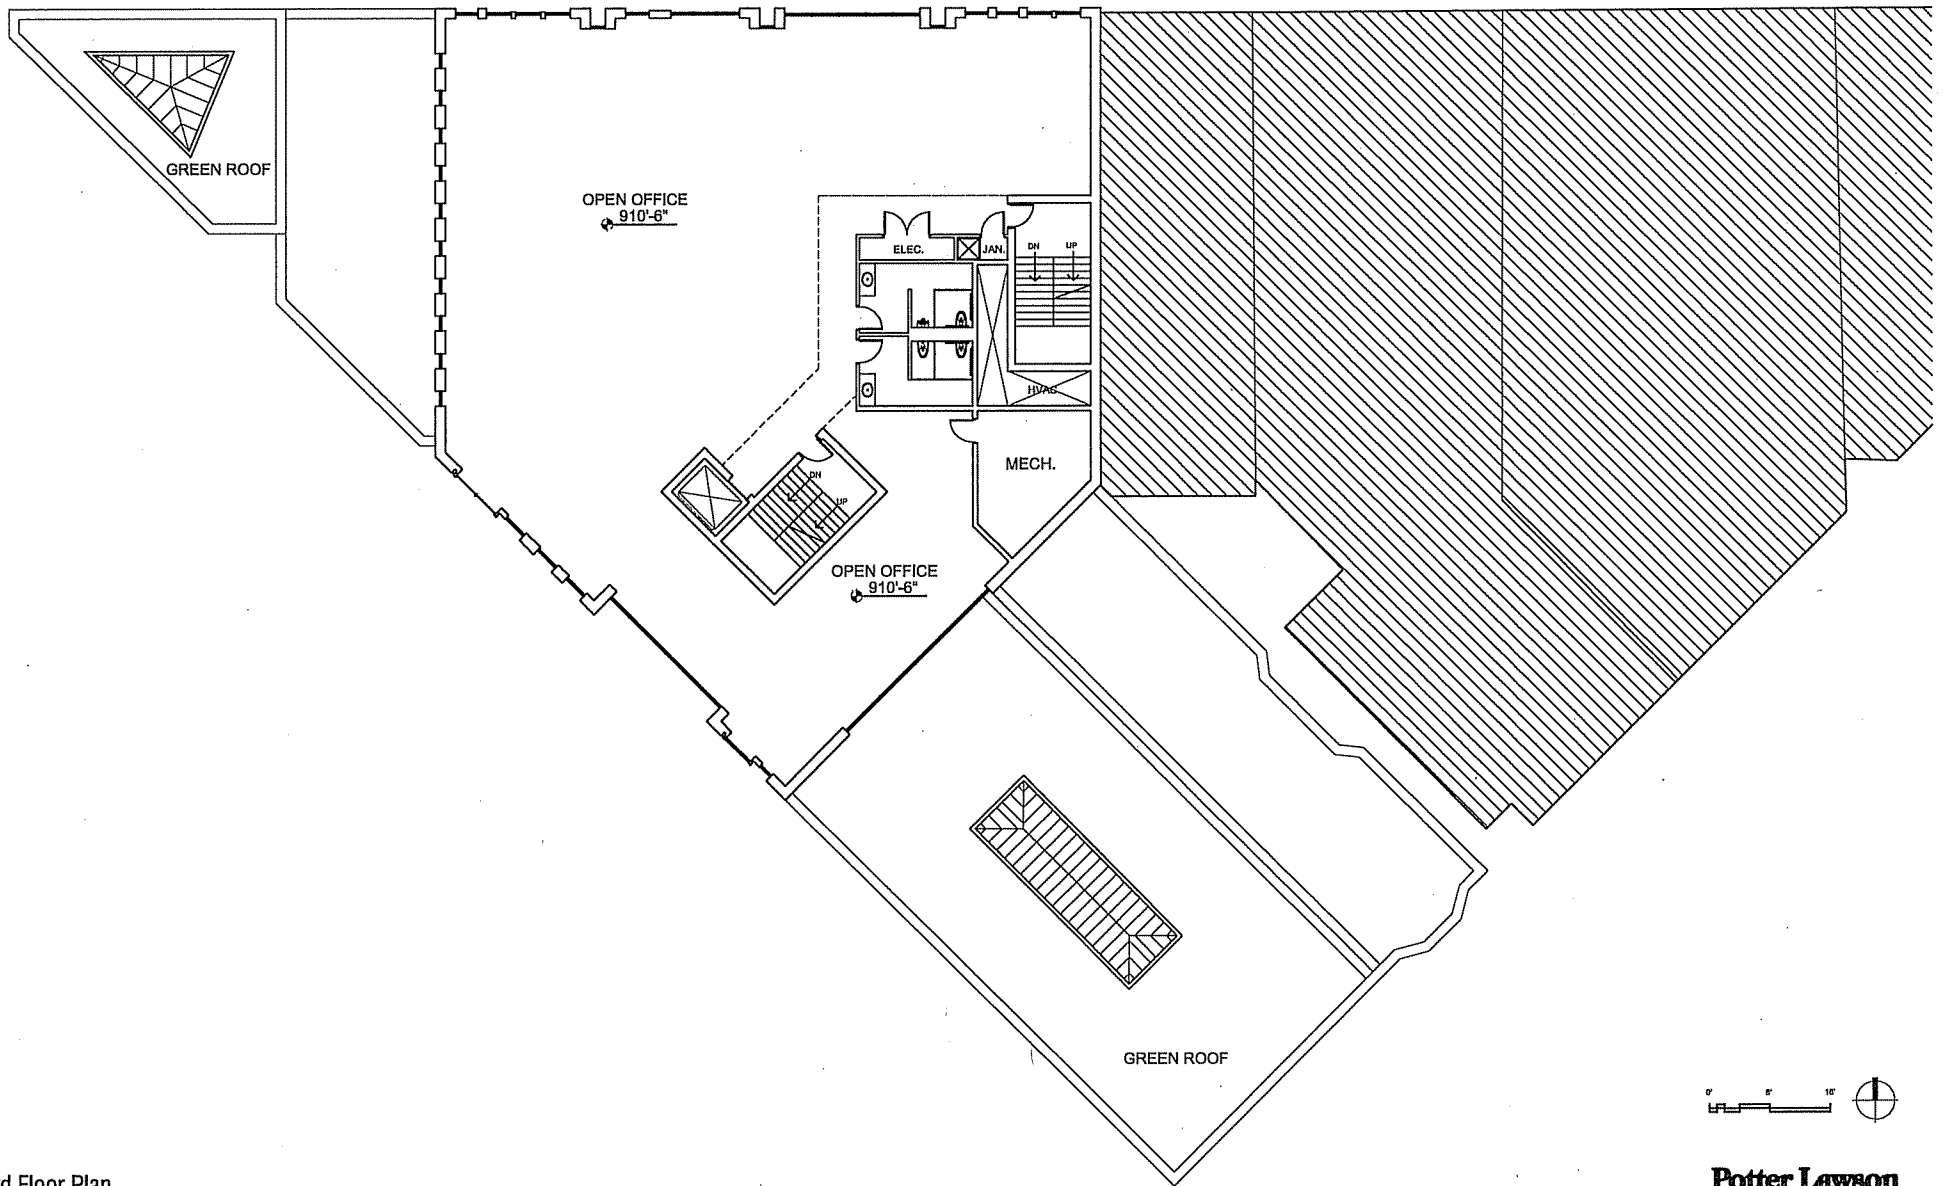

Basement Plan
2010.23 Block 100
July 23, 2012

Potter Lawson
Success by Design

Seating Count	
Bar:	27
Restaurant:	62
Additional Seating:	38
Total:	129

1st Floor Plan
 2010.23 Block 100
 July 23, 2012

Potter Lawson
 Success by Design

2nd Floor Plan
 2010.23 Block 100
 July 23, 2012

Potter Lawson
Success by Design

3rd Floor Plan
 2010.23 Block 100
 July 23, 2012

Potter Lawson
 Success by Design

0' 4' 8'

North Fairchild Street Elevation
Block 100
July 23, 2012