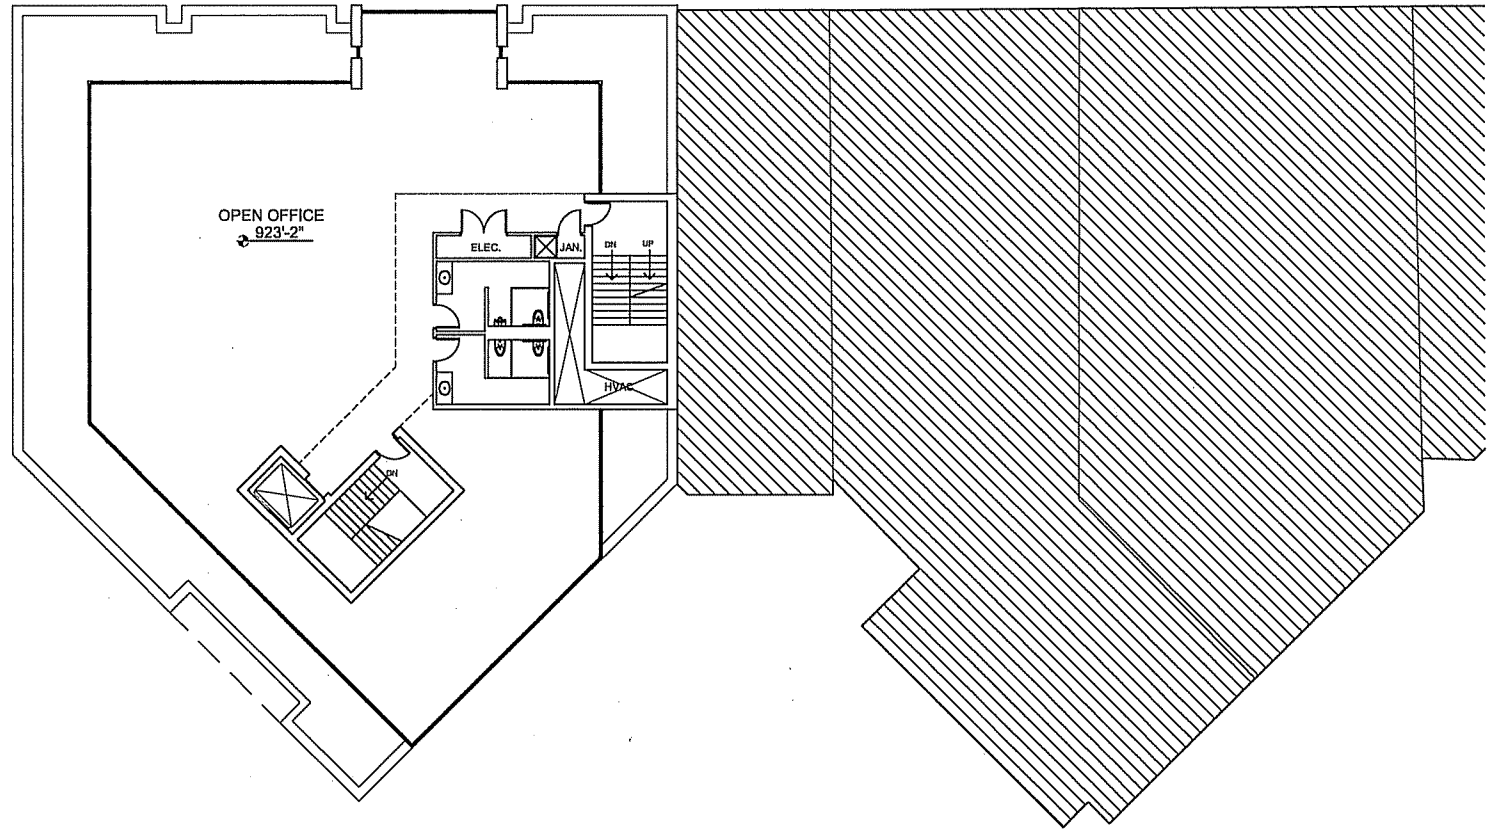

Basement Plan
2010.23 Block 100
July 23, 2012

Potter Lawson
Success by Design

Seating Count	
Bar:	27
Restaurant:	62
Additional Seating:	38
Total:	129

1st Floor Plan
 2010.23 Block 100
 July 23, 2012

Potter Lawson
 Success by Design

2nd Floor Plan
 2010.23 Block 100
 July 23, 2012

Potter Lawson
Success by Design

3rd Floor Plan
 2010.23 Block 100
 July 23, 2012

Potter Lawson
 Success by Design

0' 4' 8'

North Fairchild Street Elevation
Block 100
July 23, 2012