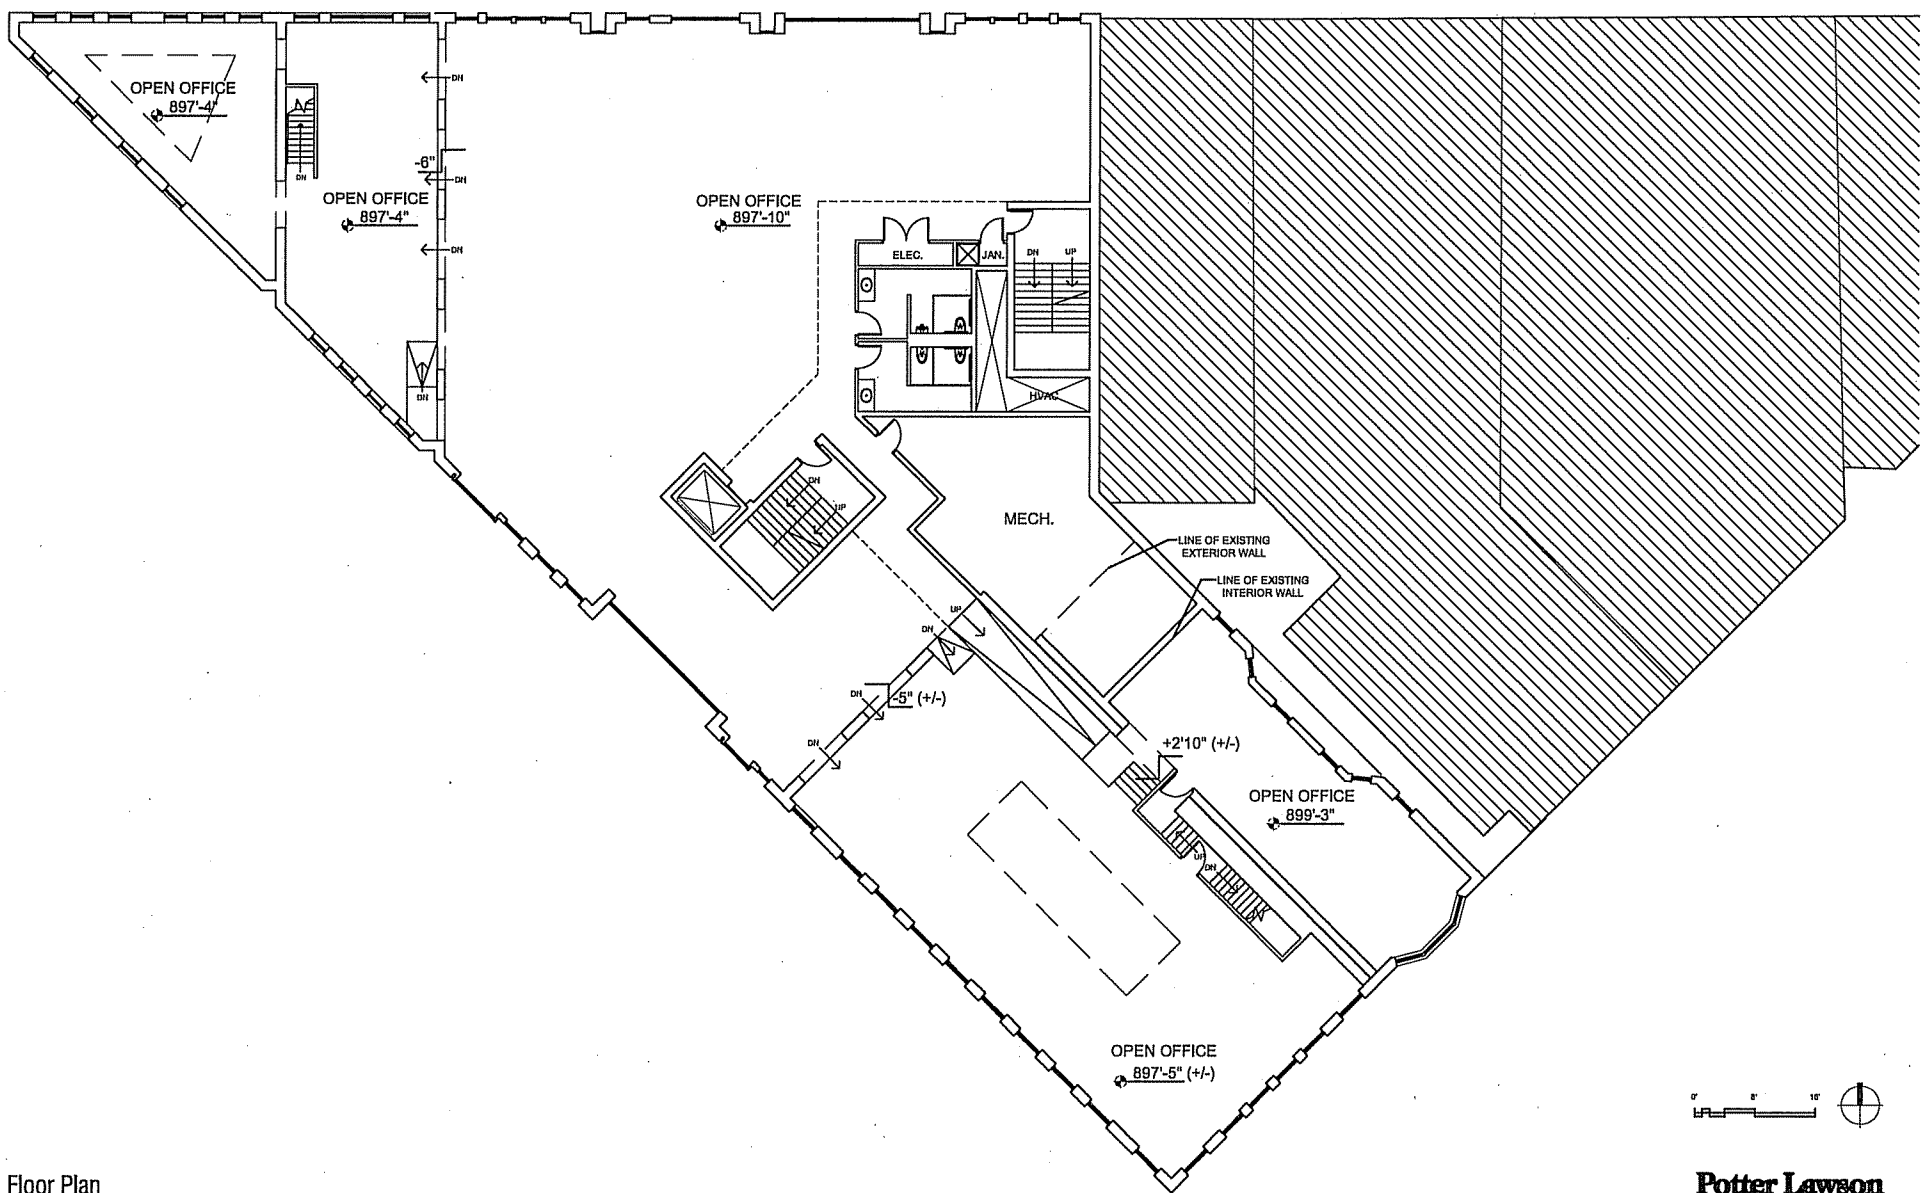

Basement Plan
2010.23 Block 100
July 23, 2012

Potter Lawson
Success by Design

Seating Count	
Bar:	27
Restaurant:	62
Additional Seating:	38
Total:	129

1st Floor Plan
 2010.23 Block 100
 July 23, 2012

Potter Lawson
 Success by Design

2nd Floor Plan
 2010.23 Block 100
 July 23, 2012

Potter Lawson
Success by Design

3rd Floor Plan
 2010.23 Block 100
 July 23, 2012

Potter Lawson
 Success by Design

0' 4' 8'

North Fairchild Street Elevation
Block 100
July 23, 2012