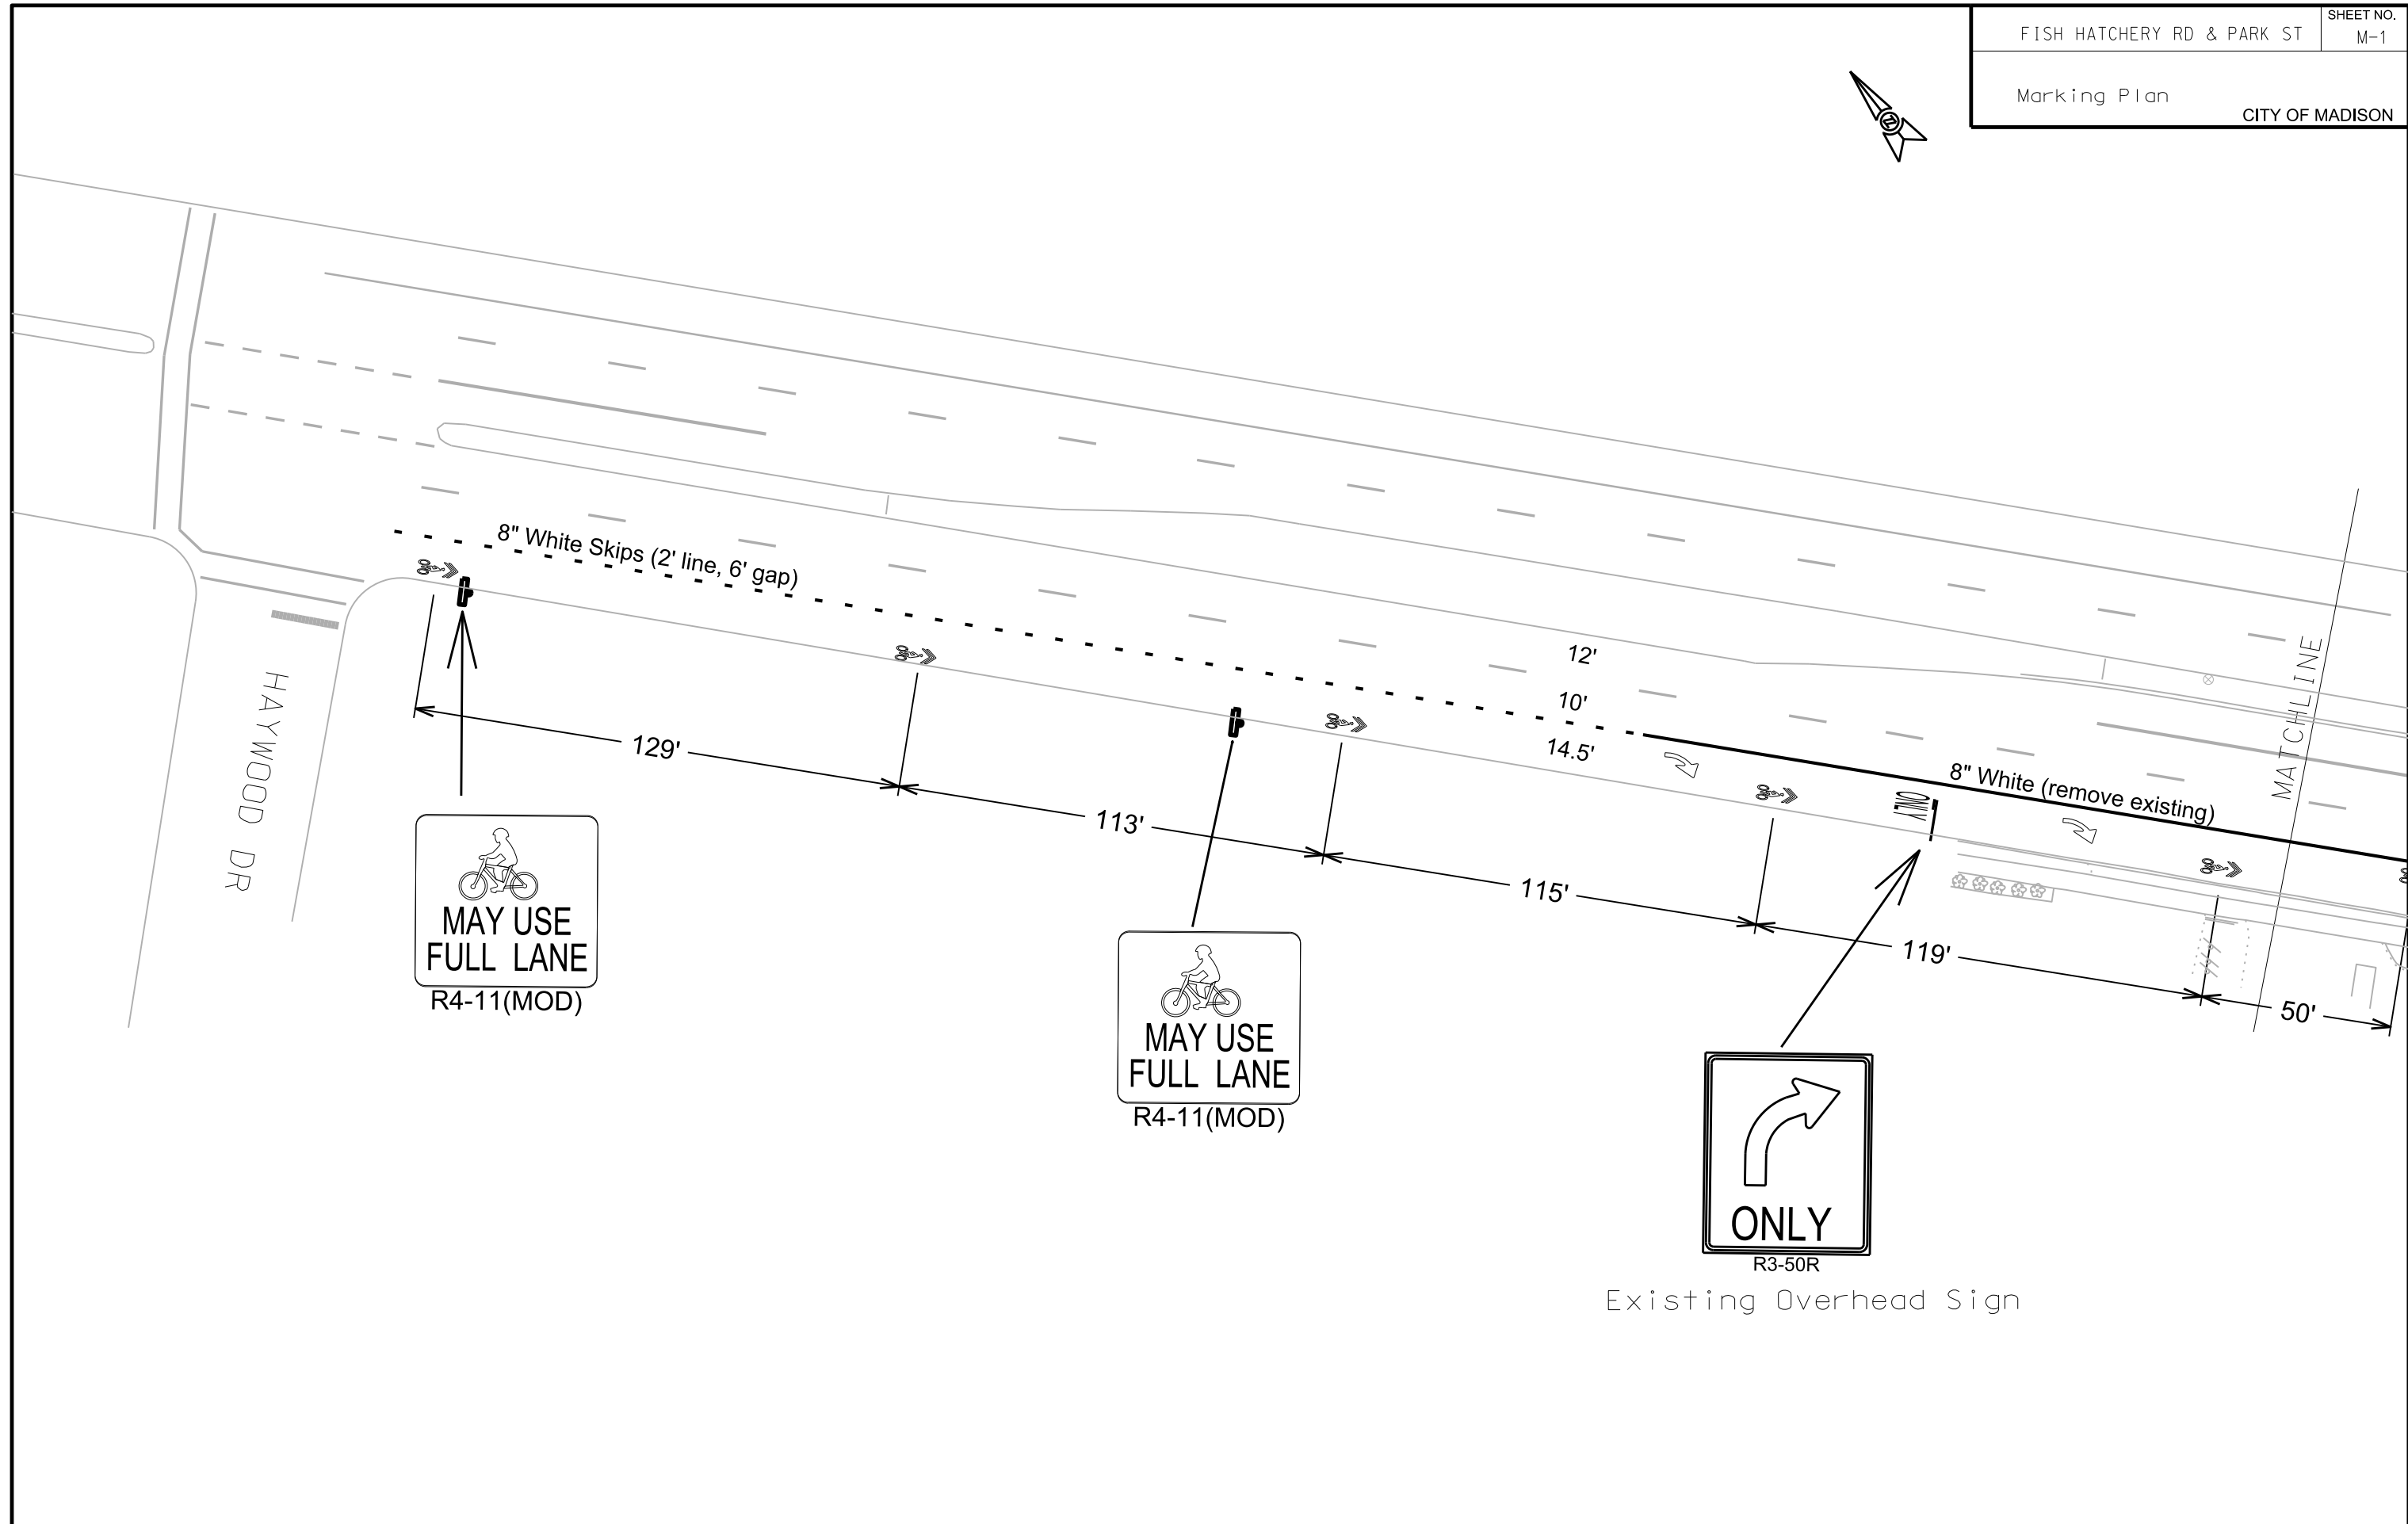

PLOT SCALE:
 PLOT NAME:
 REV. DATE:
 ORIGINATOR: CITY OF MADISON, TRAFFIC ENG. DIV.

PLOT SCALE:
 PLOT NAME:
 REV. DATE:
 ORIGINATOR: CITY OF MADISON, TRAFFIC ENG. DIV.