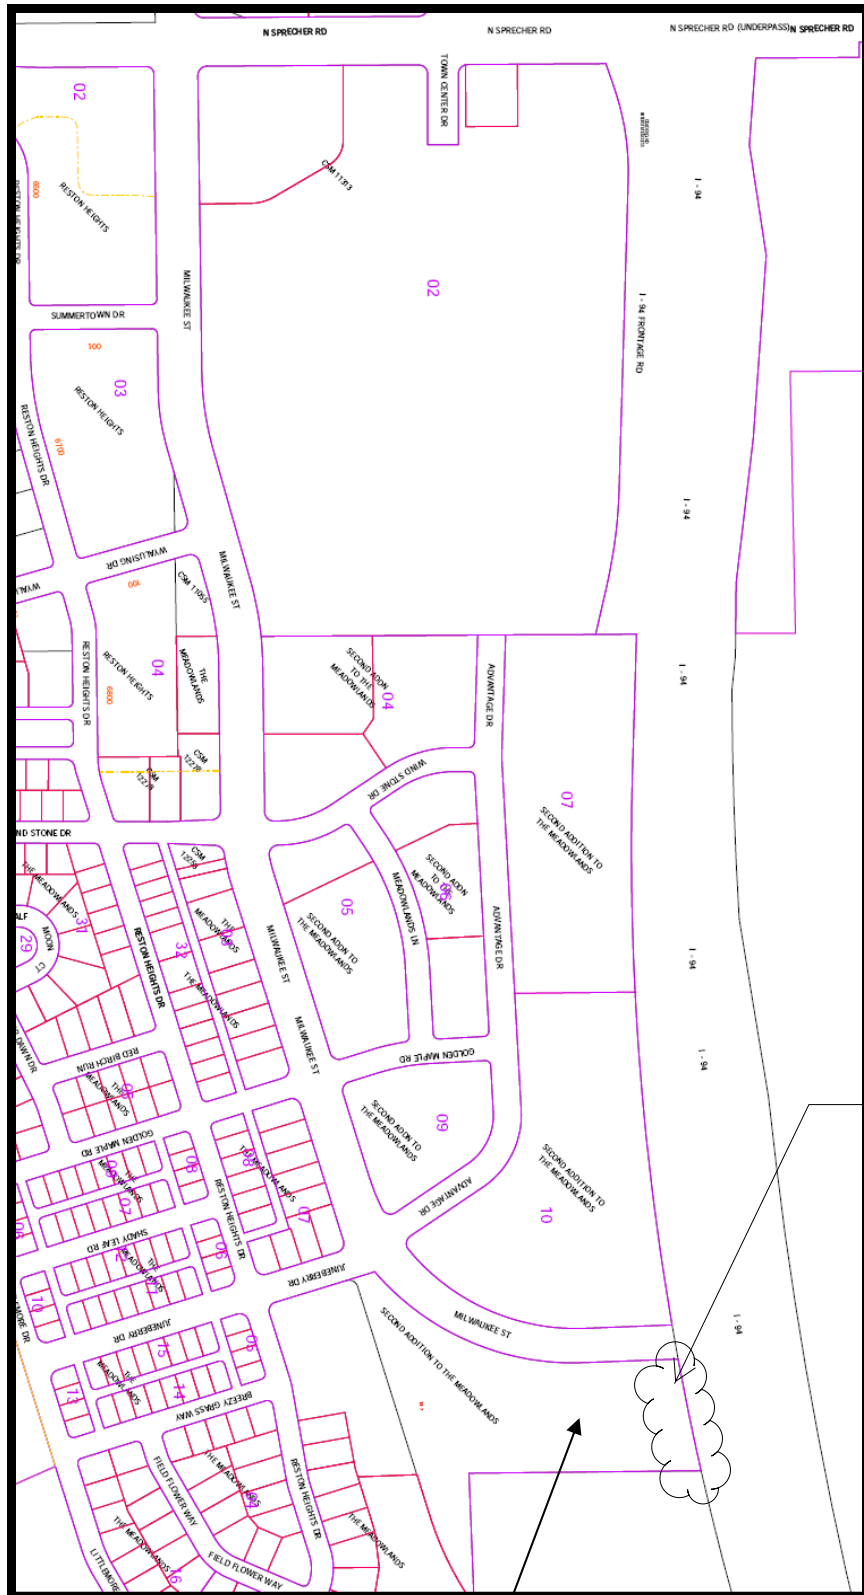

EXHIBIT A
LOCATOR MAP
(page 1 of 2)

See Easement Detail
on page 2

City Stormwater Utility Parcel
7074 Reston Heights Drive

EXHIBIT A
 EASEMENT DETAIL
 (page 2 of 2)

City Parcel