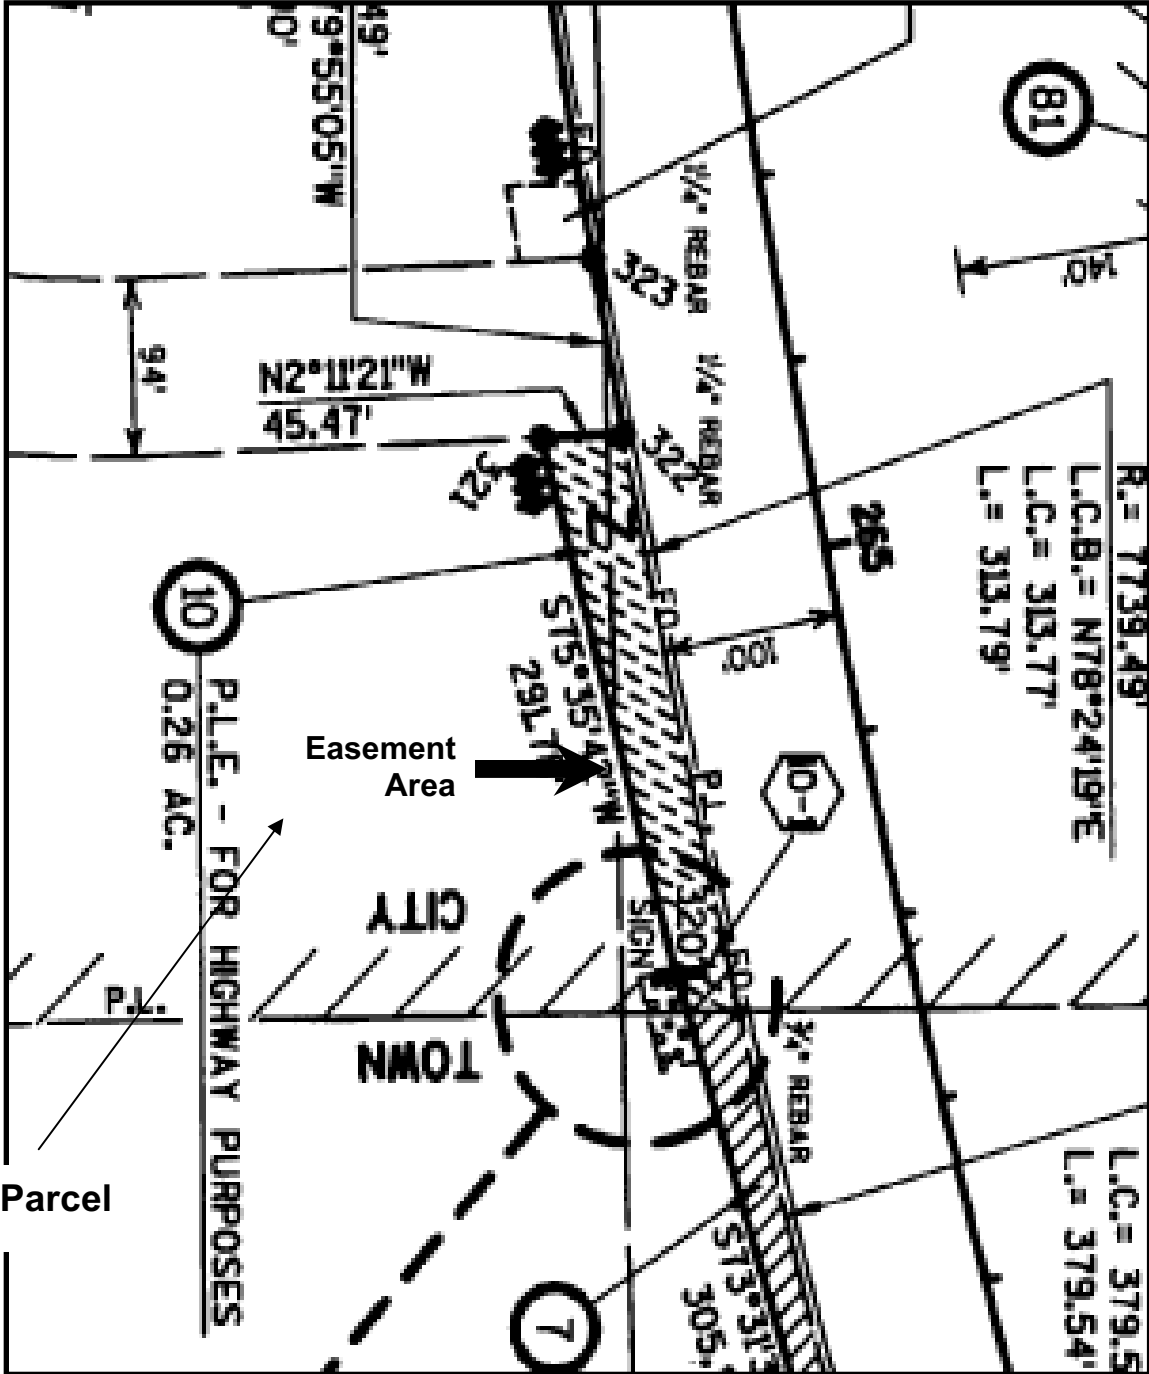

EXHIBIT A
LOCATOR MAP
(page 1 of 2)

See Easement Detail
on page 2

City Stormwater Utility Parcel
7074 Reston Heights Drive

EXHIBIT A
 EASEMENT DETAIL
 (page 2 of 2)

City Parcel