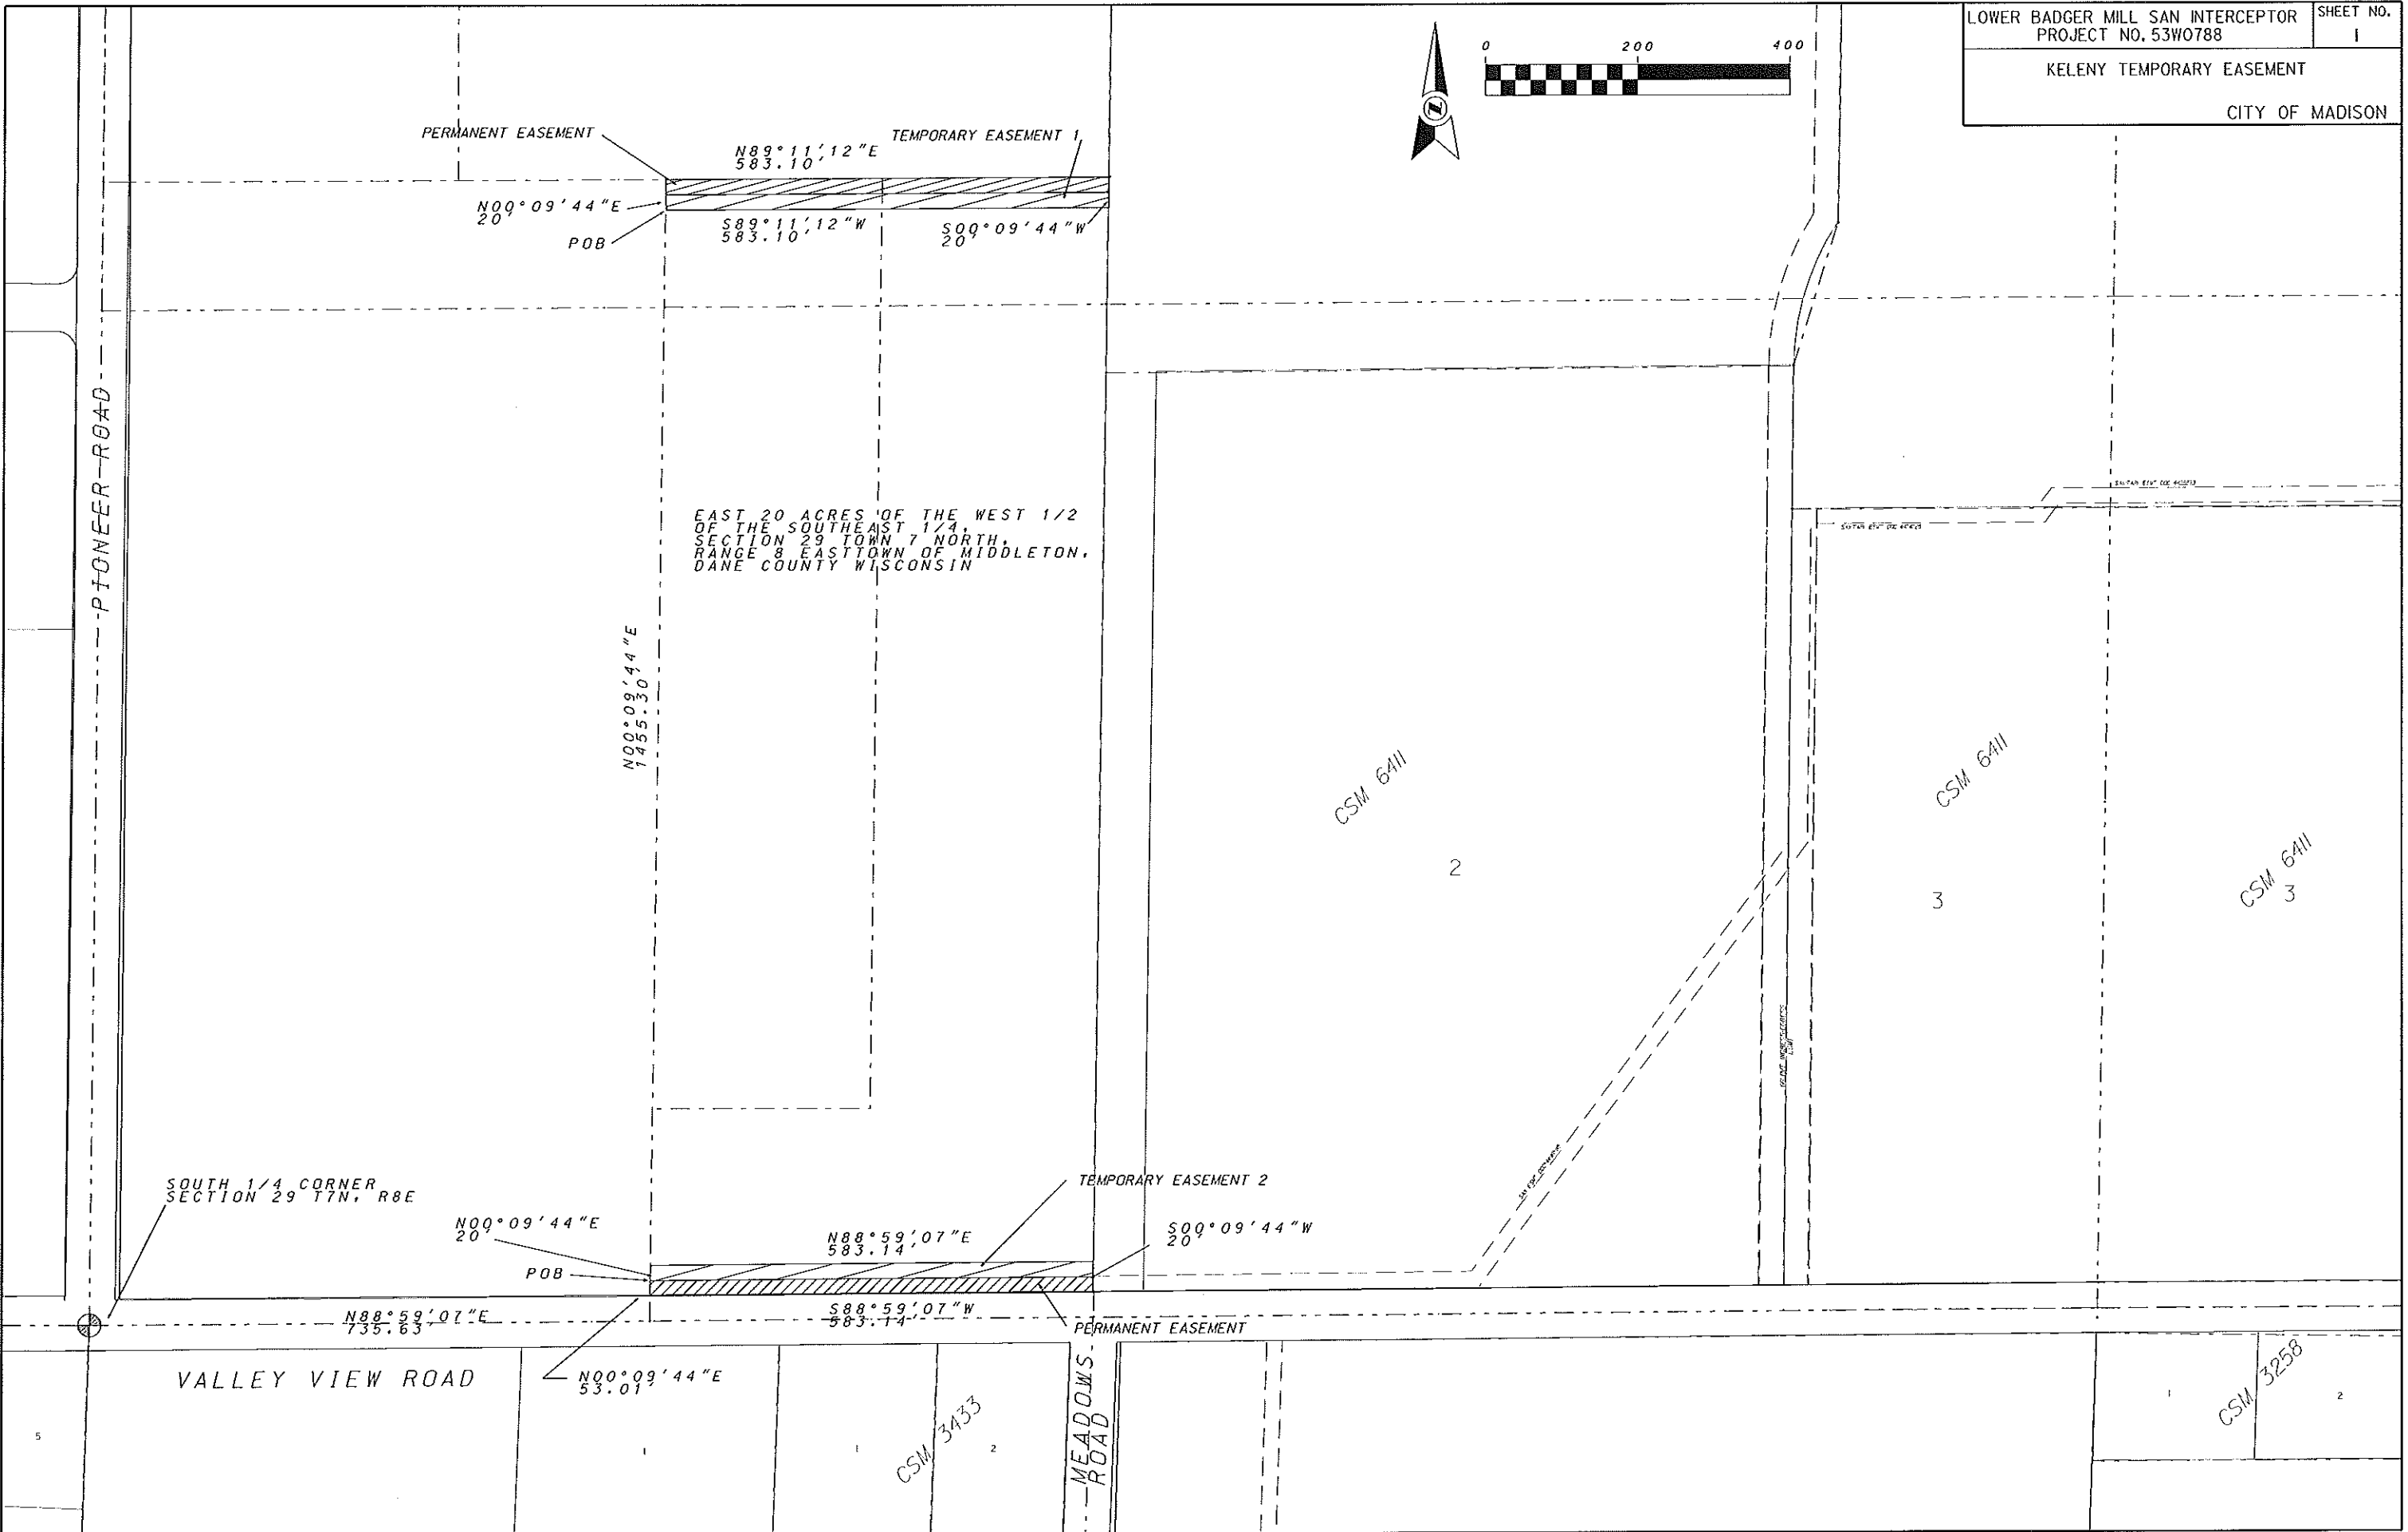

EAST 20 ACRES OF THE WEST 1/2
OF THE SOUTHEAST 1/4,
SECTION 29 TOWN 7 NORTH,
RANGE 8 EAST TOWN OF MIDDLETON,
DANE COUNTY WISCONSIN

REV. DATE: _____ PLOT NAME: _____ PLOT SCALE: _____

ORIGINATOR: CITY OF MADISON, STREETS DIVISION