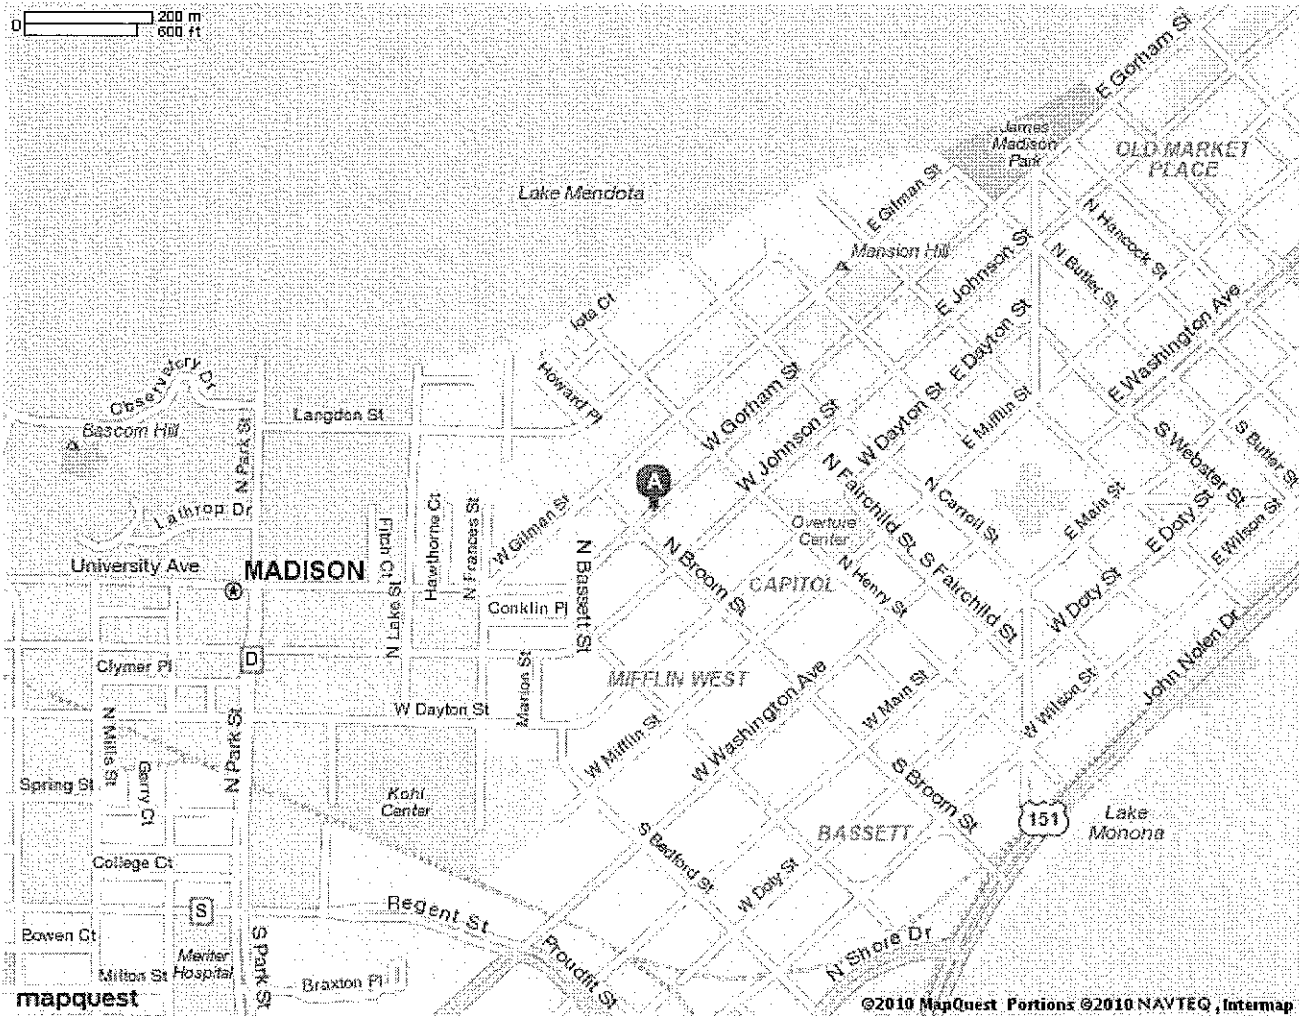

The New MapQuest is Here! Try the New Site Now »

Sorry! When printing directly from the browser your directions or map may not print correctly. For best results try clicking the Printer-Friendly button

317 W Gorham St
Madison, WI 53703-2016

Directions and maps are informational only. We make no warranties on the accuracy of their content, road conditions or route usability or expeditiousness. You assume all risk of use. MapQuest and its suppliers shall not be liable to you for any loss or delay resulting from your use of MapQuest.