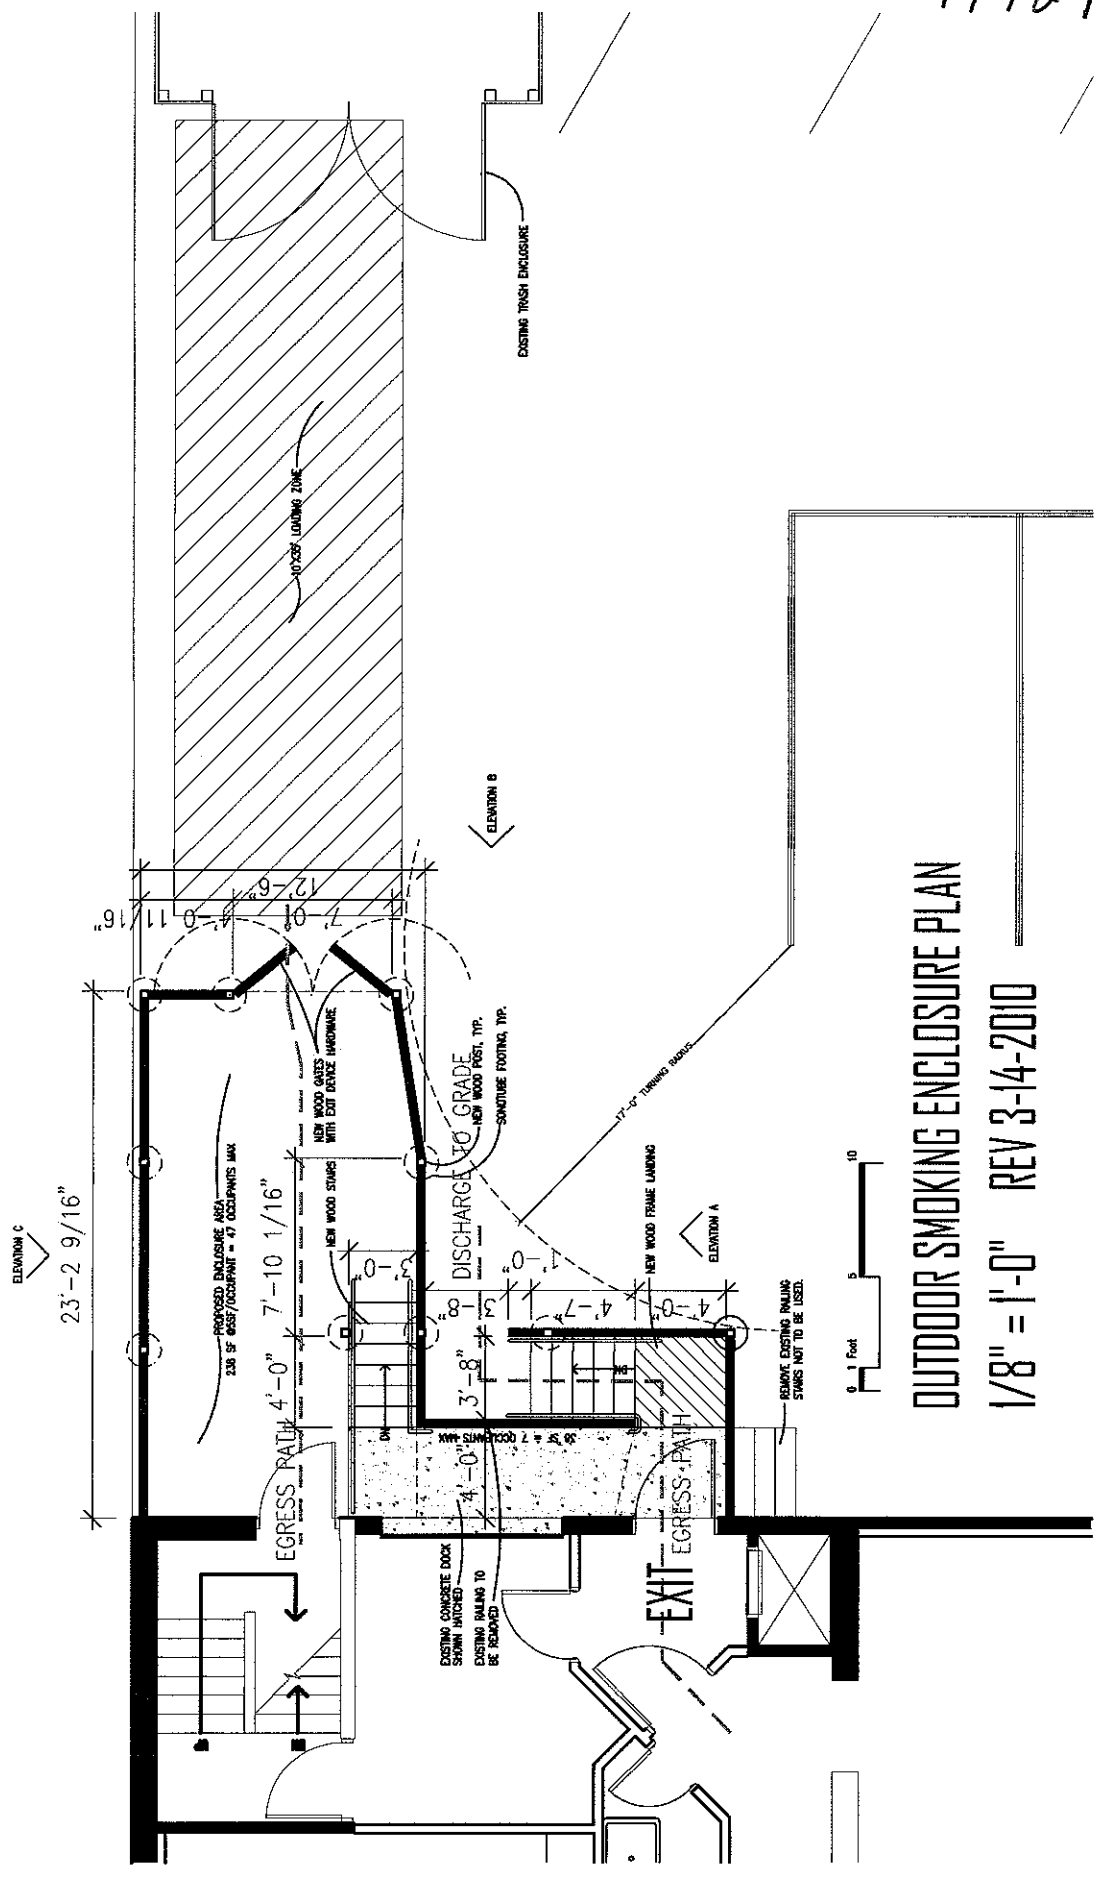

#17727

17727

OUTDOOR SMOKING ENCLOSURE PLAN

1/8" = 1'-0" REV 3-14-2010