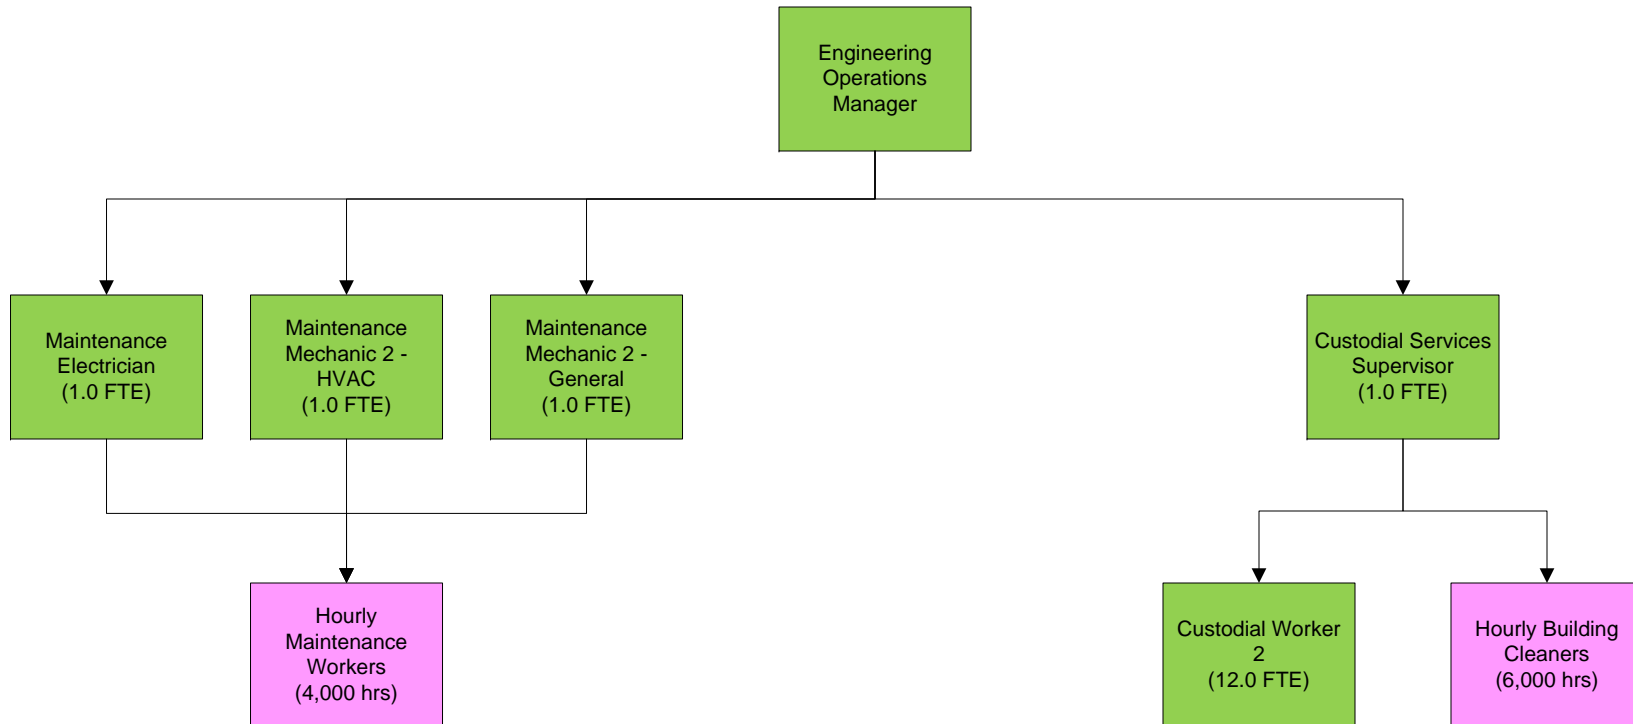

EXISTING ORG CHART – ENGINEERING FACILITIES MAINTENANCE & CUSTODIAL

- EXISTING POSITION
- NEW POSITION
- RECLASS
- HOURLY POSITIONS

PROPOSED ORG CHART – ENGINEERING FACILITIES MAINTENANCE & CUSTODIAL