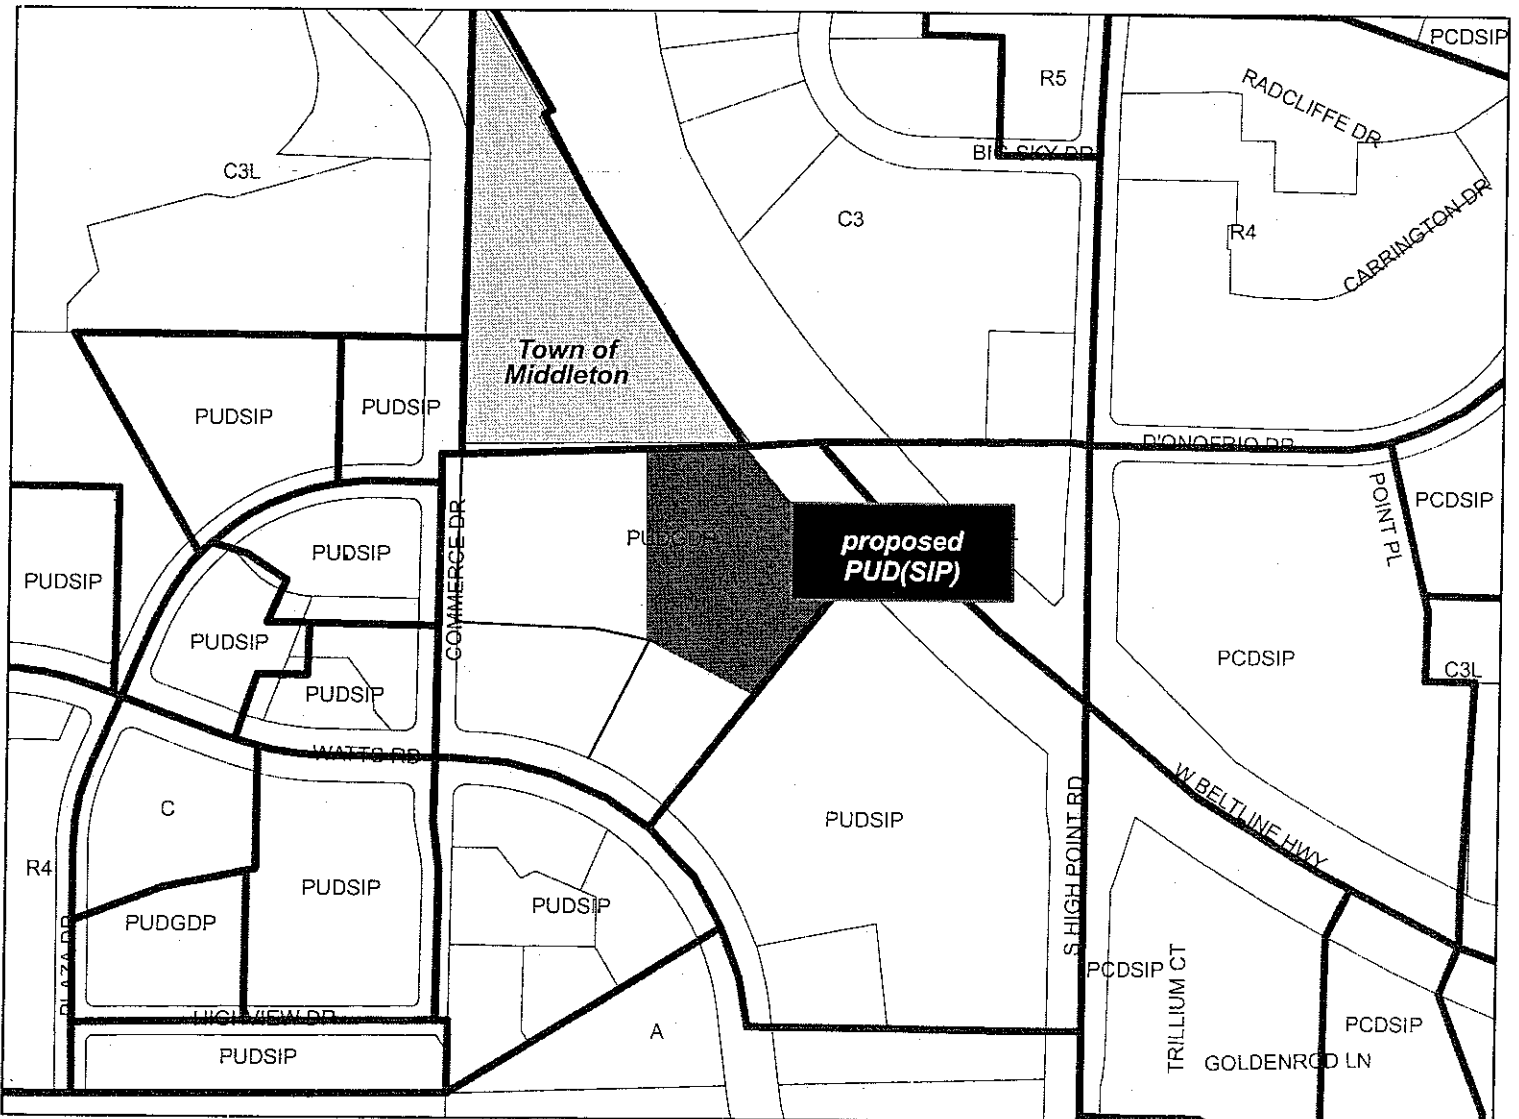

Public Hearing Date
Plan Commission
05 February 2007
Common Council
27 February 2007

For Questions Contact: Tim Parks at: 261-9632 or tparks@cityofmadison.com or City Planning at 266-4635