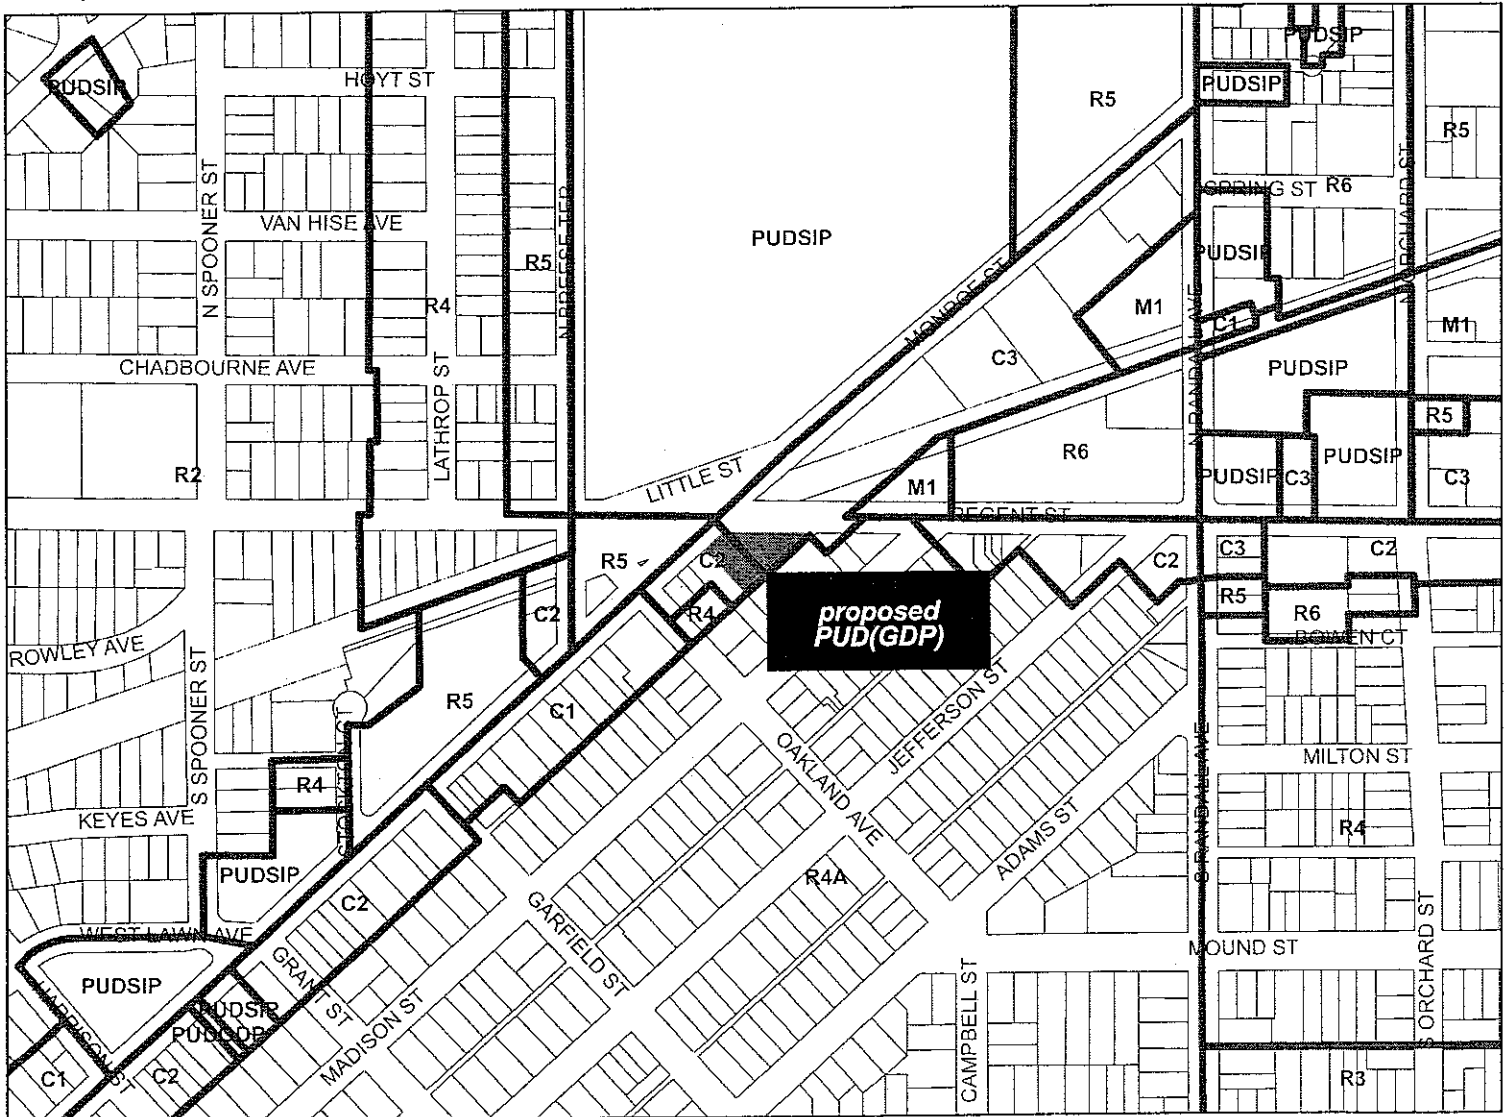

For Questions Contact: Tim Parks at: 261-9632 or tparks@cityofmadison.com or City Planning at 266-4635