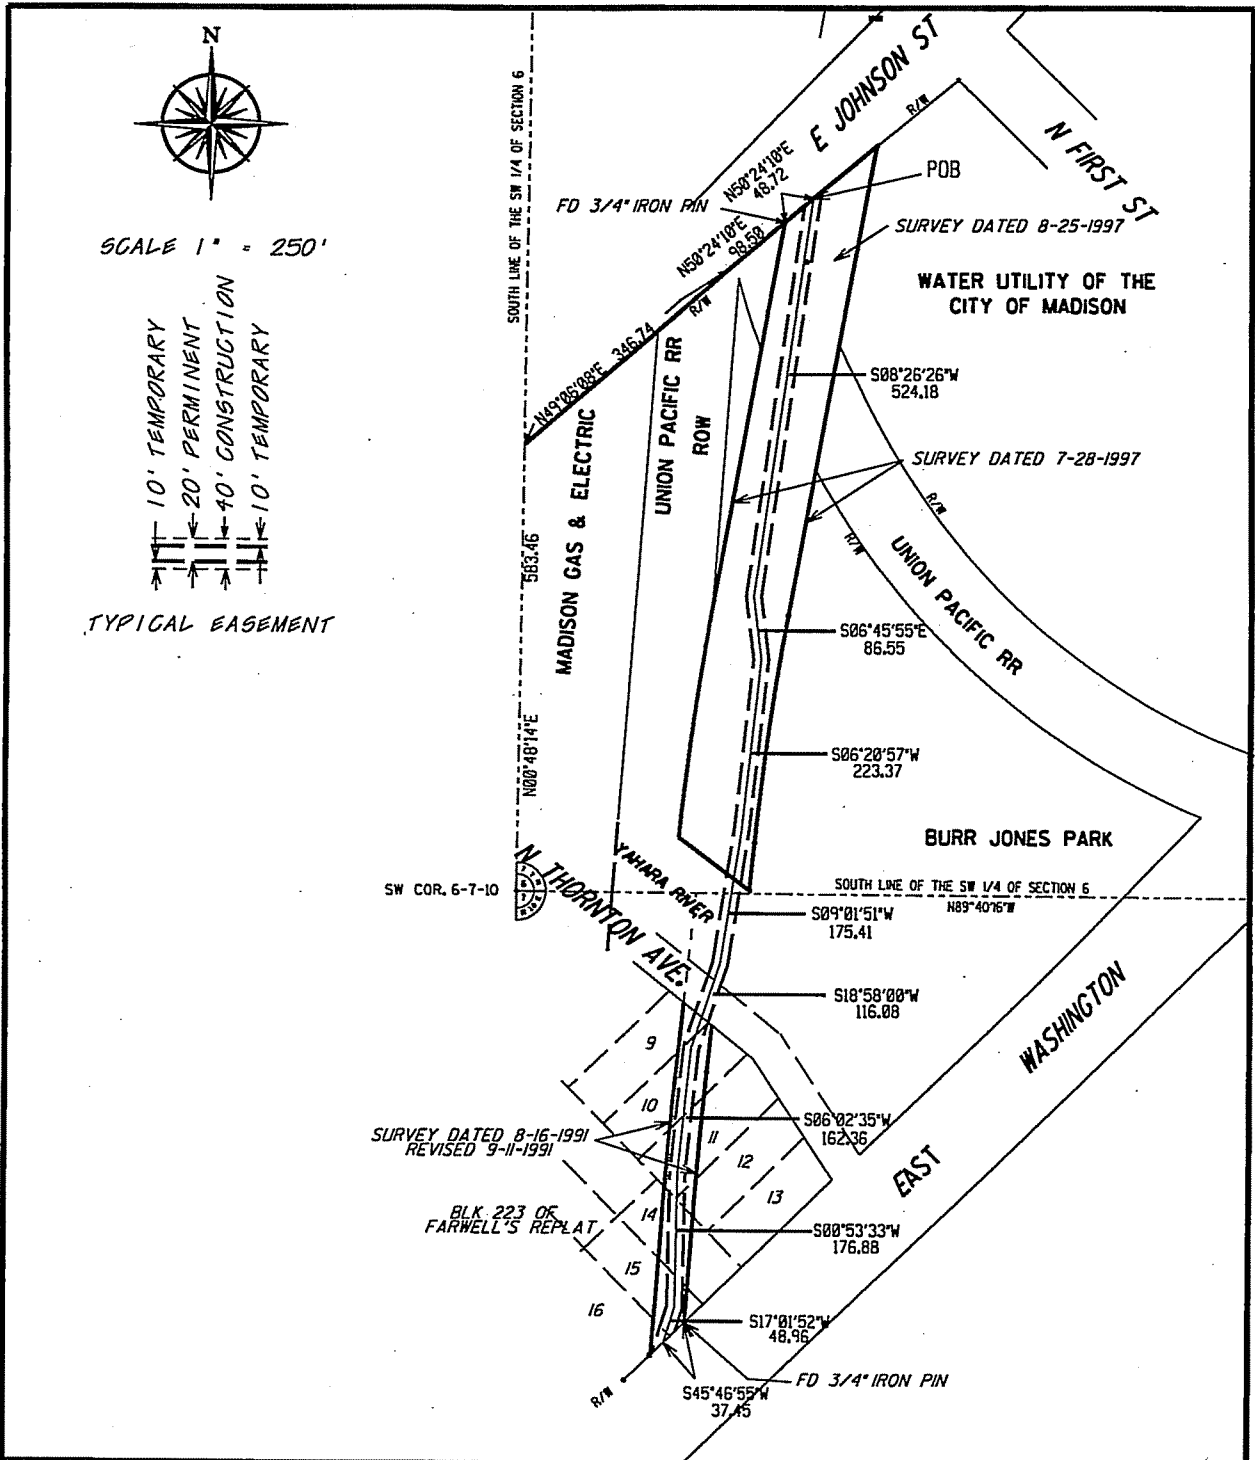

EXHIBIT A

ATC
AMERICAN TRANSMISSION COMPANY
THE ENERGY ACCESS COMPANY

THIS DOCUMENT IS FOR THE USE OF AMERICAN TRANSMISSION COMPANY. AMERICAN TRANSMISSION COMPANY DISCLAIMS ALL WARRANTIES, BOTH EXPRESS AND IMPLIED, USE BY ANYONE OTHER THAN AMERICAN TRANSMISSION COMPANY IS AT THEIR OWN RISK.

DRAWN:	DATE:	U.G. EASEMENT	
CHECKED:	DATE:	CITY OF MADISON	
APPROVED:	DATE:		governing dept STANDARDS
SCALE: 1" = 250'			v1