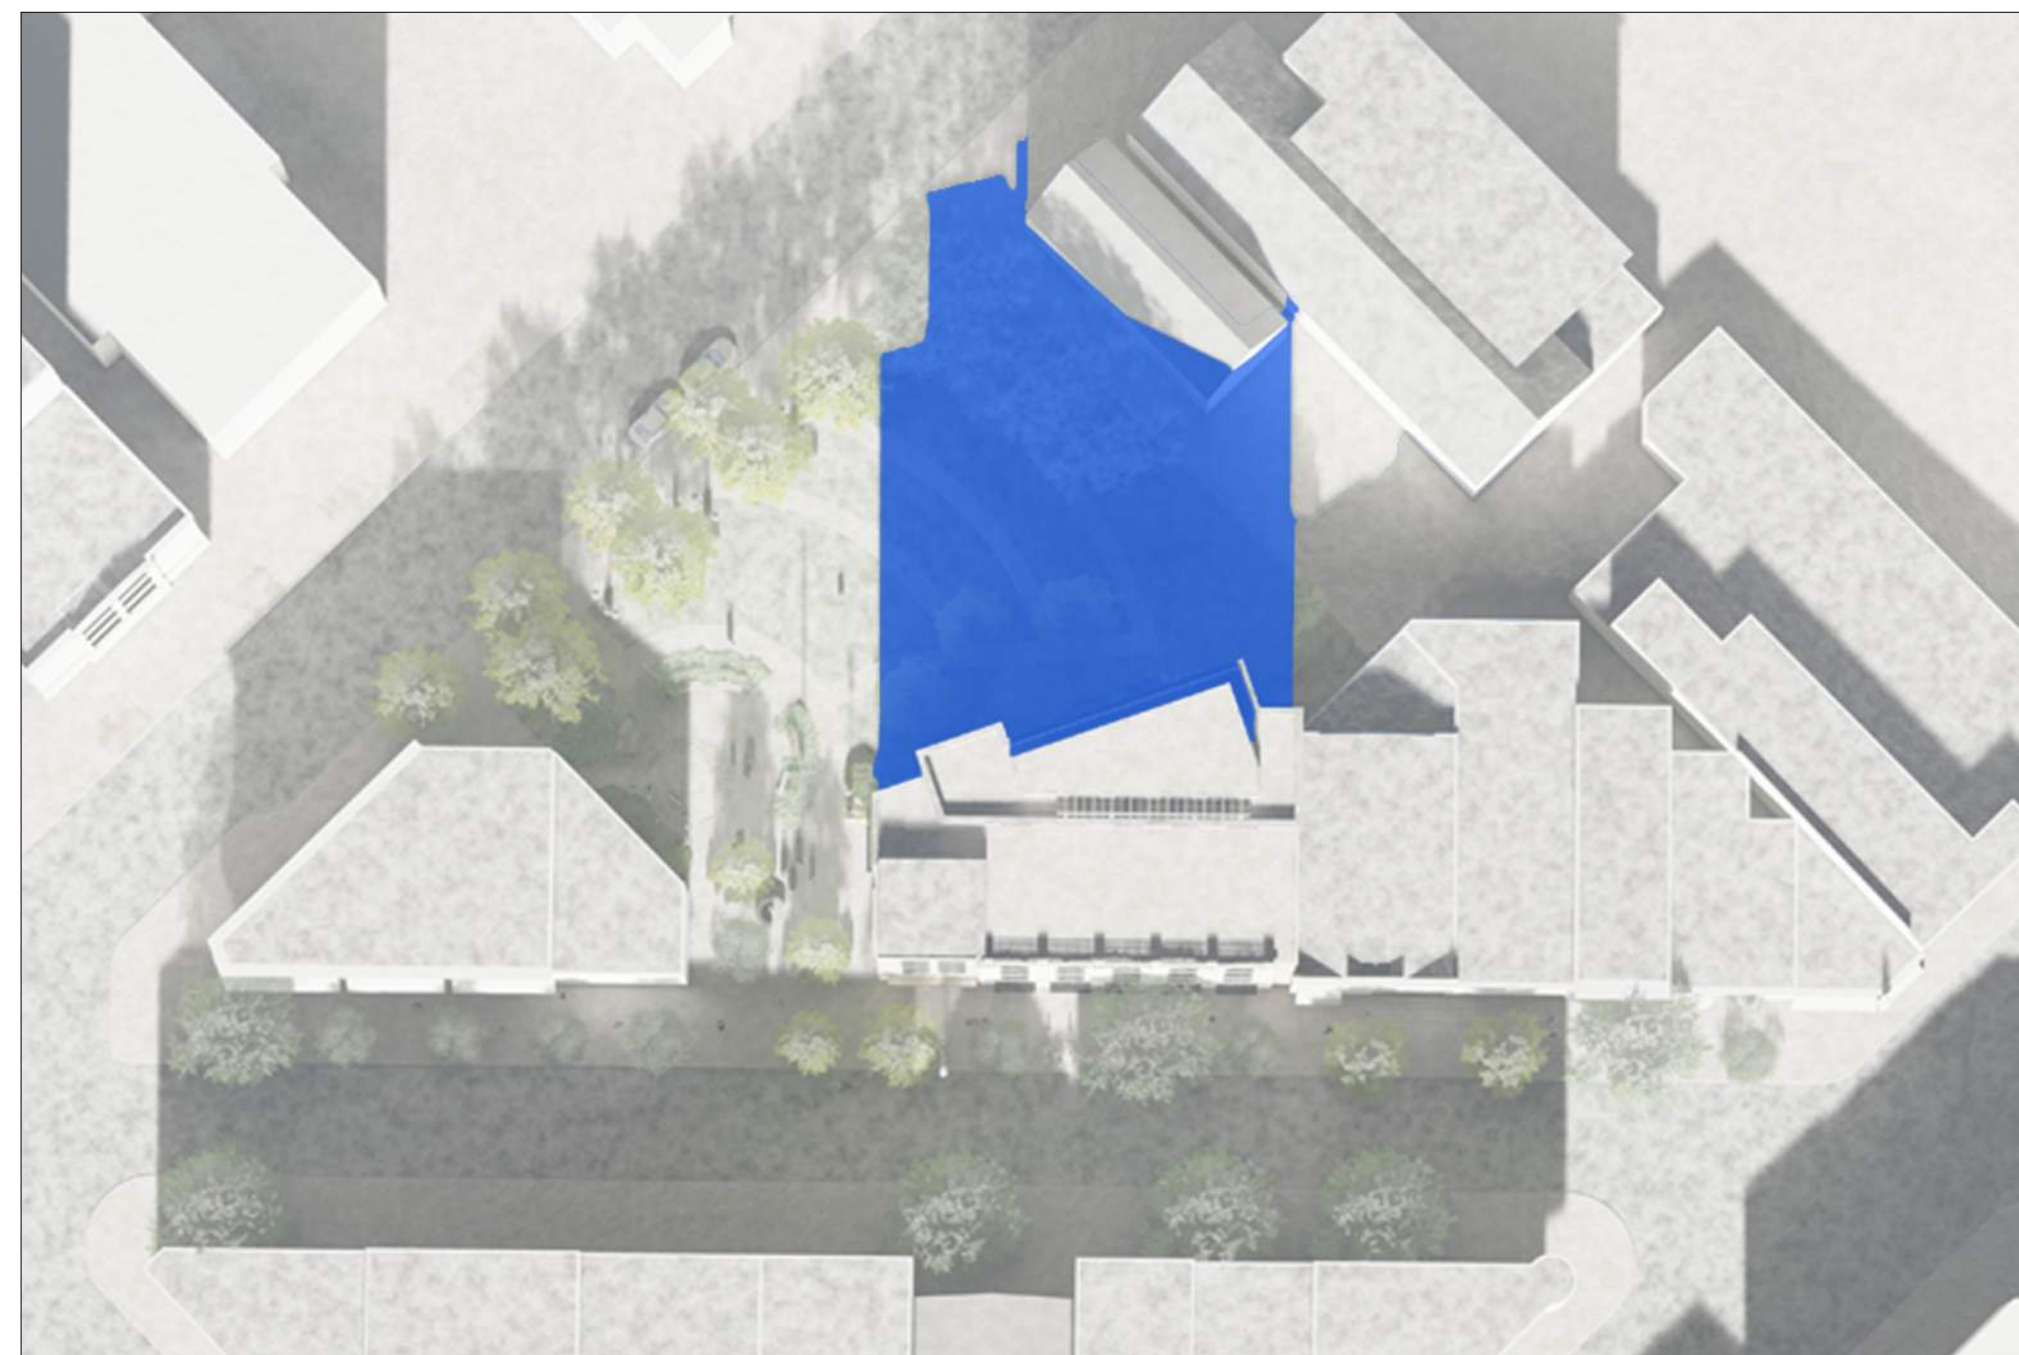

SUN STUDY

X921

knothe • bruce
ARCHITECTS

FALL - 8AM

FALL - 12PM

FALL - 4PM

WINTER - 9AM

WINTER - 12PM

WINTER - 3PM

430, 432, 444 State Street

Madison, Wisconsin
SUN STUDY

X922

knothe • bruce
ARCHITECTS