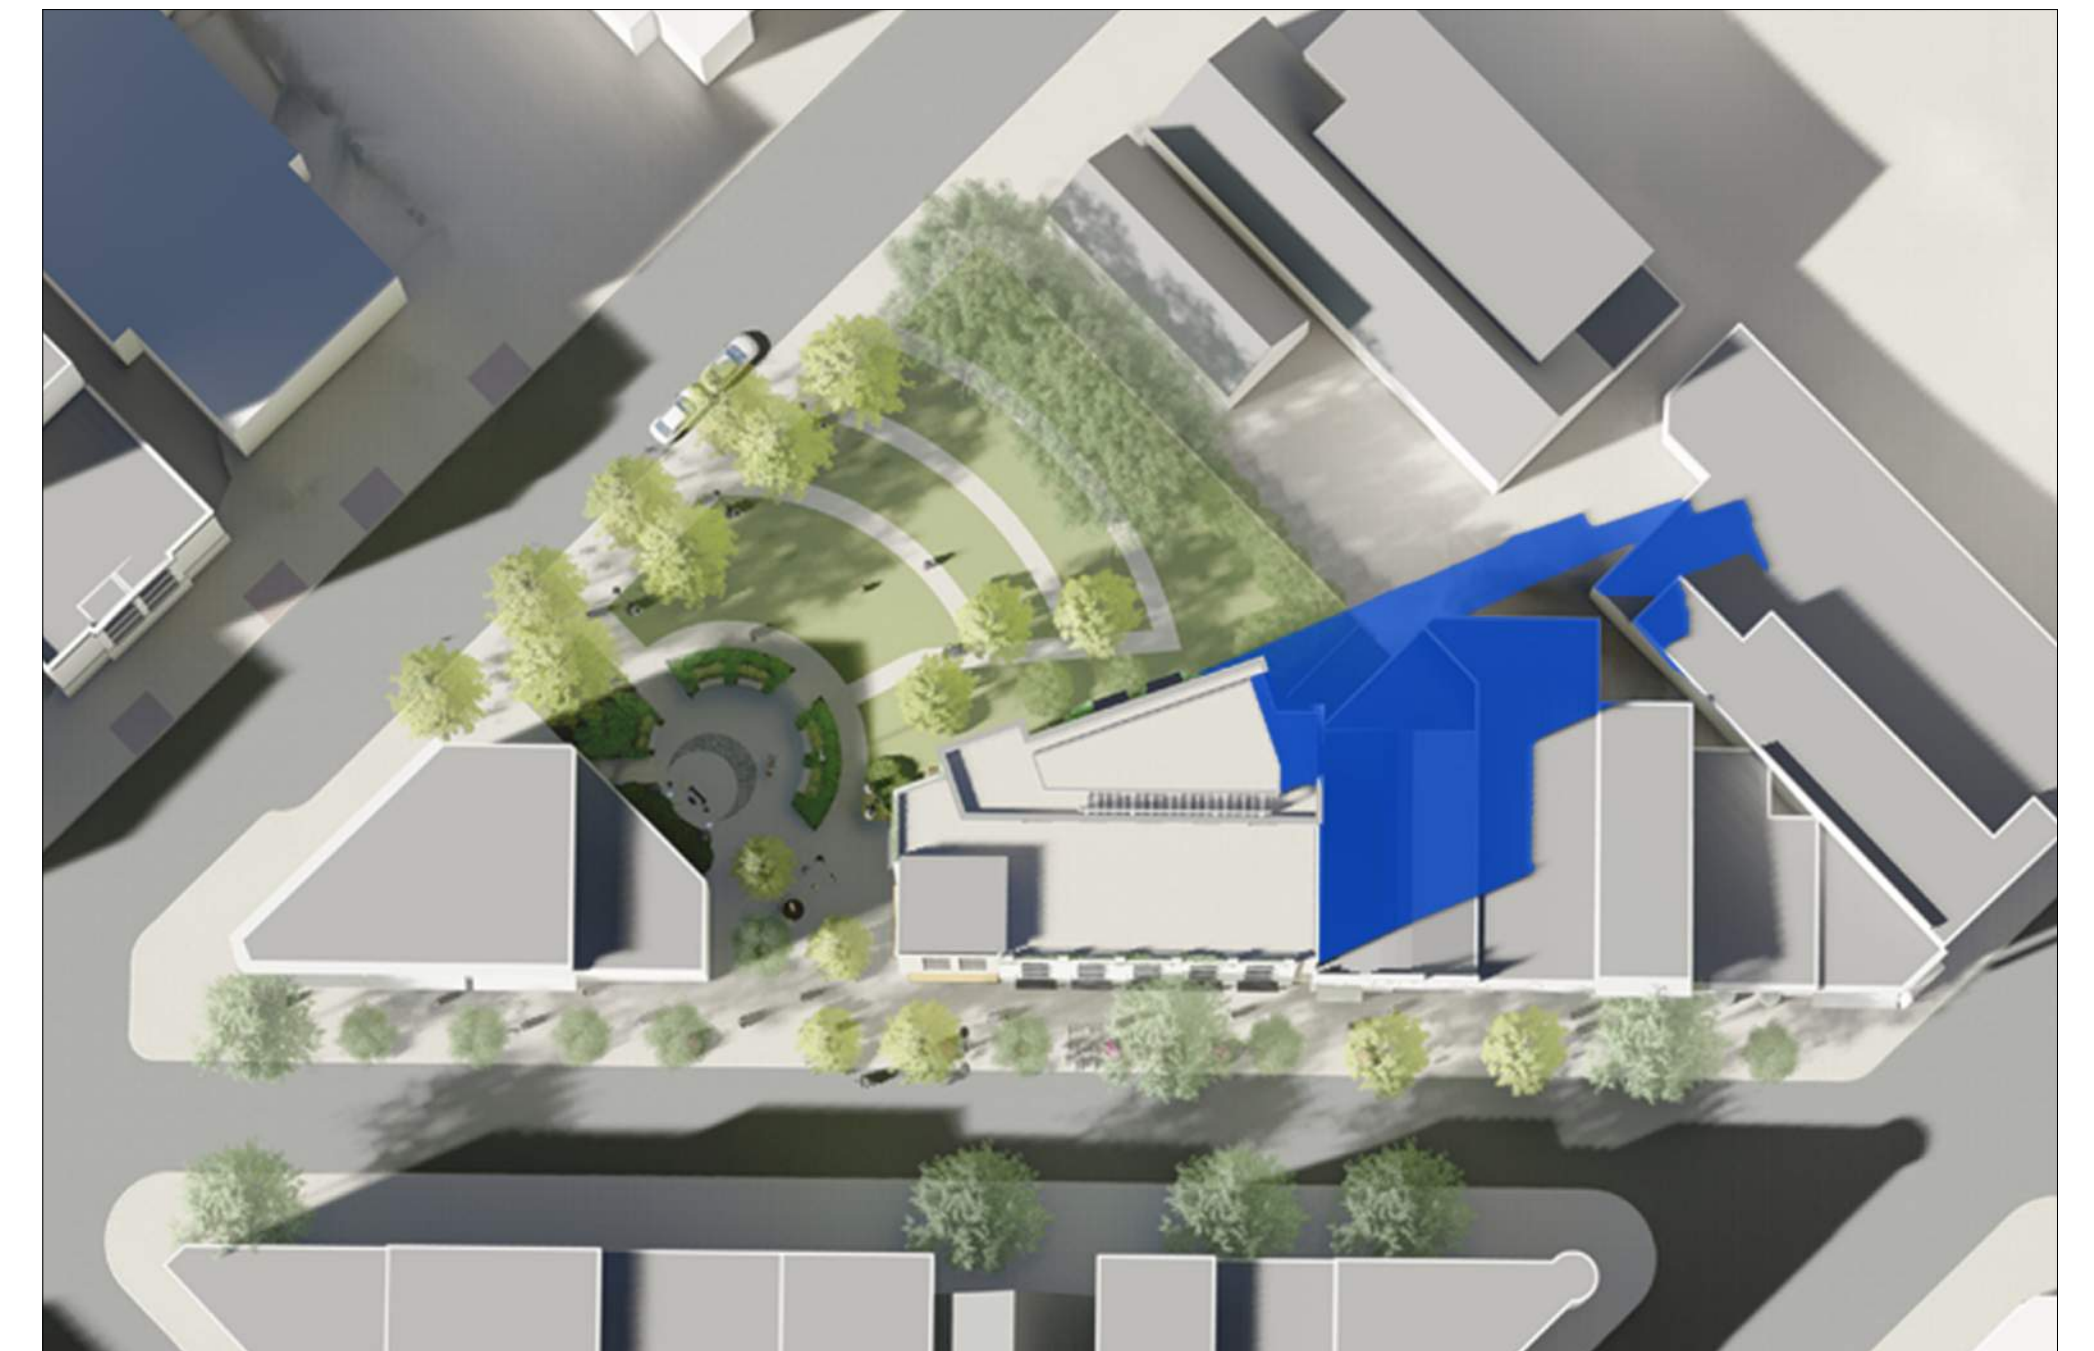

SUN STUDY

X921

knothe • bruce
ARCHITECTS

FALL - 8AM

FALL - 12PM

FALL - 4PM

WINTER - 9AM

WINTER - 12PM

WINTER - 3PM

430, 432, 444 State Street

Madison, Wisconsin
SUN STUDY

X922

knothe • bruce
ARCHITECTS