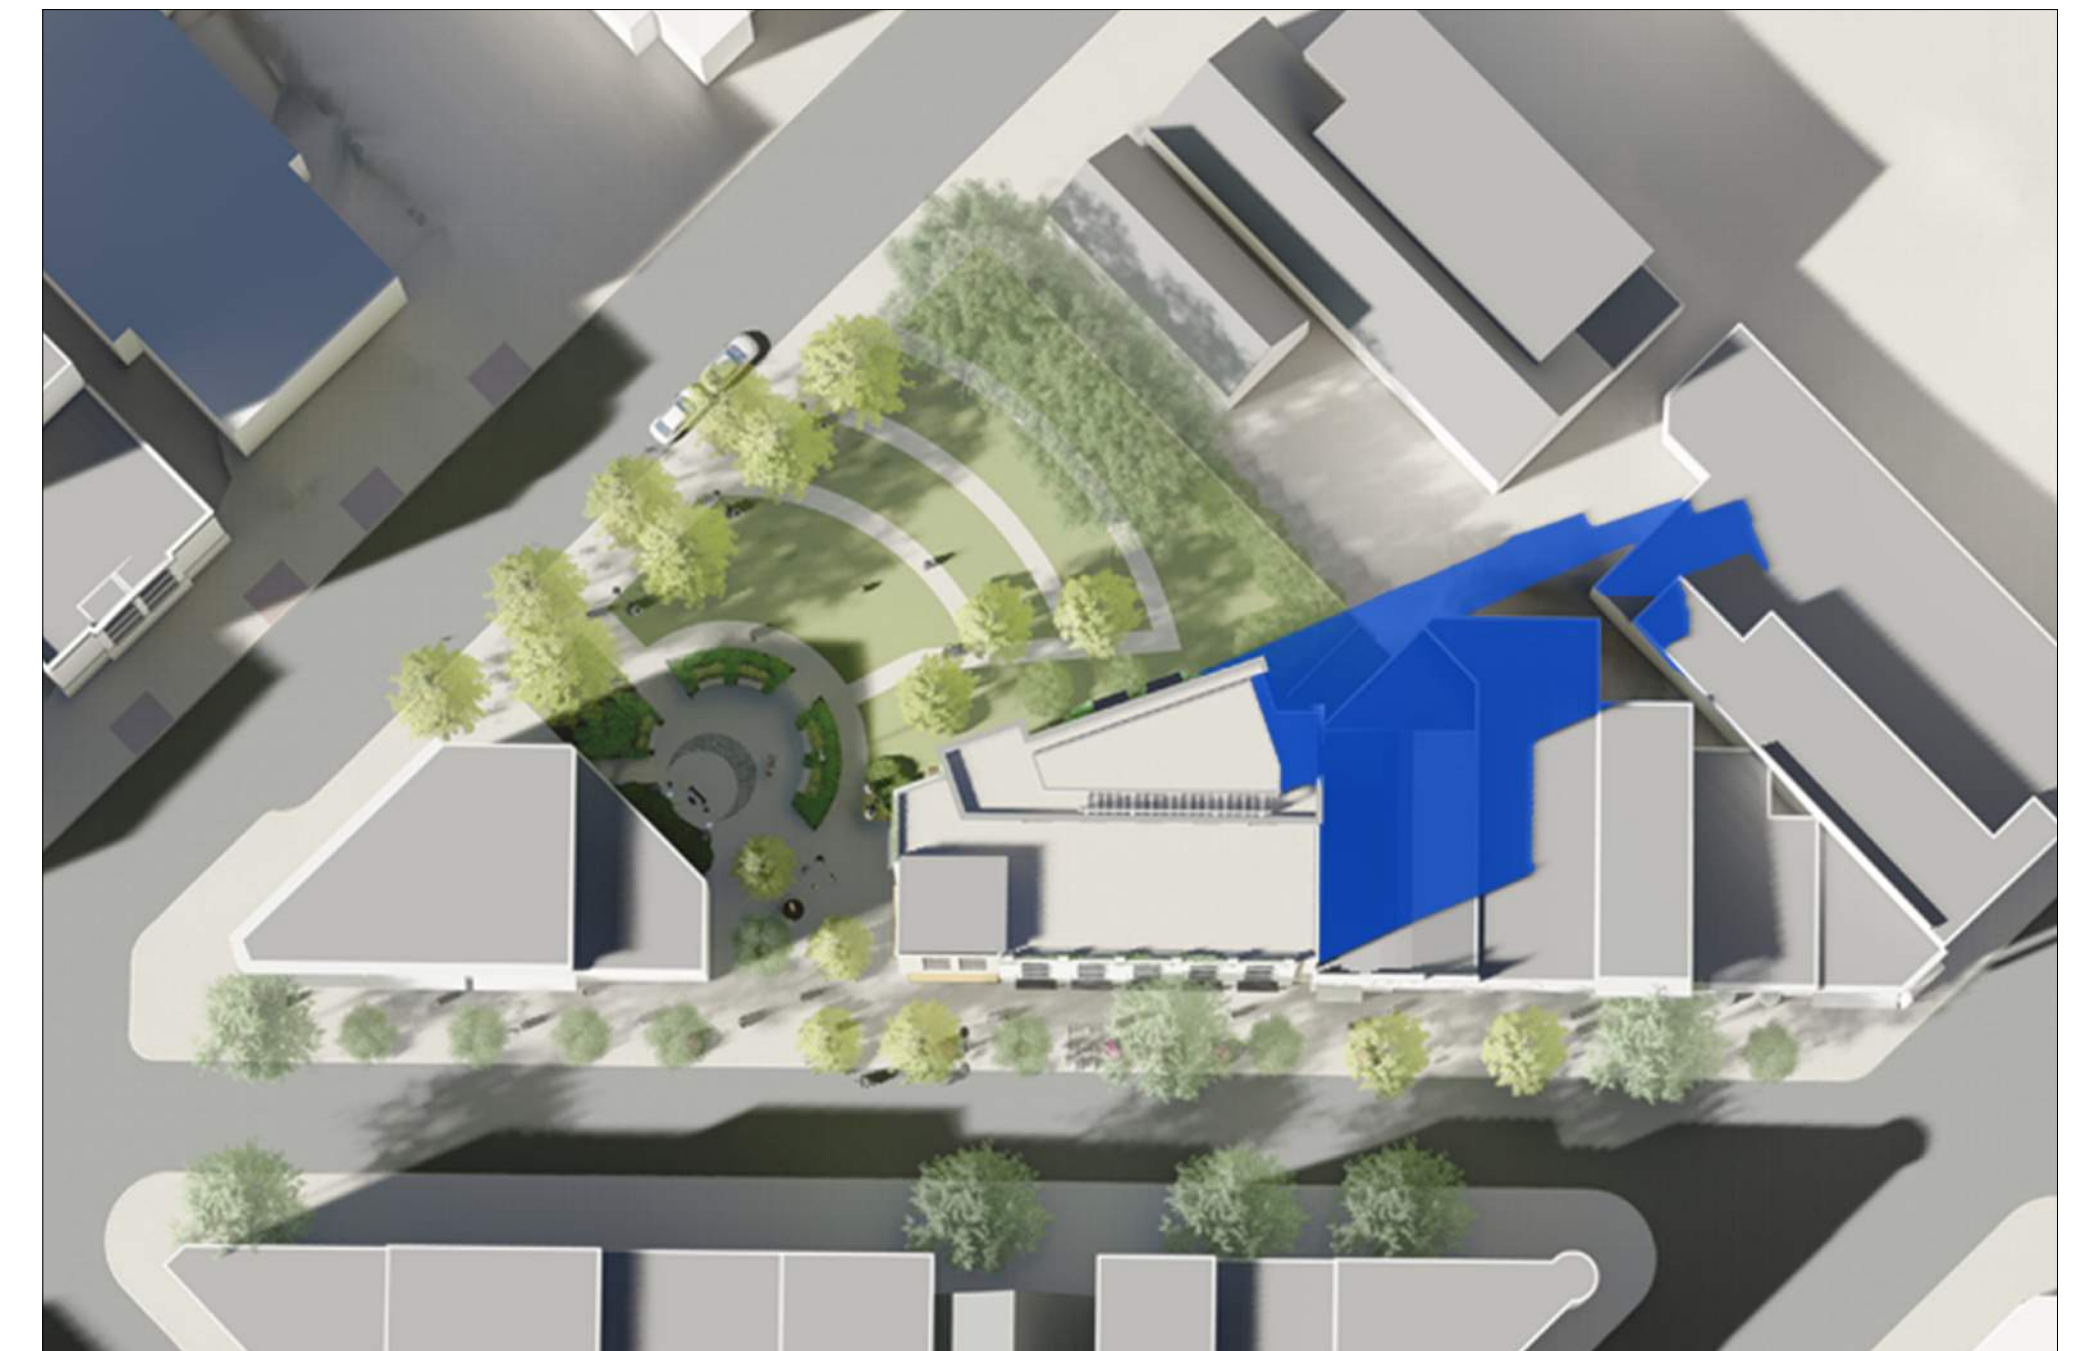

SPRING - 8AM

SPRING - 12PM

SPRING - 4PM

SUMMER - 7AM

SUMMER - 12PM

SUMMER - 5PM

430, 432, 444 State Street

Madison, Wisconsin

SUN STUDY

X921

knothe • bruce
ARCHITECTS

FALL - 8AM

FALL - 12PM

FALL - 4PM

WINTER - 9AM

WINTER - 12PM

WINTER - 3PM

430, 432, 444 State Street

Madison, Wisconsin
SUN STUDY

X922

knothe • bruce
ARCHITECTS