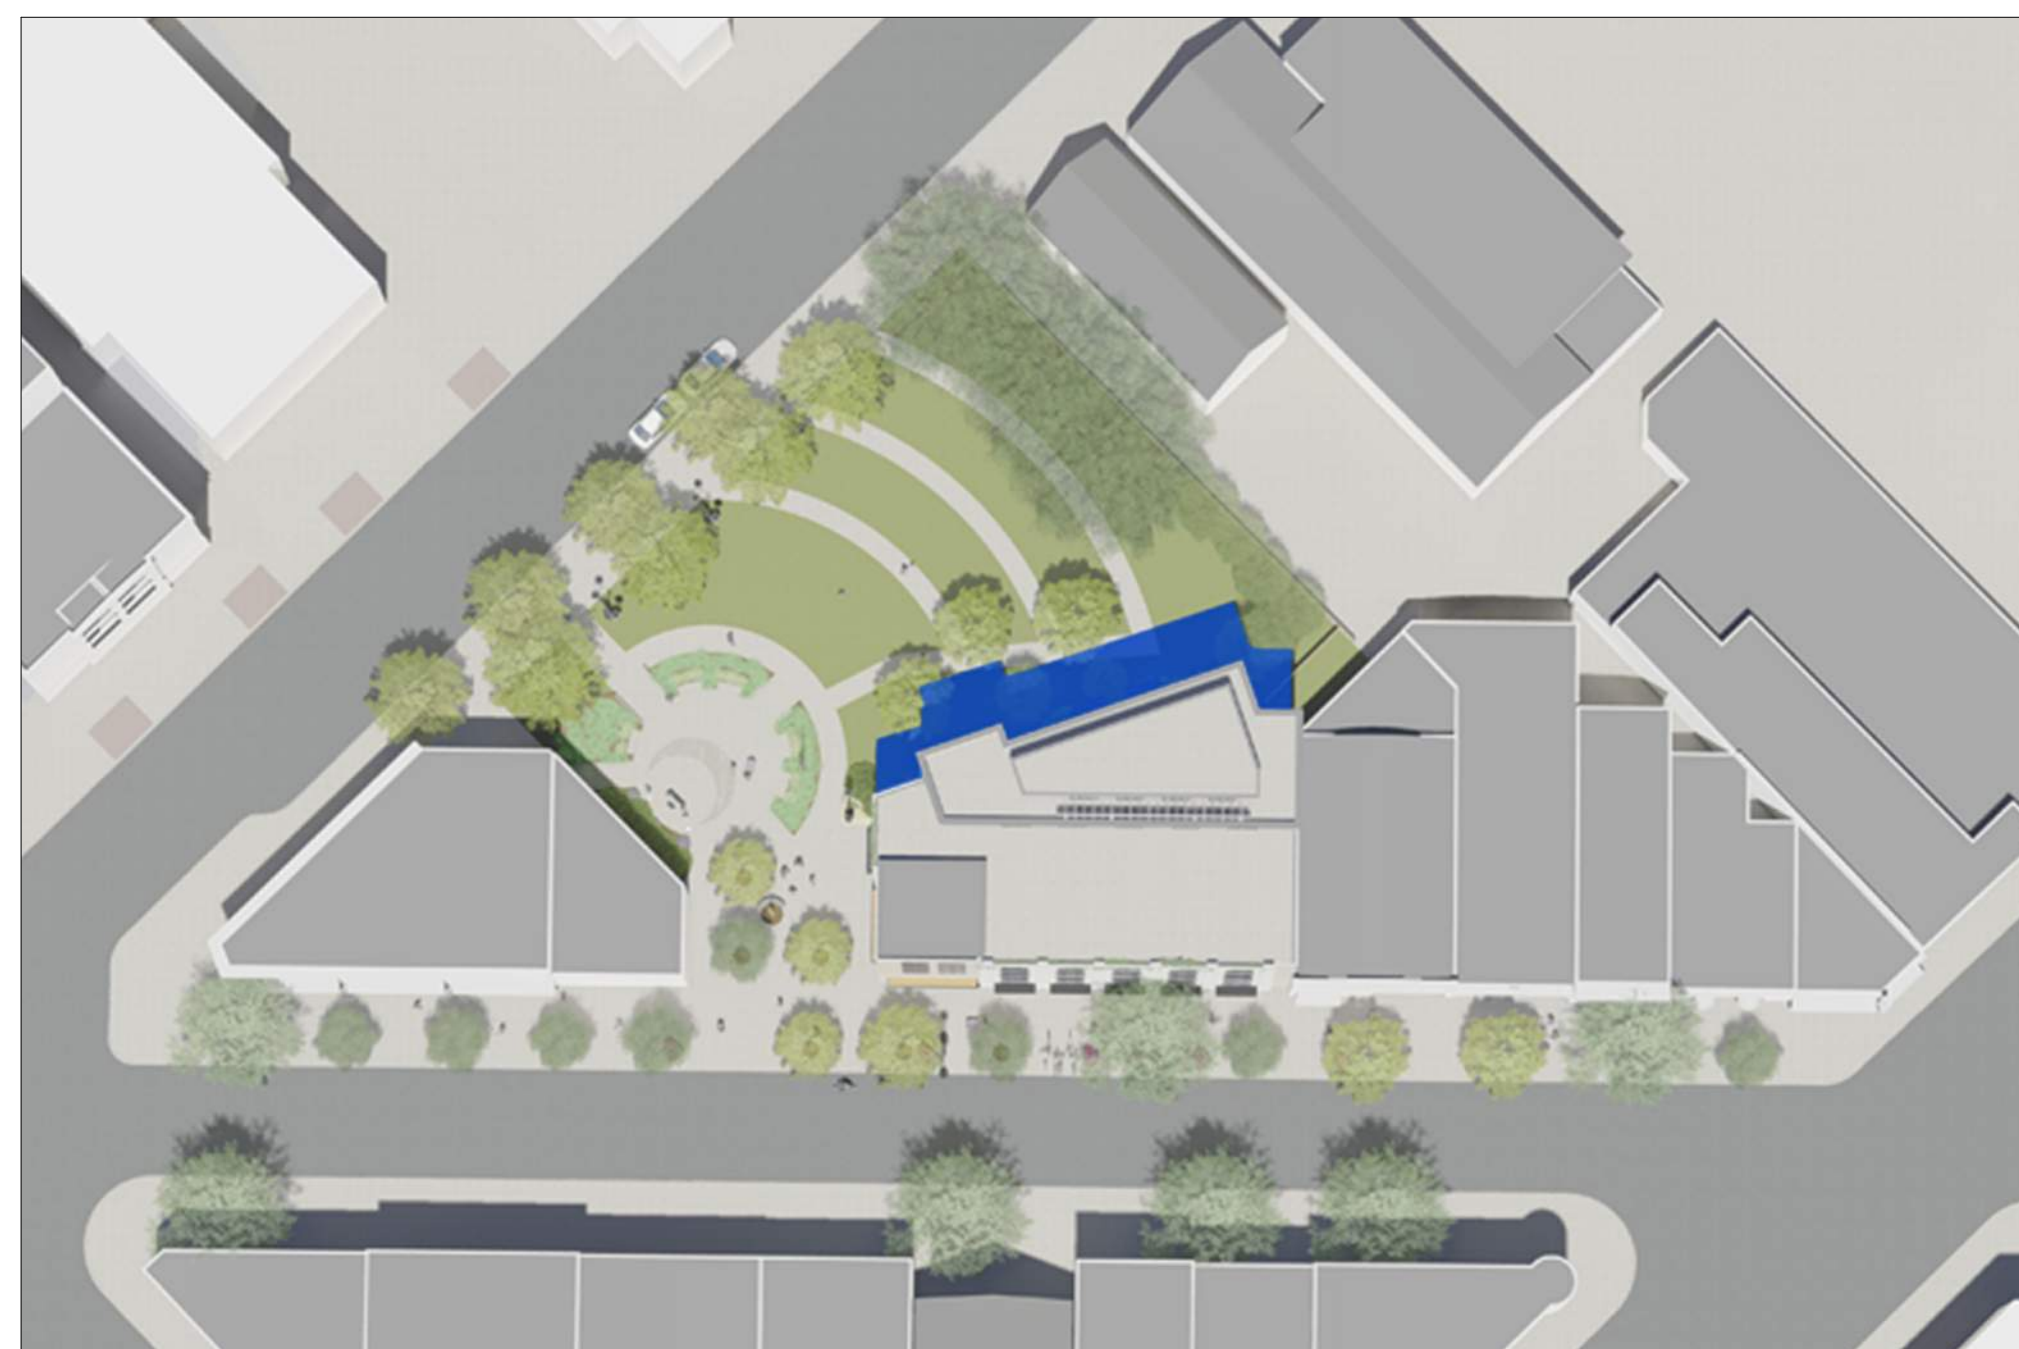

SPRING - 8AM

SPRING - 12PM

SPRING - 4PM

SUMMER - 7AM

SUMMER - 12PM

SUMMER - 5PM

430, 432, 444 State Street

Madison, Wisconsin

SUN STUDY

X921

knothe • bruce
ARCHITECTS

FALL - 8AM

FALL - 12PM

FALL - 4PM

WINTER - 9AM

WINTER - 12PM

WINTER - 3PM

430, 432, 444 State Street

Madison, Wisconsin
SUN STUDY

X922

knothe • bruce
ARCHITECTS