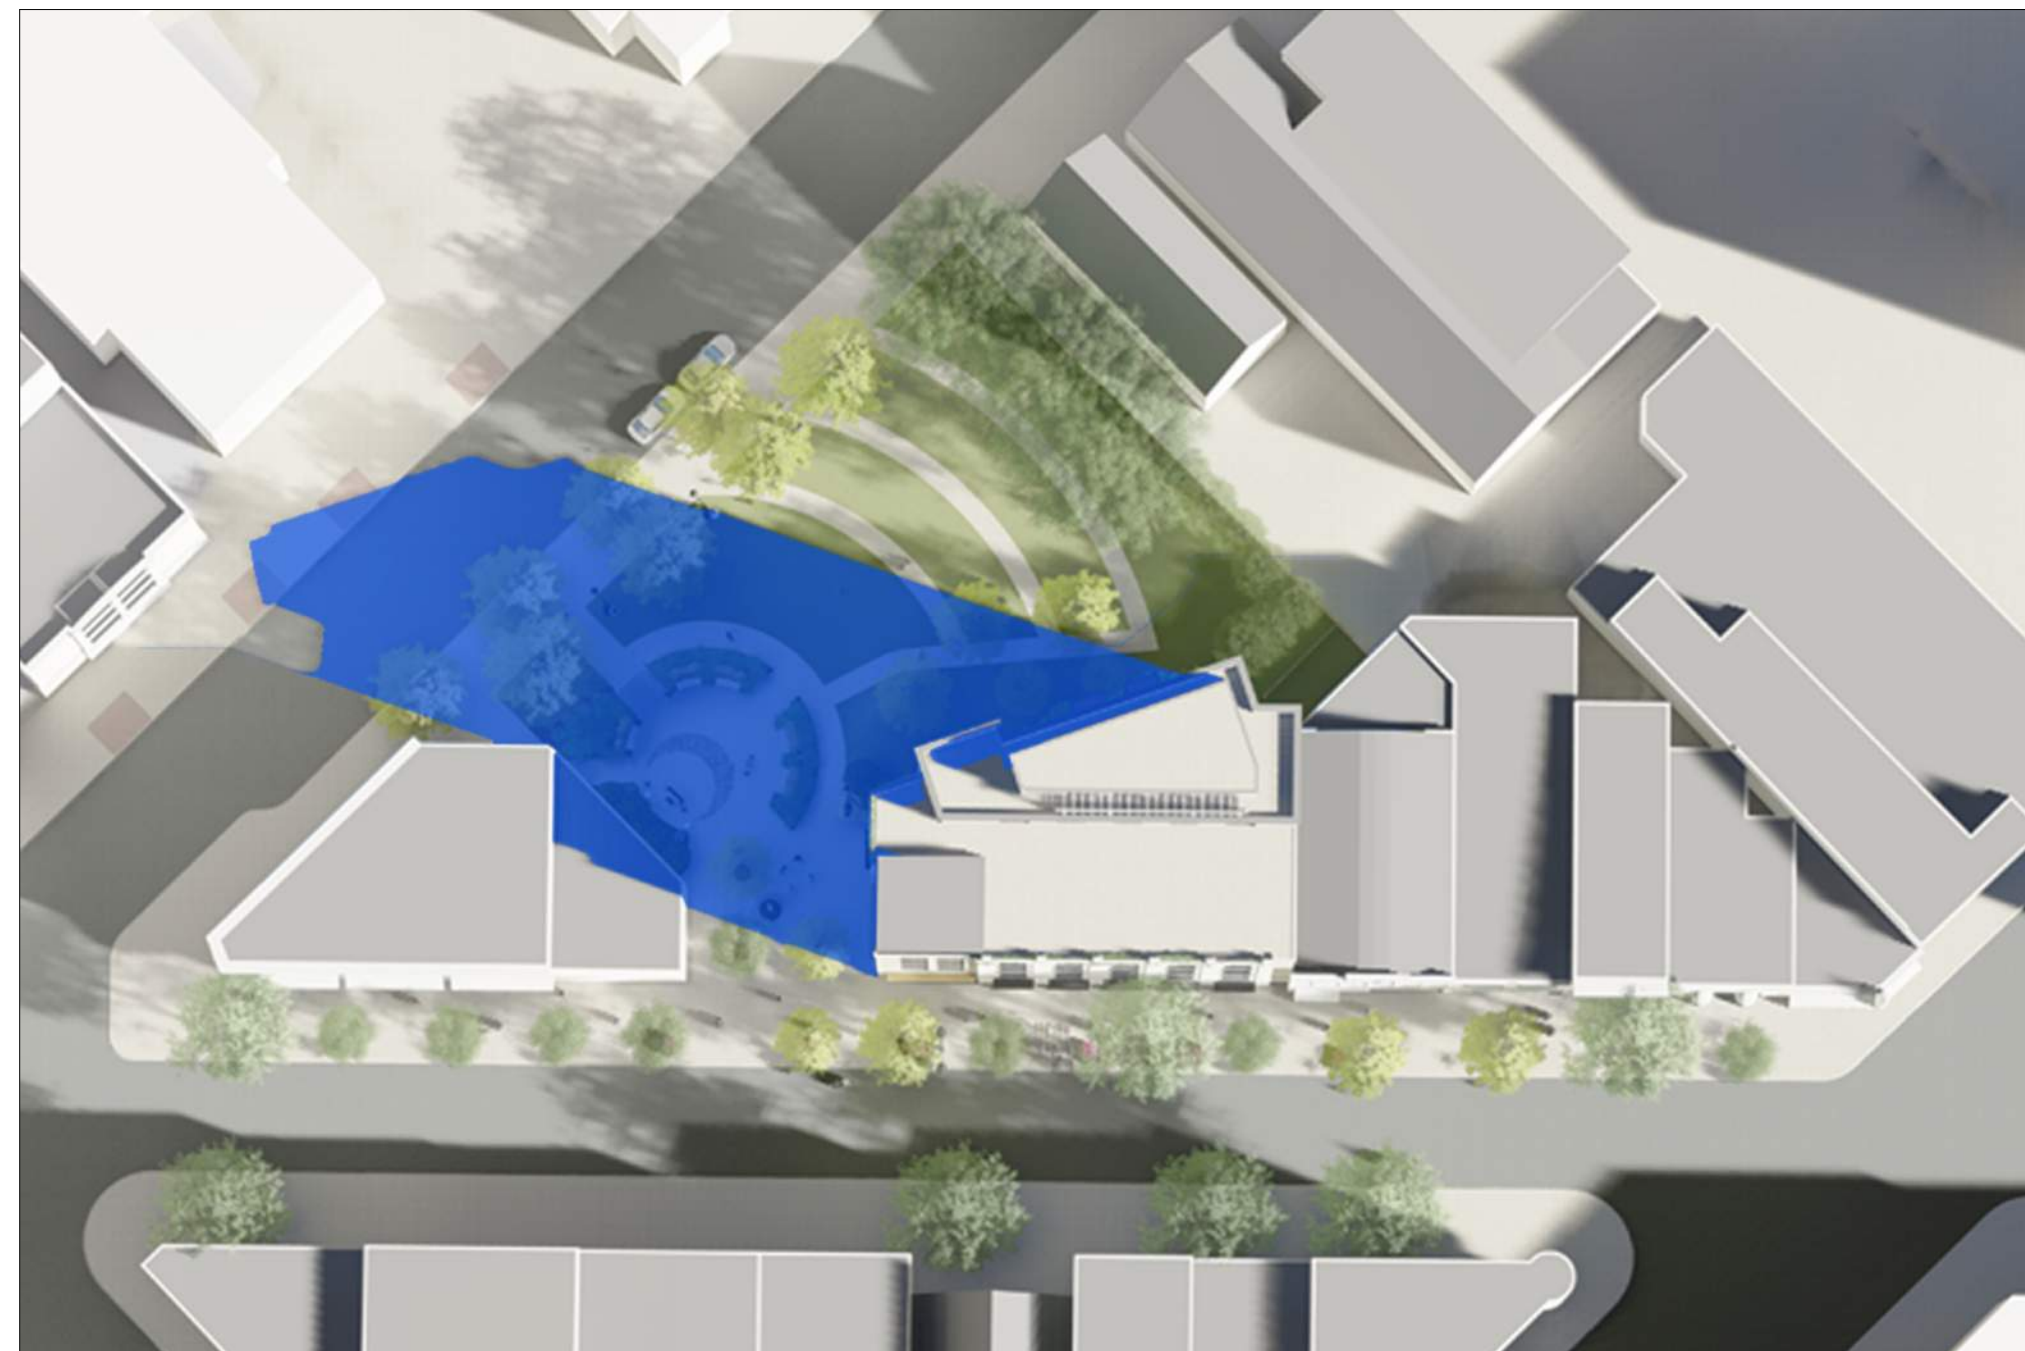

SPRING - 8AM

SPRING - 12PM

SPRING - 4PM

SUMMER - 7AM

SUMMER - 12PM

SUMMER - 5PM

430, 432, 444 State Street

Madison, Wisconsin

SUN STUDY

X921

knothe • bruce
ARCHITECTS

FALL - 8AM

FALL - 12PM

FALL - 4PM

WINTER - 9AM

WINTER - 12PM

WINTER - 3PM

430, 432, 444 State Street

Madison, Wisconsin
SUN STUDY

X922

knothe • bruce
ARCHITECTS