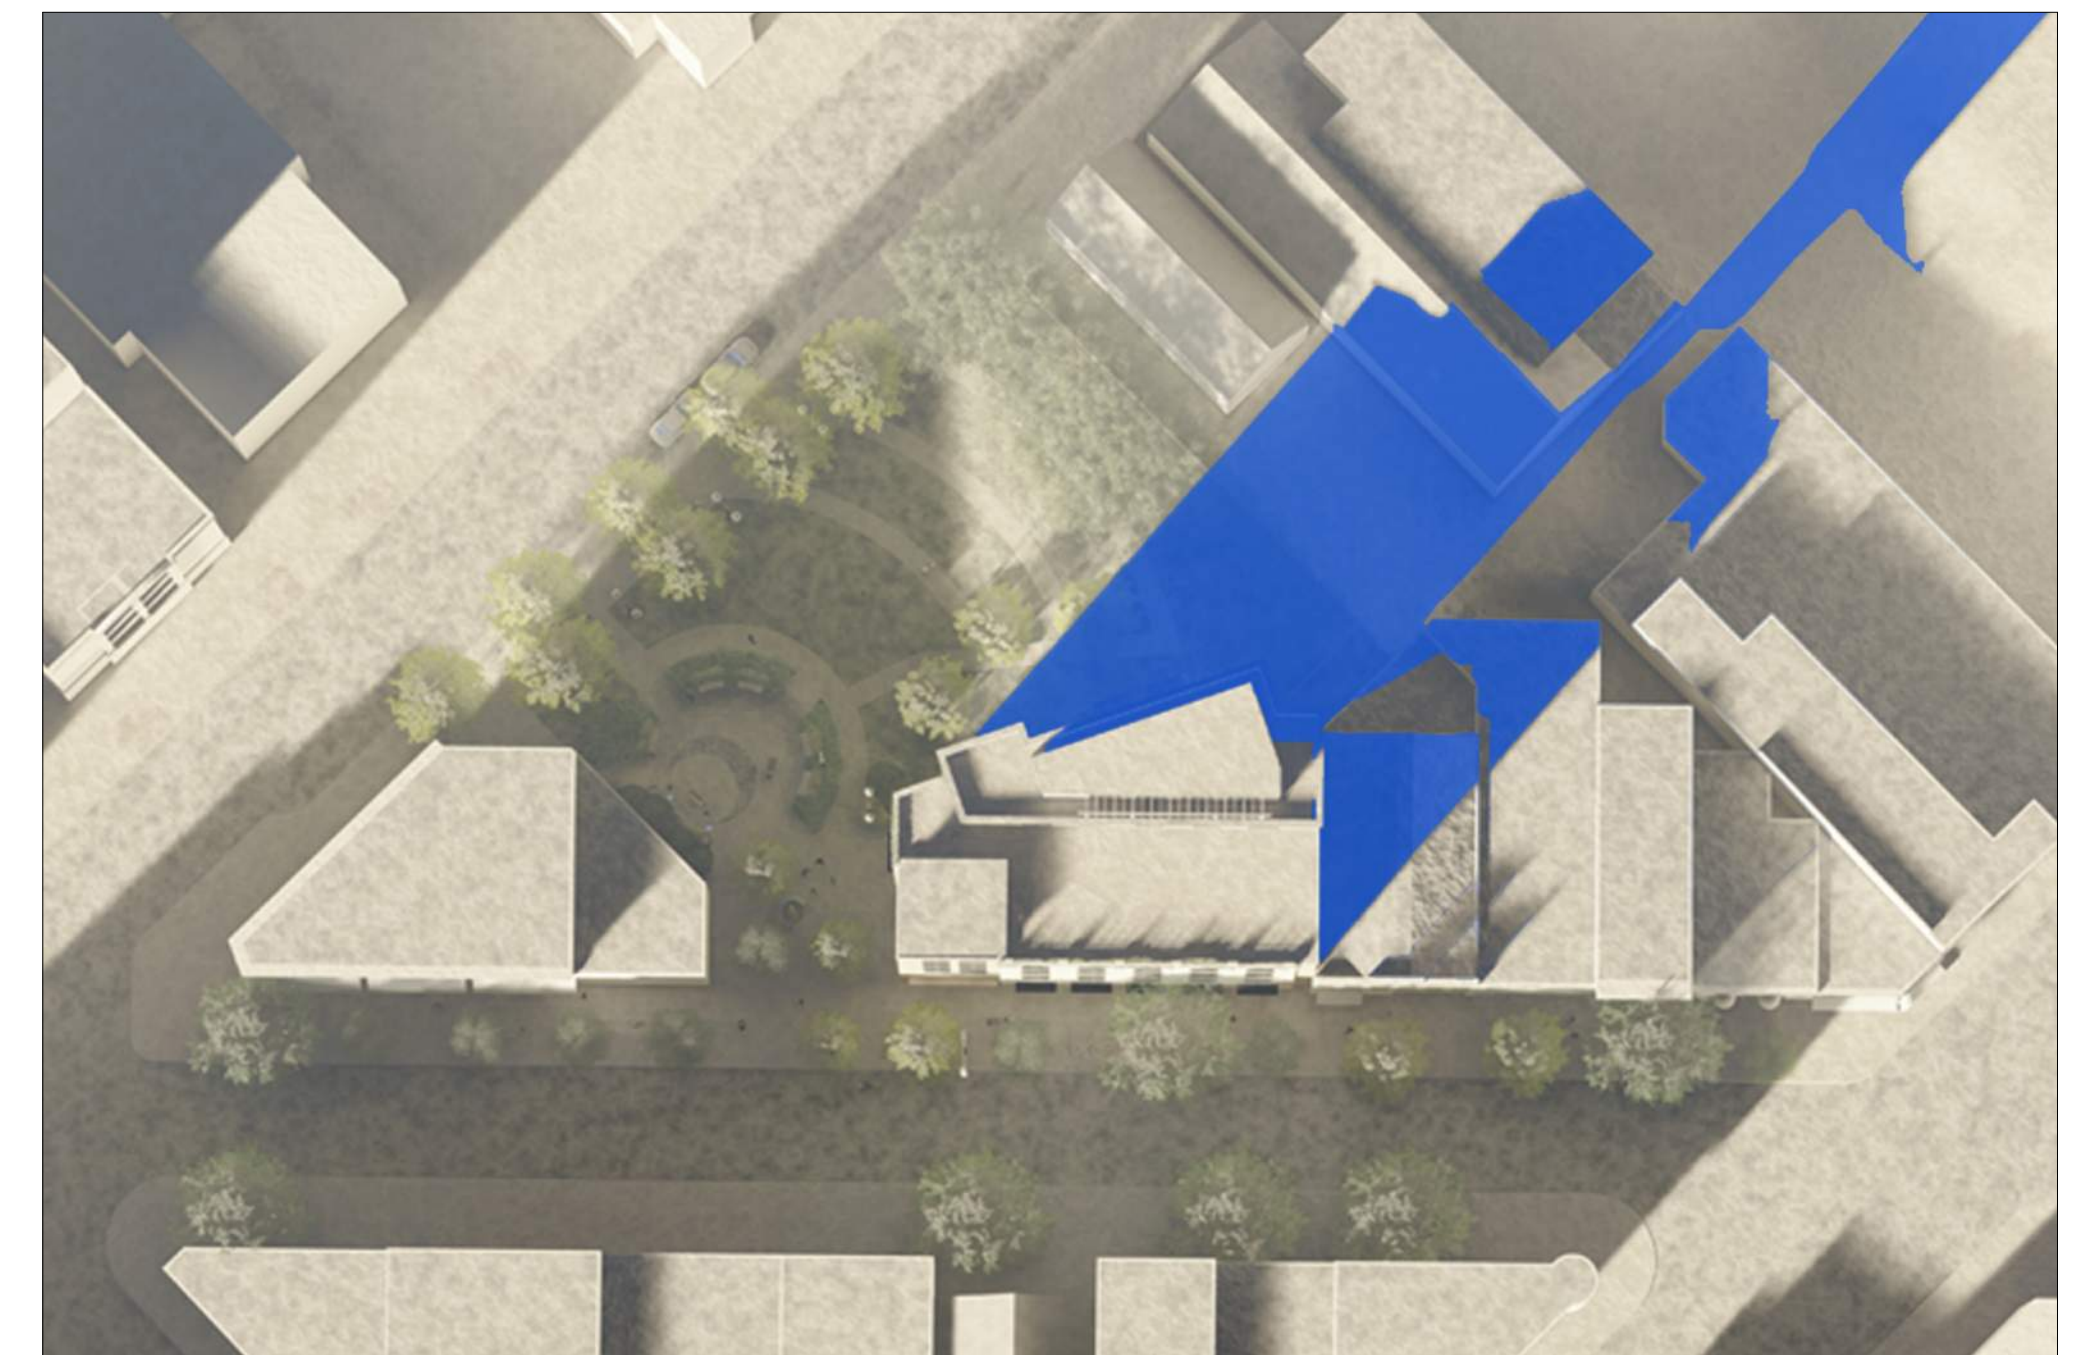

SUN STUDY

X921

knothe • bruce
ARCHITECTS

FALL - 8AM

FALL - 12PM

FALL - 4PM

WINTER - 9AM

WINTER - 12PM

WINTER - 3PM

430, 432, 444 State Street

Madison, Wisconsin
SUN STUDY

X922

knothe • bruce
ARCHITECTS