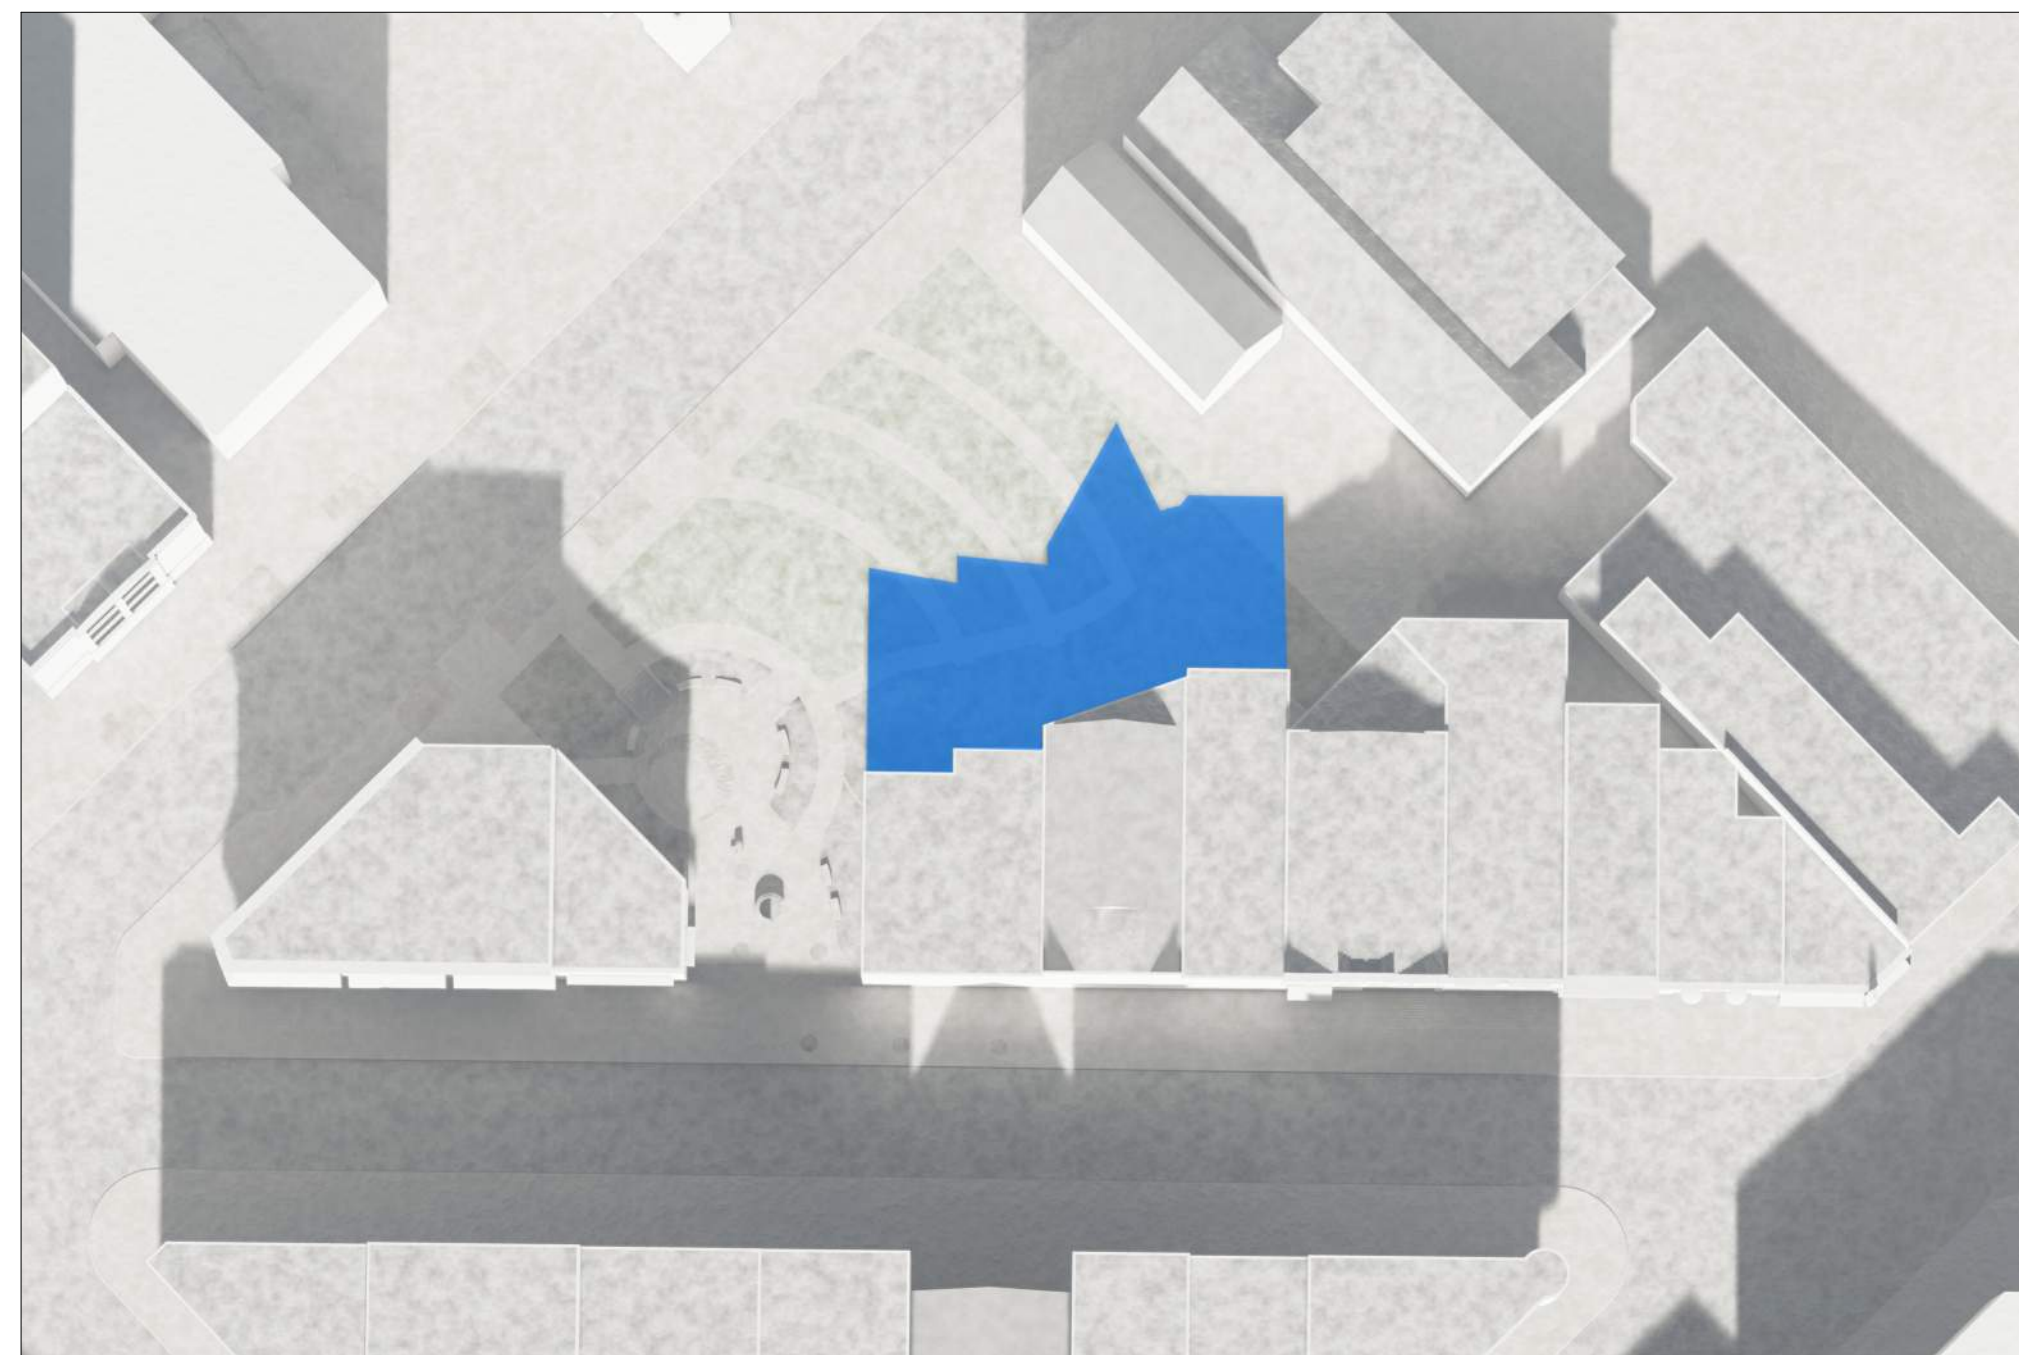

SUN STUDY

X921

FALL - 8AM

FALL - 12PM

FALL - 4PM

WINTER - 9AM

WINTER - 12PM

WINTER - 3PM