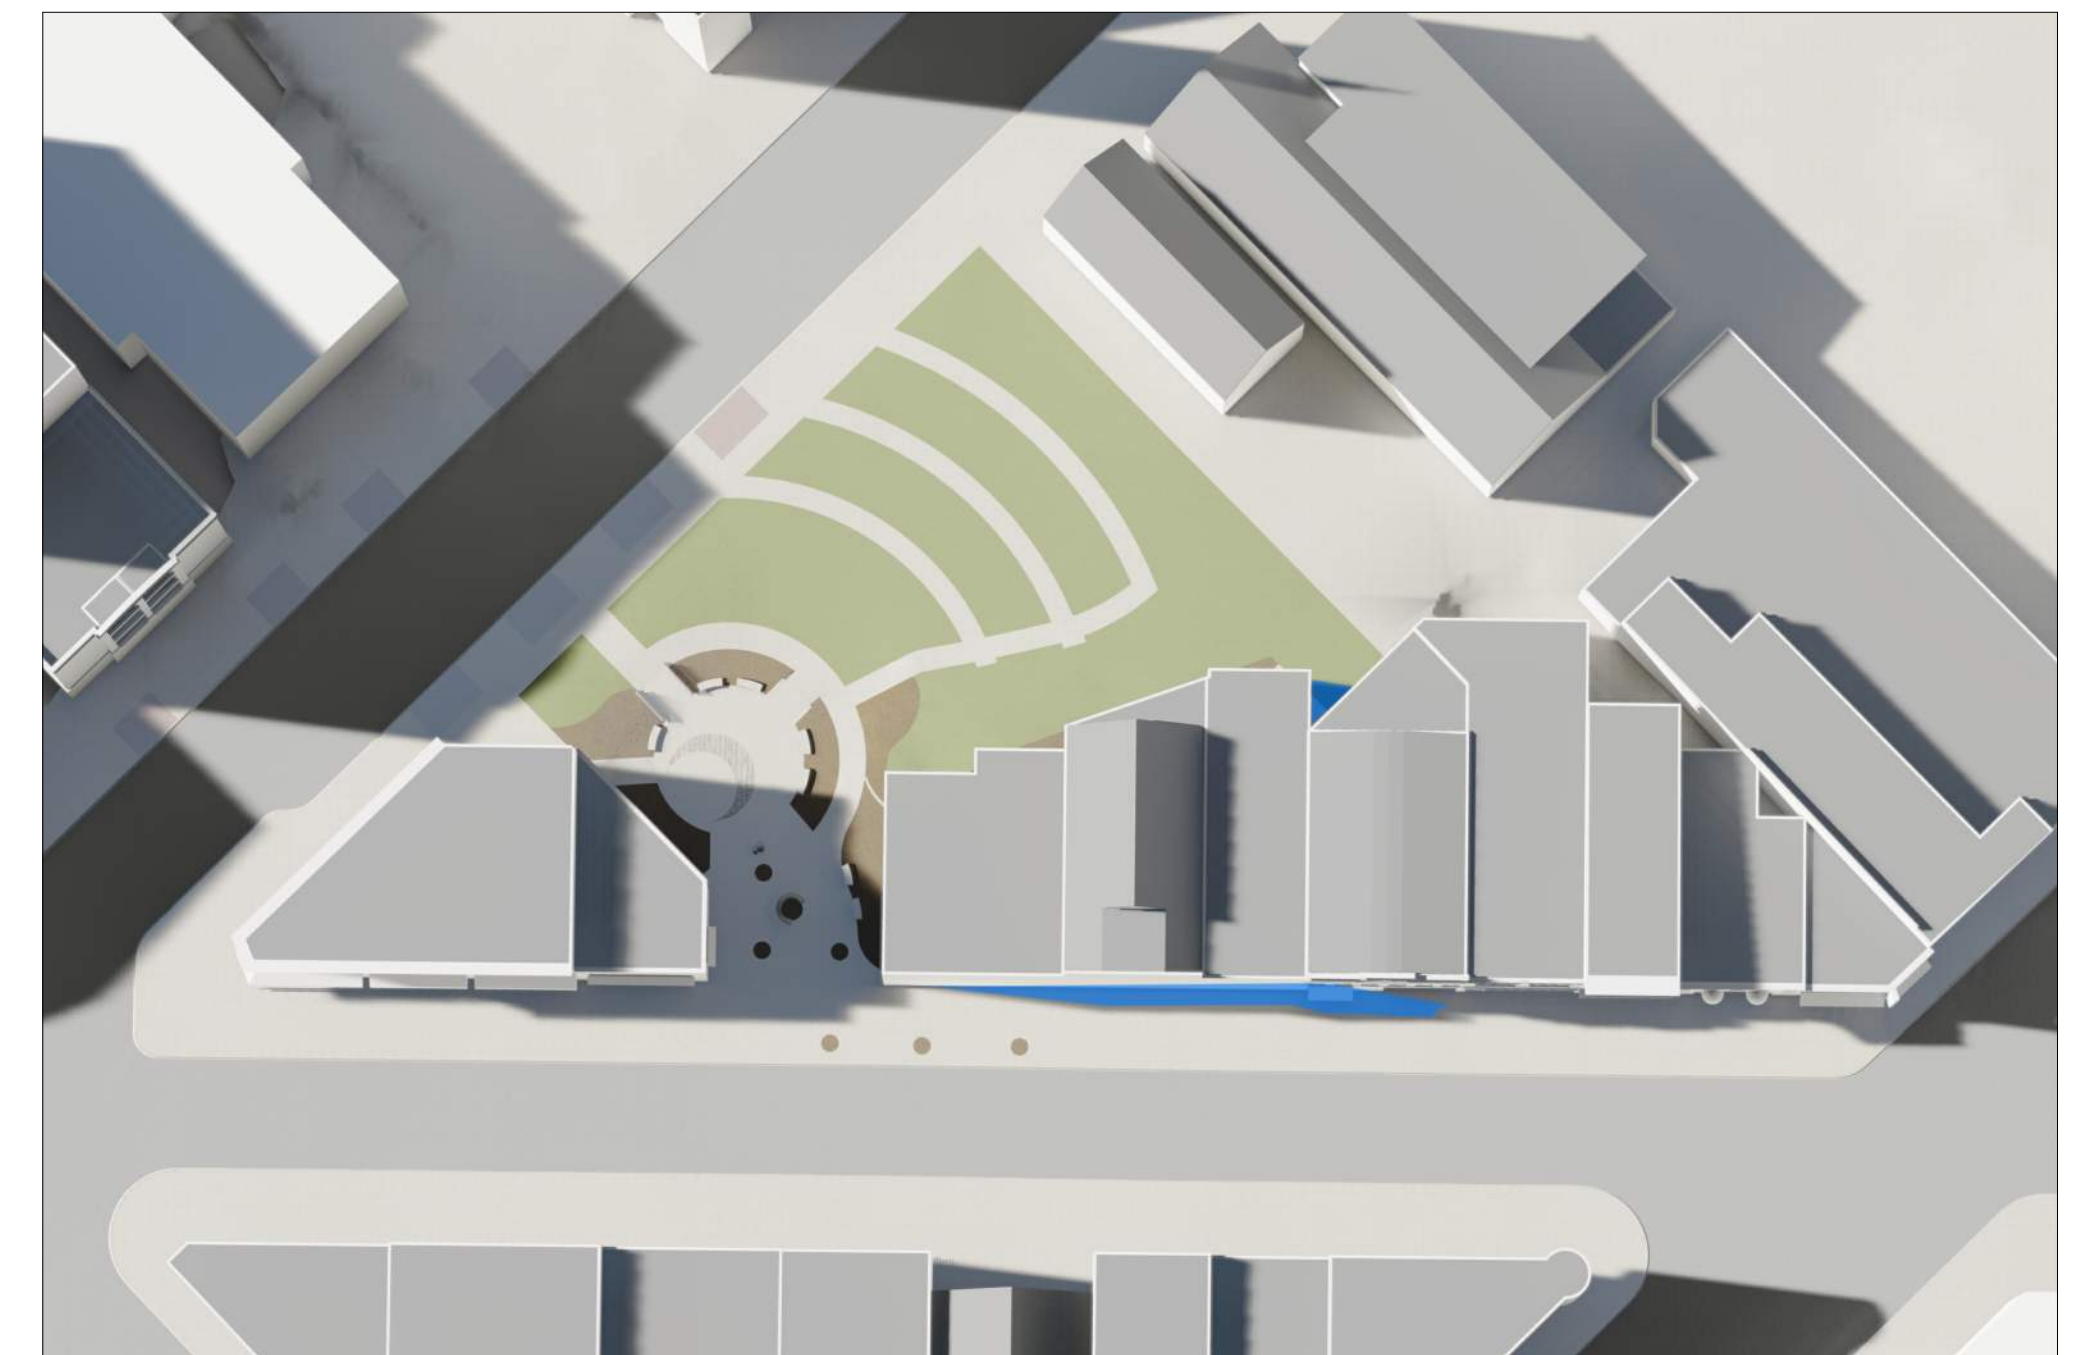

SPRING - 8AM

SPRING - 12PM

SPRING - 4PM

SUMMER - 7AM

SUMMER - 12PM

SUMMER - 5PM

430, 432, 444 State Street

Madison, Wisconsin

SUN STUDY

X921

FALL - 8AM

FALL - 12PM

FALL - 4PM

WINTER - 9AM

WINTER - 12PM

WINTER - 3PM