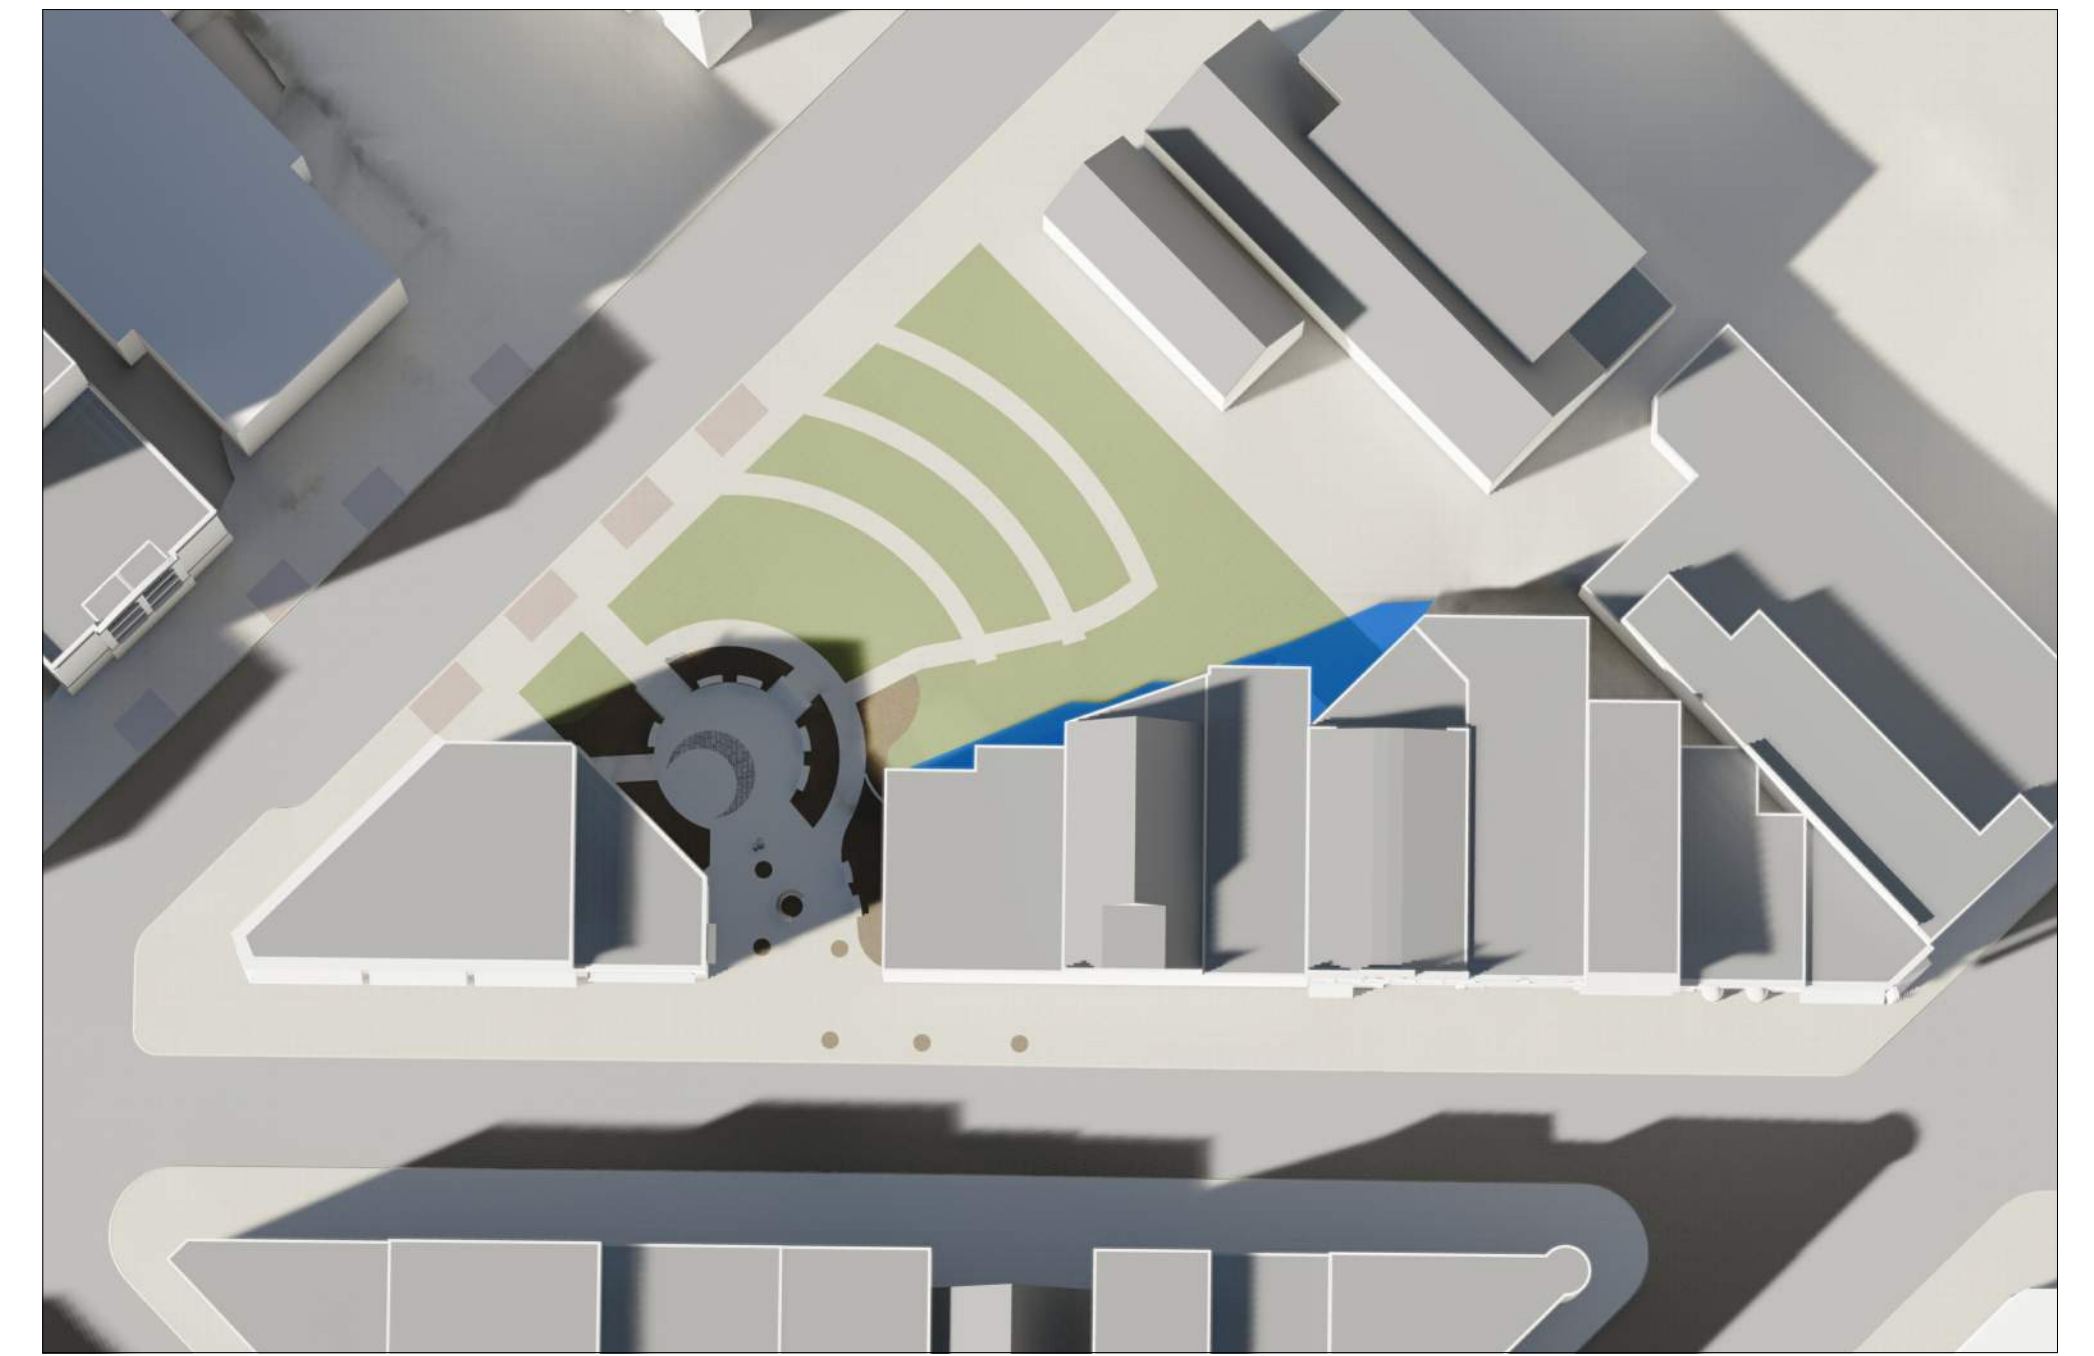

SPRING - 8AM

SPRING - 12PM

SPRING - 4PM

SUMMER - 7AM

SUMMER - 12PM

SUMMER - 5PM

430, 432, 444 State Street

Madison, Wisconsin

SUN STUDY

X921

FALL - 8AM

FALL - 12PM

FALL - 4PM

WINTER - 9AM

WINTER - 12PM

WINTER - 3PM