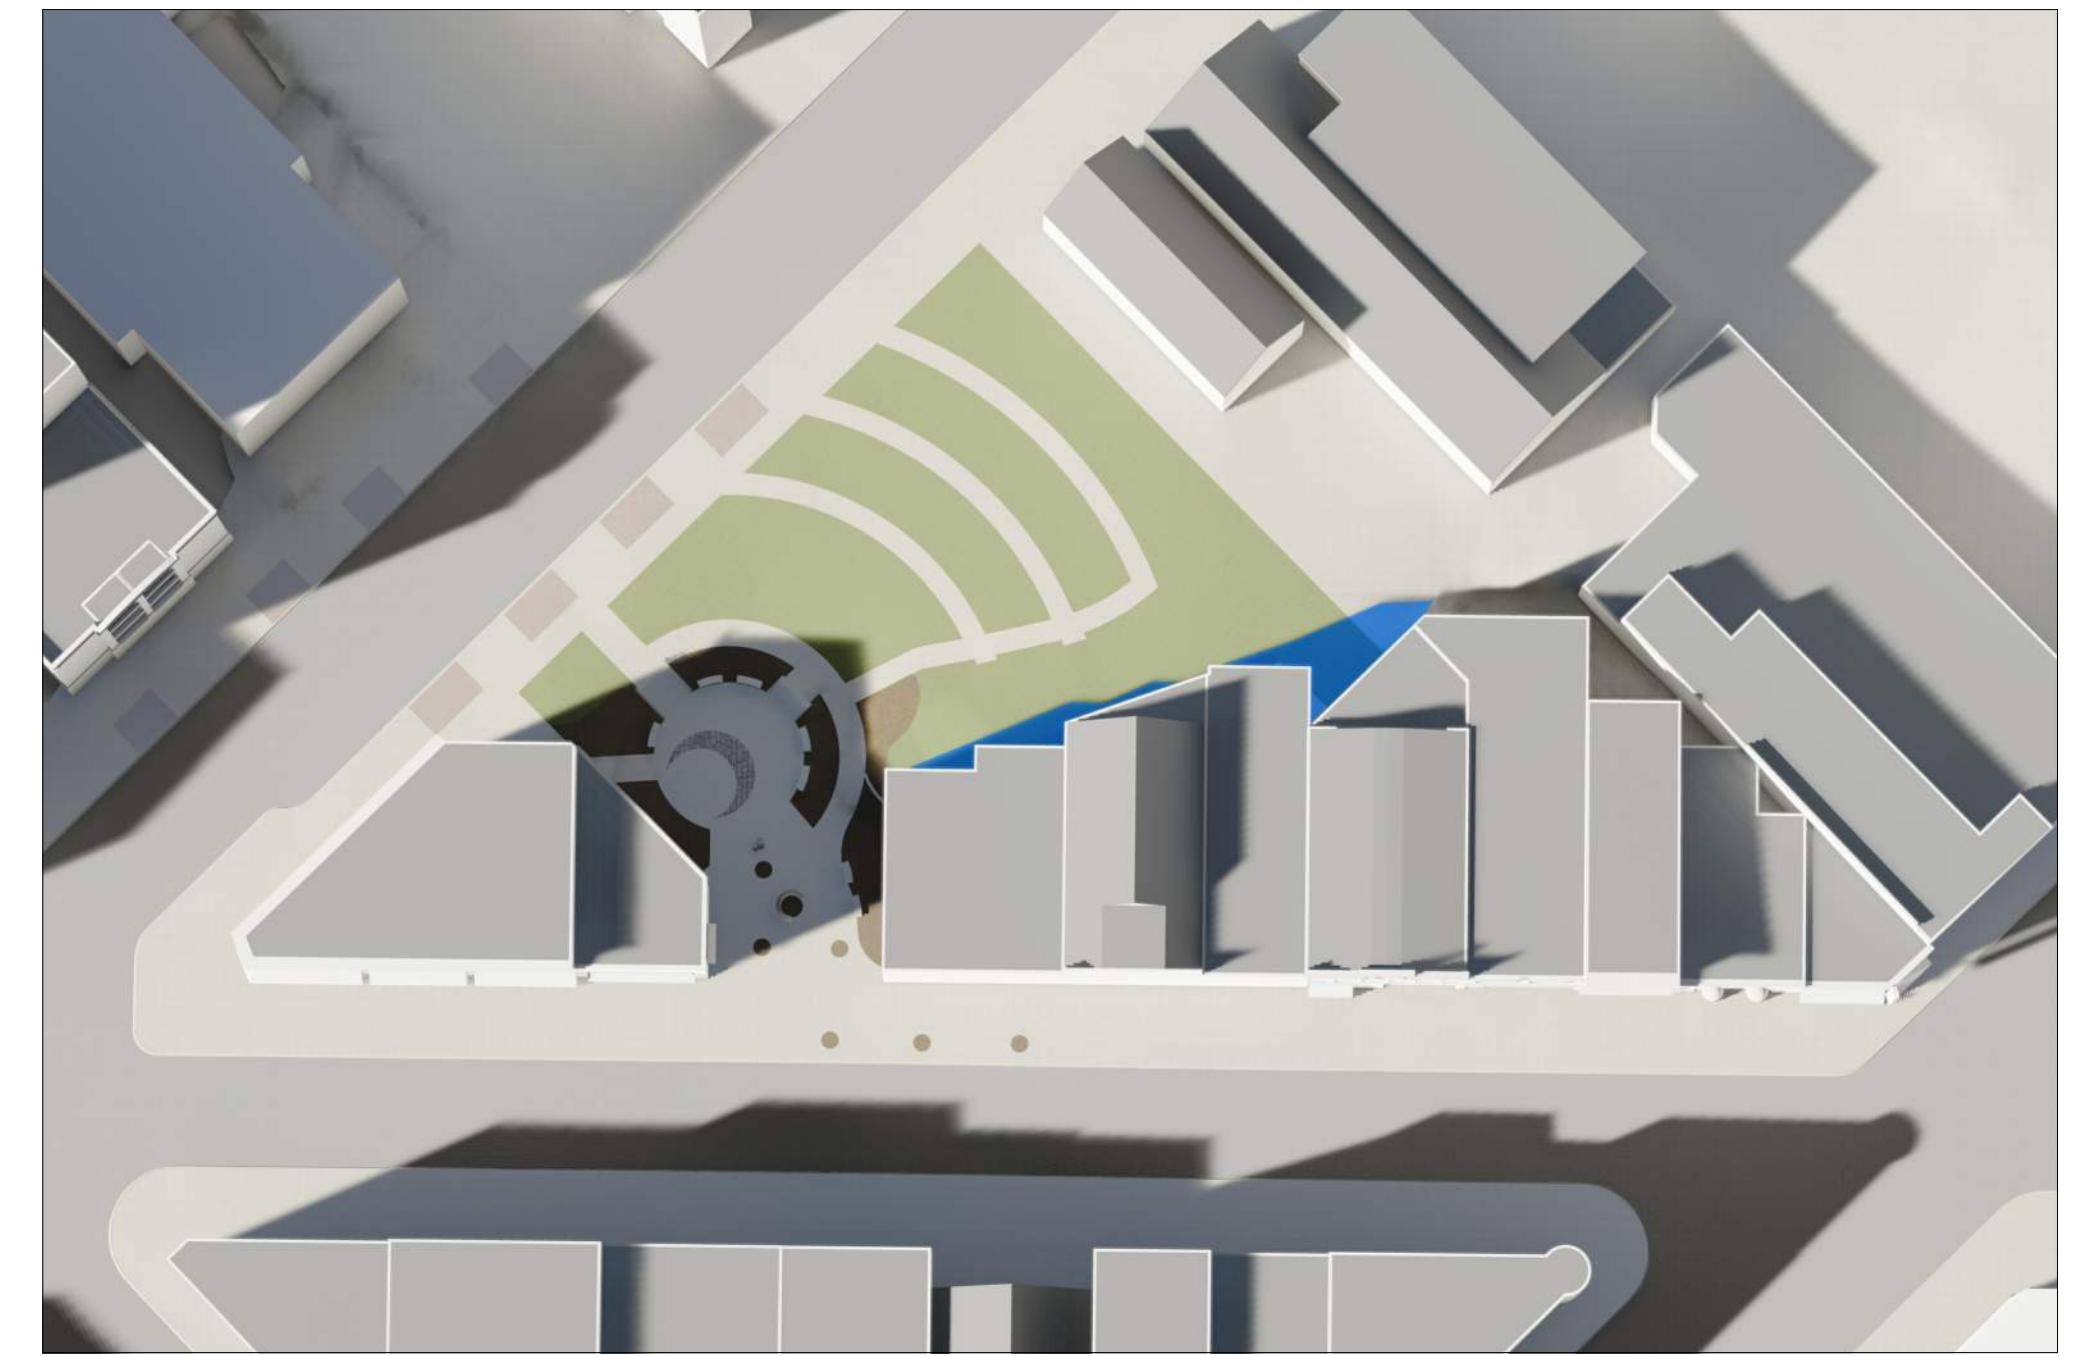

SUN STUDY

X921

FALL - 8AM

FALL - 12PM

FALL - 4PM

WINTER - 9AM

WINTER - 12PM

WINTER - 3PM