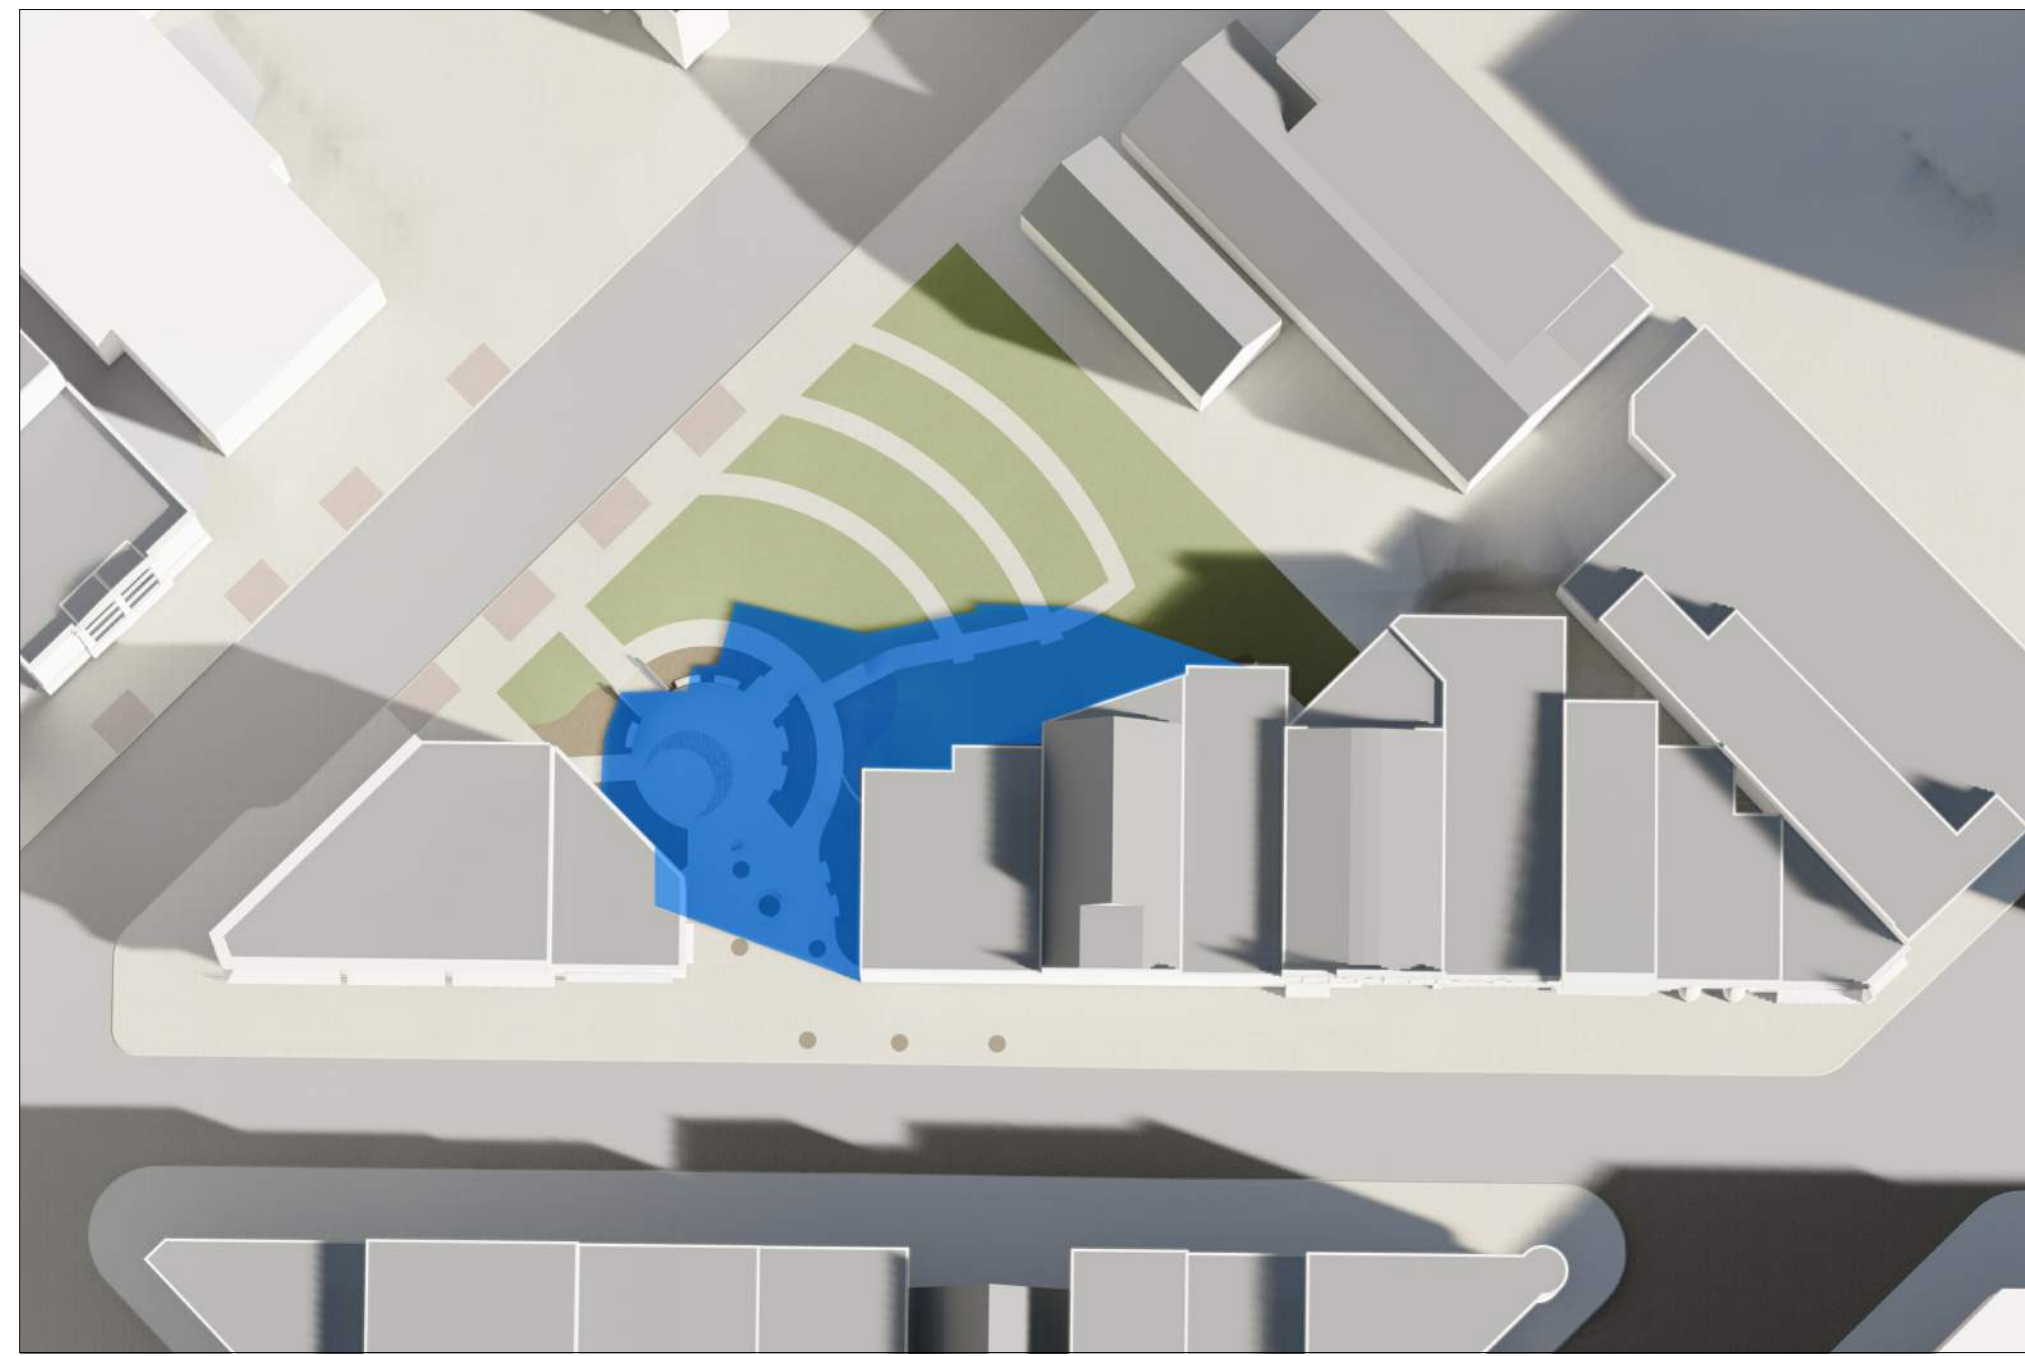

SPRING - 8AM

SPRING - 12PM

SPRING - 4PM

SUMMER - 7AM

SUMMER - 12PM

SUMMER - 5PM

430, 432, 444 State Street

Madison, Wisconsin

SUN STUDY

X921

FALL - 8AM

FALL - 12PM

FALL - 4PM

WINTER - 9AM

WINTER - 12PM

WINTER - 3PM