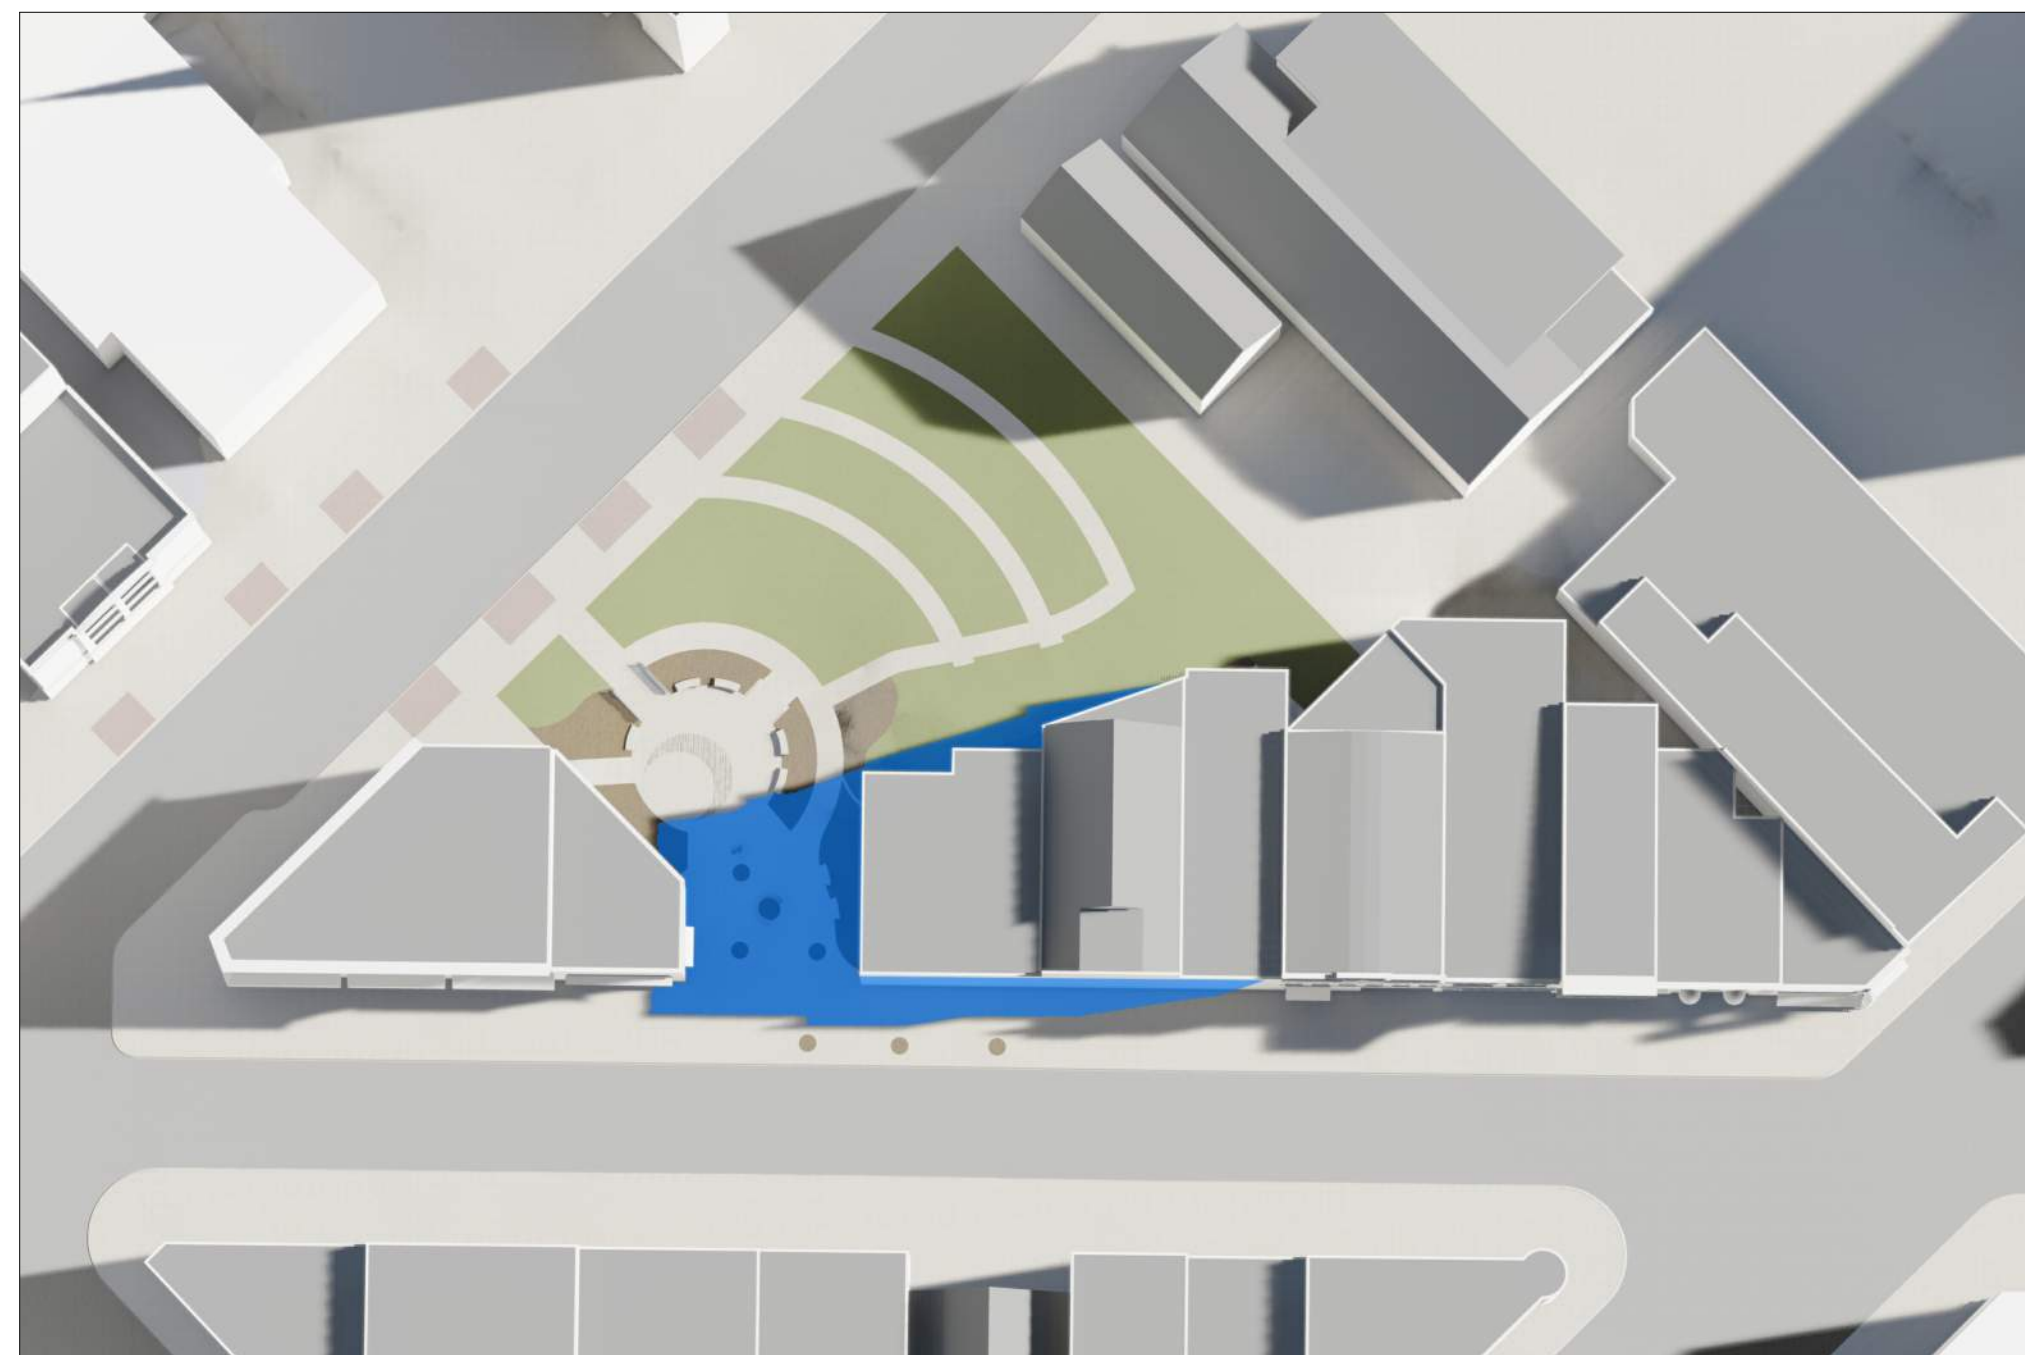

SPRING - 8AM

SPRING - 12PM

SPRING - 4PM

SUMMER - 7AM

SUMMER - 12PM

SUMMER - 5PM

430, 432, 444 State Street

Madison, Wisconsin

SUN STUDY

X921

FALL - 8AM

FALL - 12PM

FALL - 4PM

WINTER - 9AM

WINTER - 12PM

WINTER - 3PM