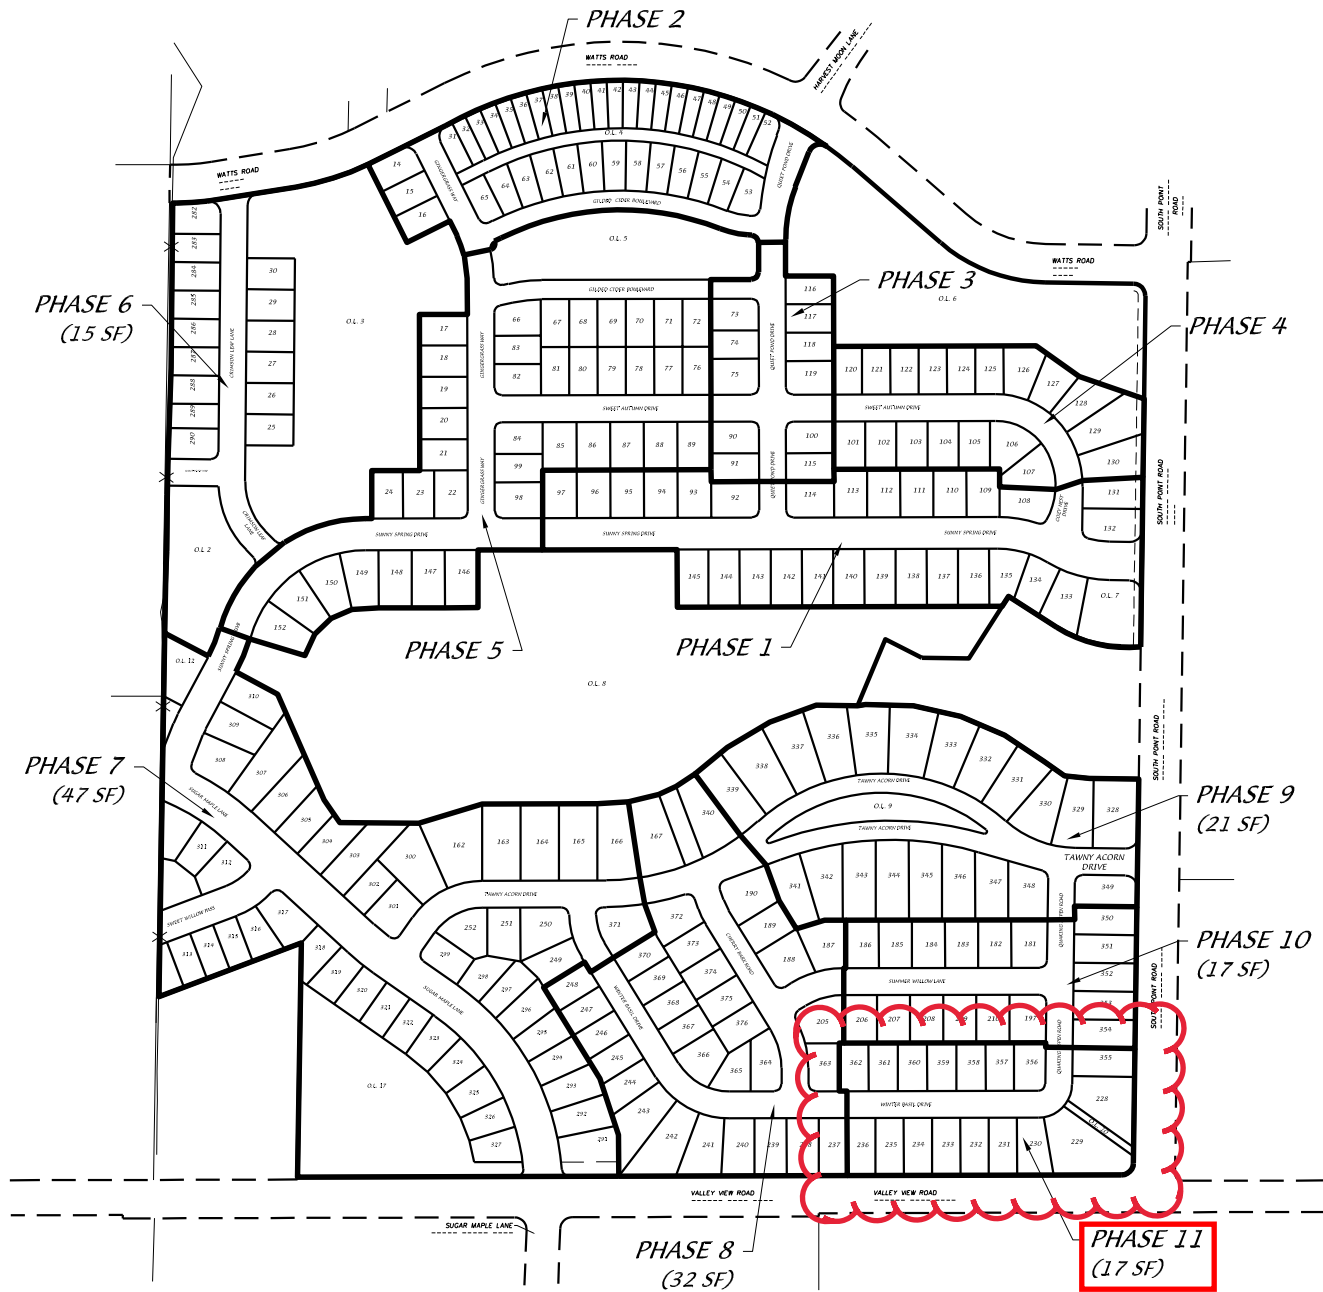

1000 OAKS

D'ONOFRIO KOTTKE AND ASSOCIATES, INC.

7530 Westward Way, Madison, WI 53717
Phone: 608.833.7530 • Fax: 608.833.1089

YOUR NATURAL RESOURCE FOR LAND DEVELOPMENT

0 400

Scale 1" = 400'

DATE: 08-31-20

F.N.: 19-05-132

REV.

DRAWN BY:

U:/USER/1305152/DRAWINGS/PHASE_MAP.DWG